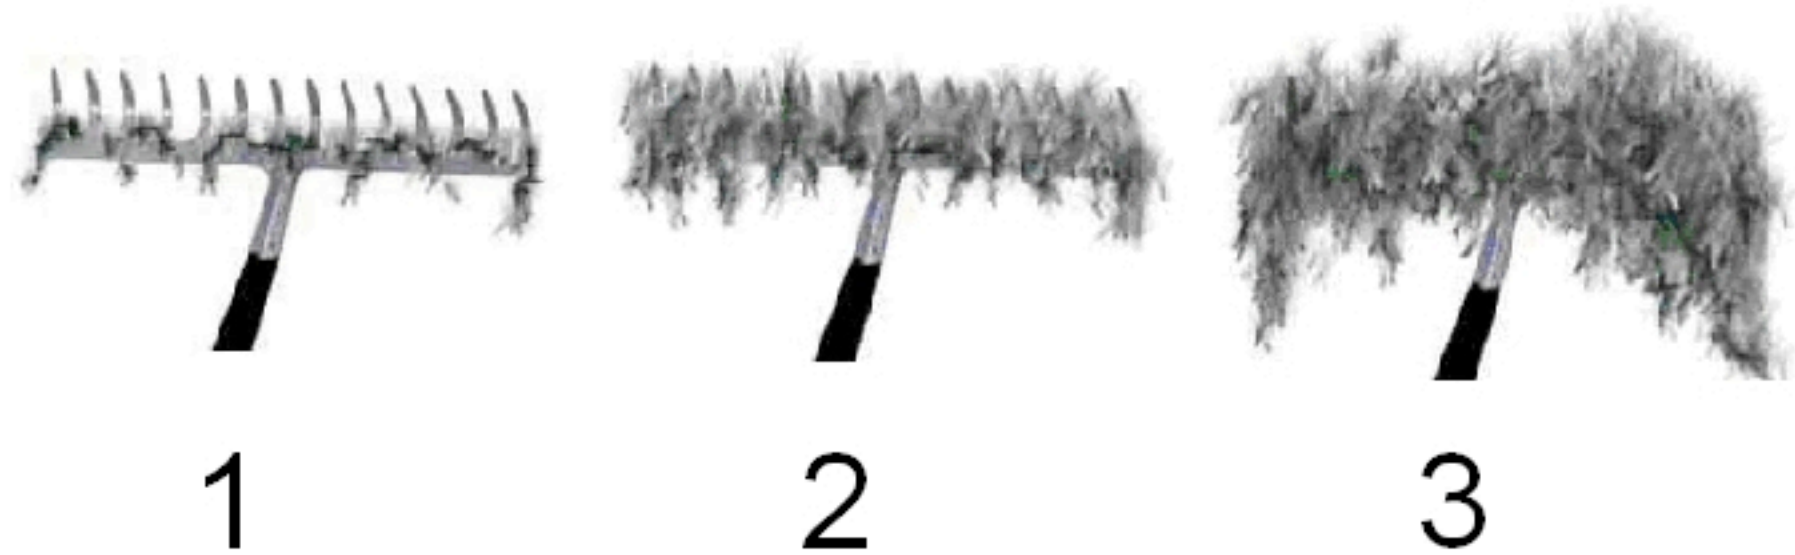

Crooked Lake - Adams County

June 28, 2010

Illustration of Rake Fullness Rating

Eurasian Water Milfoil Rake Fullness Rating

<http://dnr.wi.gov>