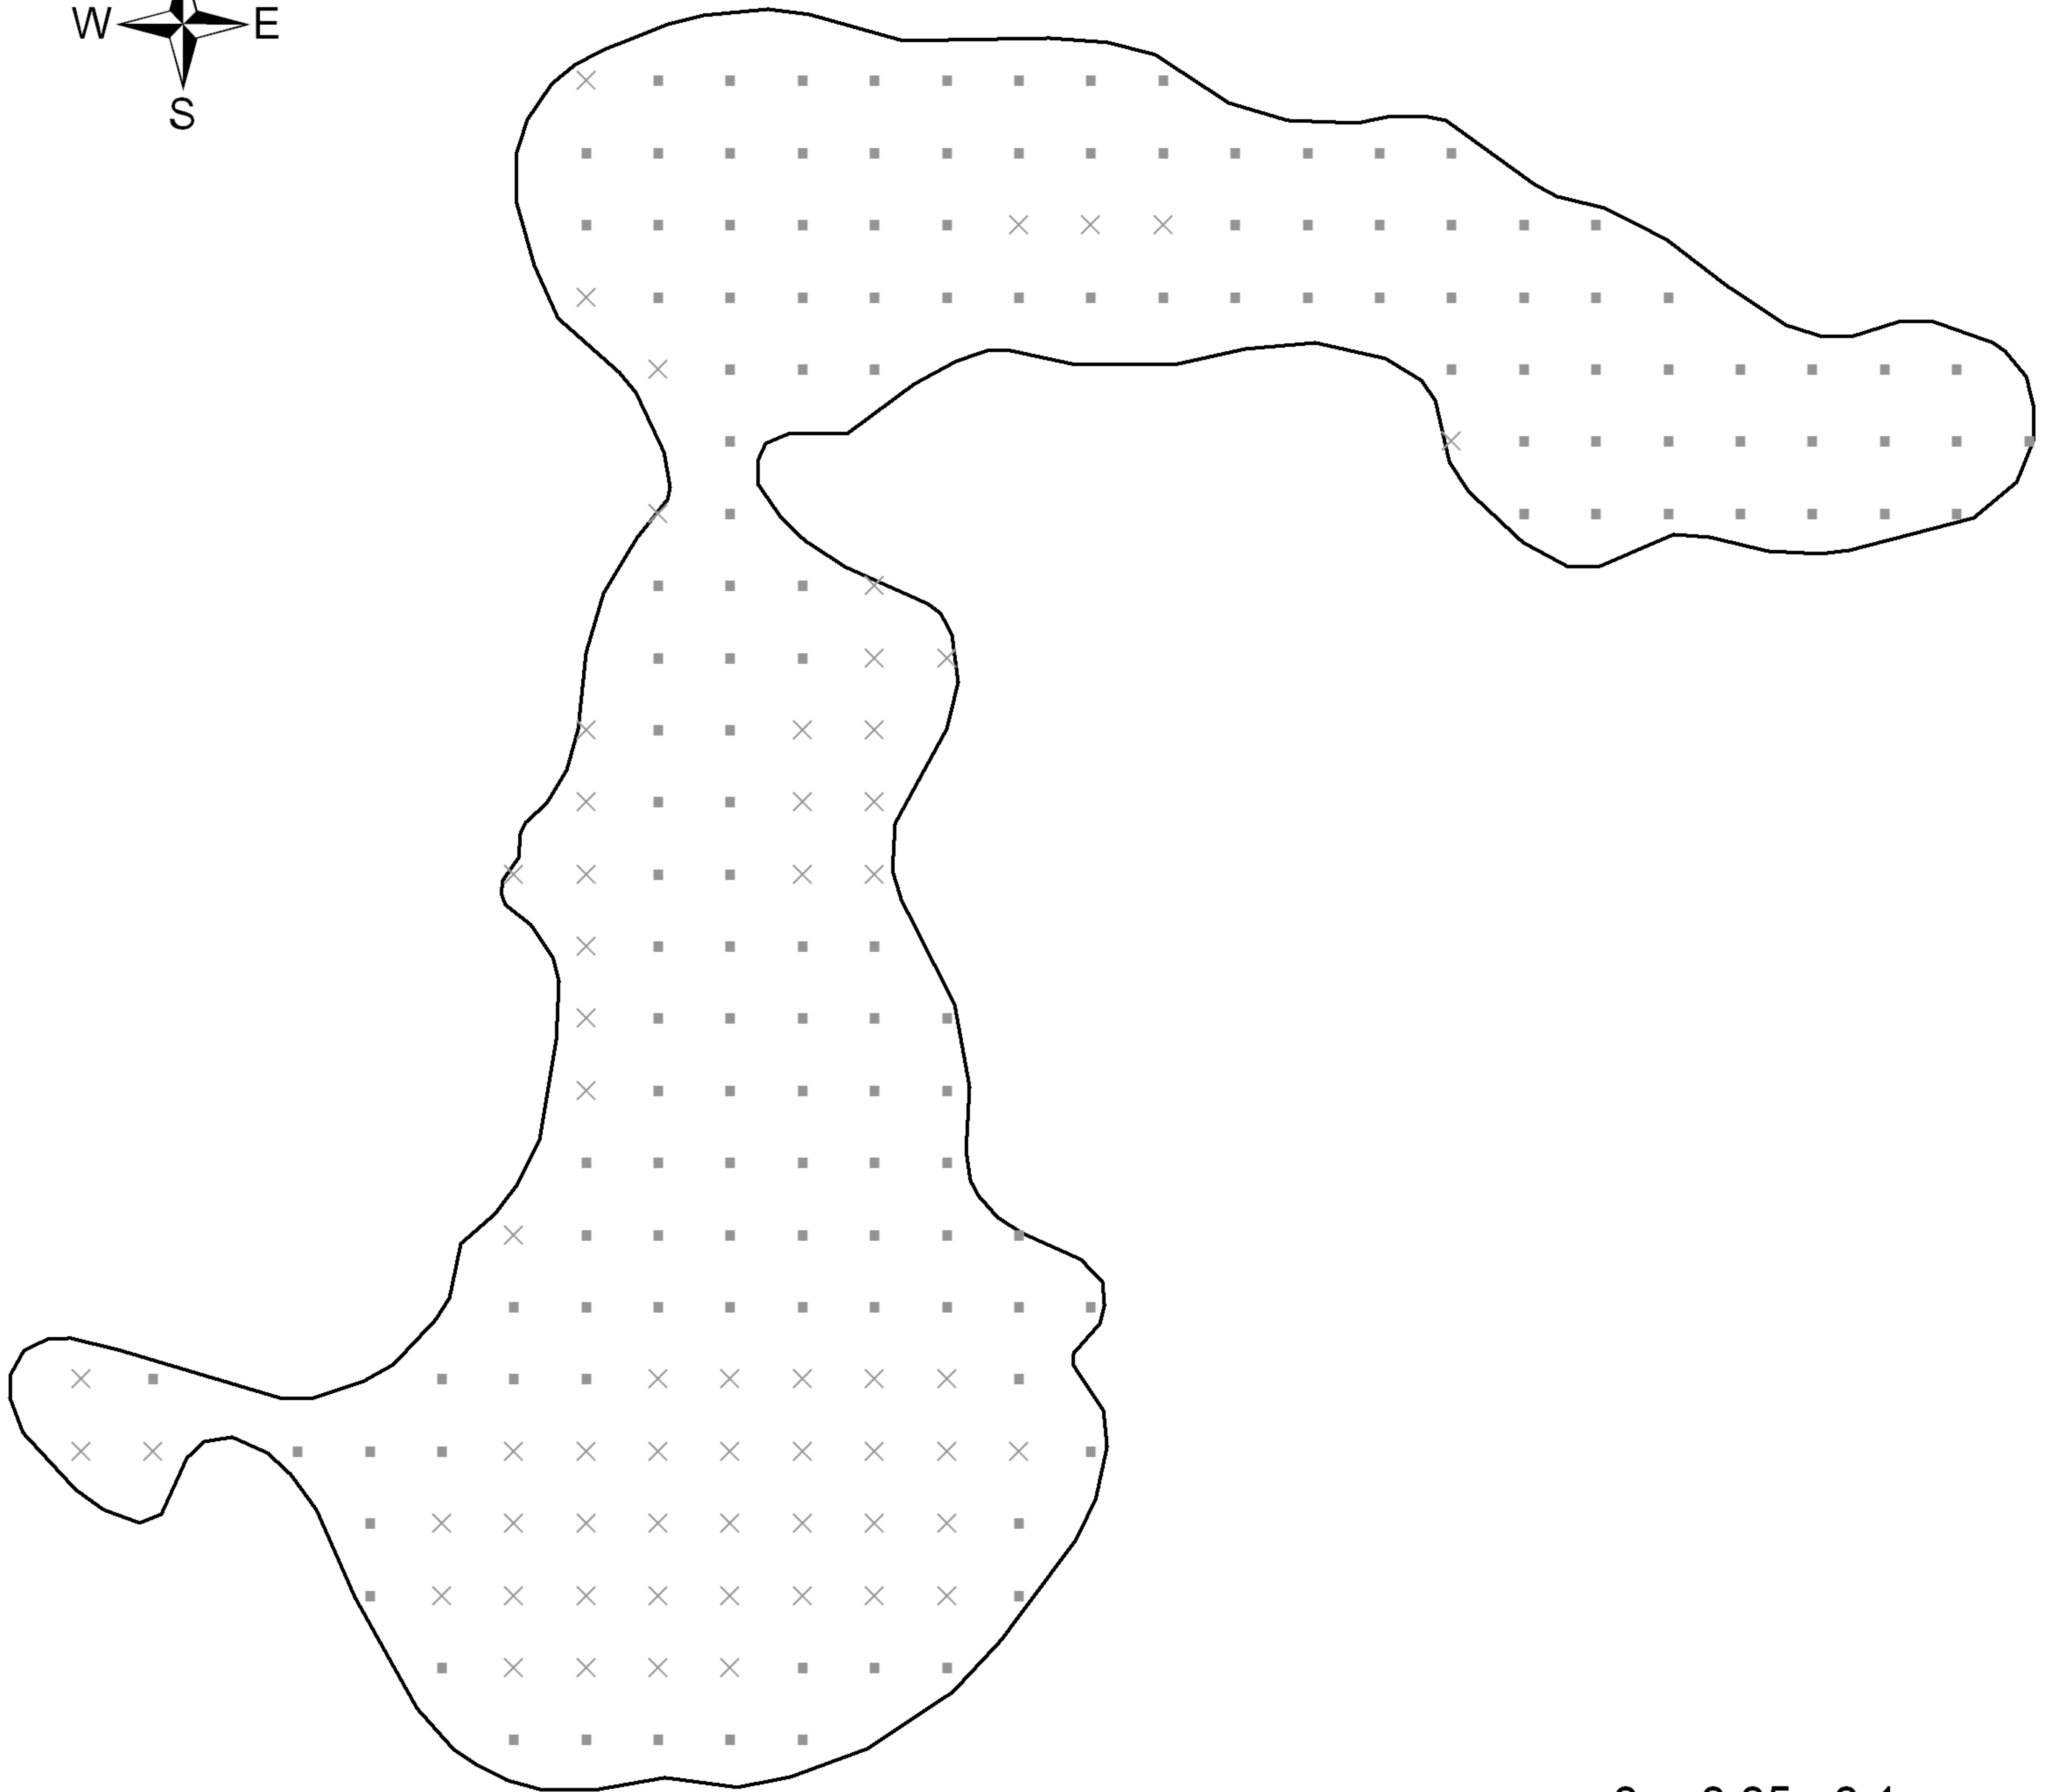

Crooked Lake - Adams County

June 28, 2010

Illustration of Rake Fullness Rating

Eurasian Water Milfoil Rake Fullness Rating

<http://dnr.wi.gov>