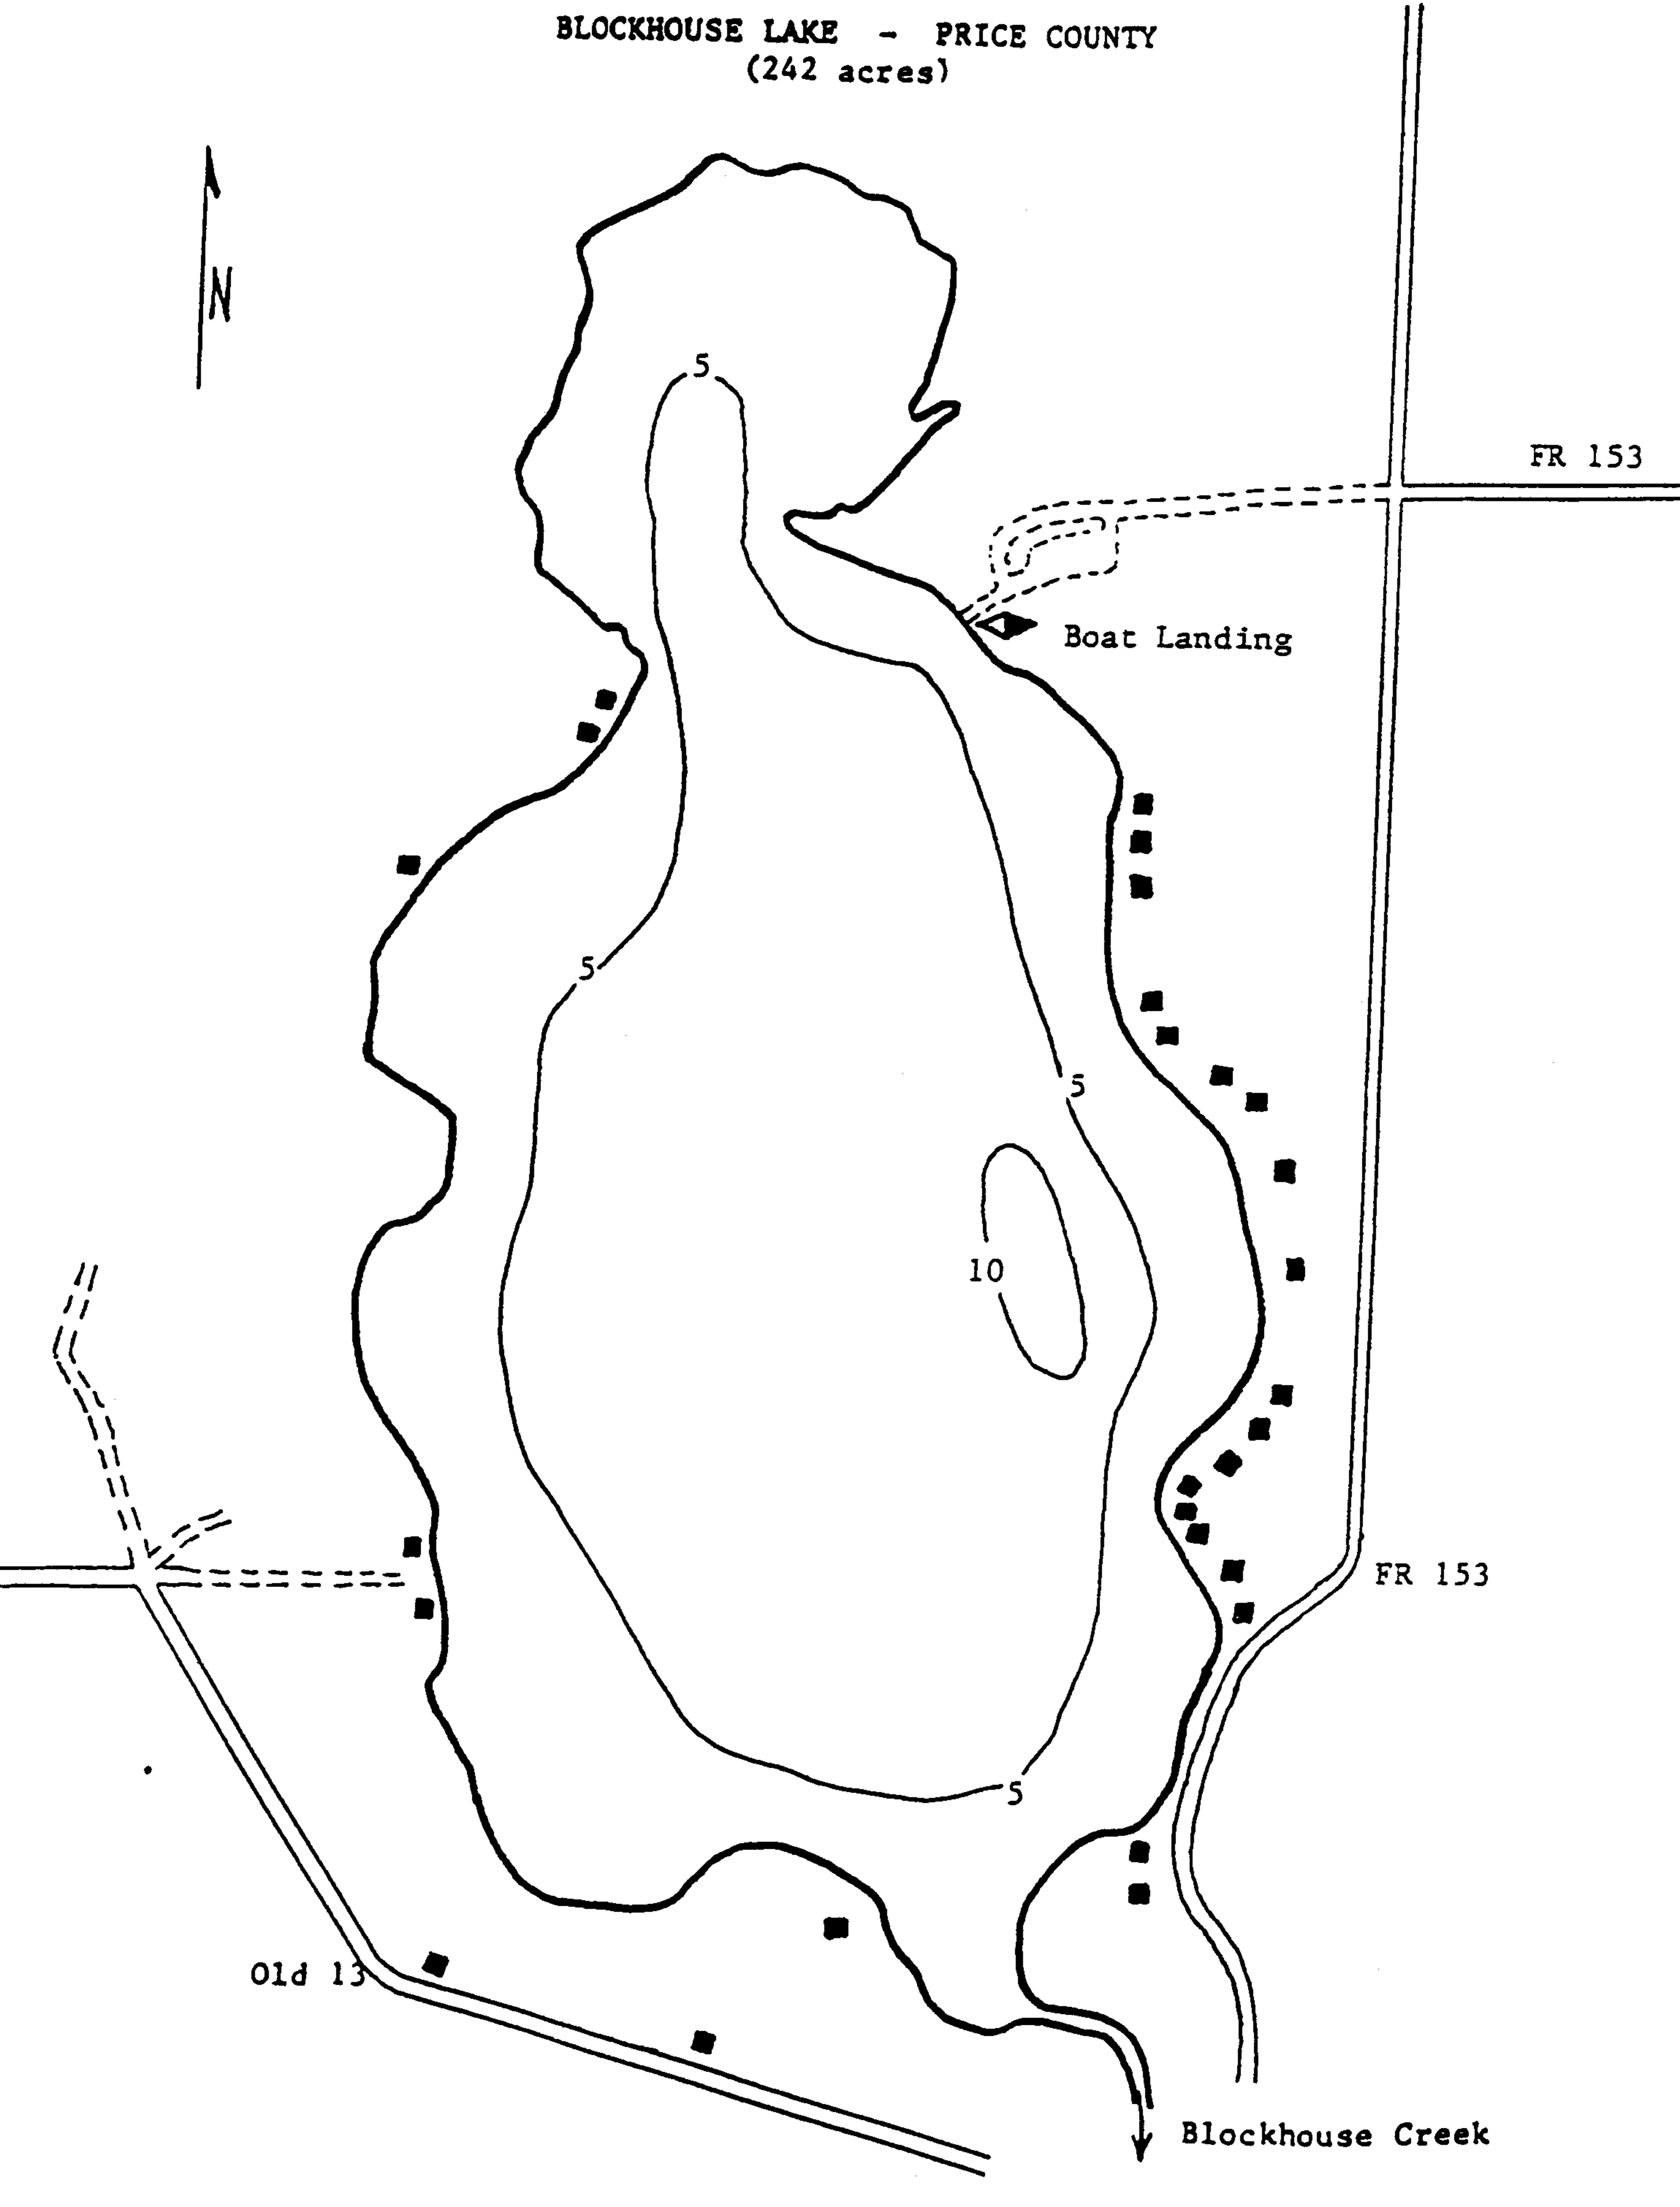

BLOCKHOUSE LAKE - PRICE COUNTY  
(242 acres)

FR 153

Boat Landing

FR 153

Old 13

Blockhouse Creek

Source: Wisconsin Department of Natural Resources 608-266-2621  
Blockhouse Lake – Price County, Wisconsin DNR Lake Map  
Date – Unknown - Historical Lake Map - Not for Navigation  
A Public Document - Please Identify the Source when using it.