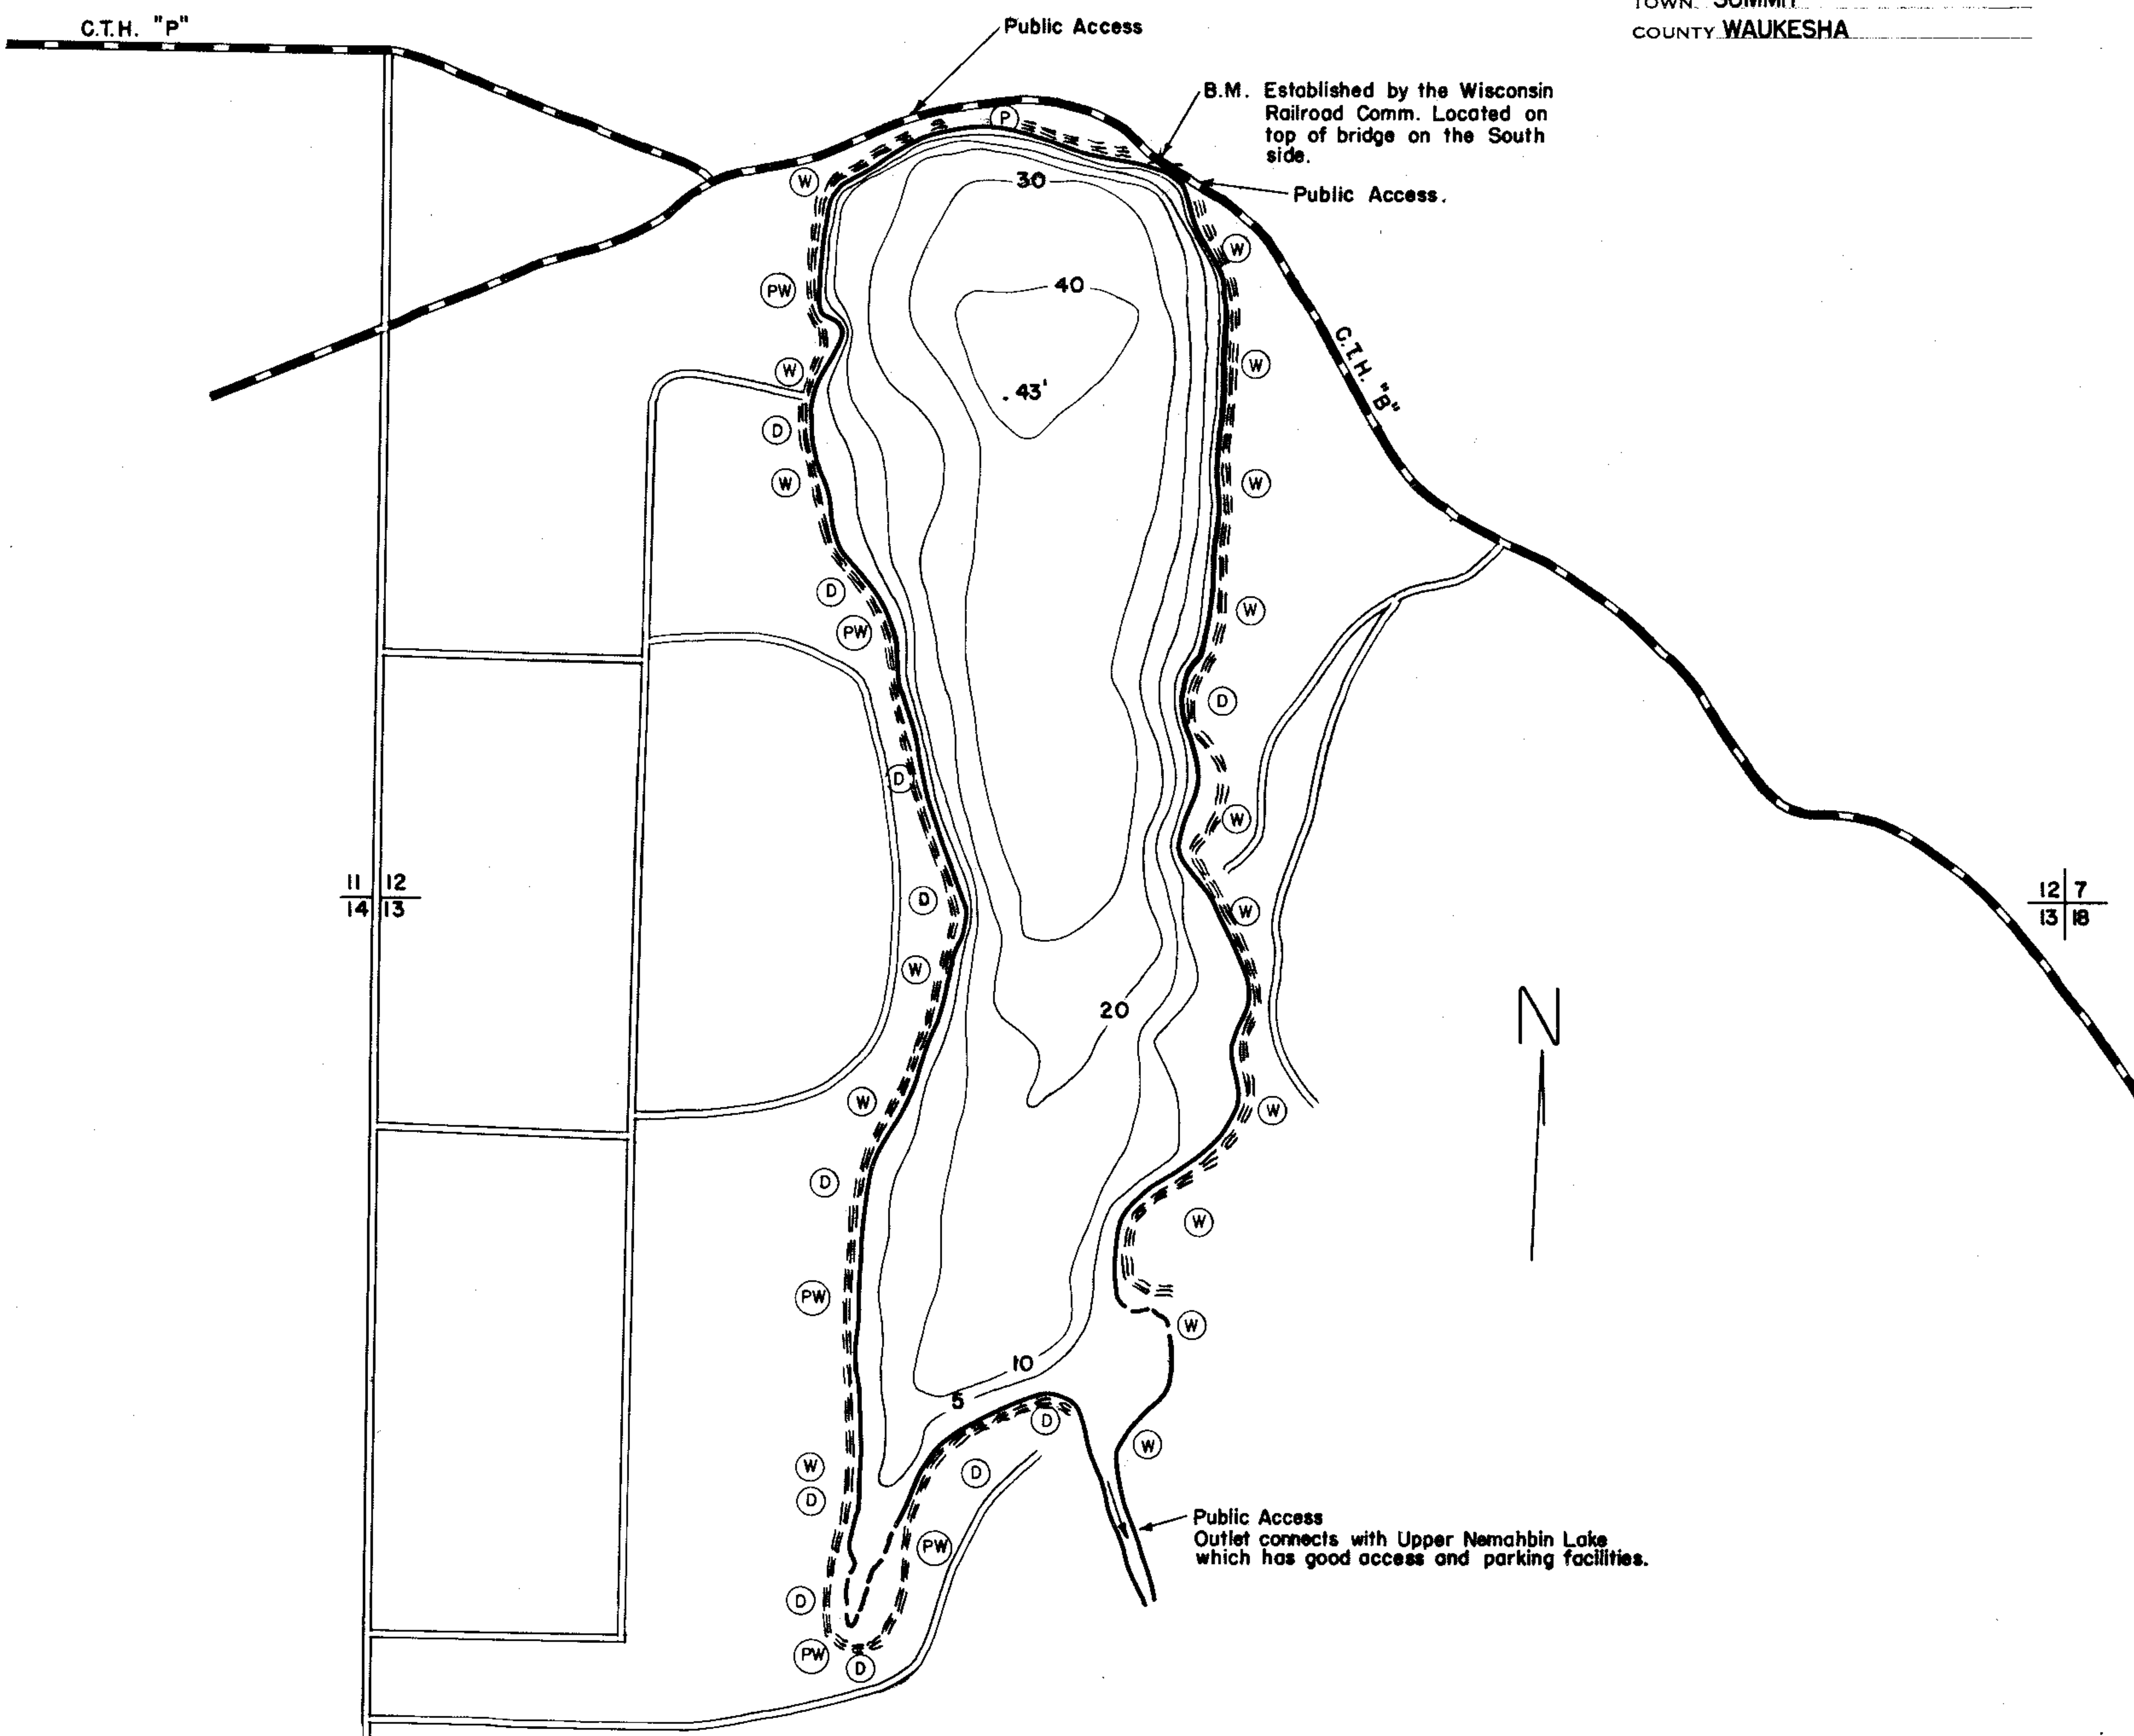

LAKE LOWER NASHOTAH
 SECTION 12-13
 TOWNSHIP 7-N
 RANGE 17-E
 TOWN SUMMIT
 COUNTY WAUKESHA

11 12
14 13

12 7
13 18

DATE 6/23/55
 SOURCE OF INFORMATION W.C.D.
 SOUNDINGS / Echo Sounder

AREA 95.2 Acres
 TOTAL SHORELINE 2.2 Miles
 MAX. DEPTH 43 Feet
 SCALE: 1" = 400'

Source: Wisconsin Department of Natural Resources 608-266-2621
Lower Neshotah Lake – Waukesha County, Wisconsin DNR Lake Map
Date – Jun 1955 - Historical Lake Map - Not for Navigation
A Public Document - Please Identify the Source when using it.