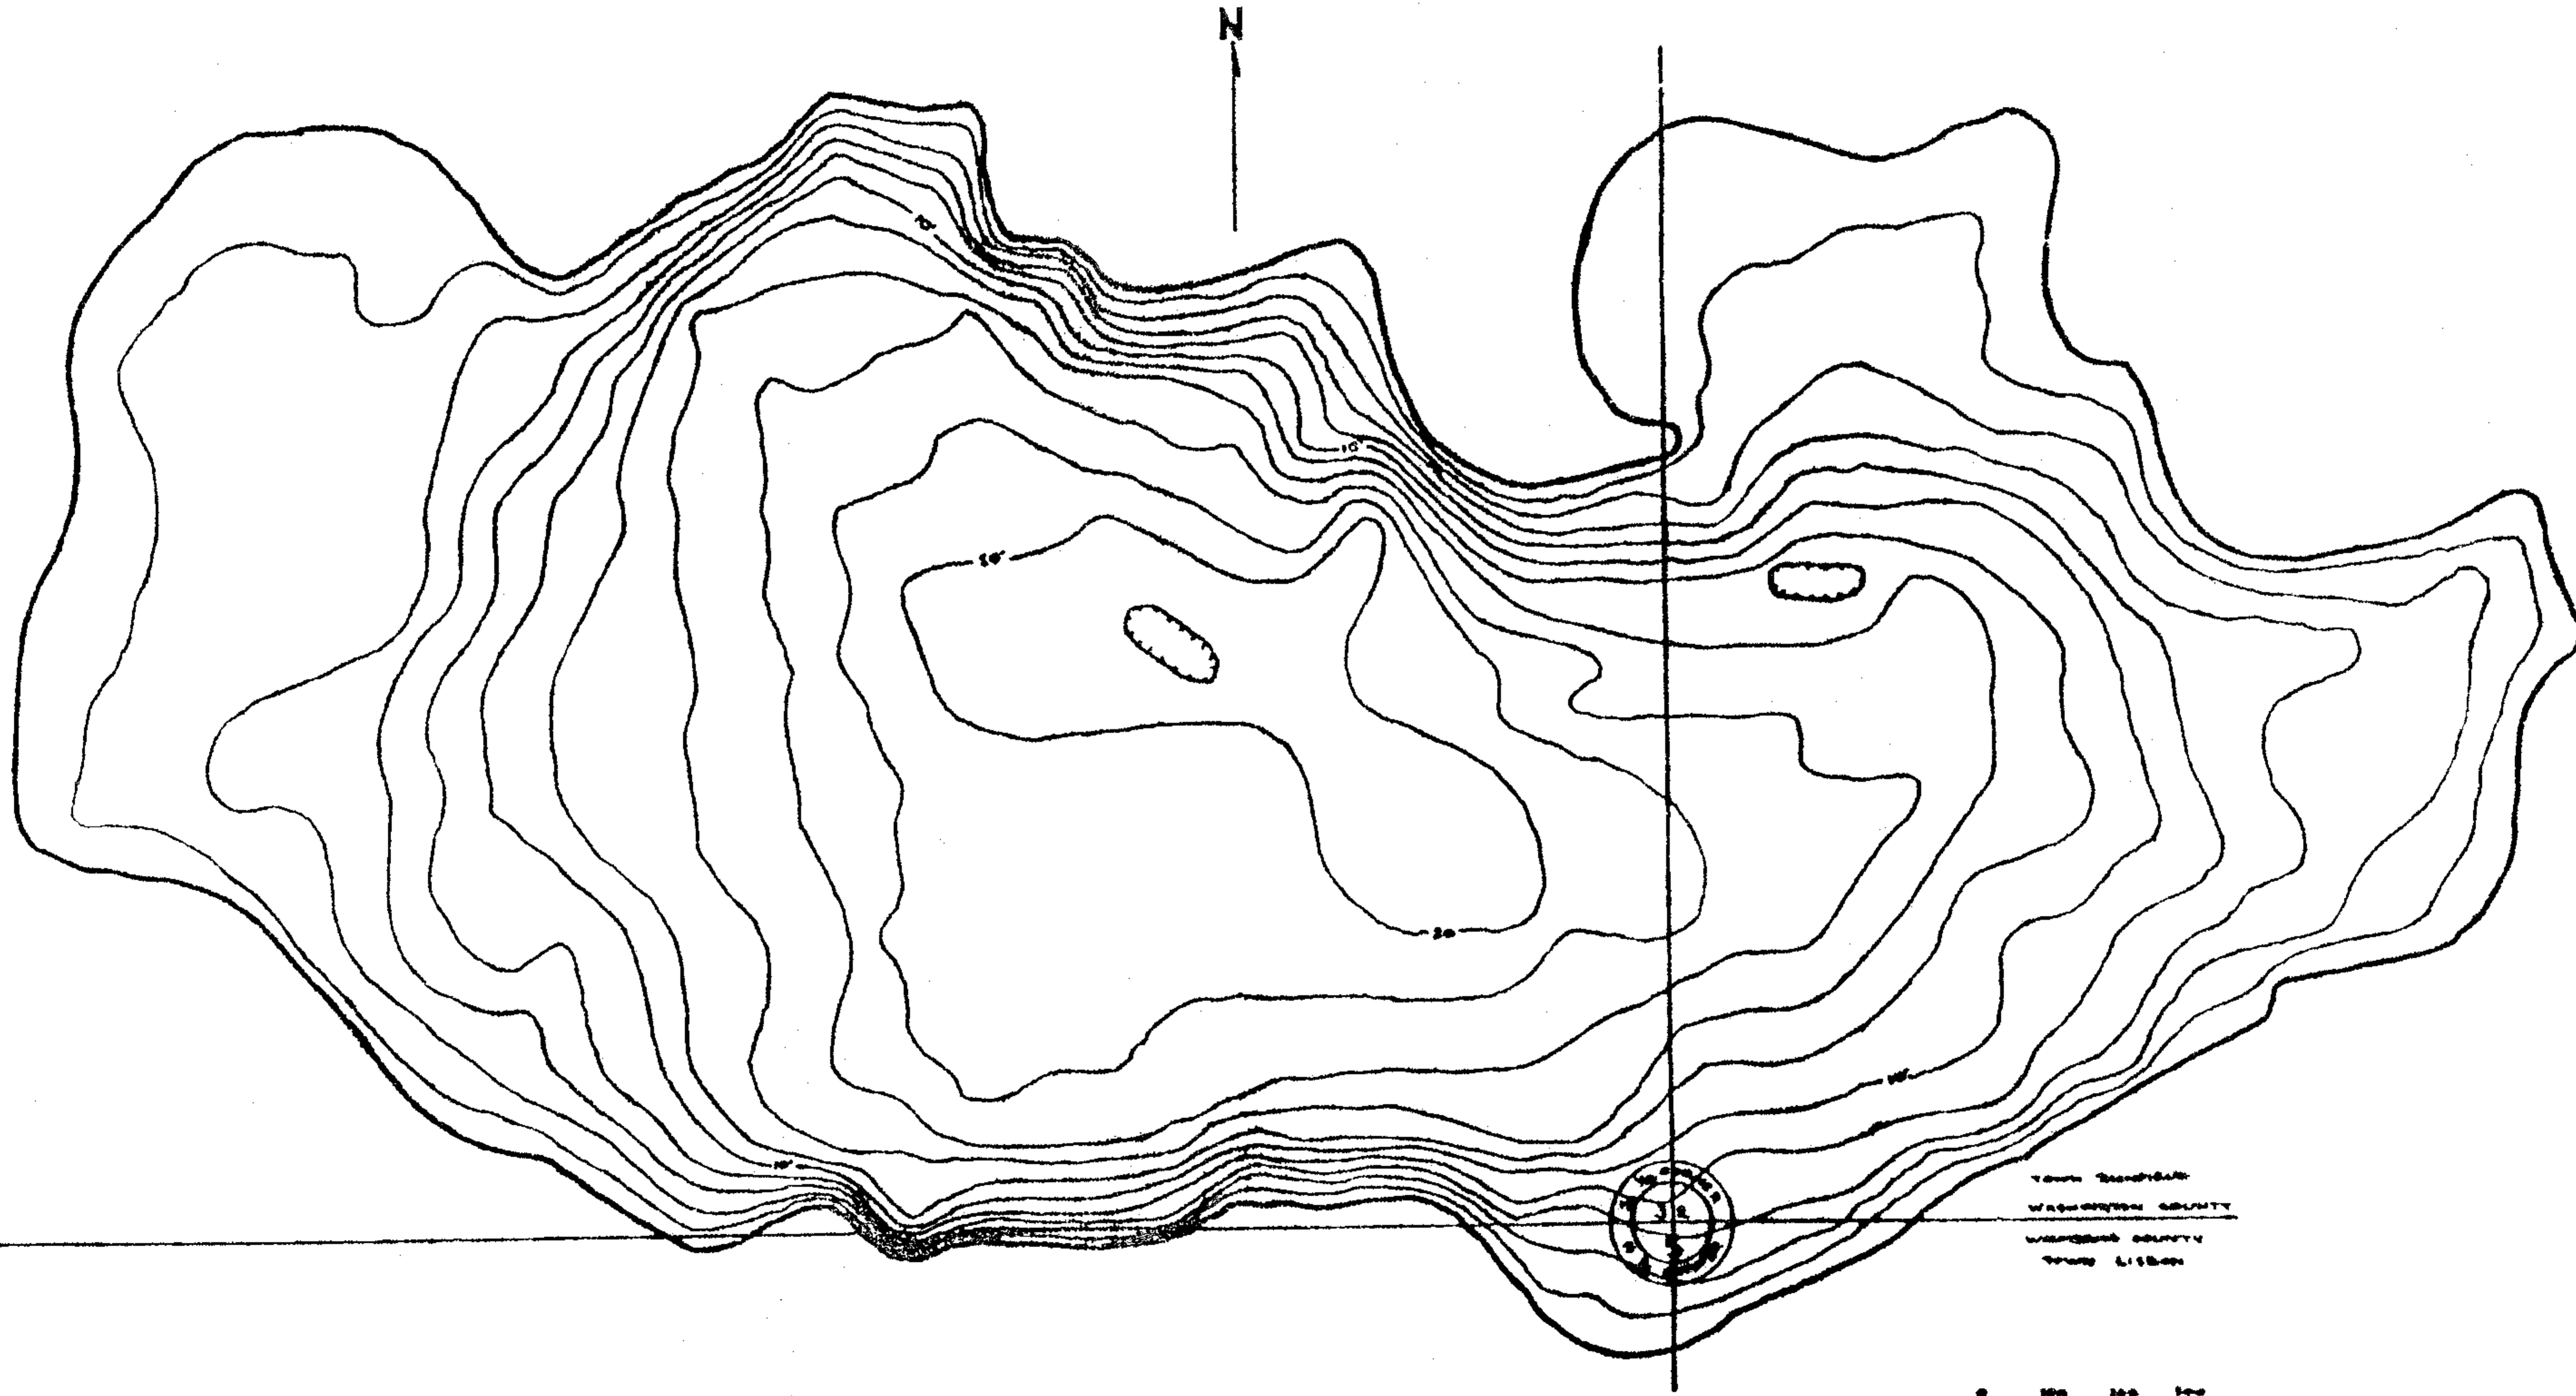

LAKE FIVE
WASHINGTON COUNTY
SEC 32, T.9N, R.19E

Town Township
Washington County
Washington County
Town Lisbon

Source: Wisconsin Department of Natural Resources 608-266-2621
Lake Five – Washington County, Wisconsin DNR Lake Map
Date – Unknown - Historical Lake Map - Not for Navigation
A Public Document - Please Identify the Source when using it.