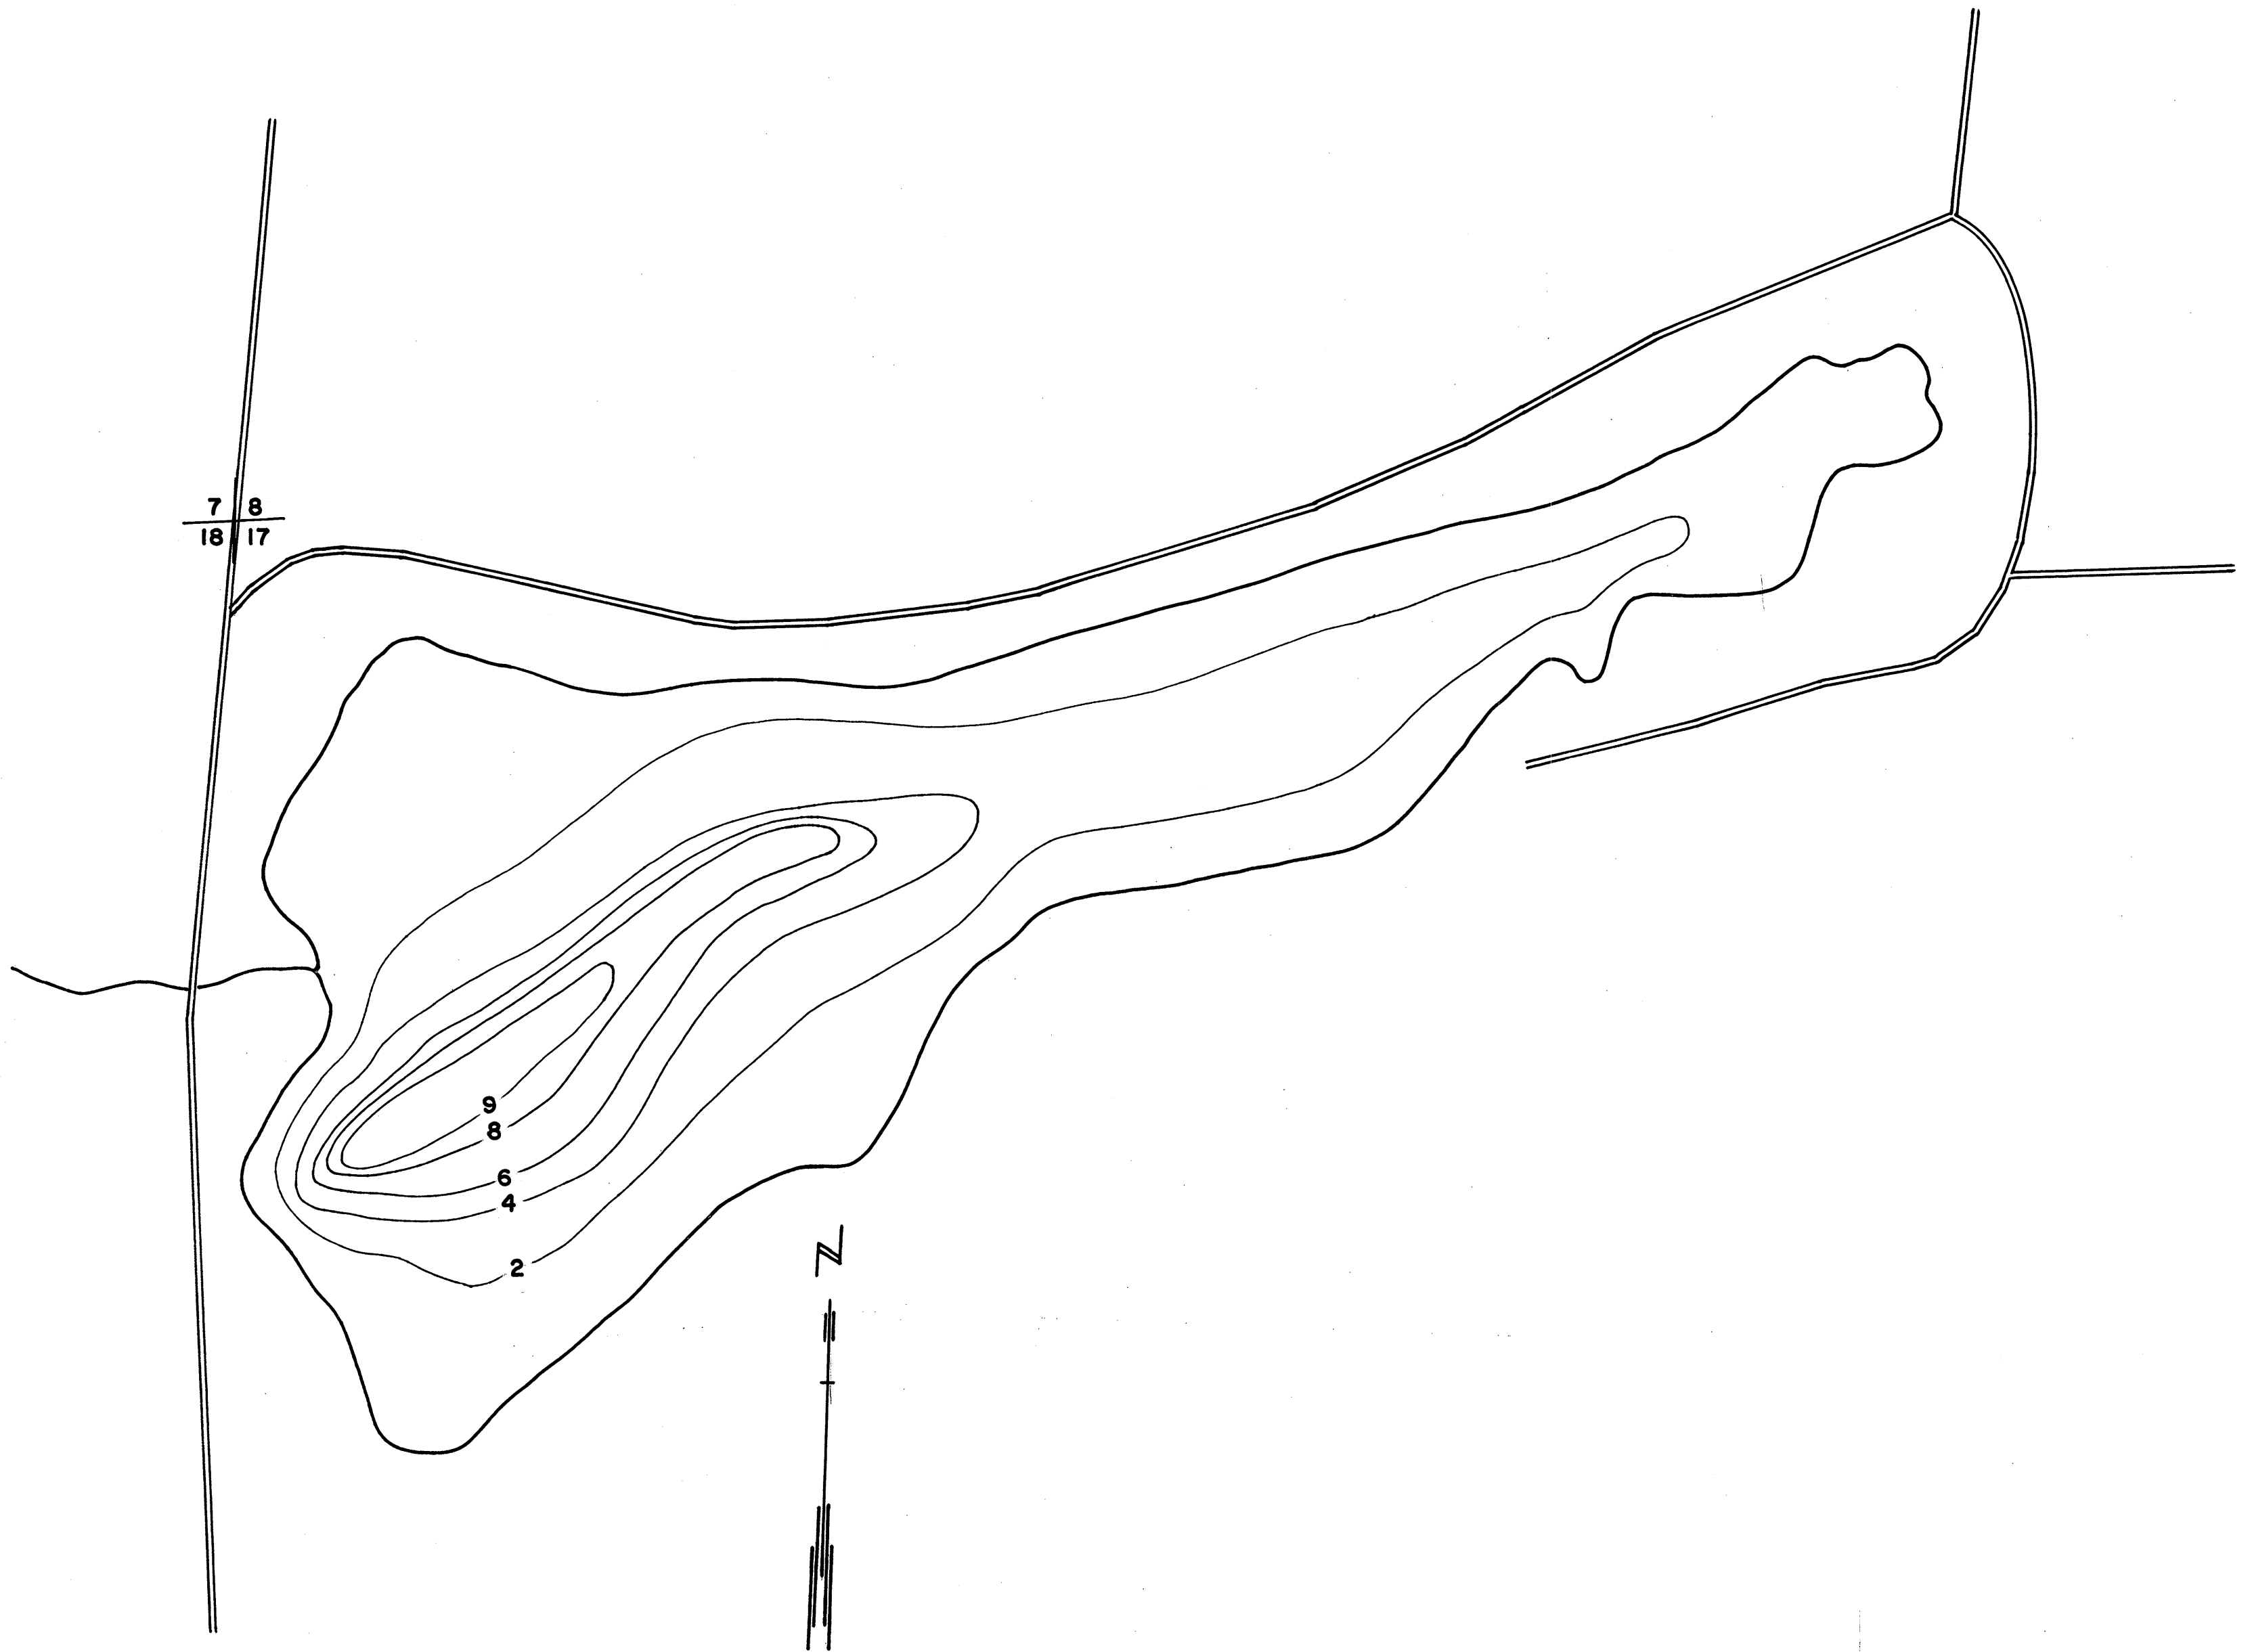

LAKE GOODHALL  
SECTION 8-17  
TOWNSHIP T.24 N.  
RANGE R.12 E.  
TOWN HELVETIA  
COUNTY WAUPACA

AREA 33 Acres  
SHORELINE 1.3 Miles  
MAX. DEPTH 9'  
SCALE: 1"=200'

Source: Wisconsin Department of Natural Resources 608-266-2621  
Goodhal Lake – Waupaca County, Wisconsin DNR Lake Map  
Date – Unknown - Historical Lake Map - Not for Navigation  
A Public Document - Please Identify the Source when using it.