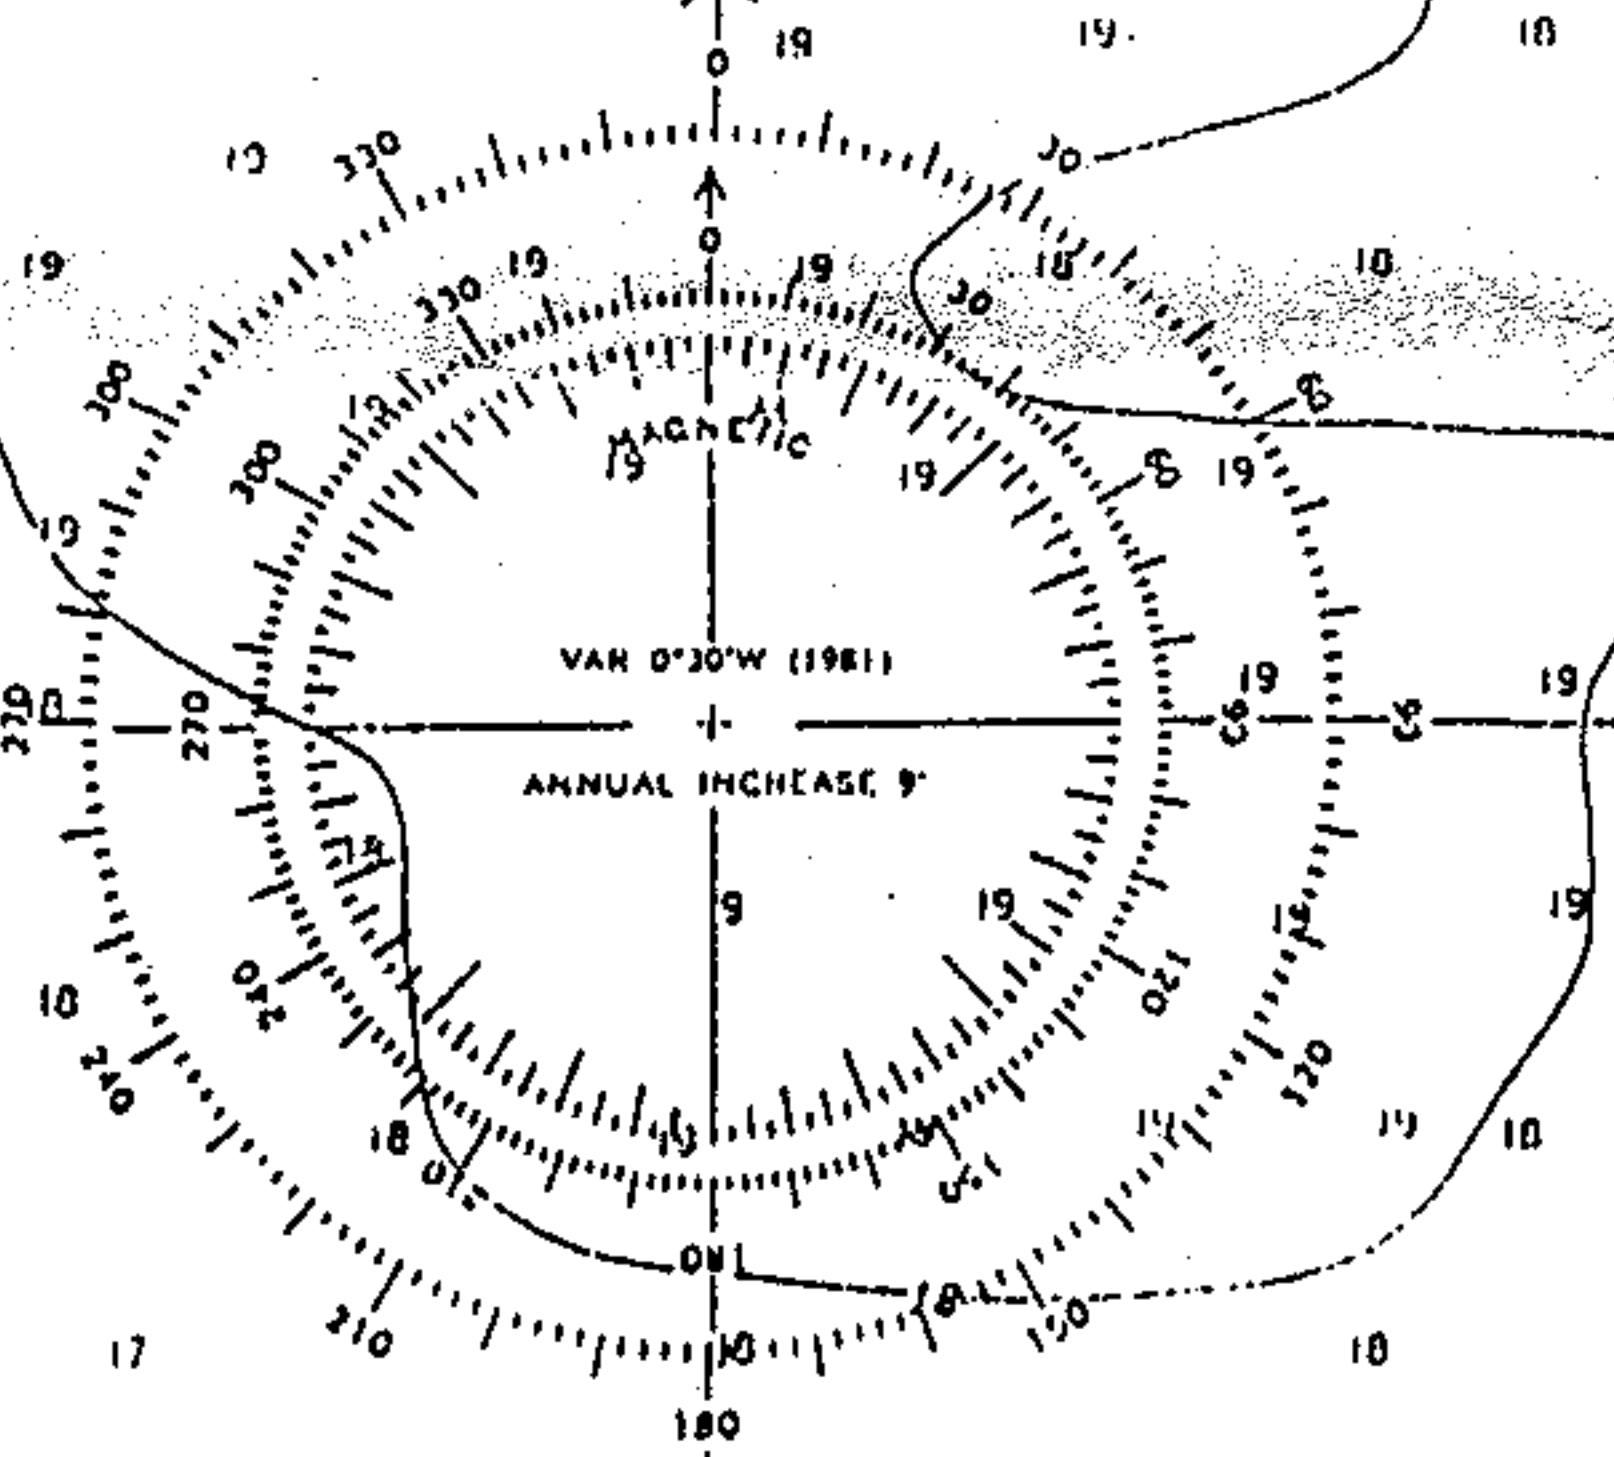

STATUTE MILES
FEET

STATUTE MILES
FEET

STATUTE MILES
FEET

LAKE WINNEBAGO

SOUNDINGS IN FEET
FEET

Source: Wisconsin Department of Natural Resources 608-266-2621
Lake Winnebago – Fond du Lac County, Wisconsin DNR Lake Map
Date – Jul 1981 - Historical Lake Map - Not for Navigation
A Public Document - Please Identify the Source when using it.