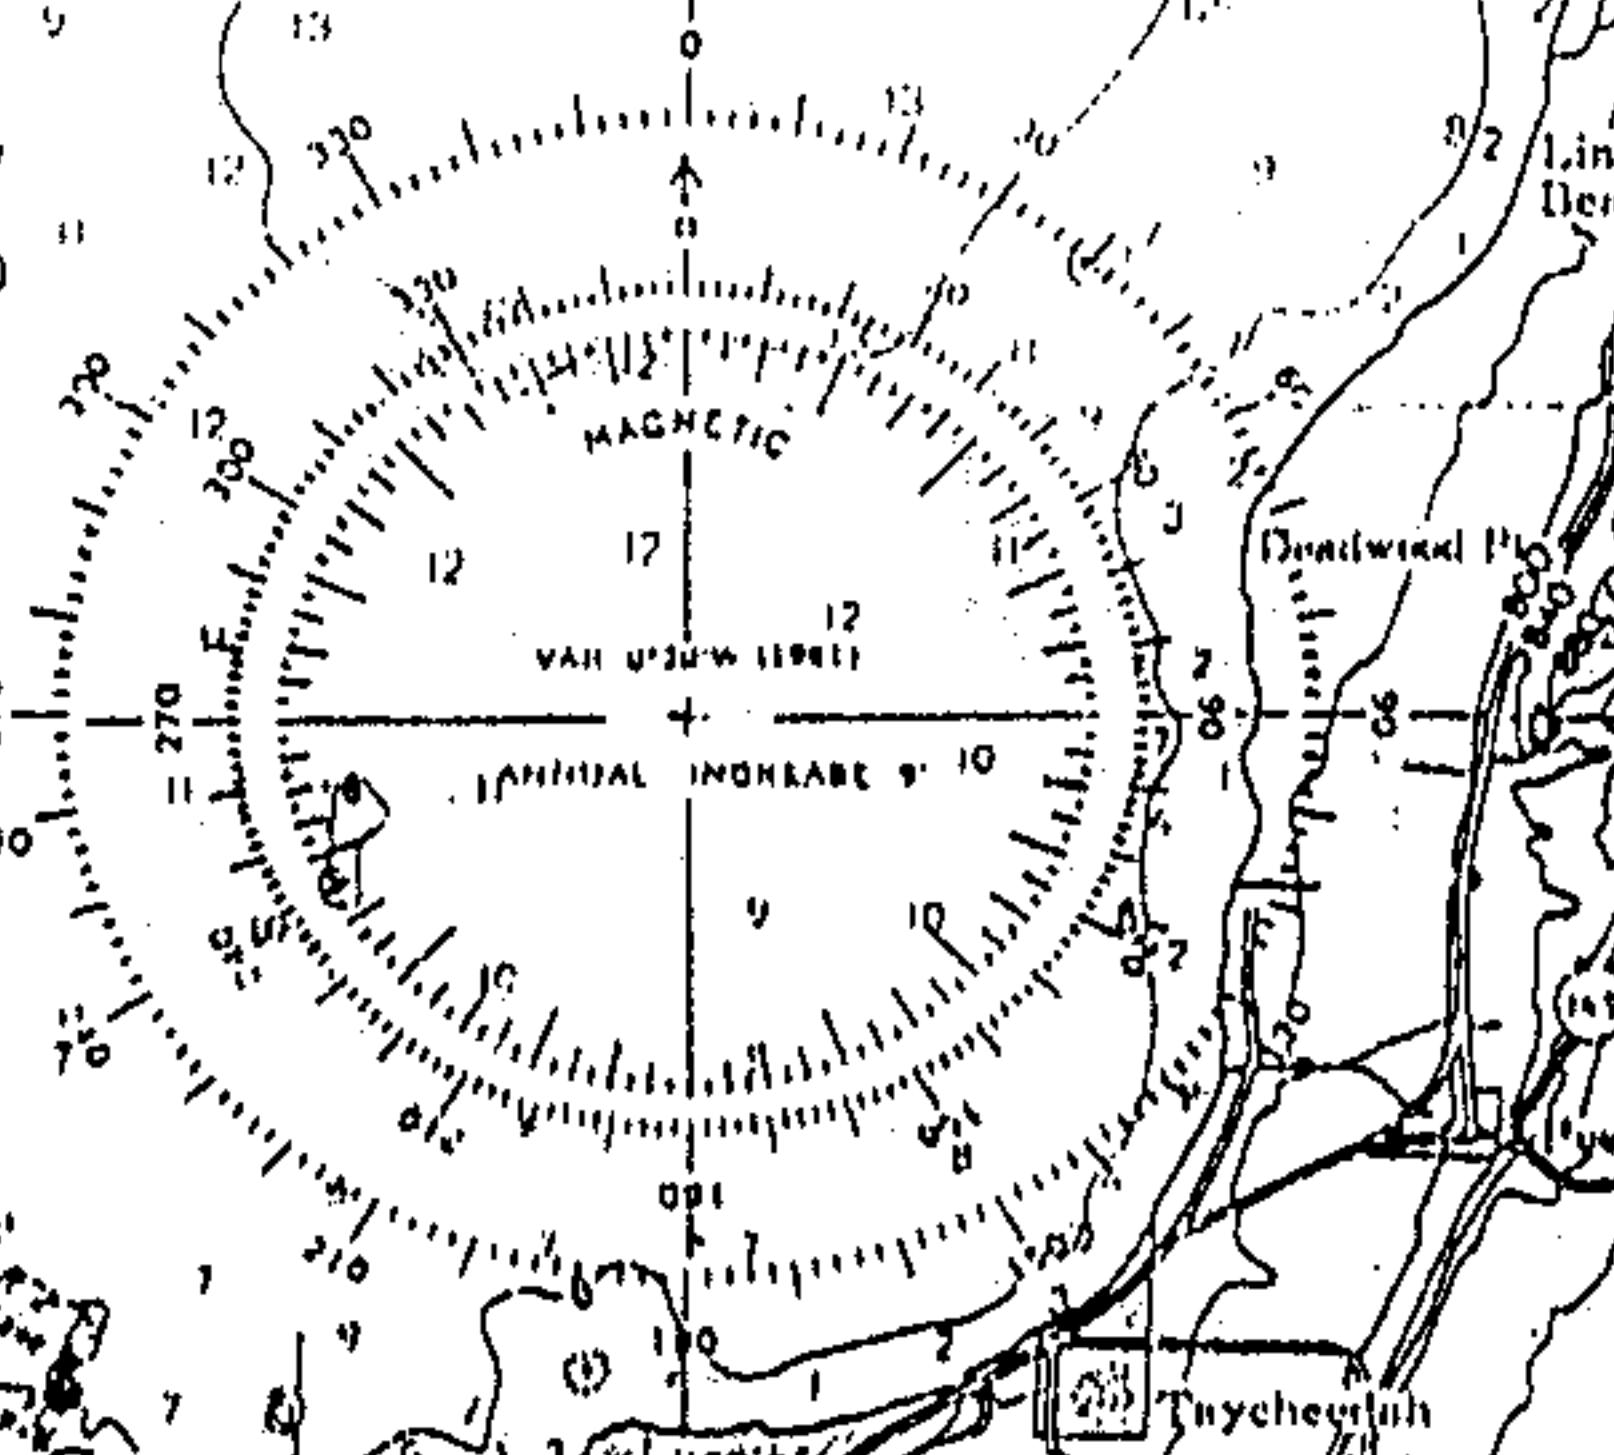

STATUTE MILES  
FEET

STATUTE MILES  
FEET

STATUTE MILES  
FEET

LAKE WINNEBAGO

SOUNDINGS IN FEET  
FEET

Source: Wisconsin Department of Natural Resources 608-266-2621  
Lake Winnebago – Fond du Lac County, Wisconsin DNR Lake Map  
Date – Jul 1981 - Historical Lake Map - Not for Navigation  
A Public Document - Please Identify the Source when using it.