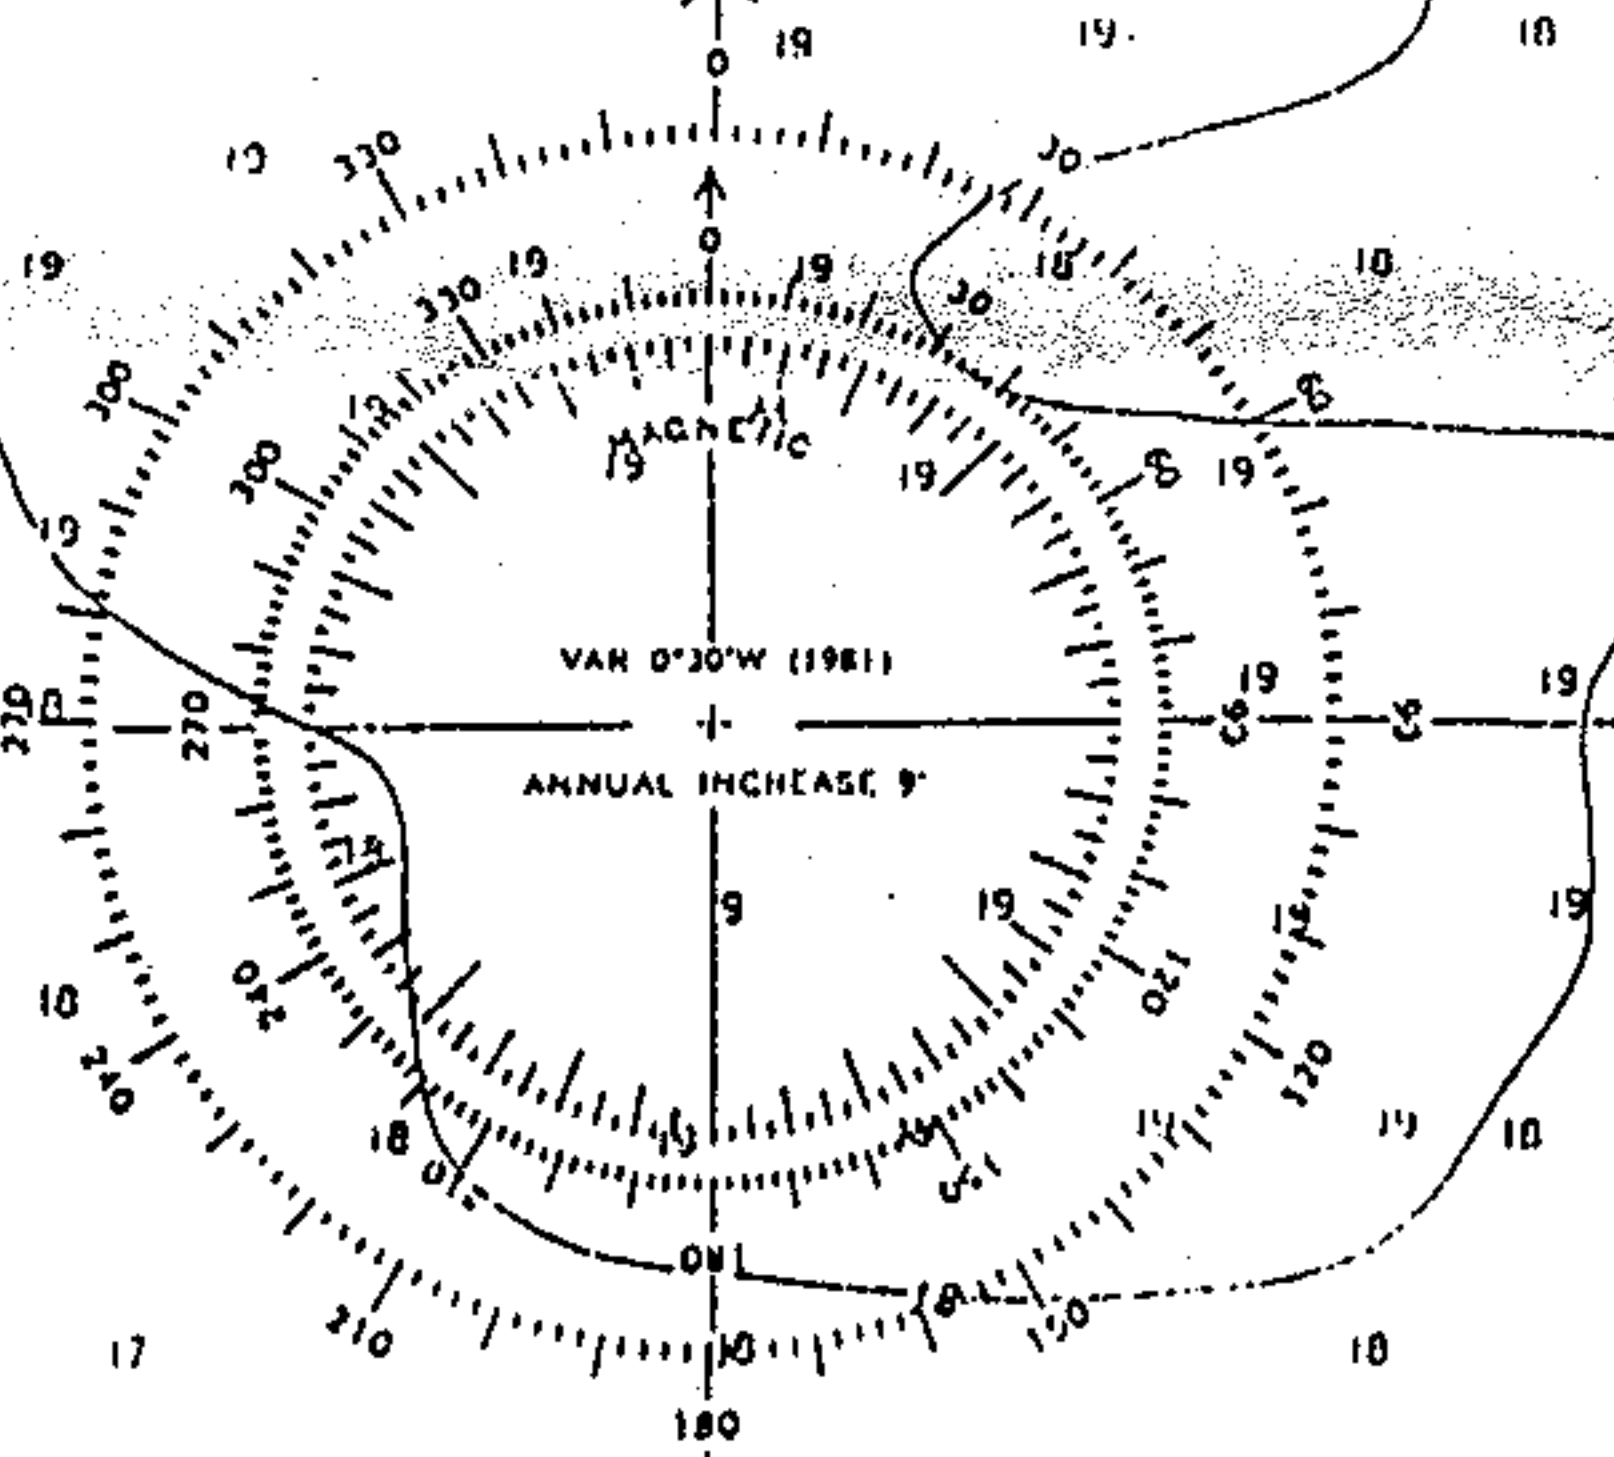

STATUTE MILES  
FEET

STATUTE MILES  
FEET

STATUTE MILES  
FEET

LAKE WINNEBAGO

SOUNDINGS IN FEET  
FEET

Source: Wisconsin Department of Natural Resources 608-266-2621  
Lake Winnebago – Fond du Lac County, Wisconsin DNR Lake Map  
Date – Jul 1981 - Historical Lake Map - Not for Navigation  
A Public Document - Please Identify the Source when using it.