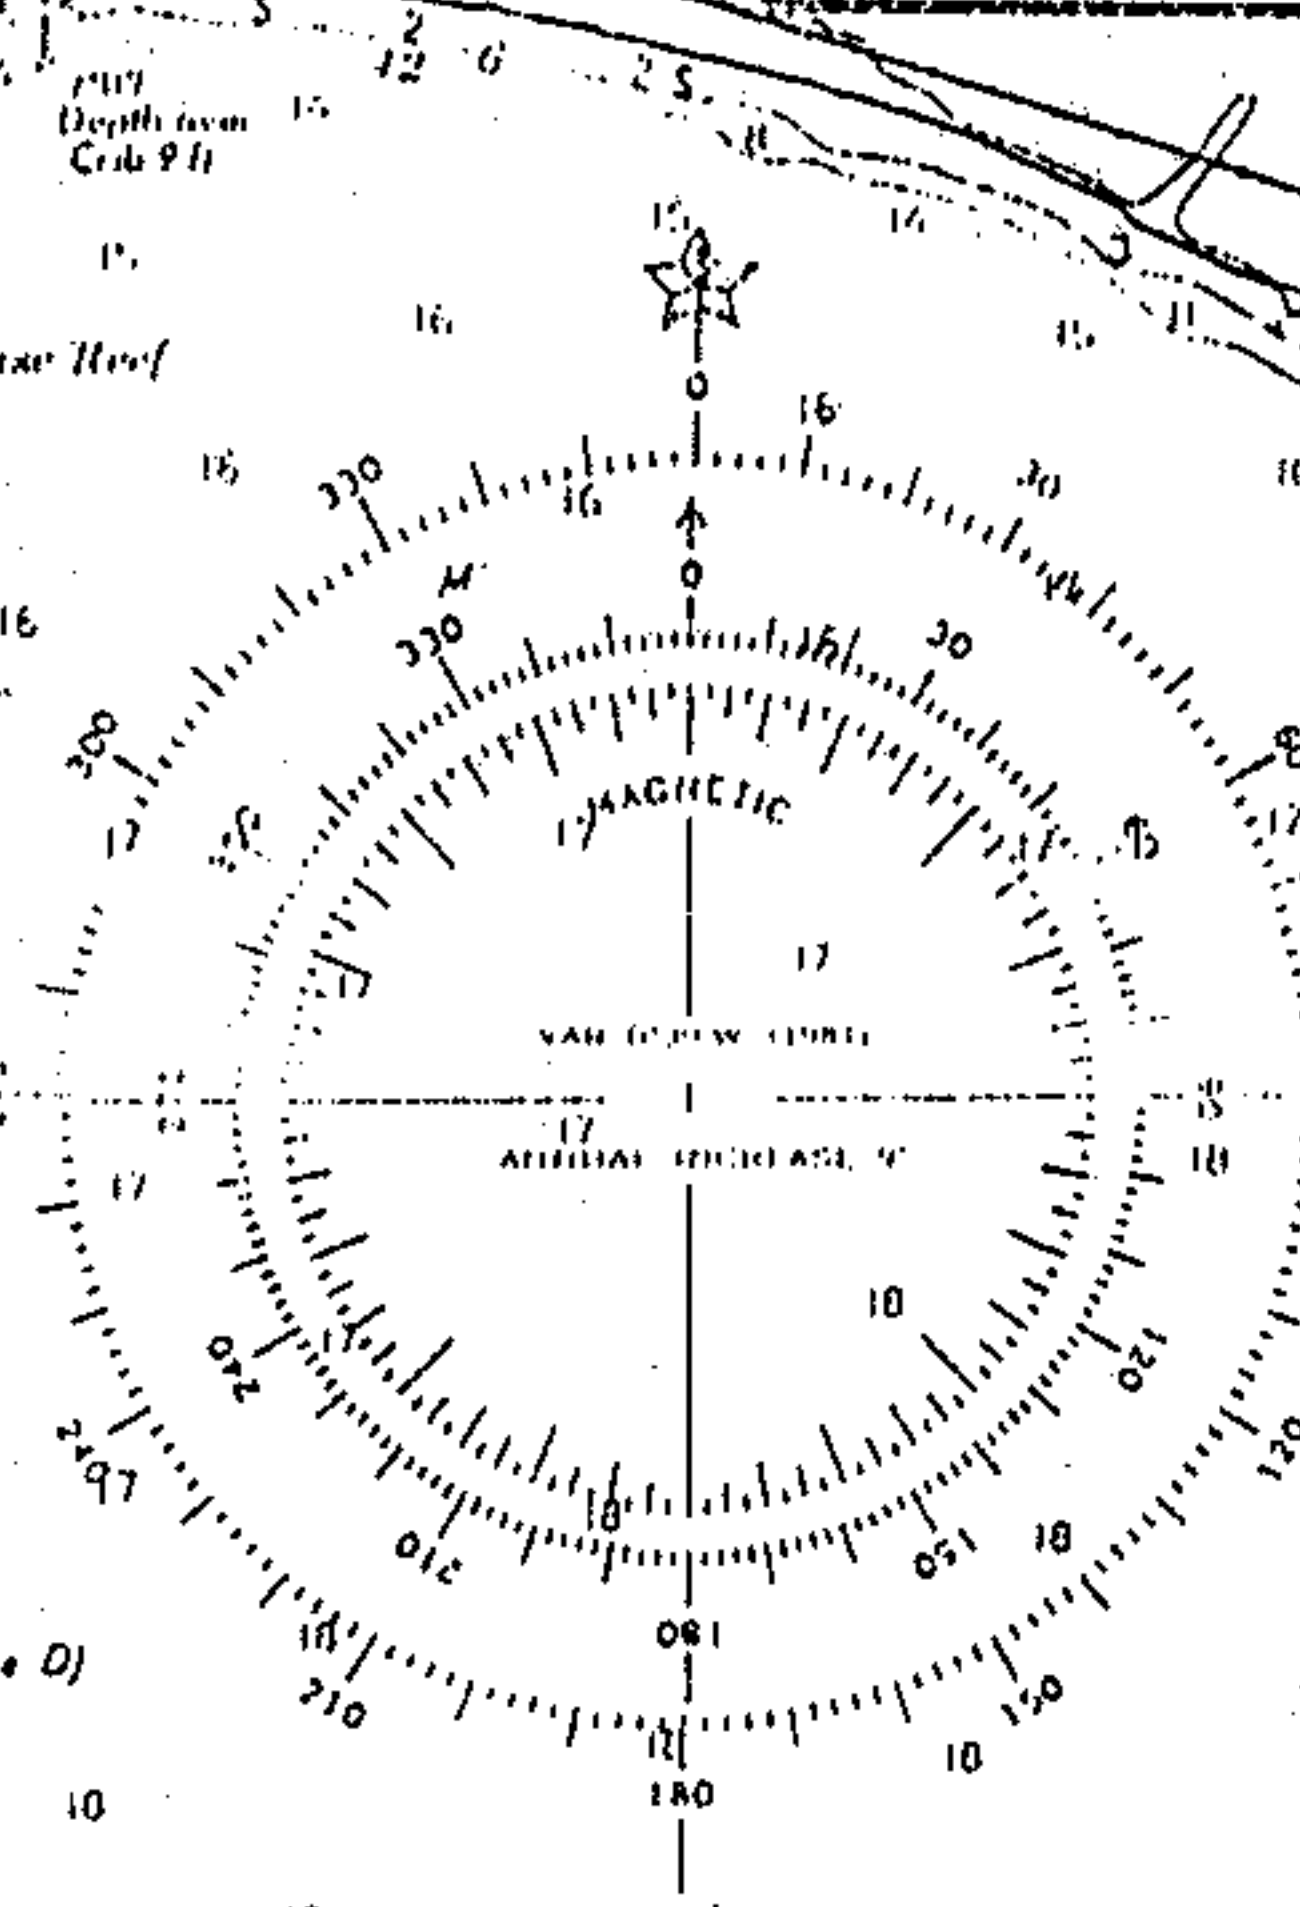

STATUTE MILES
FEET

STATUTE MILES
FEET

STATUTE MILES
FEET

LAKE WINNEBAGO

SOUNDINGS IN FEET
FEET

Source: Wisconsin Department of Natural Resources 608-266-2621
Lake Winnebago – Fond du Lac County, Wisconsin DNR Lake Map
Date – Jul 1981 - Historical Lake Map - Not for Navigation
A Public Document - Please Identify the Source when using it.