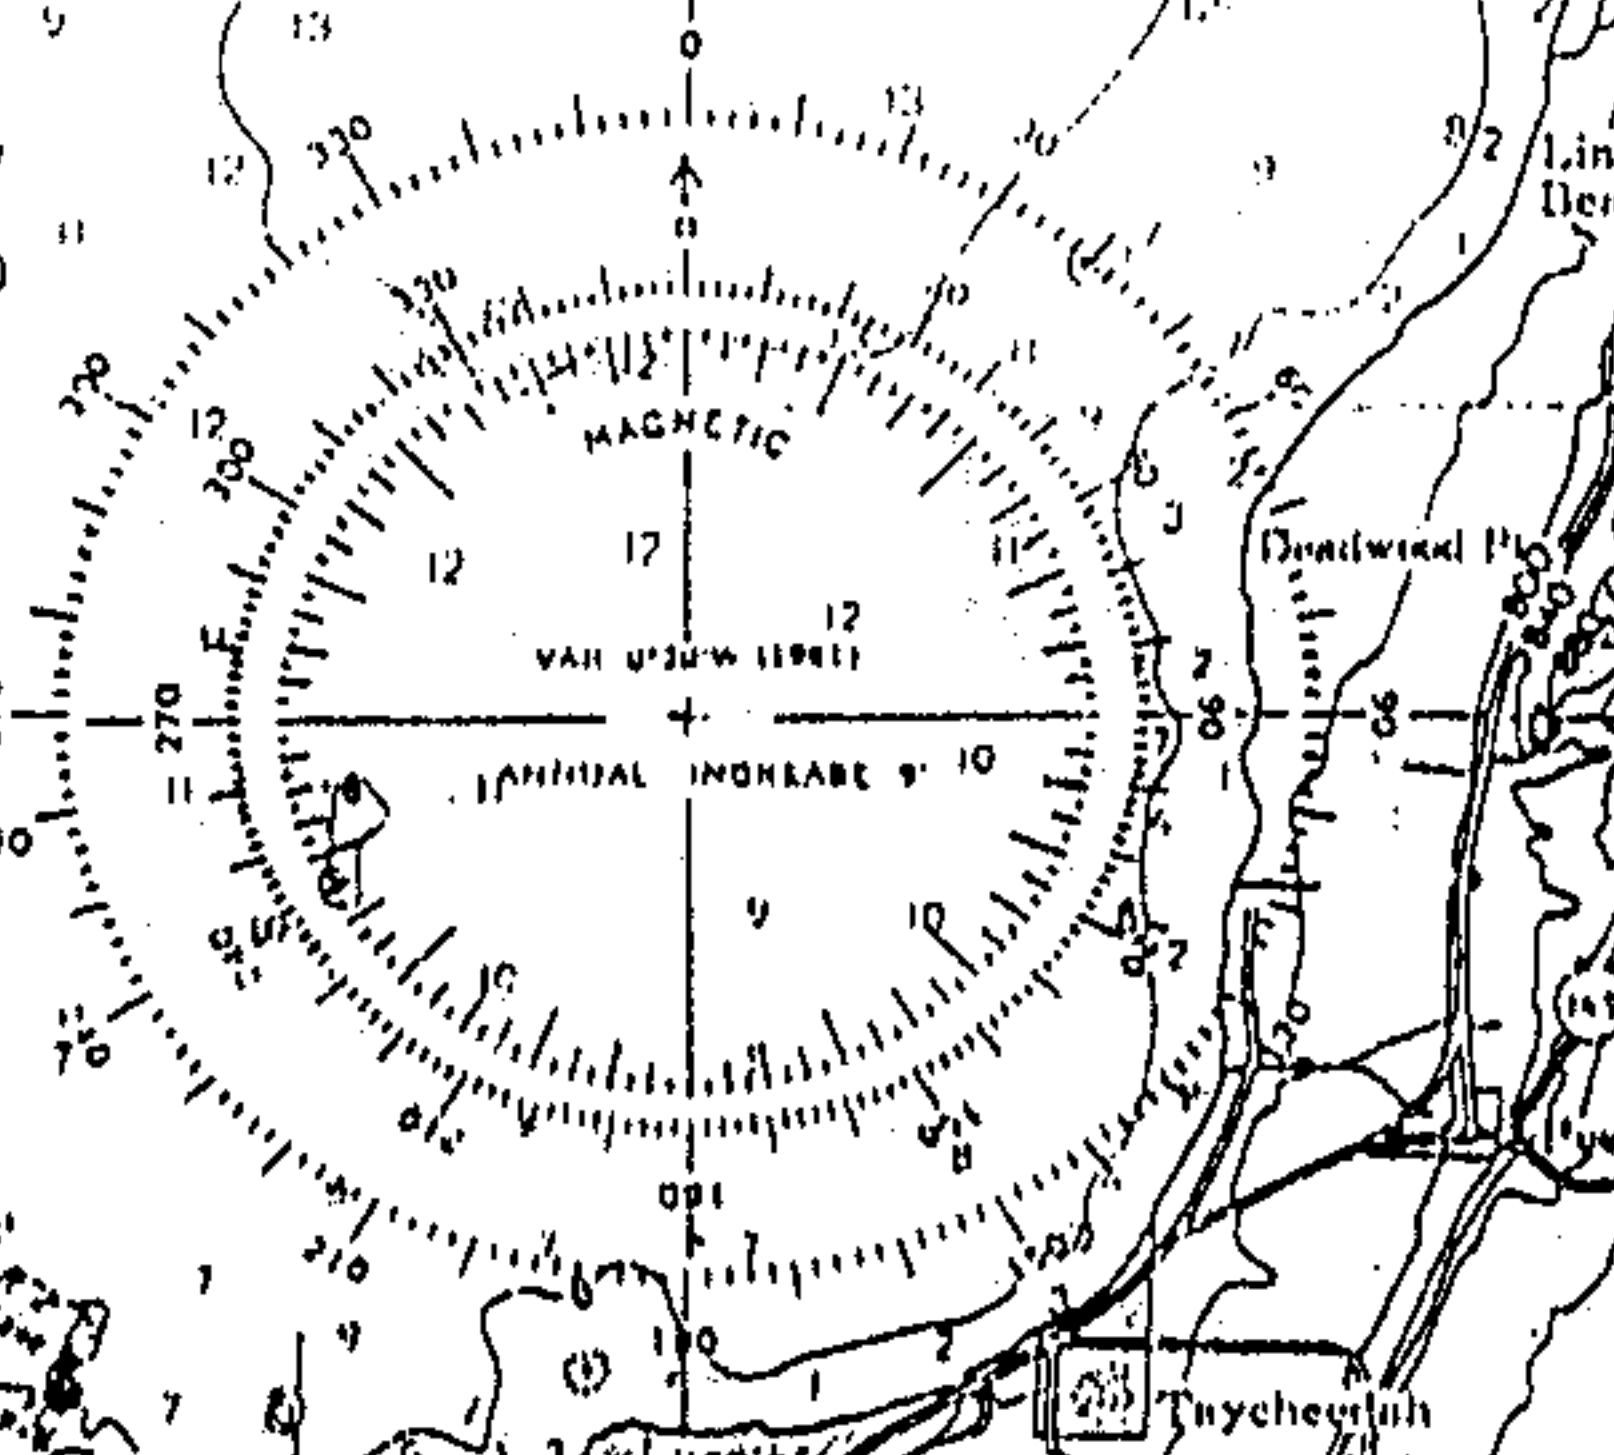

STATUTE MILES
FEET

STATUTE MILES
FEET

STATUTE MILES
FEET

LAKE WINNEBAGO

SOUNDINGS IN FEET
FEET

Source: Wisconsin Department of Natural Resources 608-266-2621
Lake Winnebago – Fond du Lac County, Wisconsin DNR Lake Map
Date – Jul 1981 - Historical Lake Map - Not for Navigation
A Public Document - Please Identify the Source when using it.