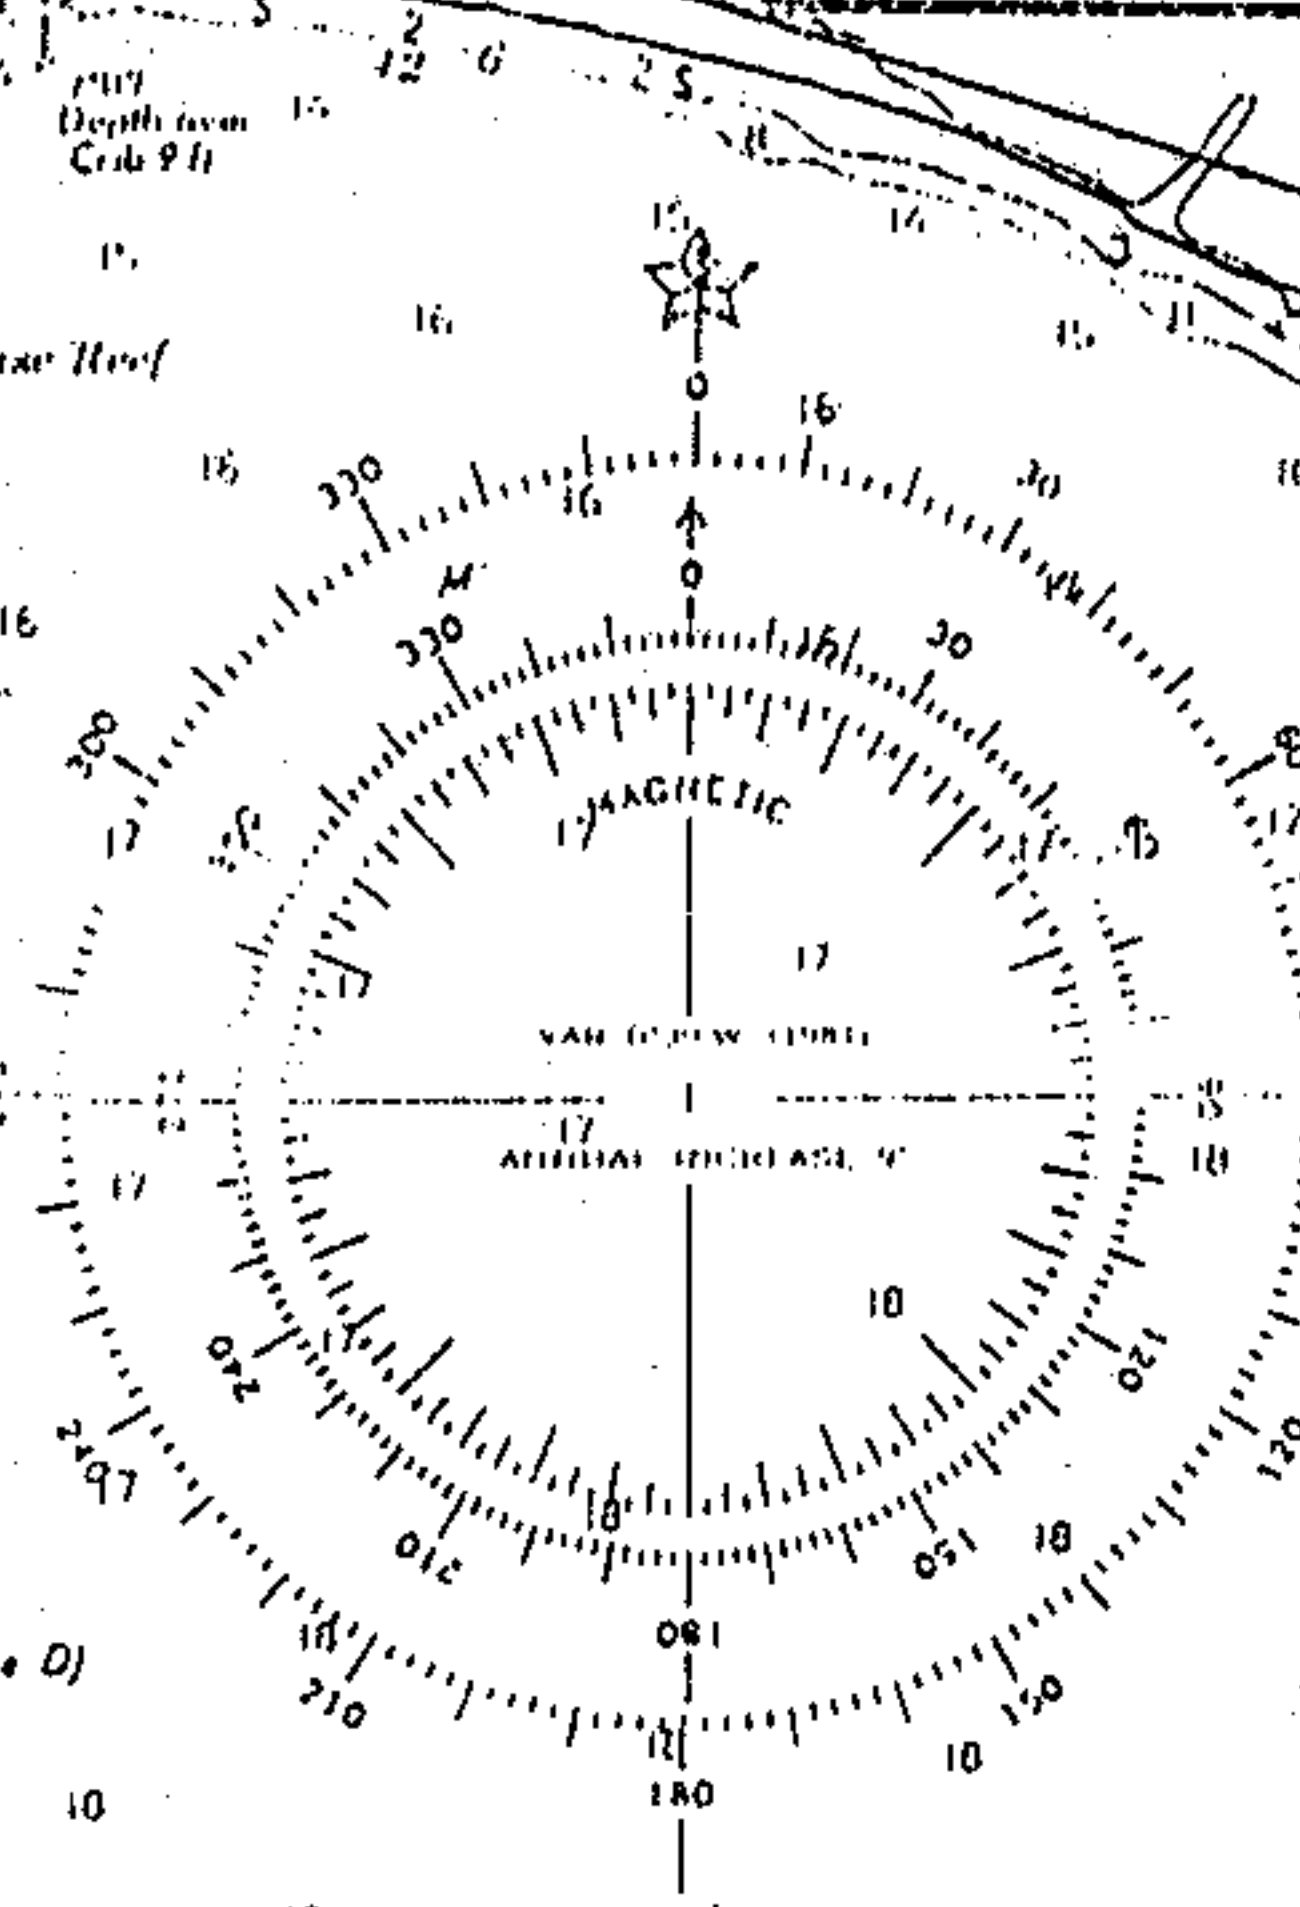

STATUTE MILES  
FEET

STATUTE MILES  
FEET

STATUTE MILES  
FEET

LAKE WINNEBAGO

SOUNDINGS IN FEET  
FEET

Source: Wisconsin Department of Natural Resources 608-266-2621  
Lake Winnebago – Fond du Lac County, Wisconsin DNR Lake Map  
Date – Jul 1981 - Historical Lake Map - Not for Navigation  
A Public Document - Please Identify the Source when using it.