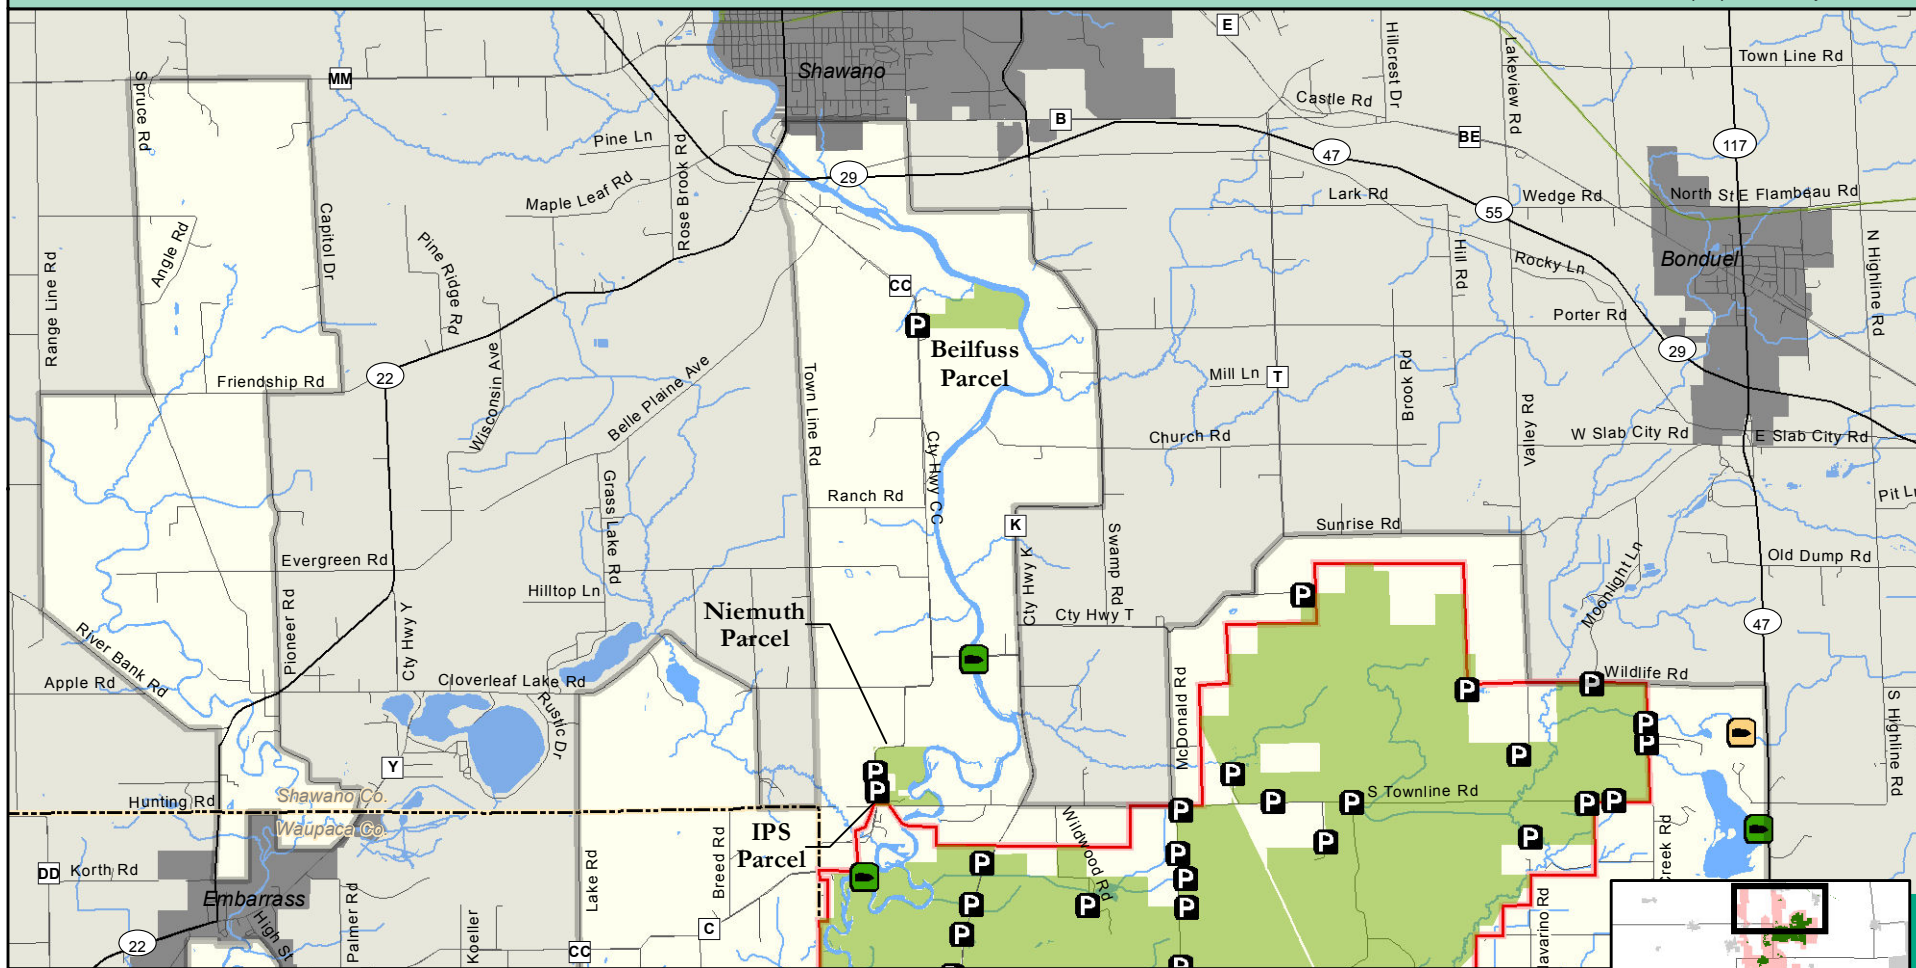

# Lower Wolf River Bottomlands Natural Resources Area

### Infrastructure and Special Use Areas

WISCONSIN DEPARTMENT  
OF NATURAL RESOURCES  
Bureau of Facilities and Lands

WM/EM-LWRENRA-MP-E1 acr  
Map Updated: May 21, 2012

MAP E-1

- Lower Wolf River Bottoms NRA
- DNR Fee
- P Parking Area
- Boat Landing
- State Boat Landing--Improved
- County Boat Landing--Unimproved