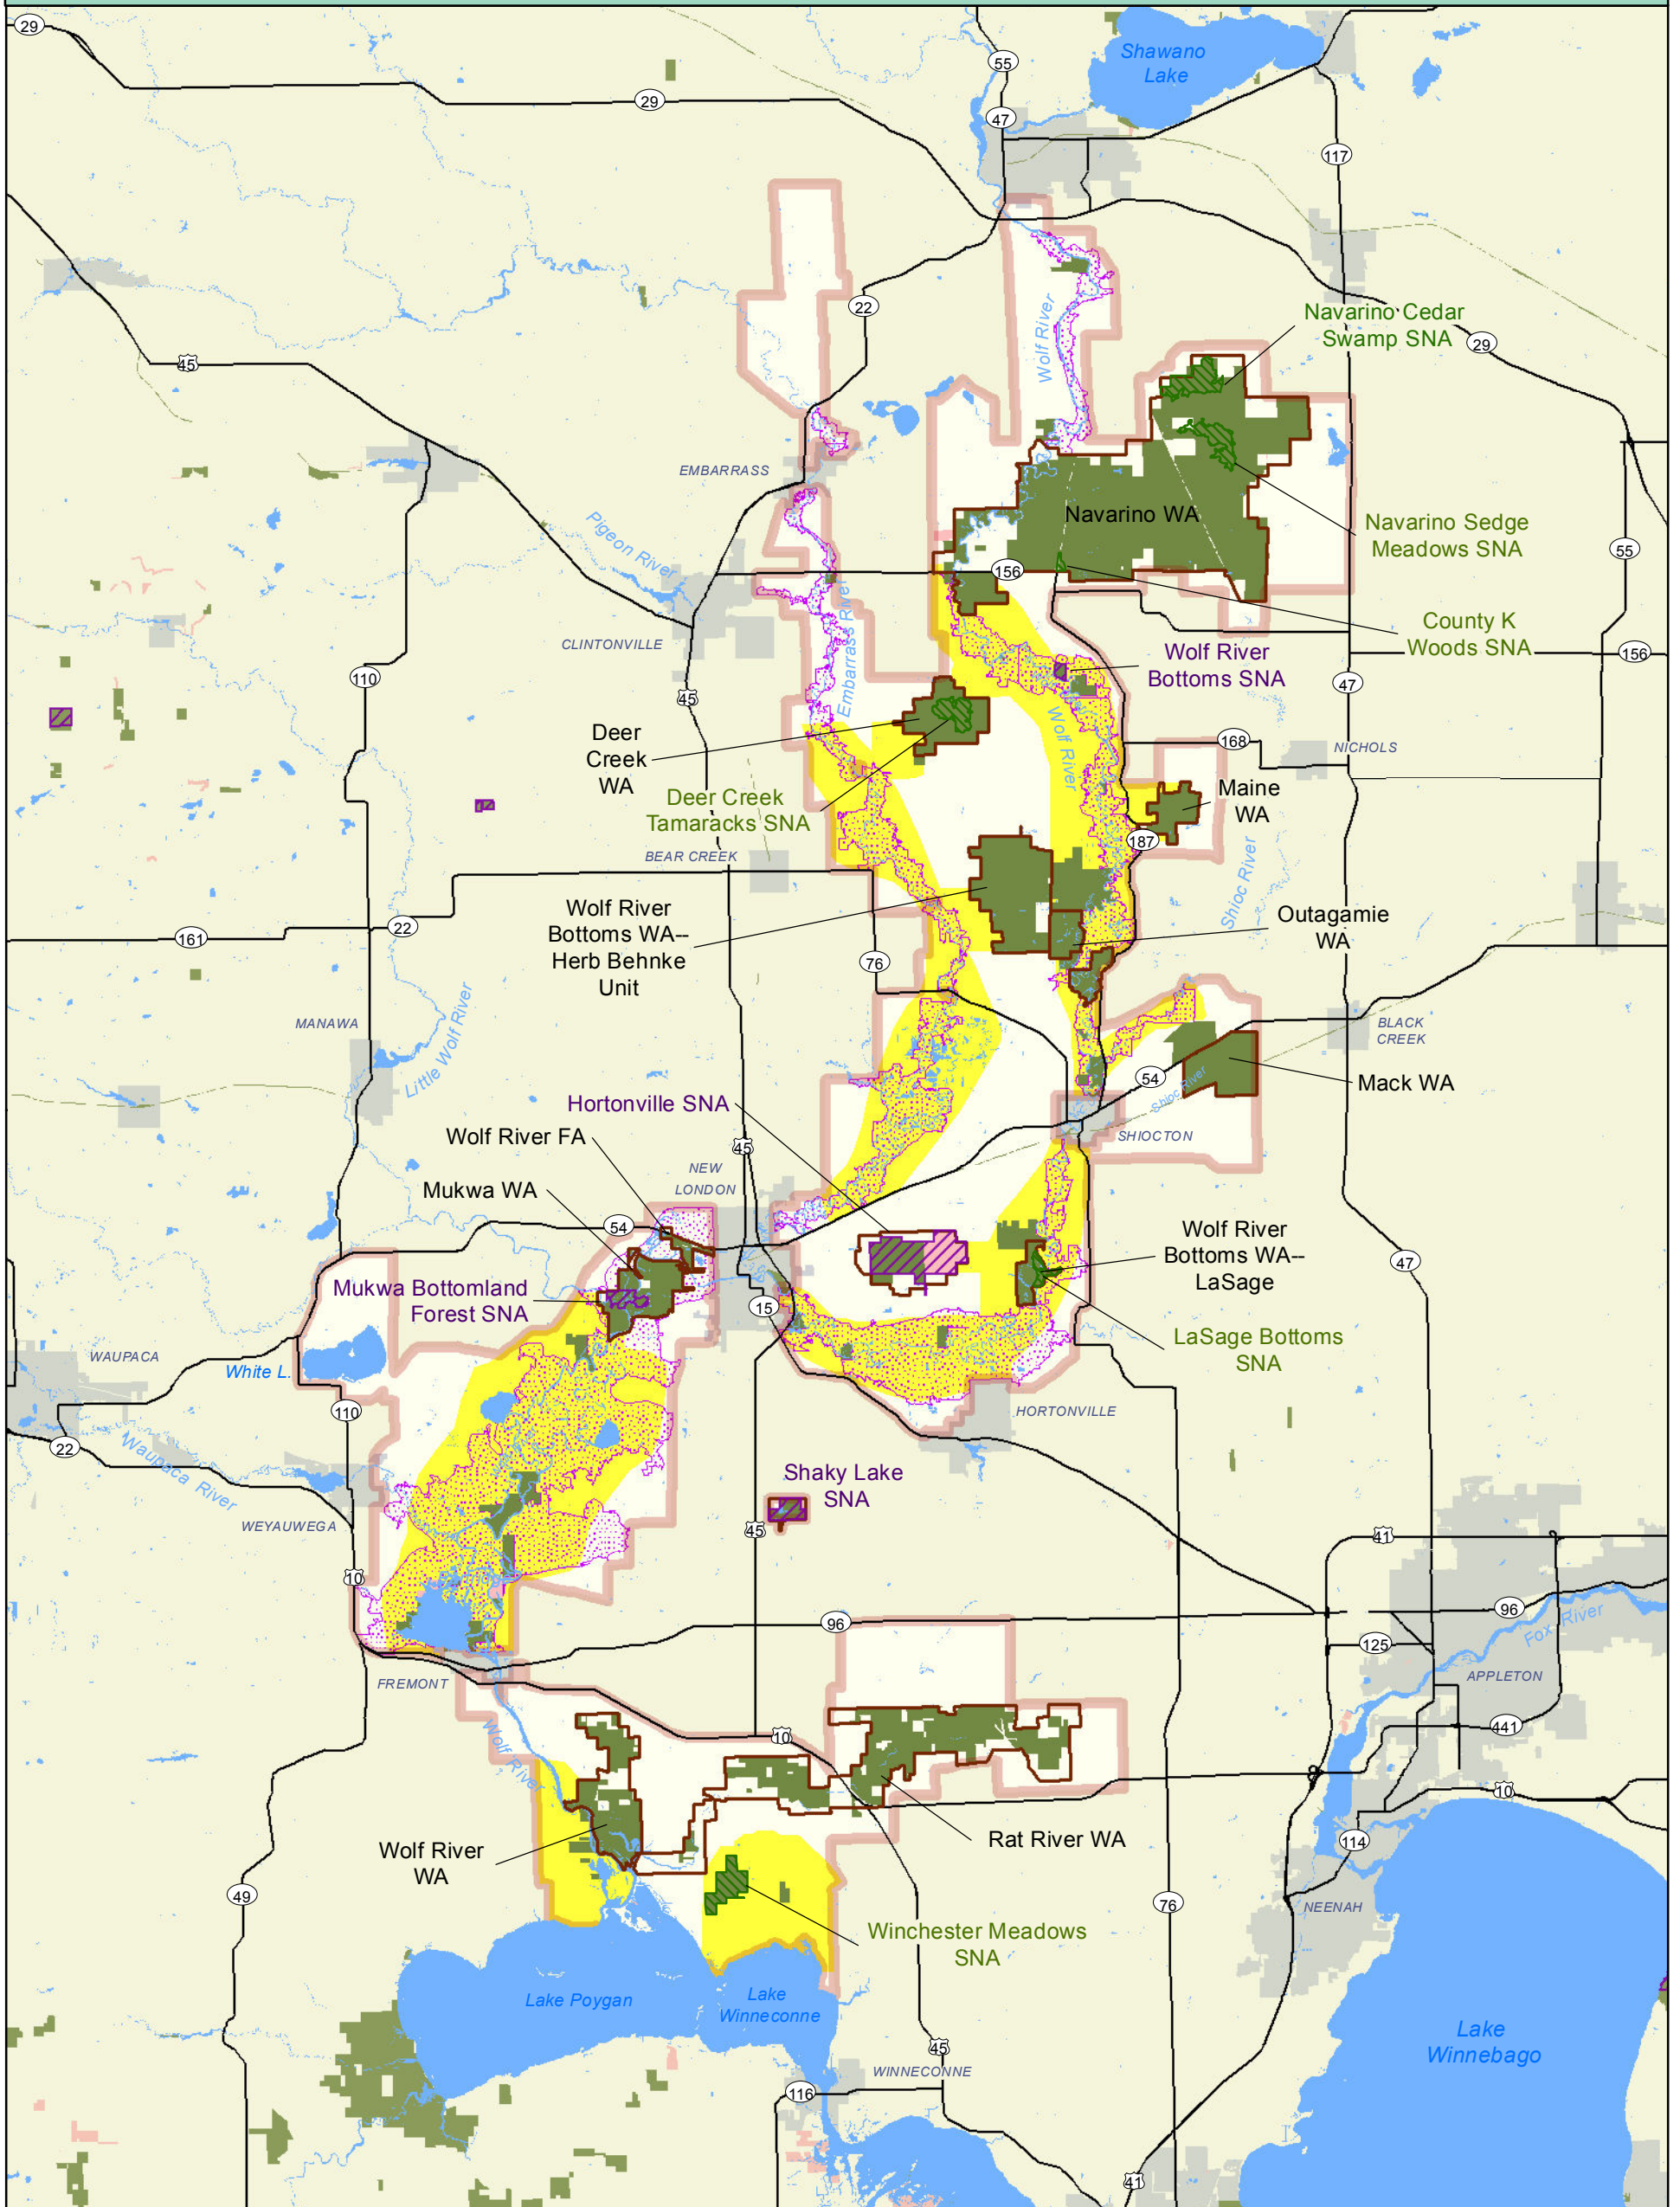

LOWER WOLF RIVER BOTTOMLANDS NATURAL RESOURCES AREA

Focus Areas & River Corridor

DNR Managed Land	DNR Project Areas	Focus Areas of Interest
Fee Land	Existing State Natural Area	Lower Wolf/Embarass River Corridors Native Community Mgt Area
Easement	New State Natural Area	

WISCONSIN DEPARTMENT OF NATURAL RESOURCES
Bureau of Facilities and Lands

WM-LWRBSRA-MP-C acf
Map Updated: November 2012

MAP C