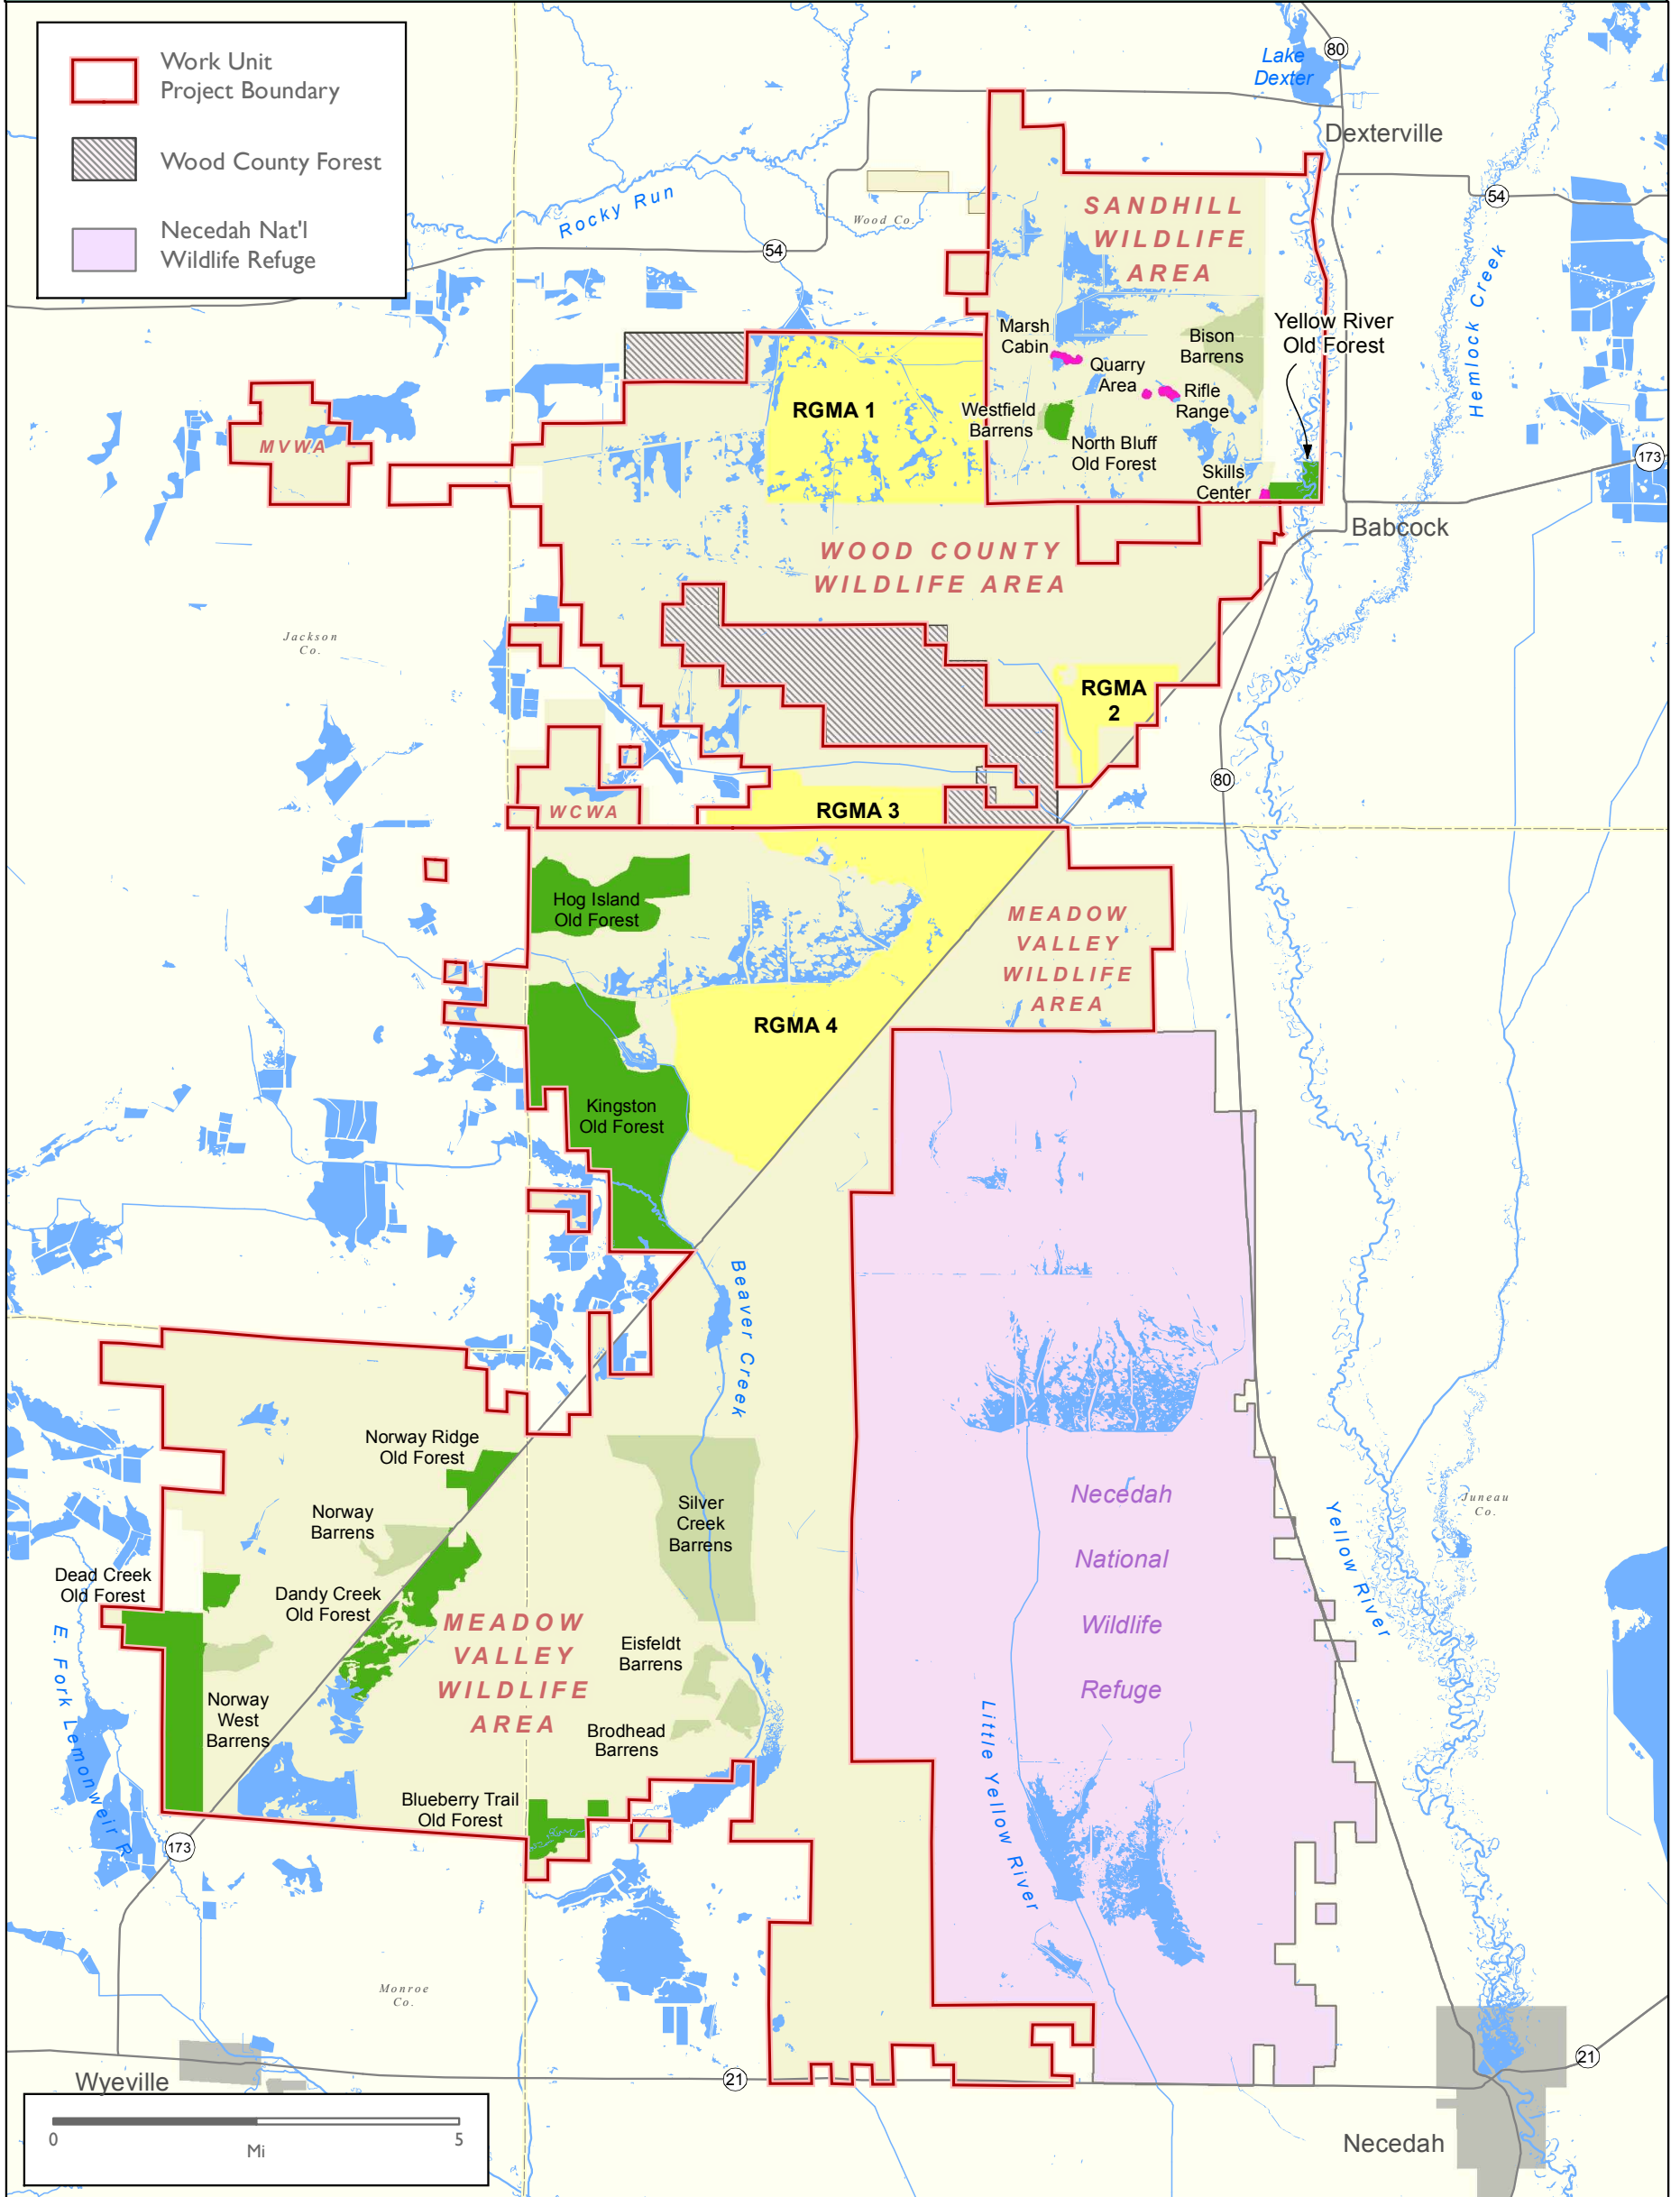

SANDHILL-MEADOW VALLEY WORK UNIT

NR44 Land Management Classification

MAP B

NR44 Land Management Classifications

Special Management Area

Special Management Area

Habitat Management Area

General Habitat Management

Ruffed Grouse Management

Native Community Mgt Area

Barrens

Old Forest

WISCONSIN DEPARTMENT OF NATURAL RESOURCES
Bureau of Facilities and Lands

PR-SWMVWC-MP-B ac
Map Updated: January 2012

MAP B