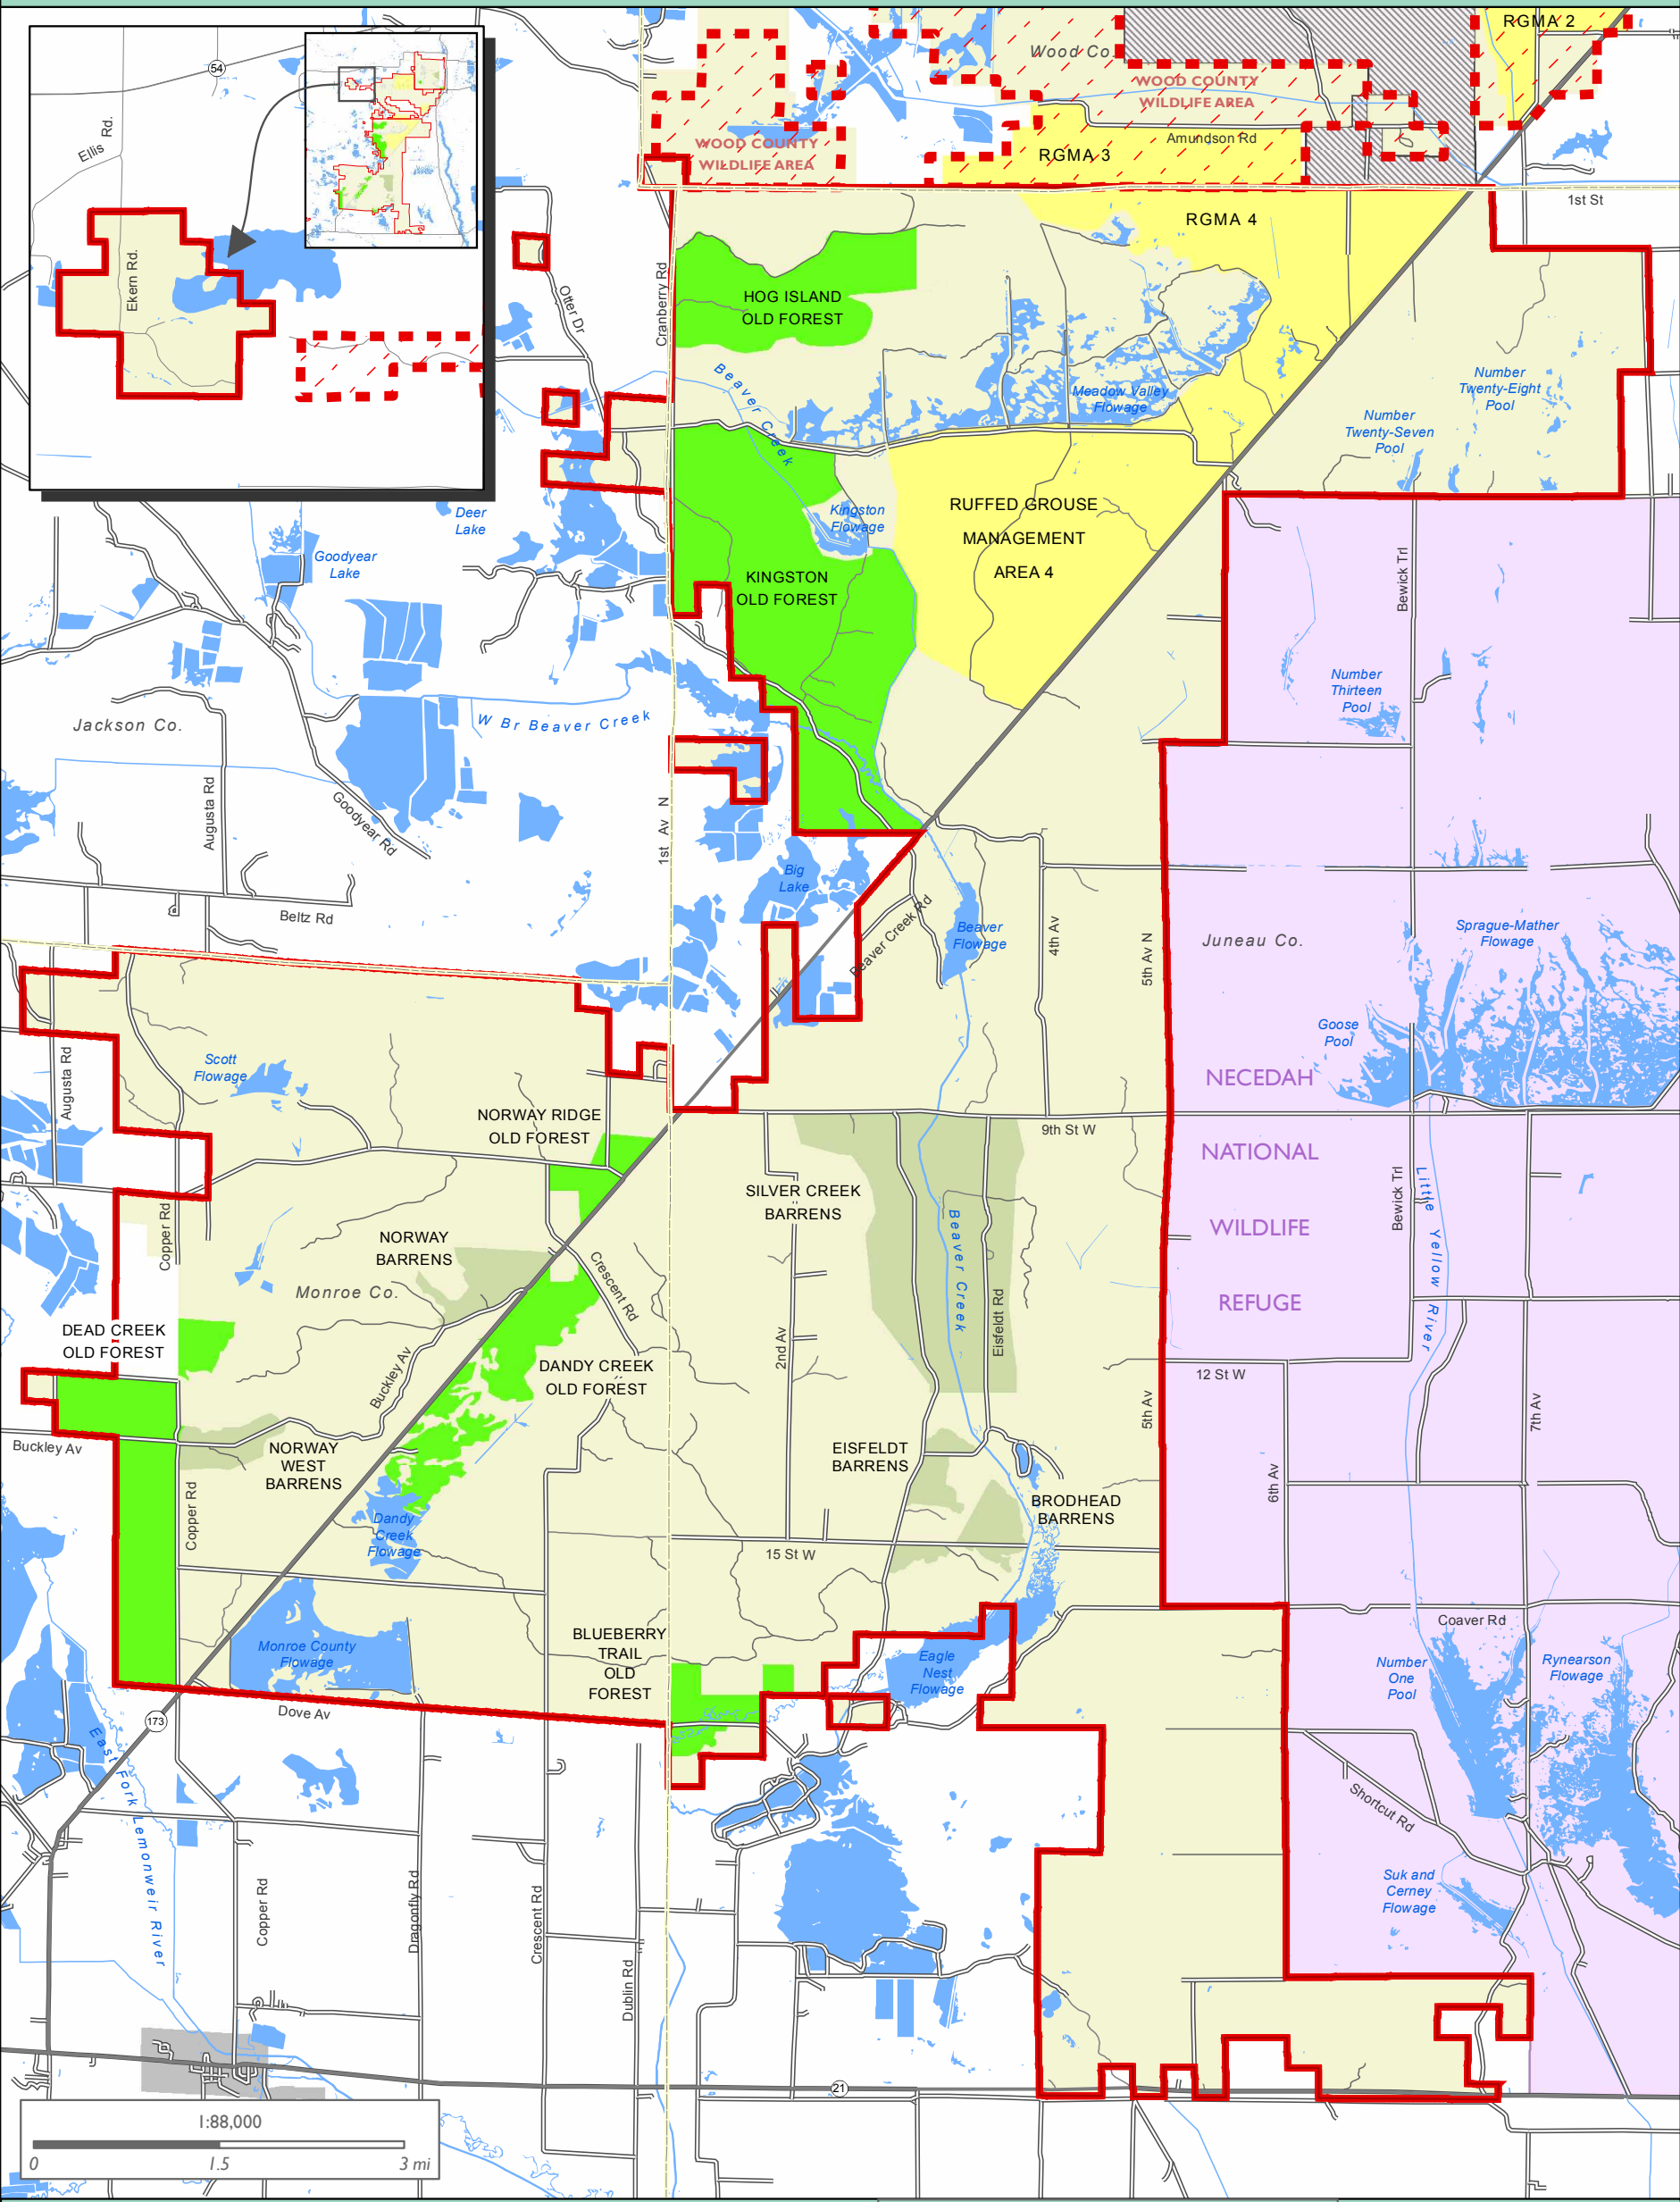

MEADOW VALLEY WILDLIFE AREA

Sandhill-Meadow Valley Work Unit

NR44 Land Management Classification

MAP B-3	NR44 Land Management Classifications		Habitat Mgt Area		Native Community Mgt Area	
		Ruffed Grouse Management		Barrens		Sandhill & Wood County WA Project Boundary
		General Habitat Management		Old Forest		Wood County Forest
						Necedah Nat'l Wildlife Refuge

WISCONSIN DEPARTMENT OF NATURAL RESOURCES
Bureau of Facilities and Lands

WM-8010-MP-B-3 acr
Map Updated: January 2012

MAP B-3