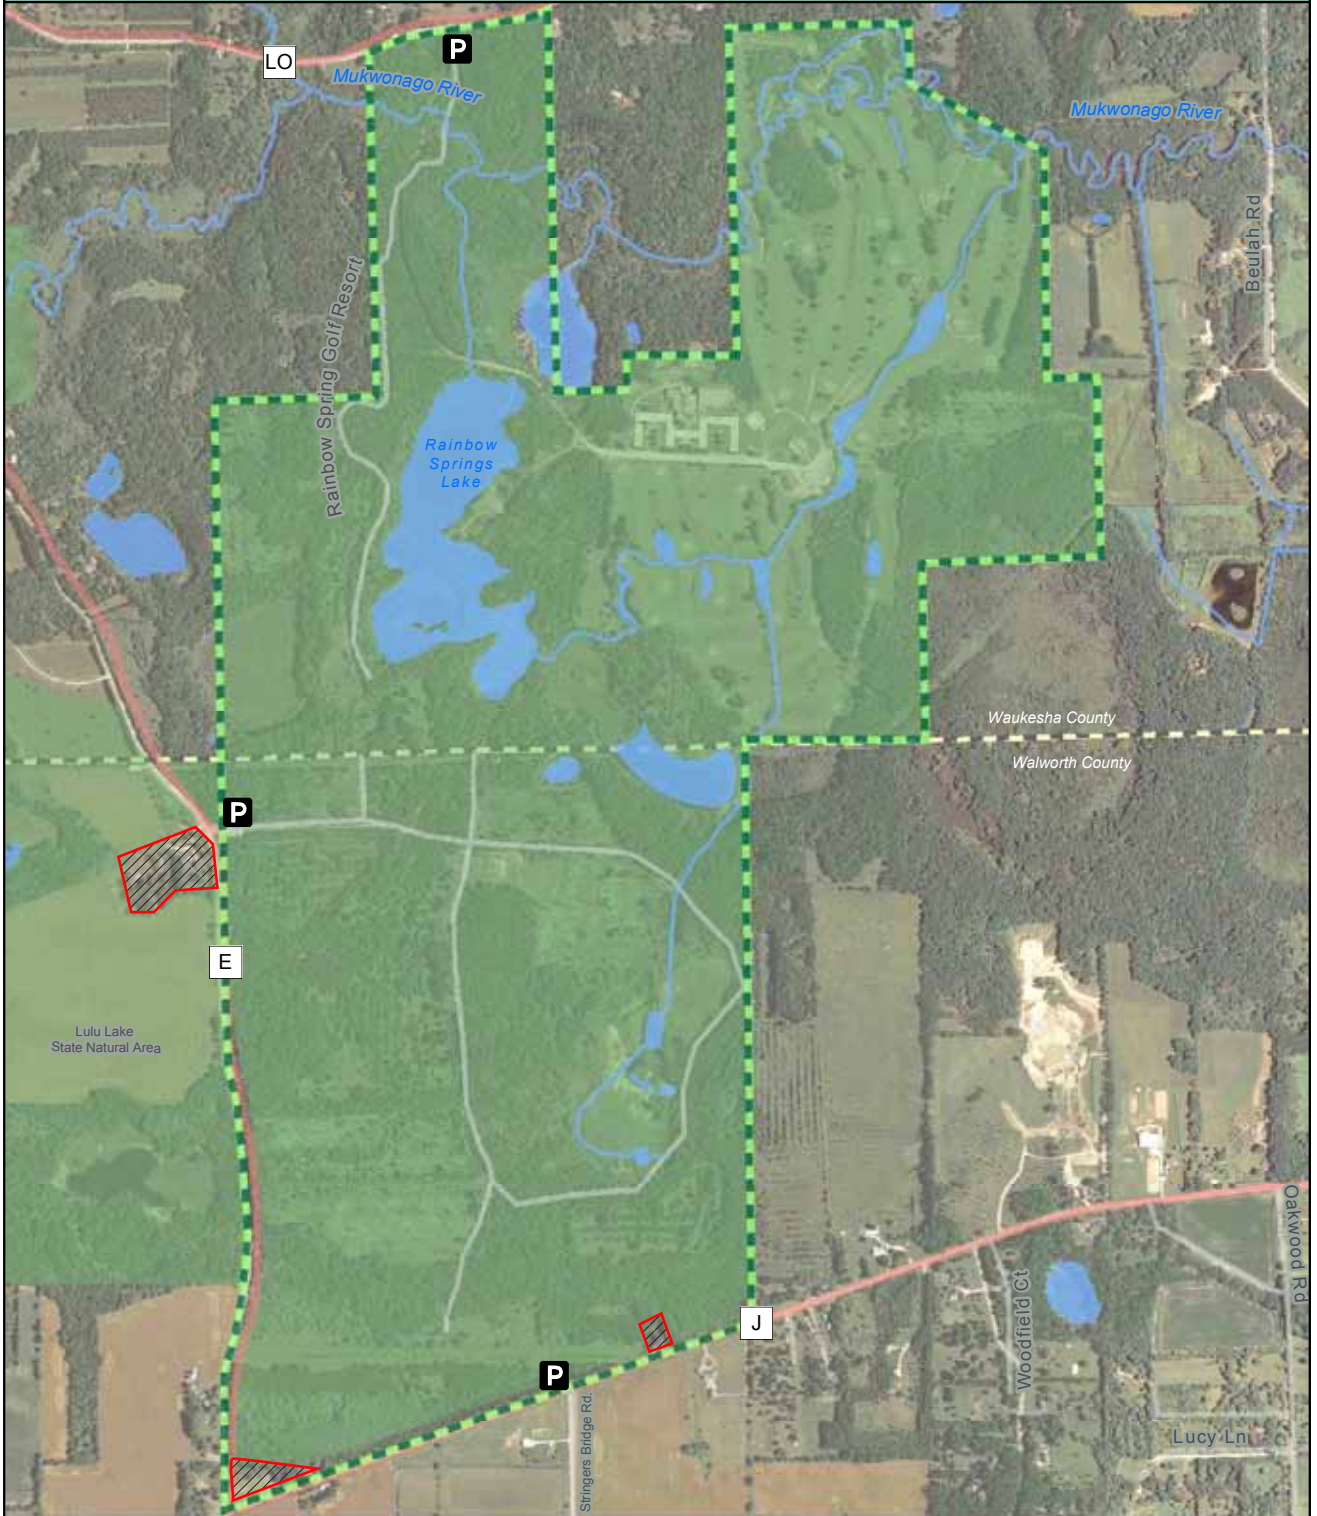

Kettle Moraine State Forest-Southern Unit Mukwonago River Unit

Project Boundary

0 0.25 0.5 mi

Mukwonago River Unit
Project Boundary

Private Property

Parking Area

County Boundary

WISCONSIN DEPARTMENT
OF NATURAL RESOURCES
Bureau of Facilities and Lands

SF-9262-MP-Facilities-C acr
Map Updated: April 2012