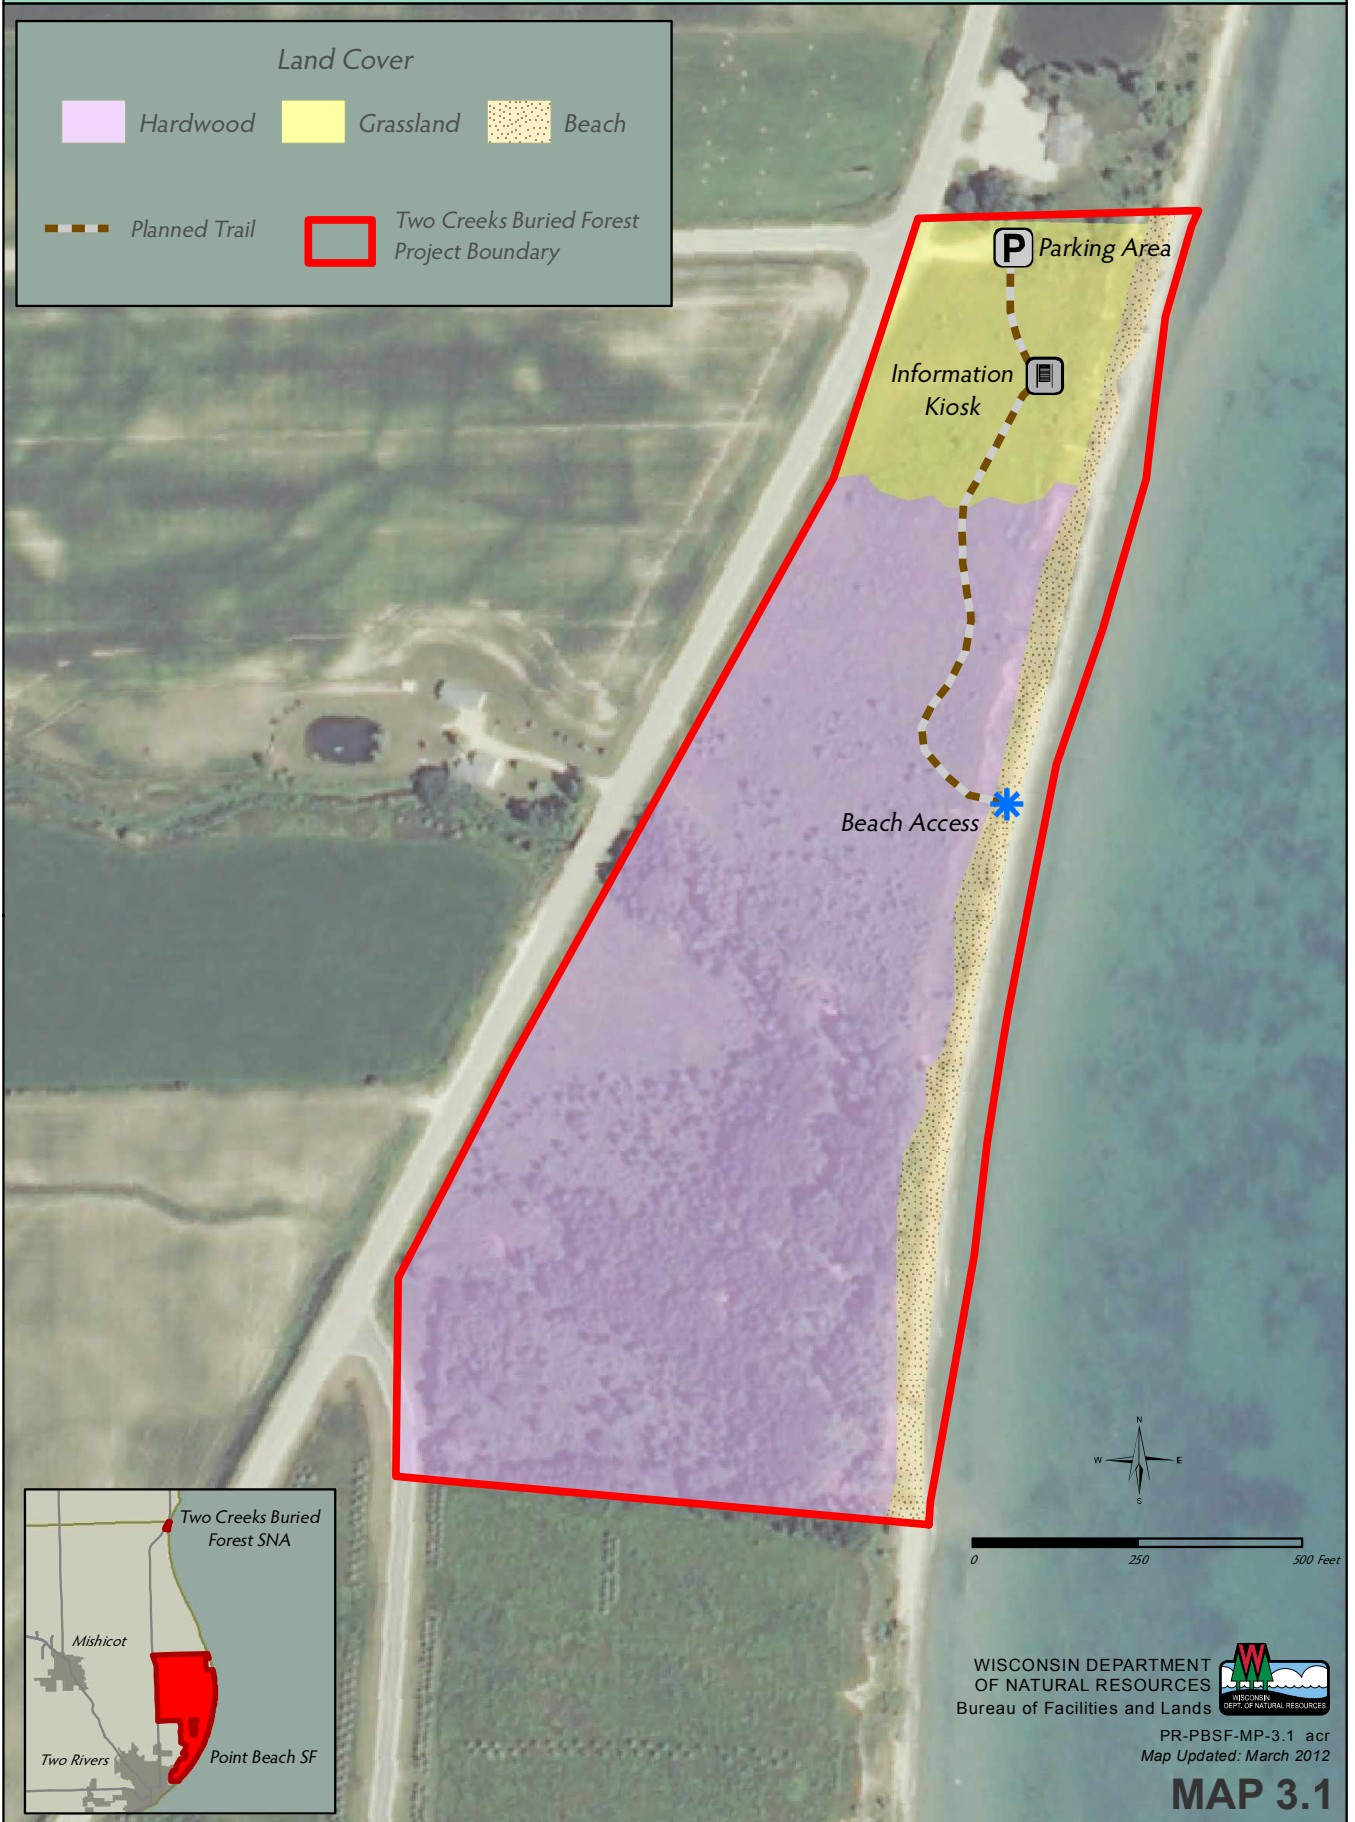

# Two Creeks Buried Forest

State Natural Area & Ice Age Scientific Reserve Unit  
Map 3.1: Vegetation & Development

Land Cover

 Hardwood	 Grassland	 Beach
 Planned Trail	 Two Creeks Buried Forest Project Boundary	

WISCONSIN DEPARTMENT  
OF NATURAL RESOURCES  
Bureau of Facilities and Lands

PR-PBSF-MP-3.1 acr  
Map Updated: March 2012

**MAP 3.1**