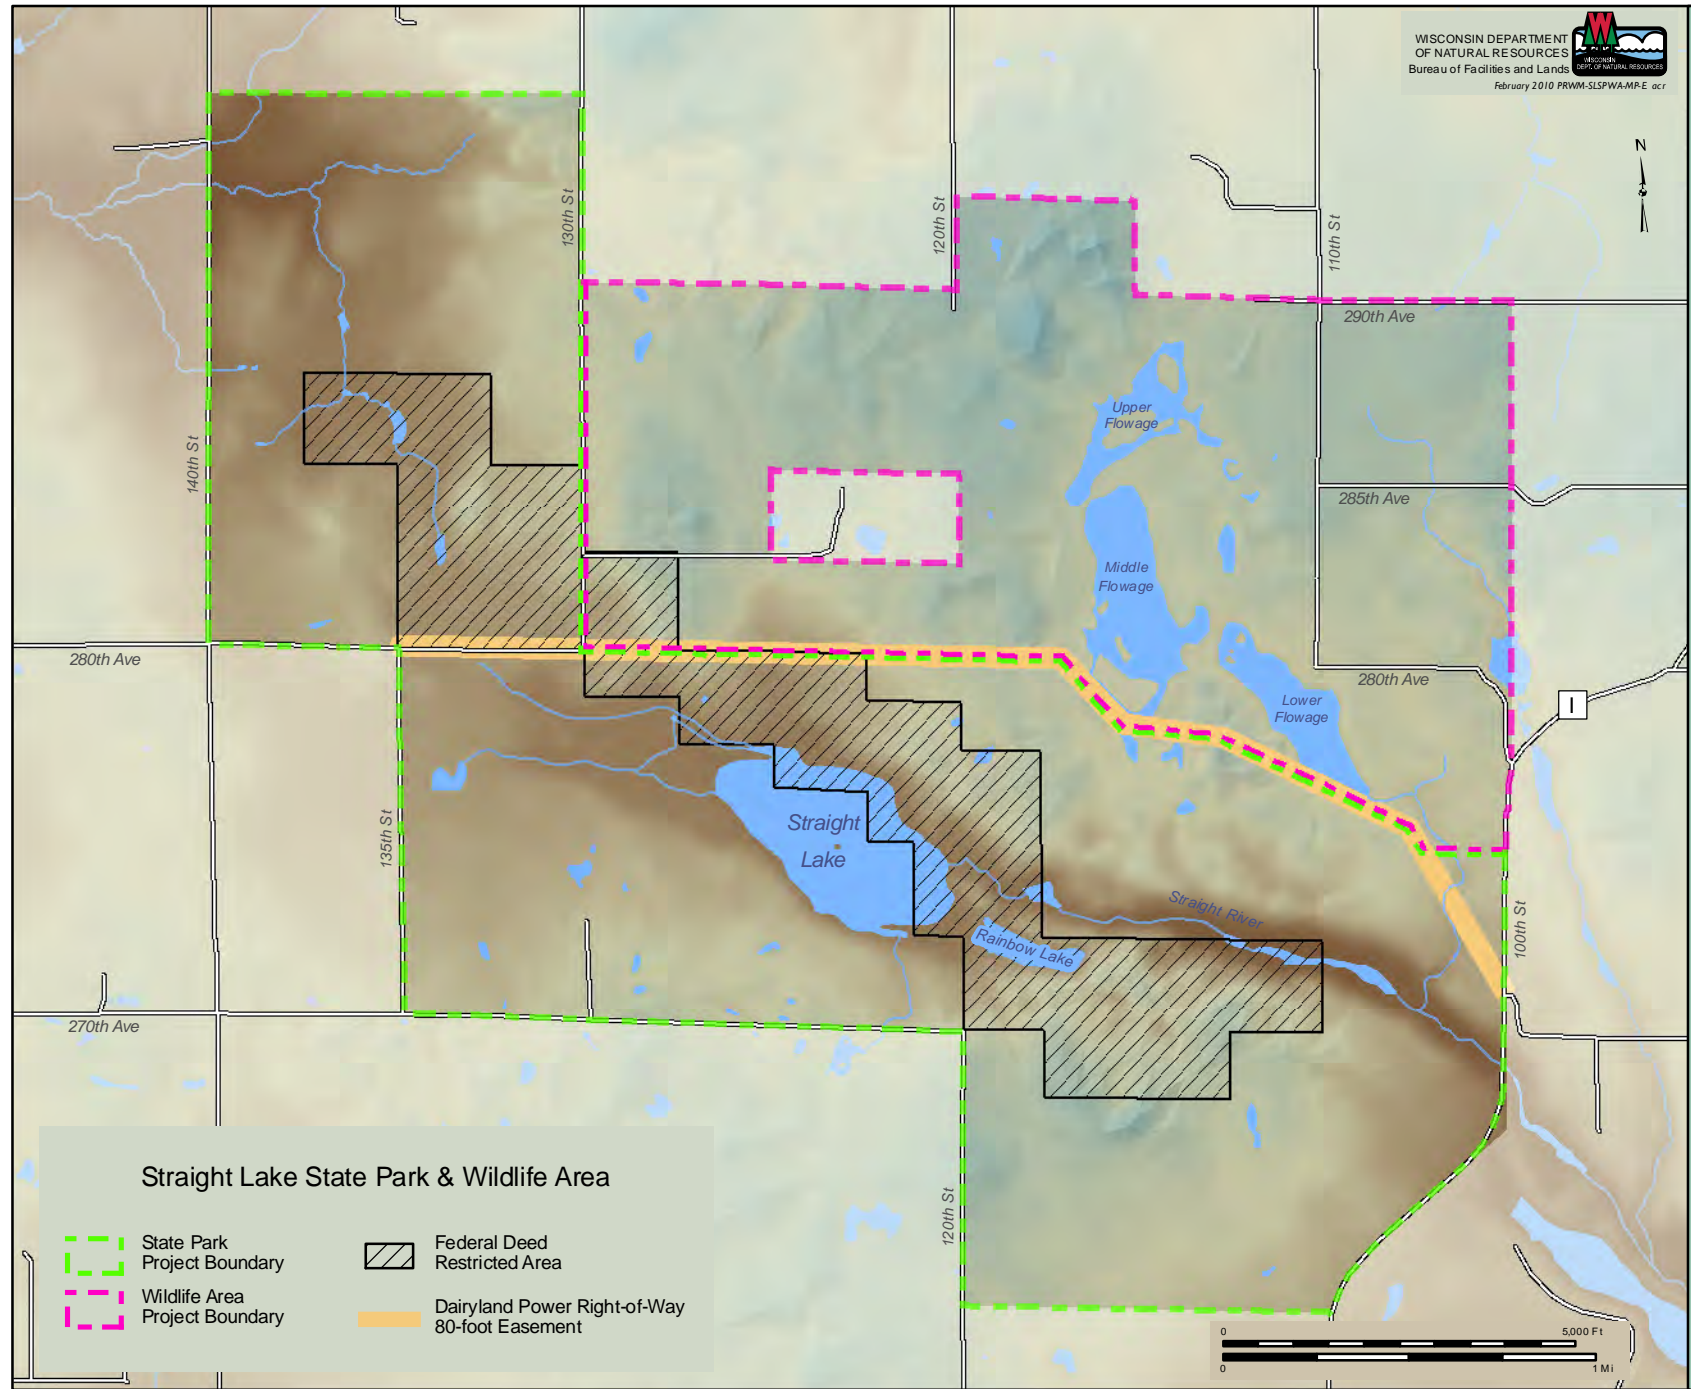

STRAIGHT LAKE STATE PARK and WILDLIFE AREA  
 Easements and Restrictive Covenants (2009) MAP E

Straight Lake State Park & Wildlife Area

-  State Park Project Boundary
-  Wildlife Area Project Boundary
-  Federal Deed Restricted Area
-  Dairyland Power Right-of-Way 80-foot Easement