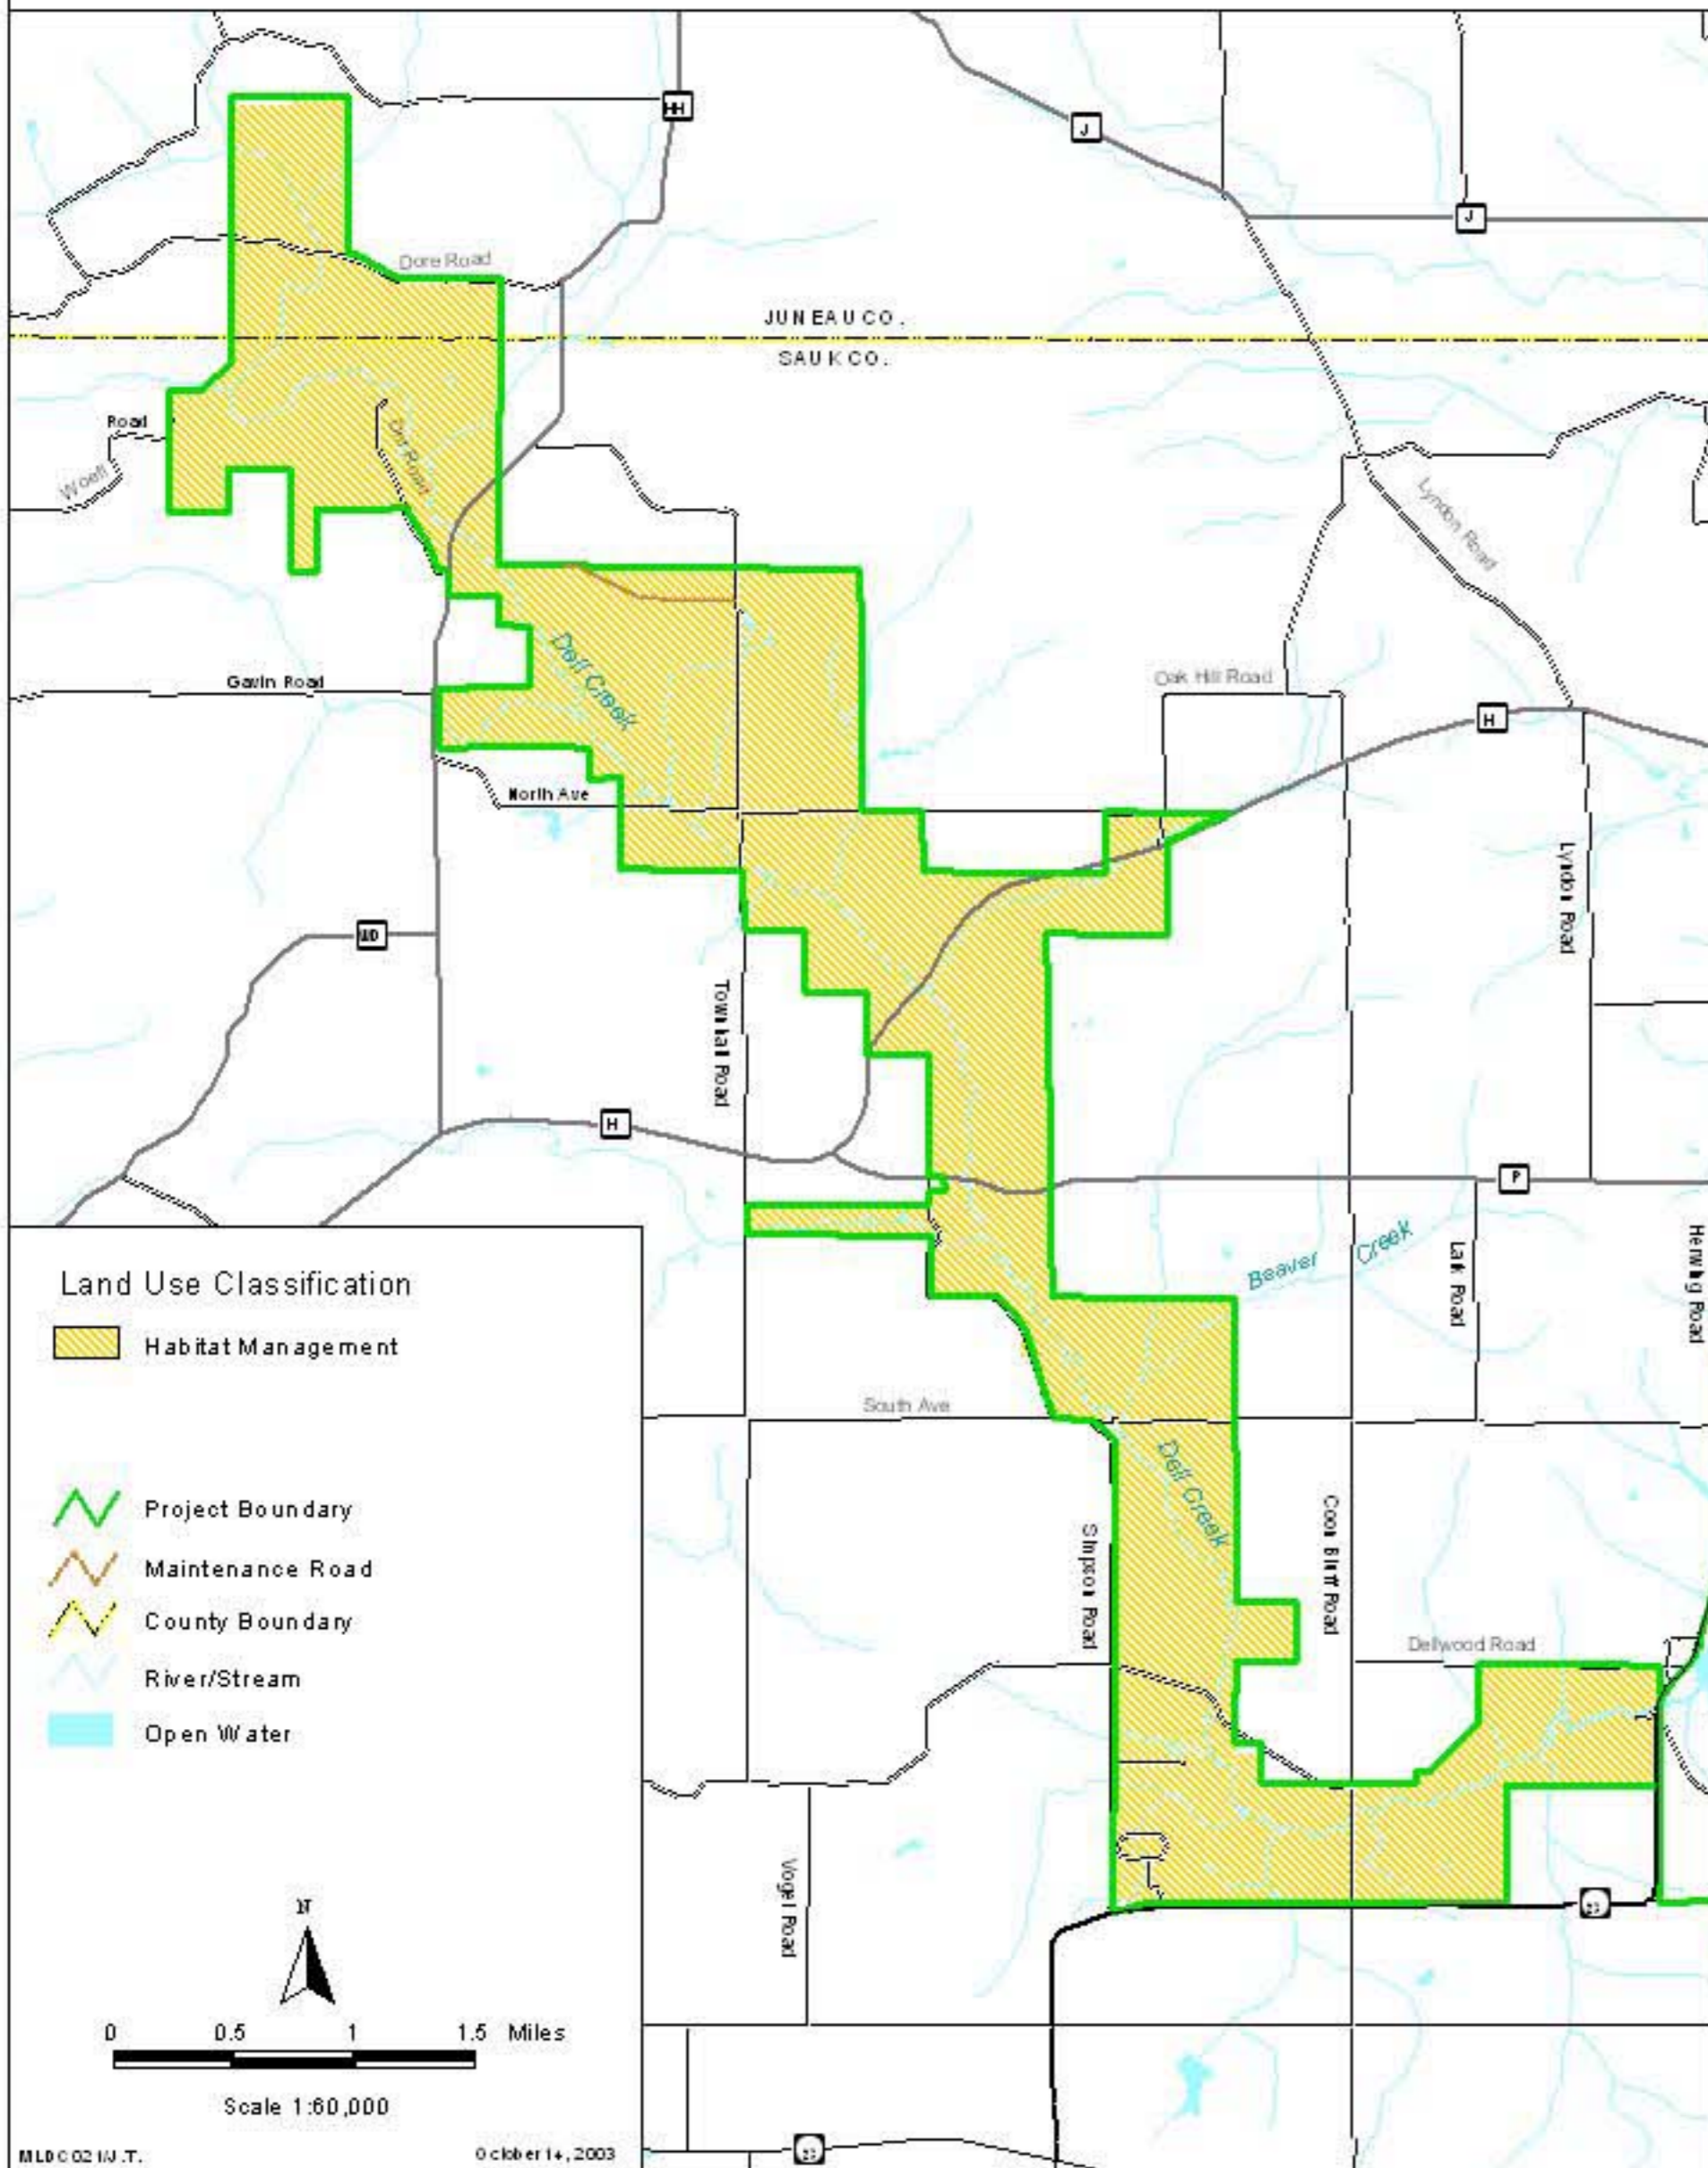

Dell Creek State Wildlife Area

Mirror Lake State Park