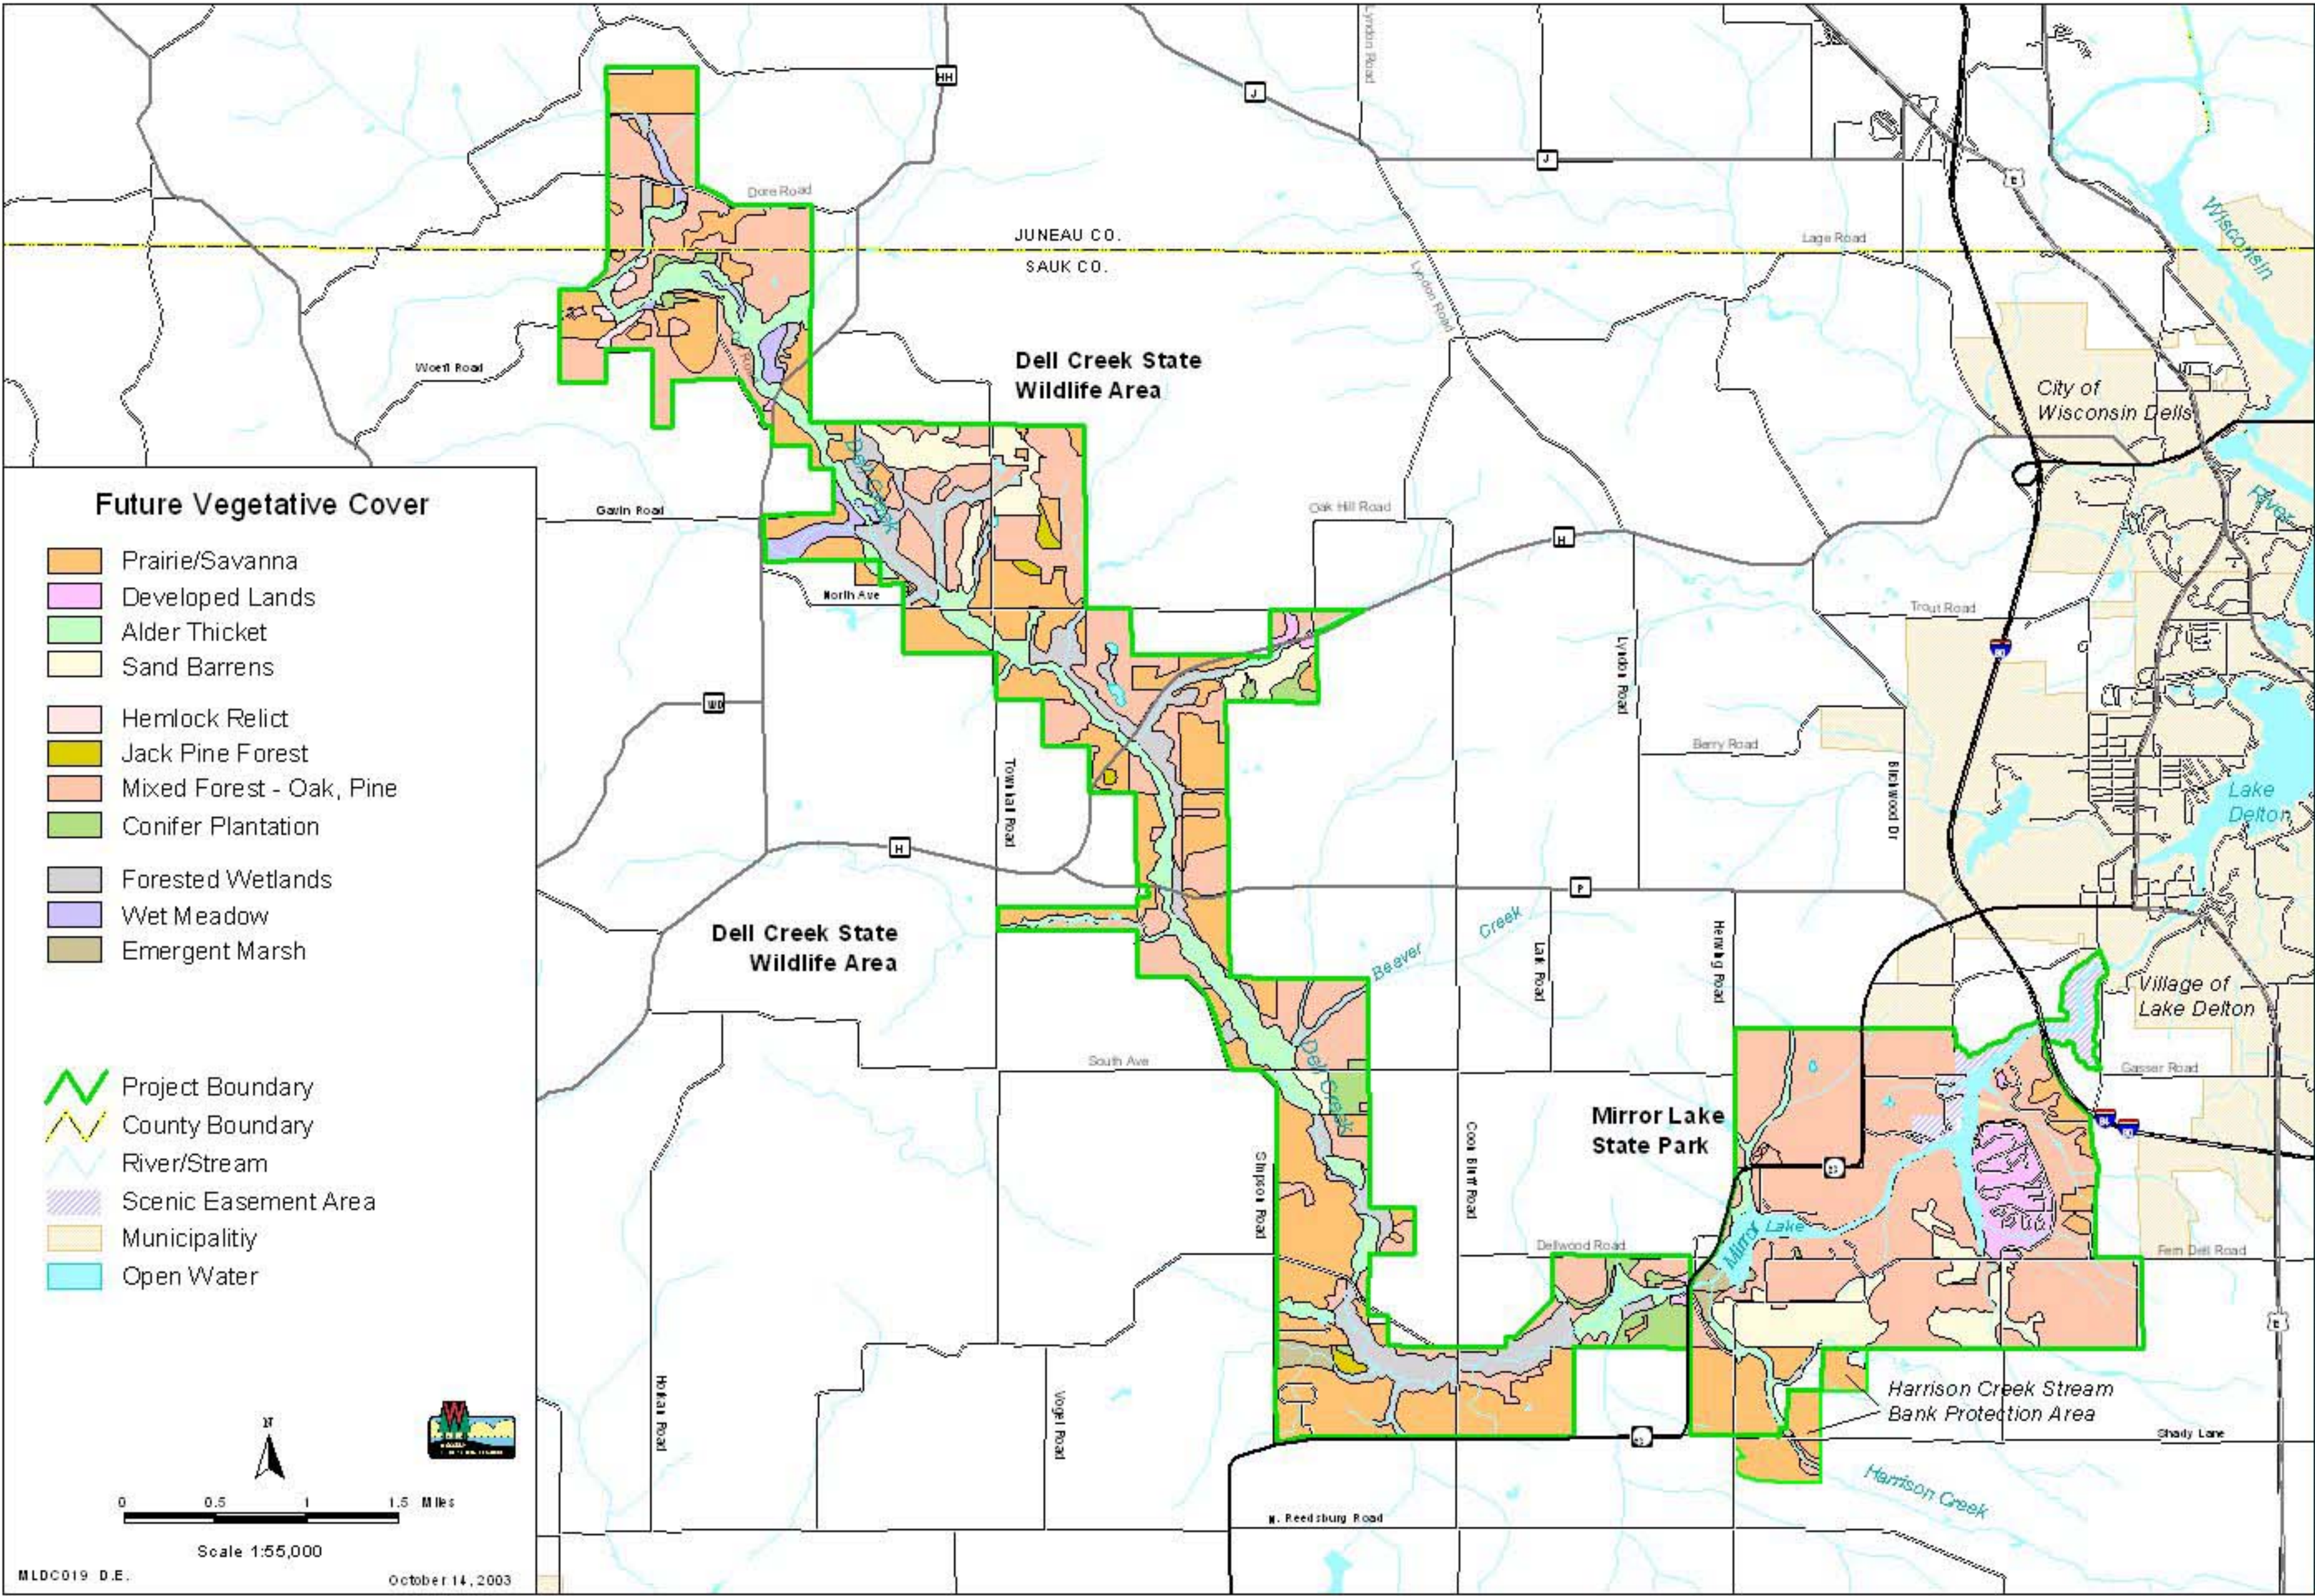

Mirror Lake State Park & Dell Creek State Wildlife Area
 Map F
 Future Vegetative Cover

Future Vegetative Cover

- Prairie/Savanna
- Developed Lands
- Alder Thicket
- Sand Barrens
- Hemlock Relict
- Jack Pine Forest
- Mixed Forest - Oak, Pine
- Conifer Plantation
- Forested Wetlands
- Wet Meadow
- Emergent Marsh

- Project Boundary
- County Boundary
- River/Stream
- Scenic Easement Area
- Municipality
- Open Water