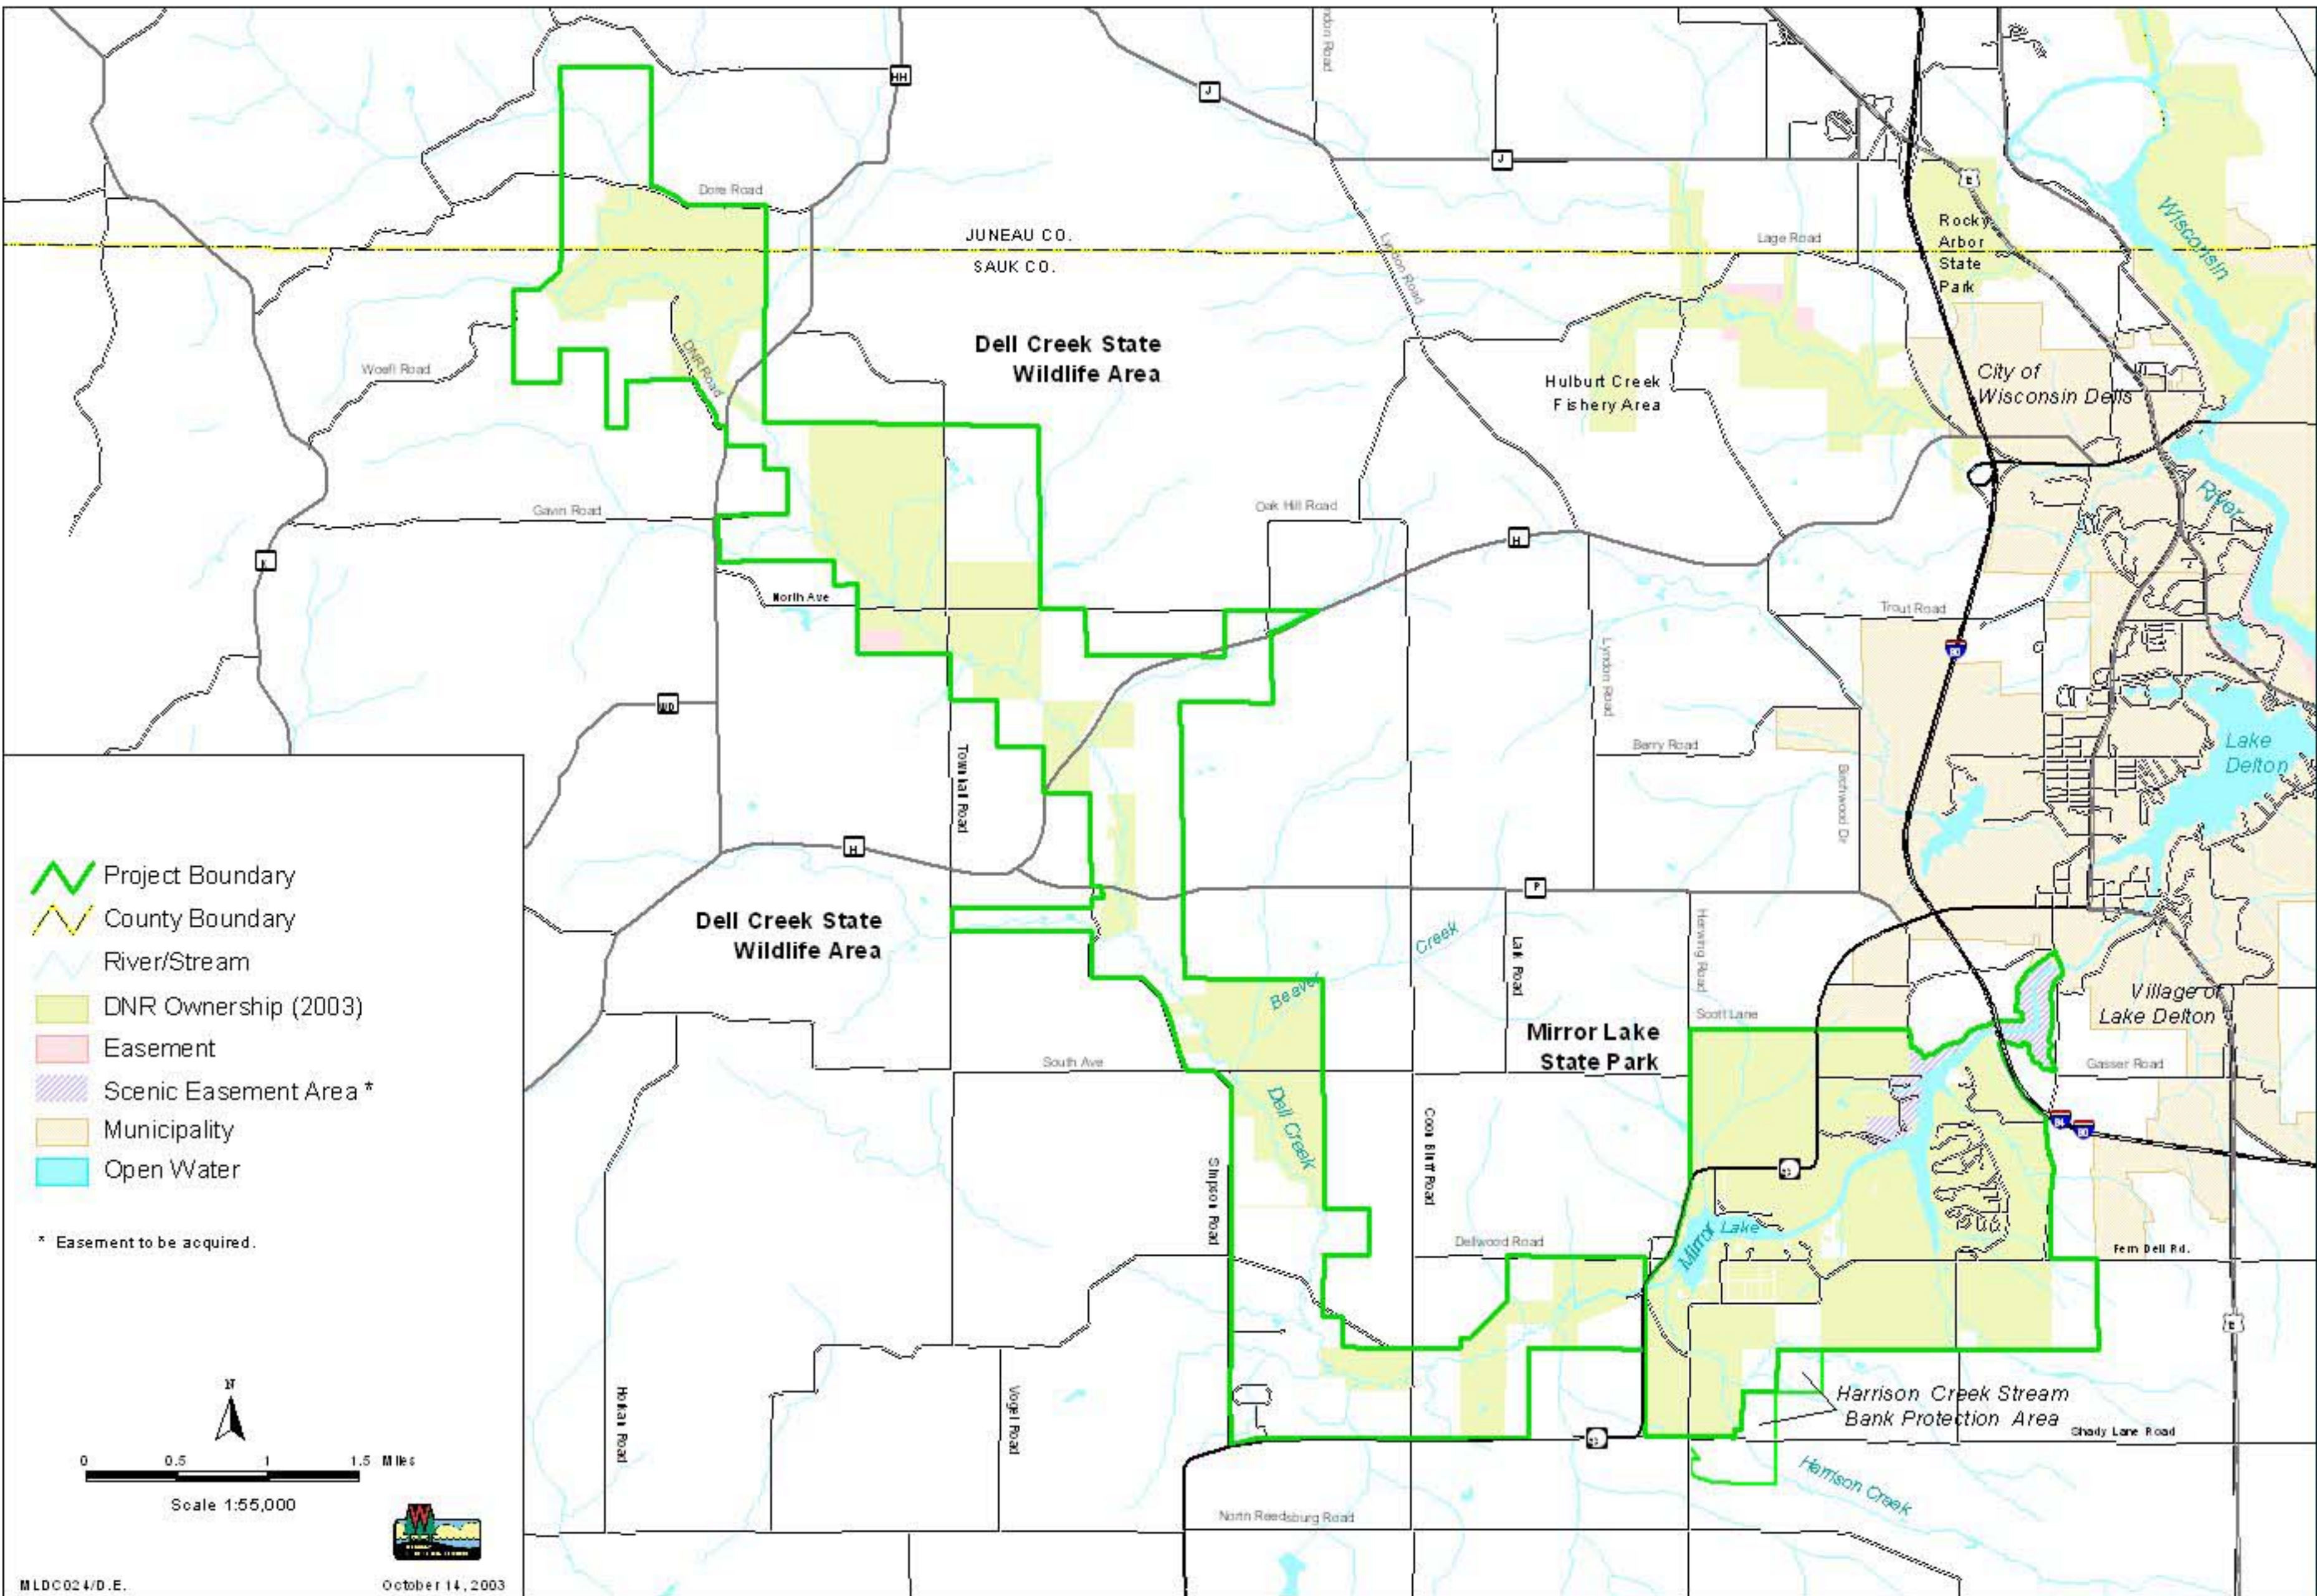

Mirror Lake State Park & Dell Creek State Wildlife Area
 Map B
 Land Ownership

- Project Boundary
- County Boundary
- River/Stream
- DNR Ownership (2003)
- Easement
- Scenic Easement Area *
- Municipality
- Open Water

* Easement to be acquired.