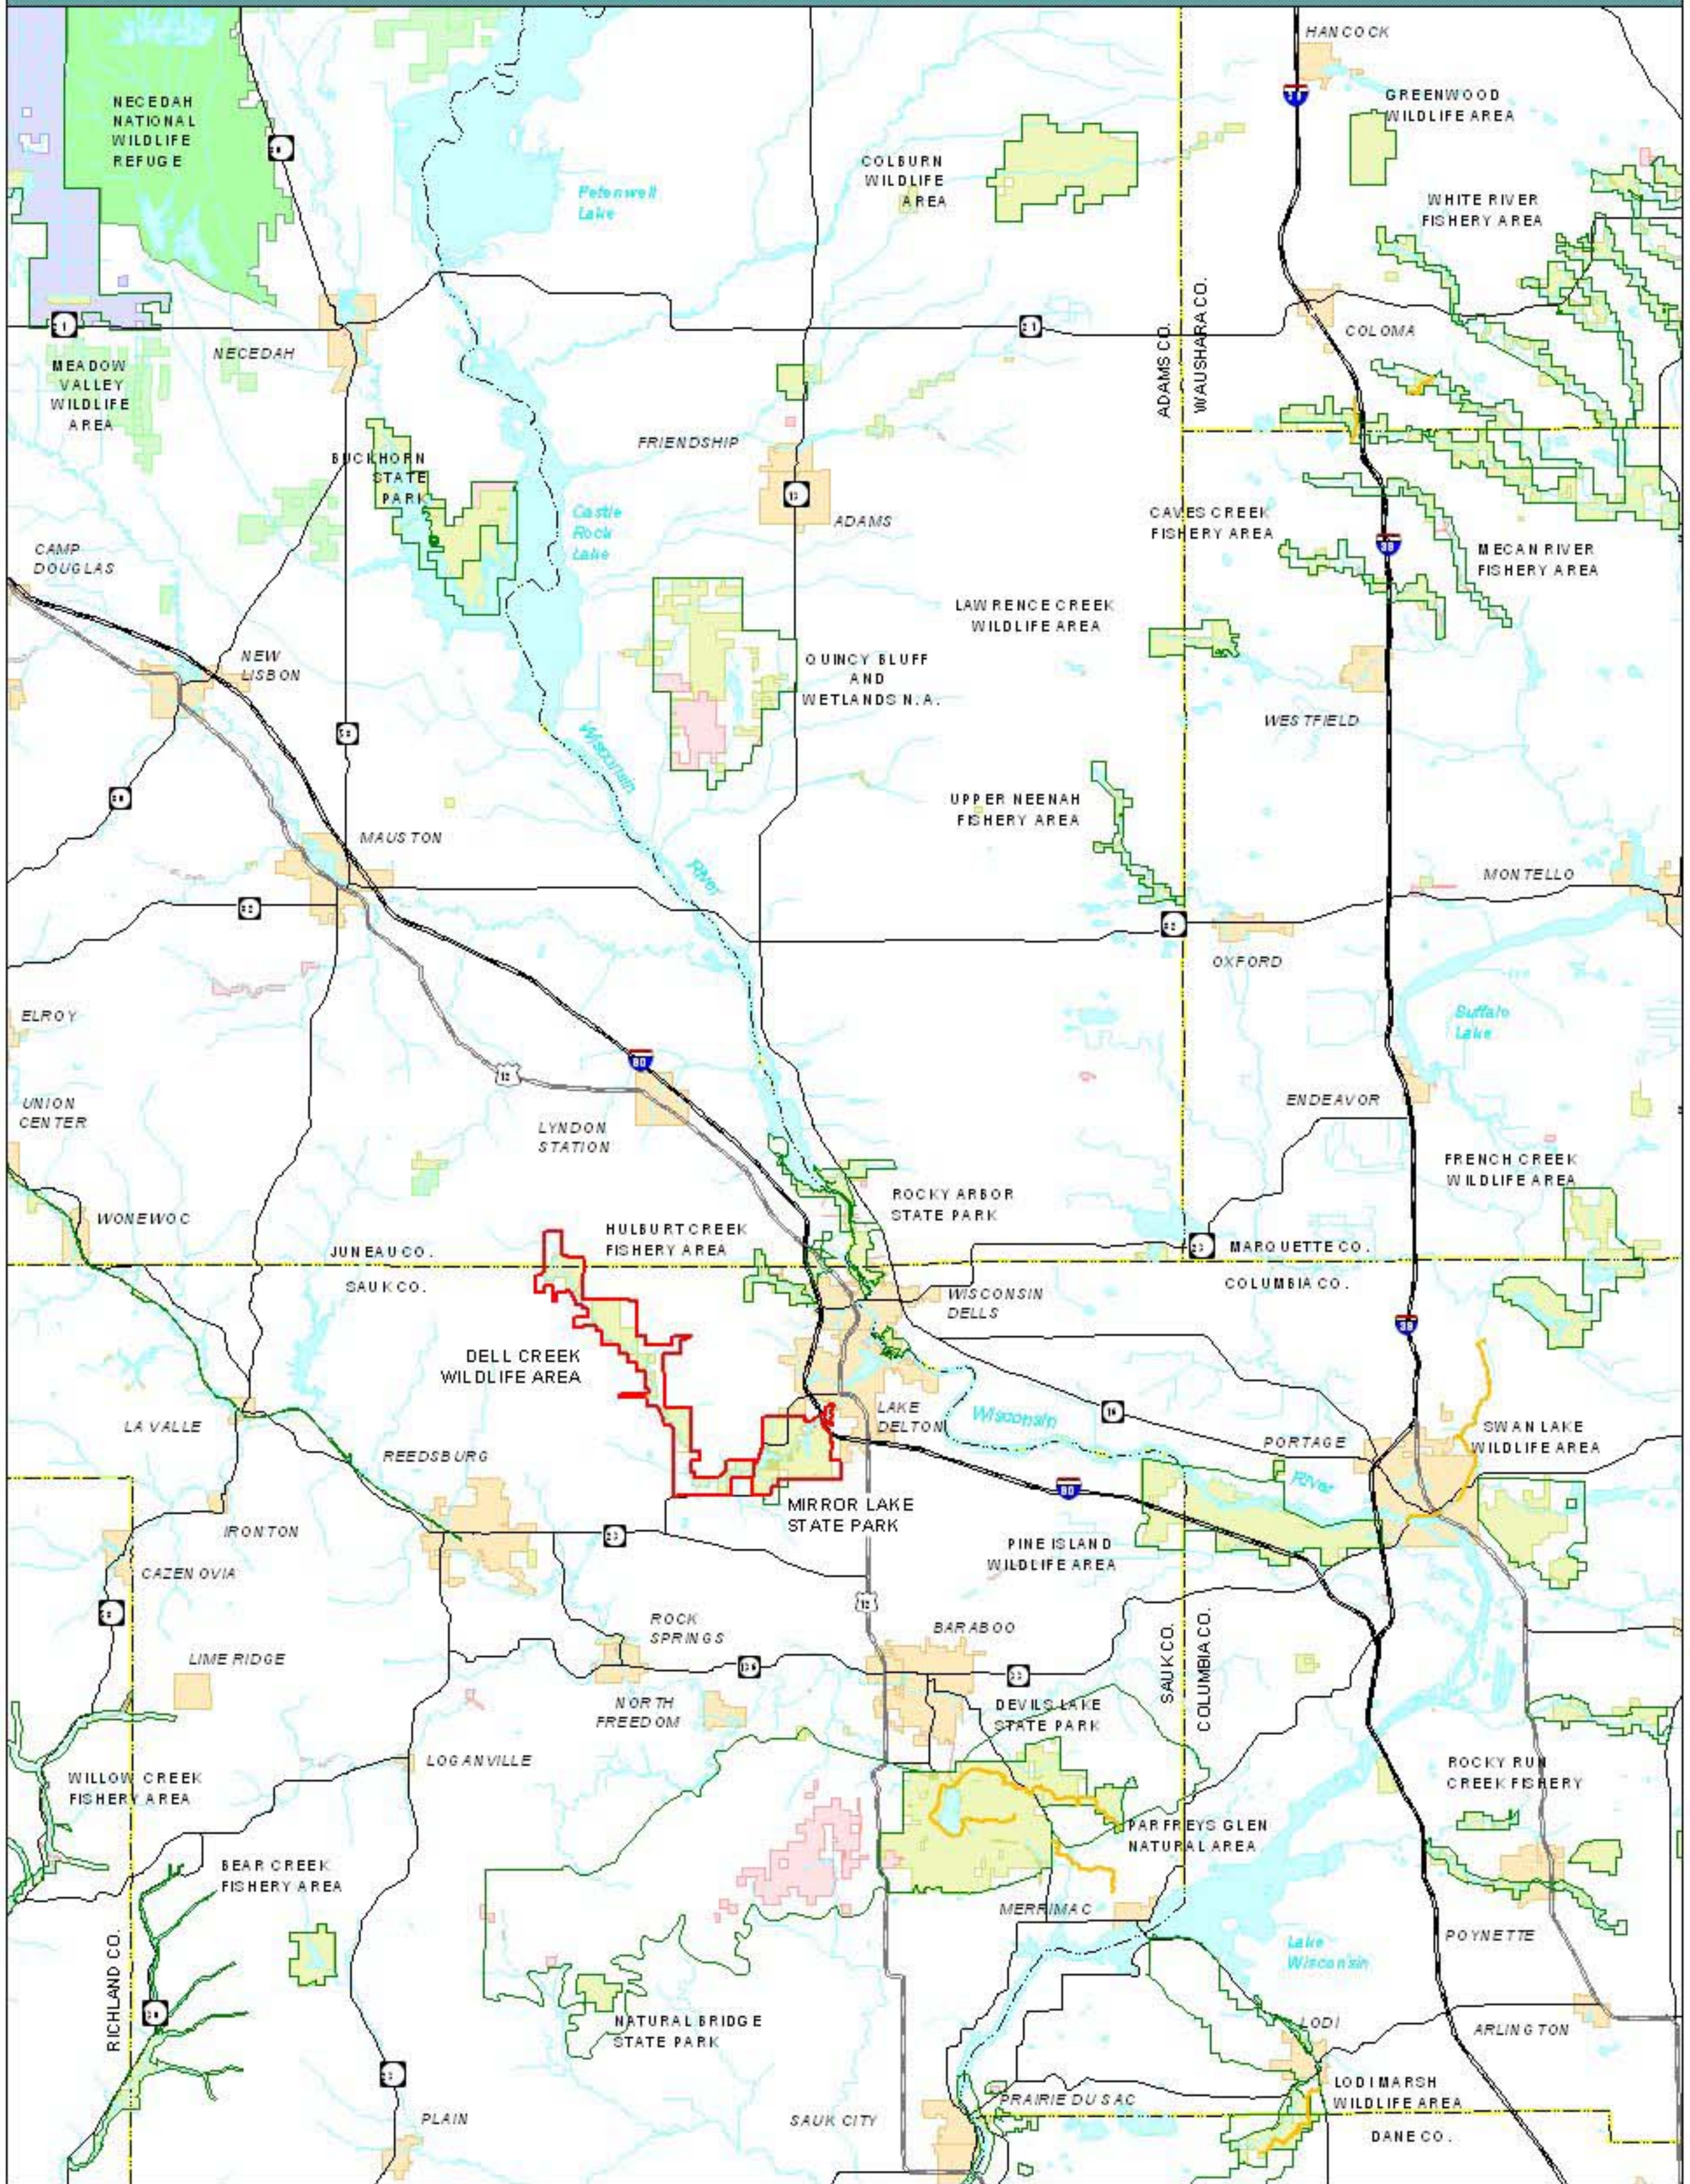

Mirror Lake State Park & Dell Creek State Wildlife Area

Map A Regional Location Map

DNR Managed Lands

- | | | |
|------------------------|-----------------|--------------------|
| Ownership | Federal Land | Interstate Highway |
| Easement | County Forest | U.S. Highway |
| Lease | Municipality | State Highway |
| Mirror Lake/Dell Creek | Openwater | |
| DNR Project Boundary | Rivers/Streams | |
| Ice Age Trail | County Boundary | |

October 14, 2003

MLDC 000 Cartography by: Dan Egan