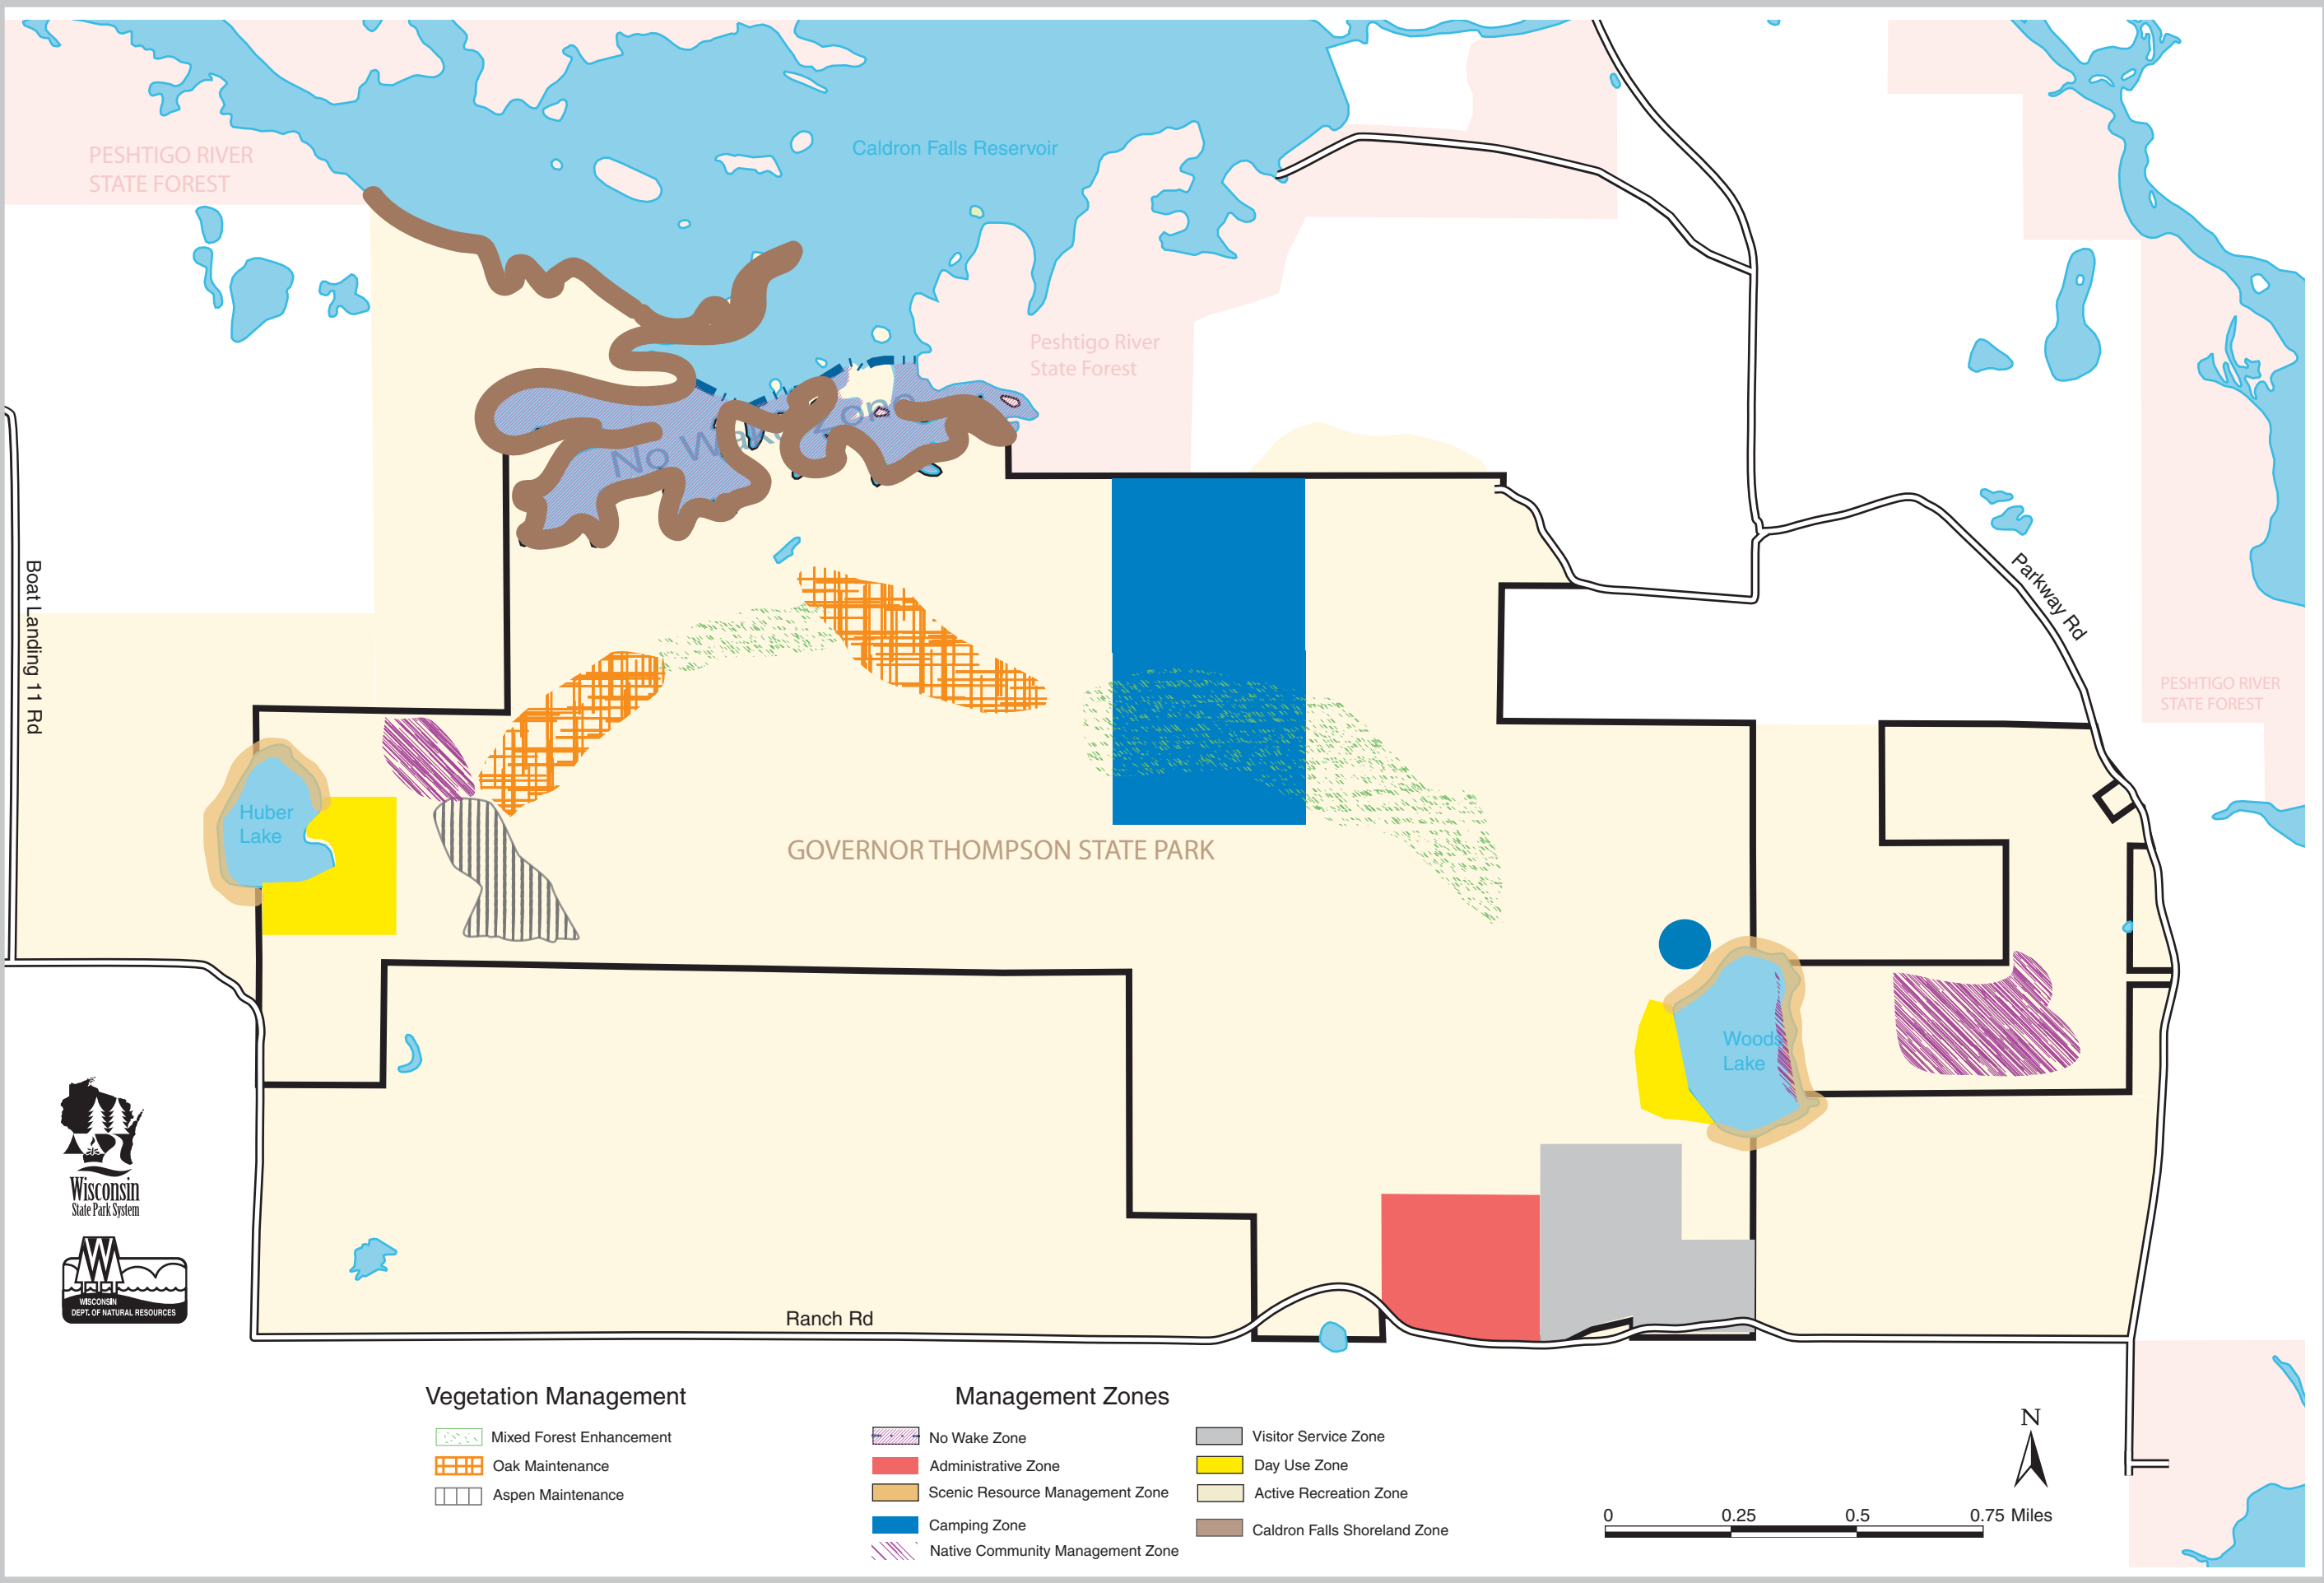

# Governor Thompson State Park

Map C

Vegetative Management and Use Zones

### Vegetation Management

- Mixed Forest Enhancement
- Oak Maintenance
- Aspen Maintenance

### Management Zones

- No Wake Zone
- Administrative Zone
- Scenic Resource Management Zone
- Camping Zone
- Native Community Management Zone
- Visitor Service Zone
- Day Use Zone
- Active Recreation Zone
- Caldron Falls Shoreland Zone