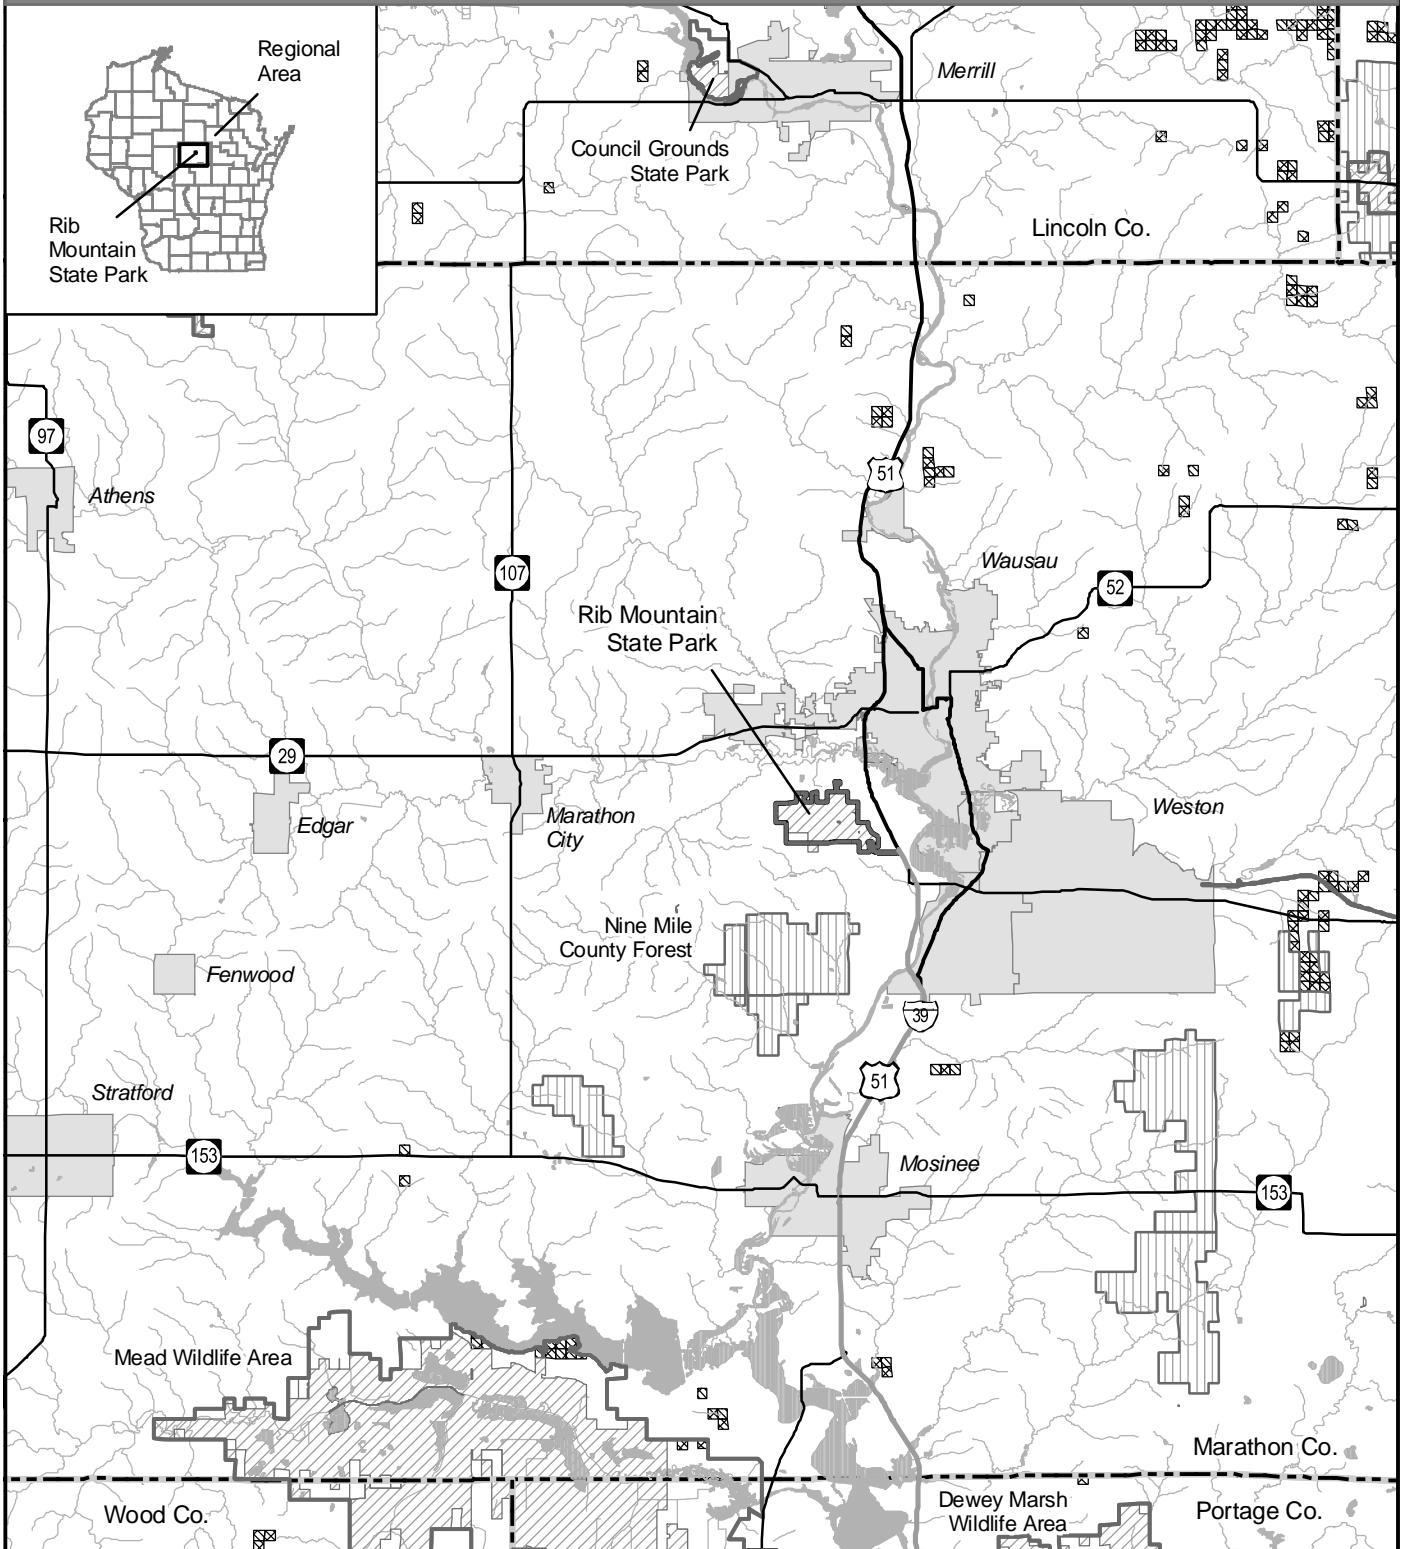

Rib Mountain State Park

Map E

Regional Ownership

- Existing Project Boundary
- DNR Ownership- 27,916 Acres
- County Forest- 18,205 Acres
- Industrial Forest- 6,767.33 Acres

- Open Water
- Municipality
- County Boundary
- River/Stream
- Major Highways
 - Interstate
 - U.S.
 - State

D. Egan

Scale 1:460,000

Map Extent 34 Miles By 37 Miles

May 8, 2003

RMSP001