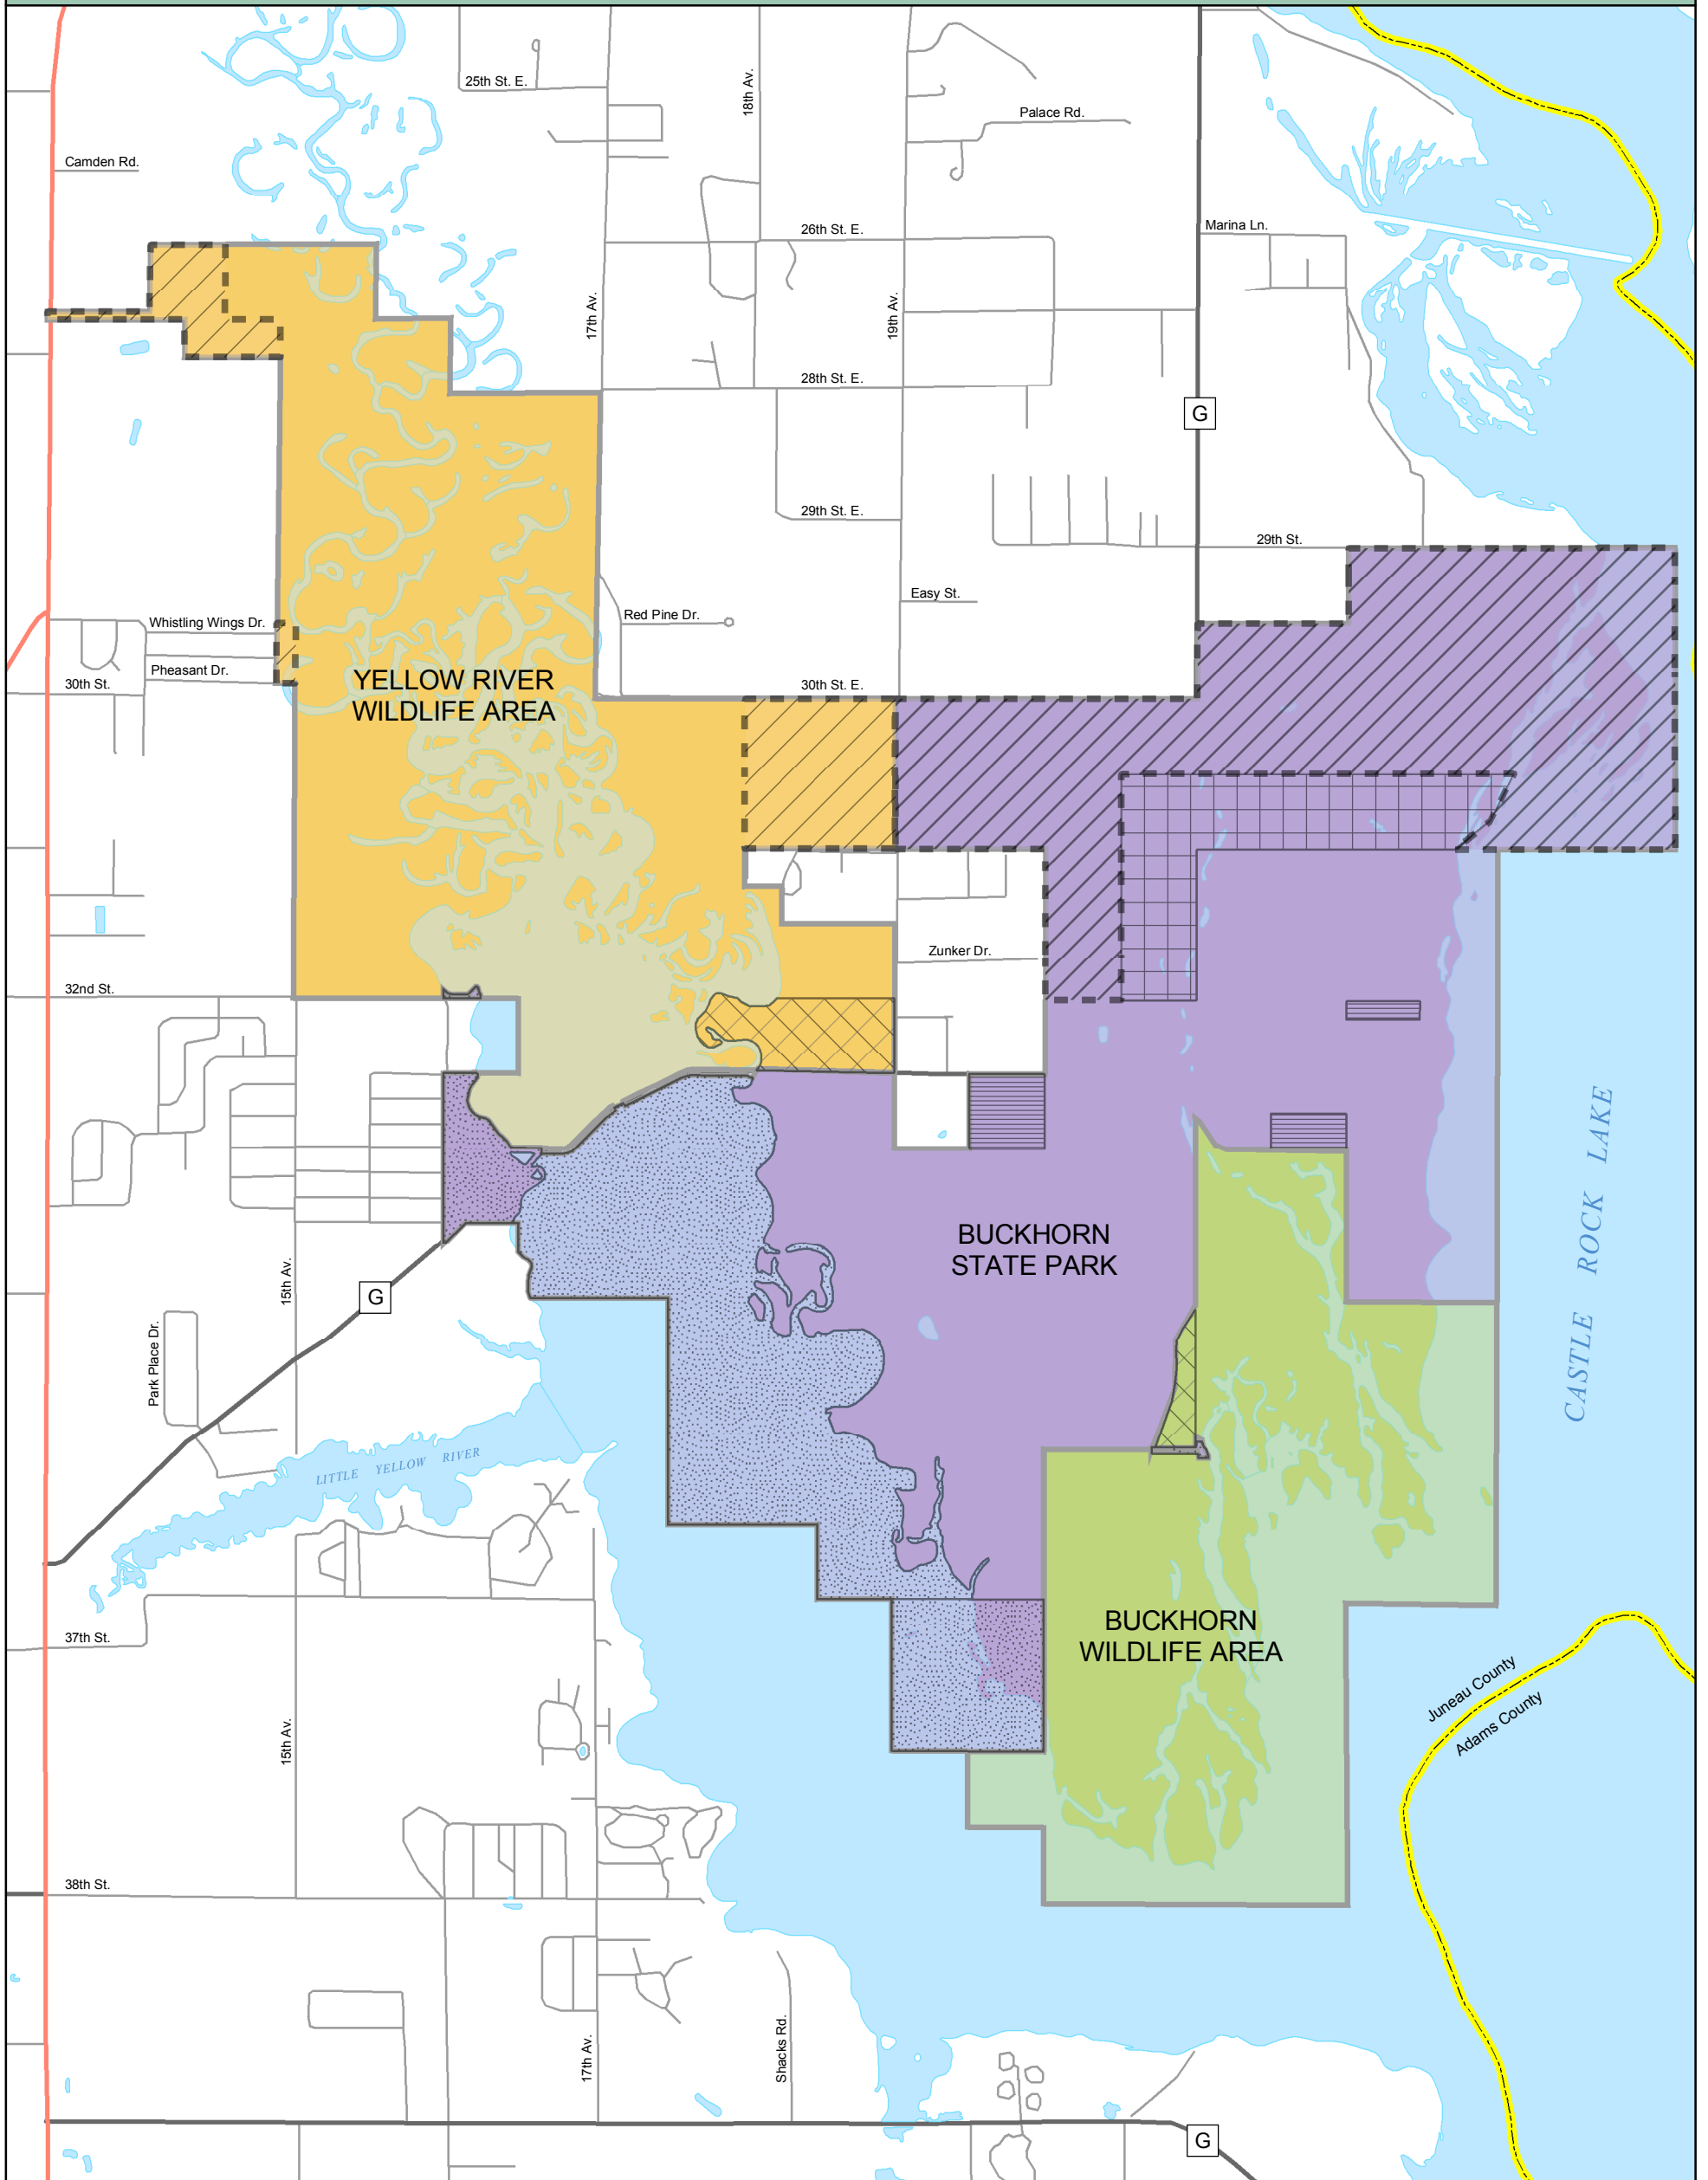

Buckhorn State Park, Buckhorn Wildlife Area & Yellow River Wildlife Area

Proposed Property Boundaries

Map E

- | | | | | | |
|---|-----------------------------|---|---------------------------|---|-----------------|
|  | Buckhorn State Park |  | Wildlife to State Park |  | Water |
|  | Buckhorn Wildlife Area |  | State Park to Wildlife |  | County Boundary |
|  | Yellow River Wildlife Area |  | Private Lands within Park |  | State Highway |
|  | Proposed Boundary Expansion |  | Easement Area |  | County Roads |
| | | | |  | Local Roads |