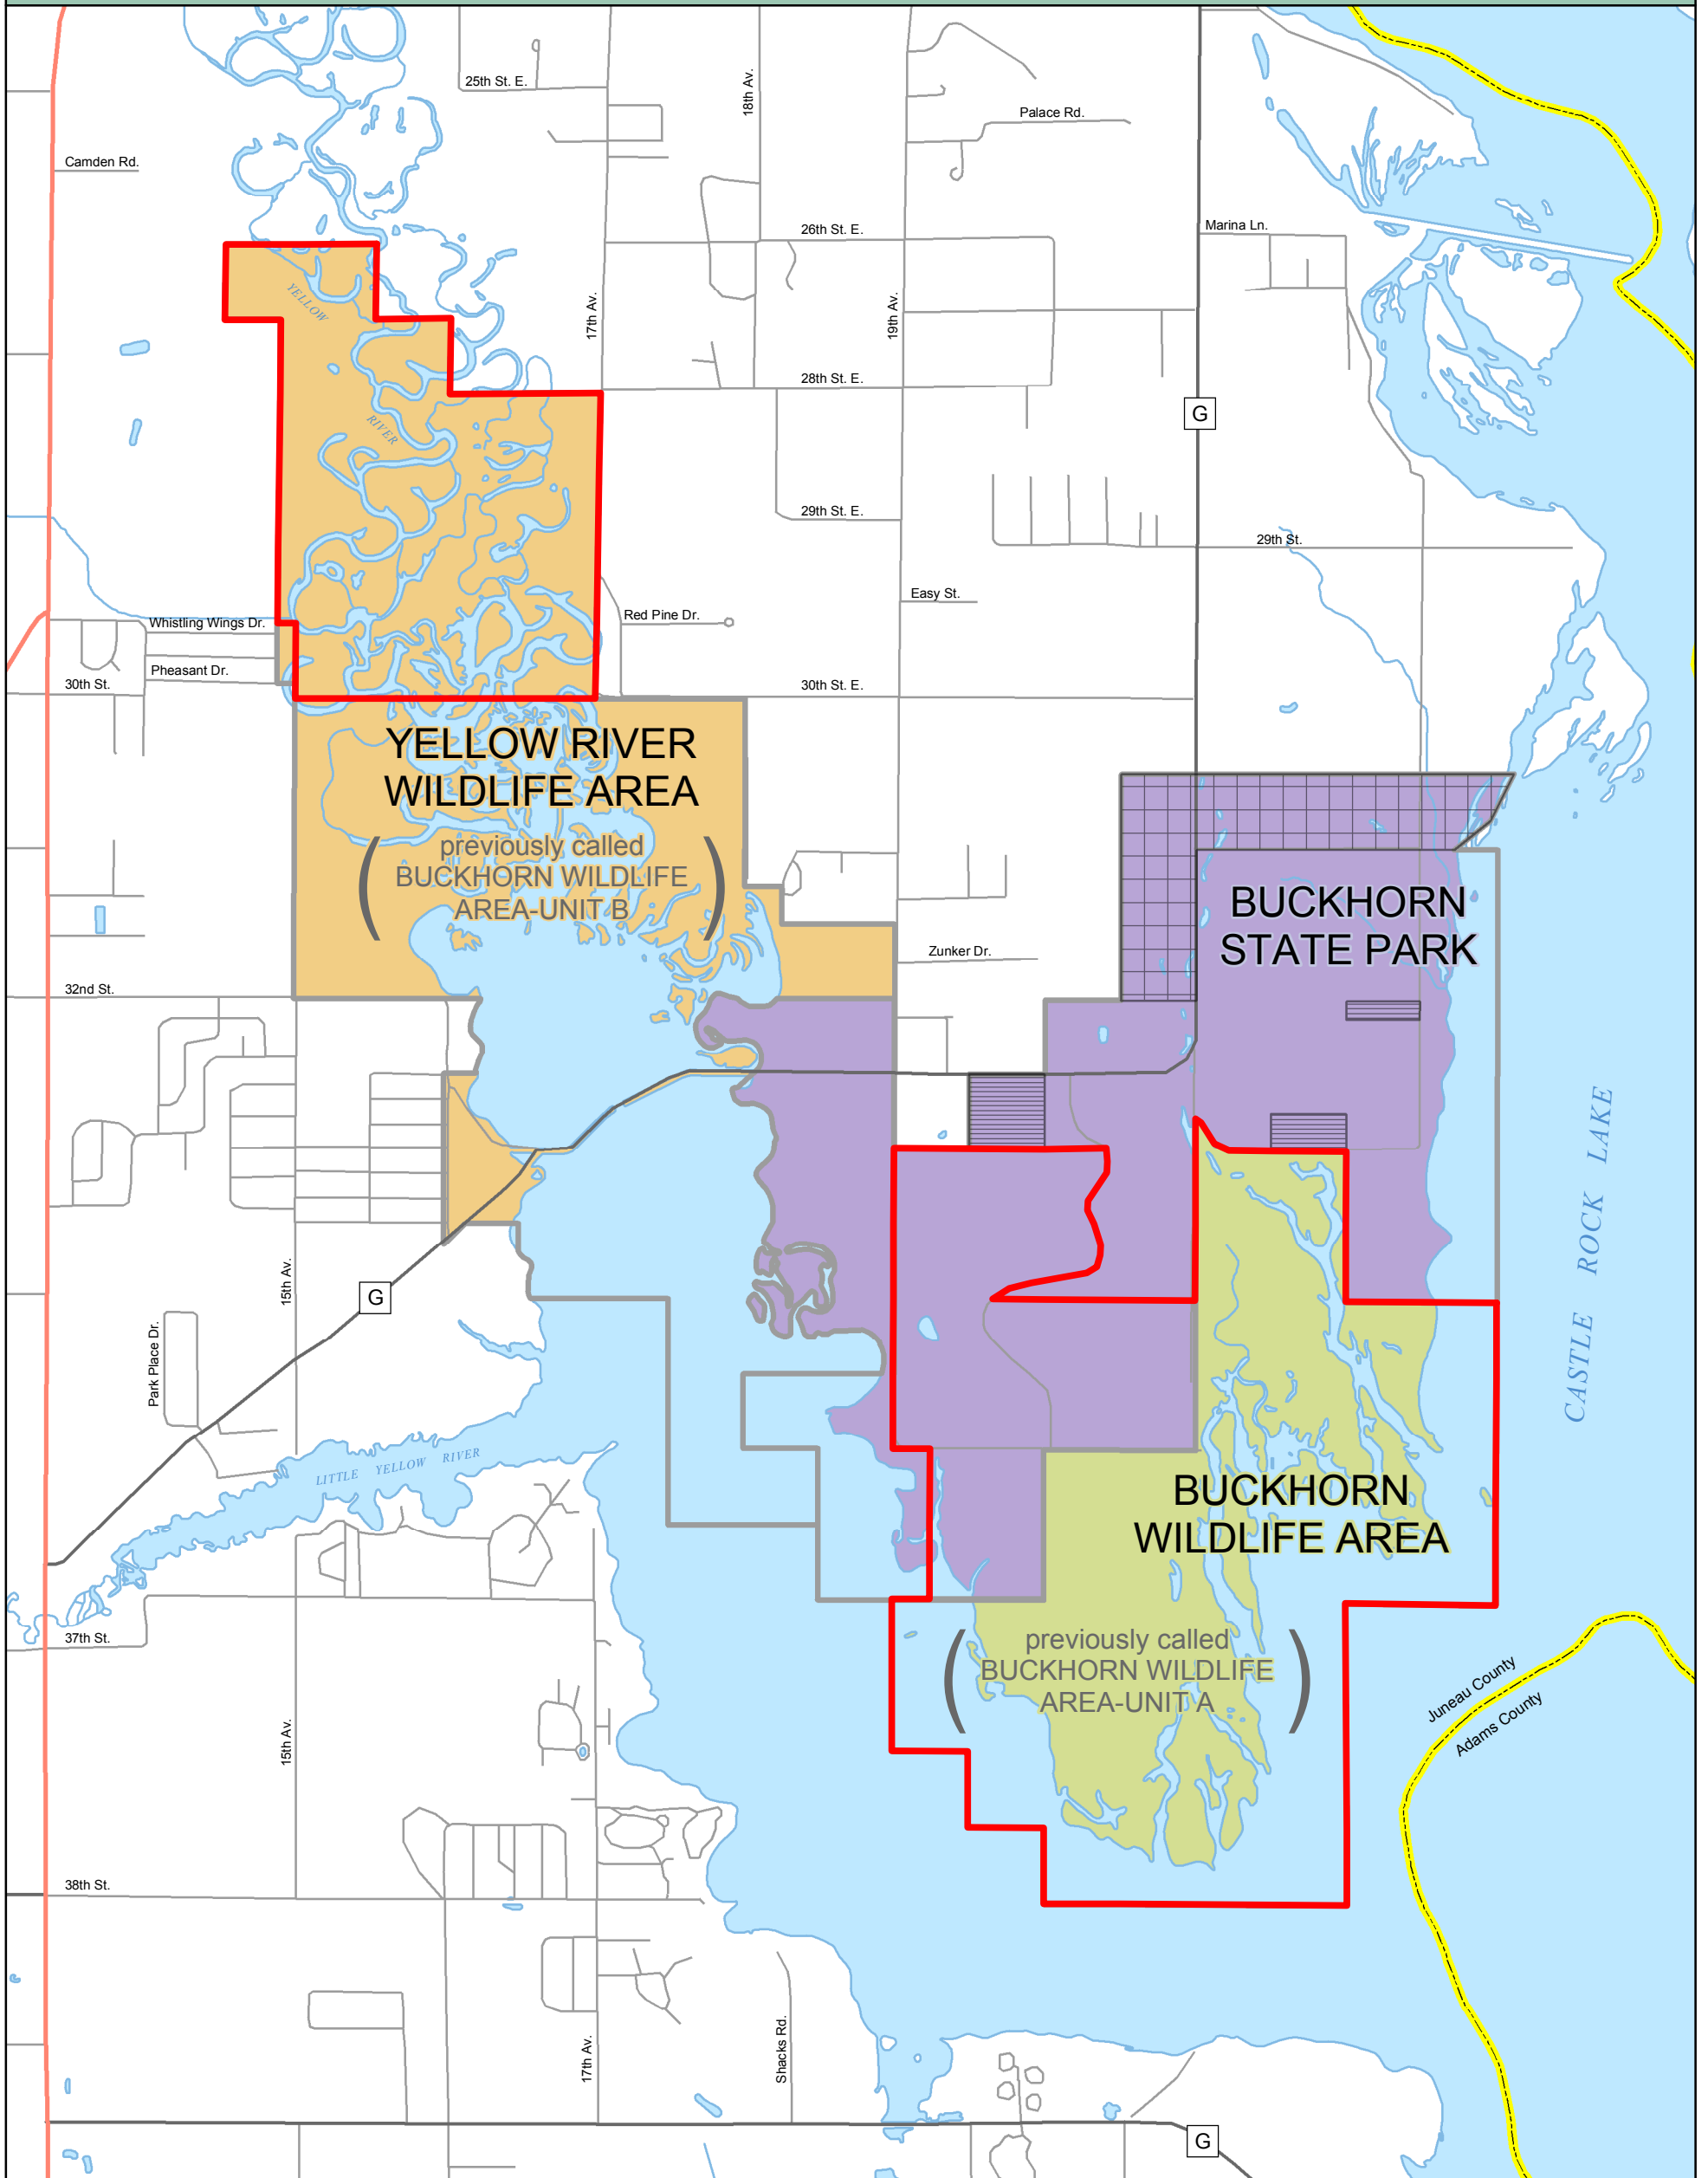

# Buckhorn State Park, Buckhorn Wildlife Area & Yellow River Wildlife Area

Current Property Boundaries and State Natural Areas

Map B

State Natural Area

Buckhorn State Park

Buckhorn Wildlife Area

Yellow River Wildlife Area

Water

County Boundary

Private Lands within Park

Easement Area

State Highway

County Roads

Local Roads

1 Mile