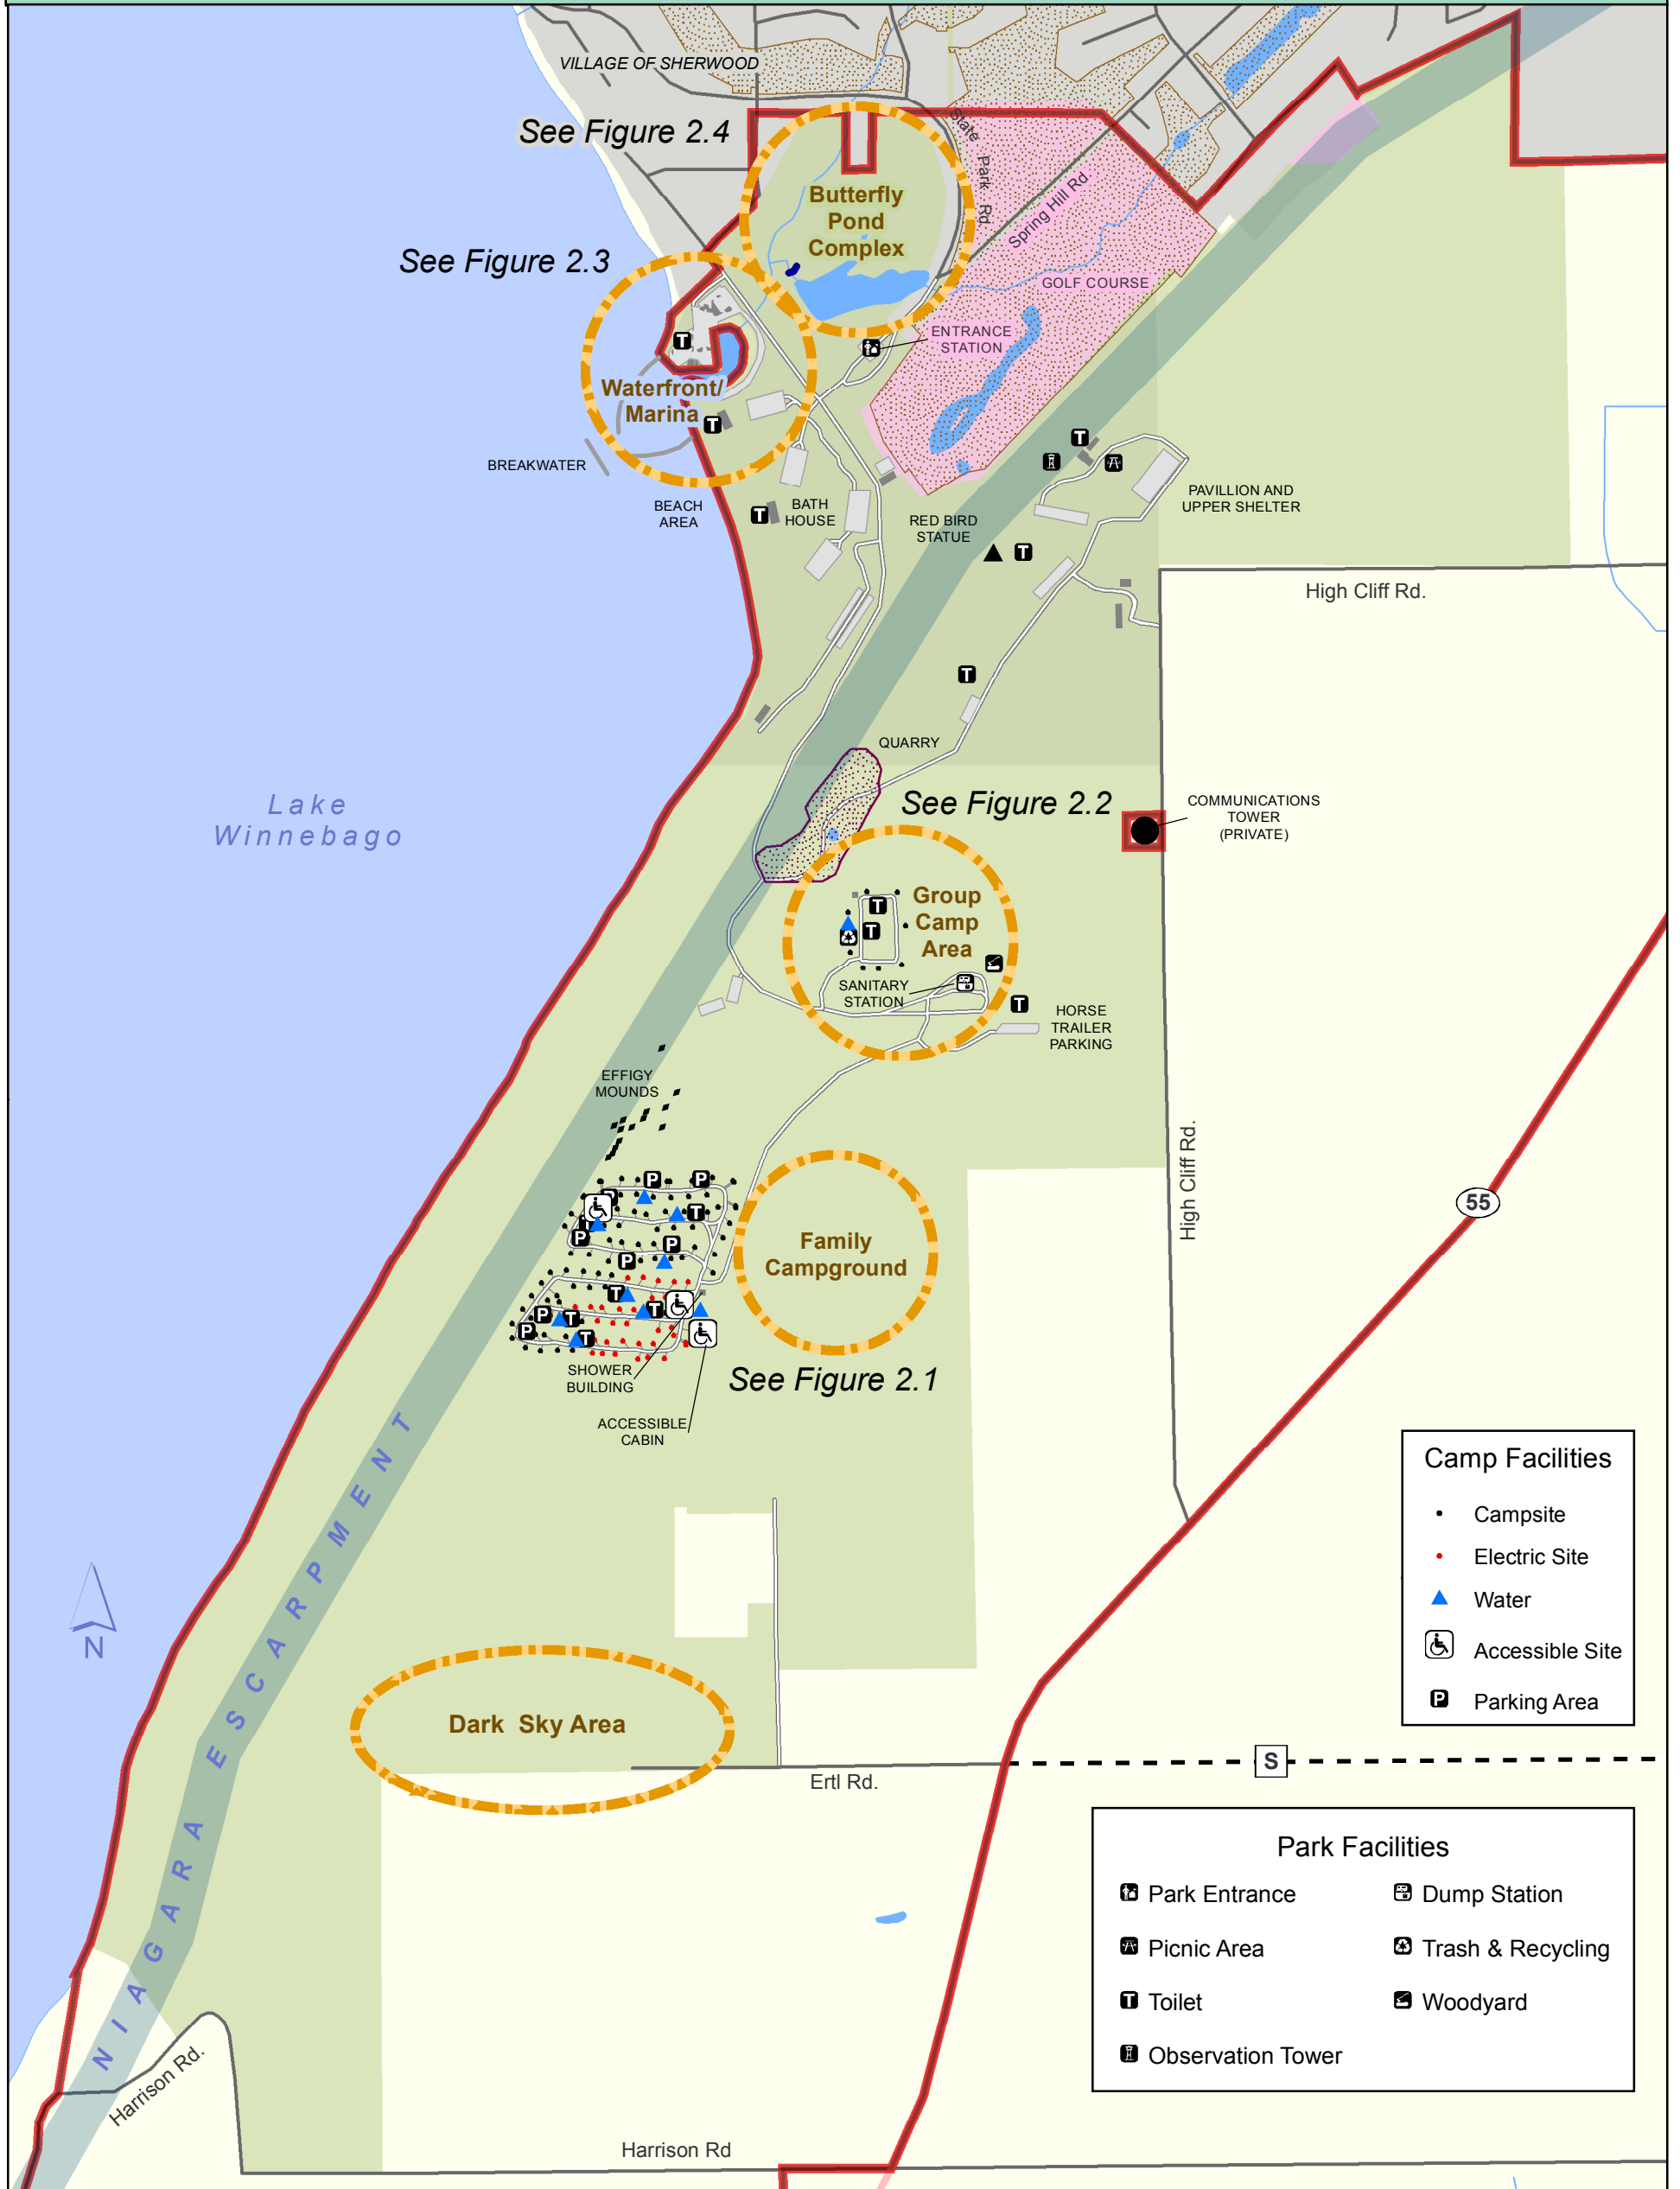

High Cliff State Park

Map 2.3: Major Recreation Facilities

Camp Facilities

- Campsite
- Electric Site
- ▲ Water
- ♿ Accessible Site
- P Parking Area

Park Facilities

- Ⓜ Park Entrance
- Ⓜ Picnic Area
- ♿ Toilet
- 🏰 Observation Tower
- ♻️ Dump Station
- ♻️ Trash & Recycling
- 🌳 Woodyard

MAP 2.3

DNR Managed Land	High Cliff State Park Project Boundary	Quarry	Parking Lot
Fee Simple	Easement	Golf Course	Building

WISCONSIN DEPARTMENT OF NATURAL RESOURCES
Bureau of Facilities and Lands
PR-HCSP-MP-2.3 acr December 2013

0 Feet 2,000