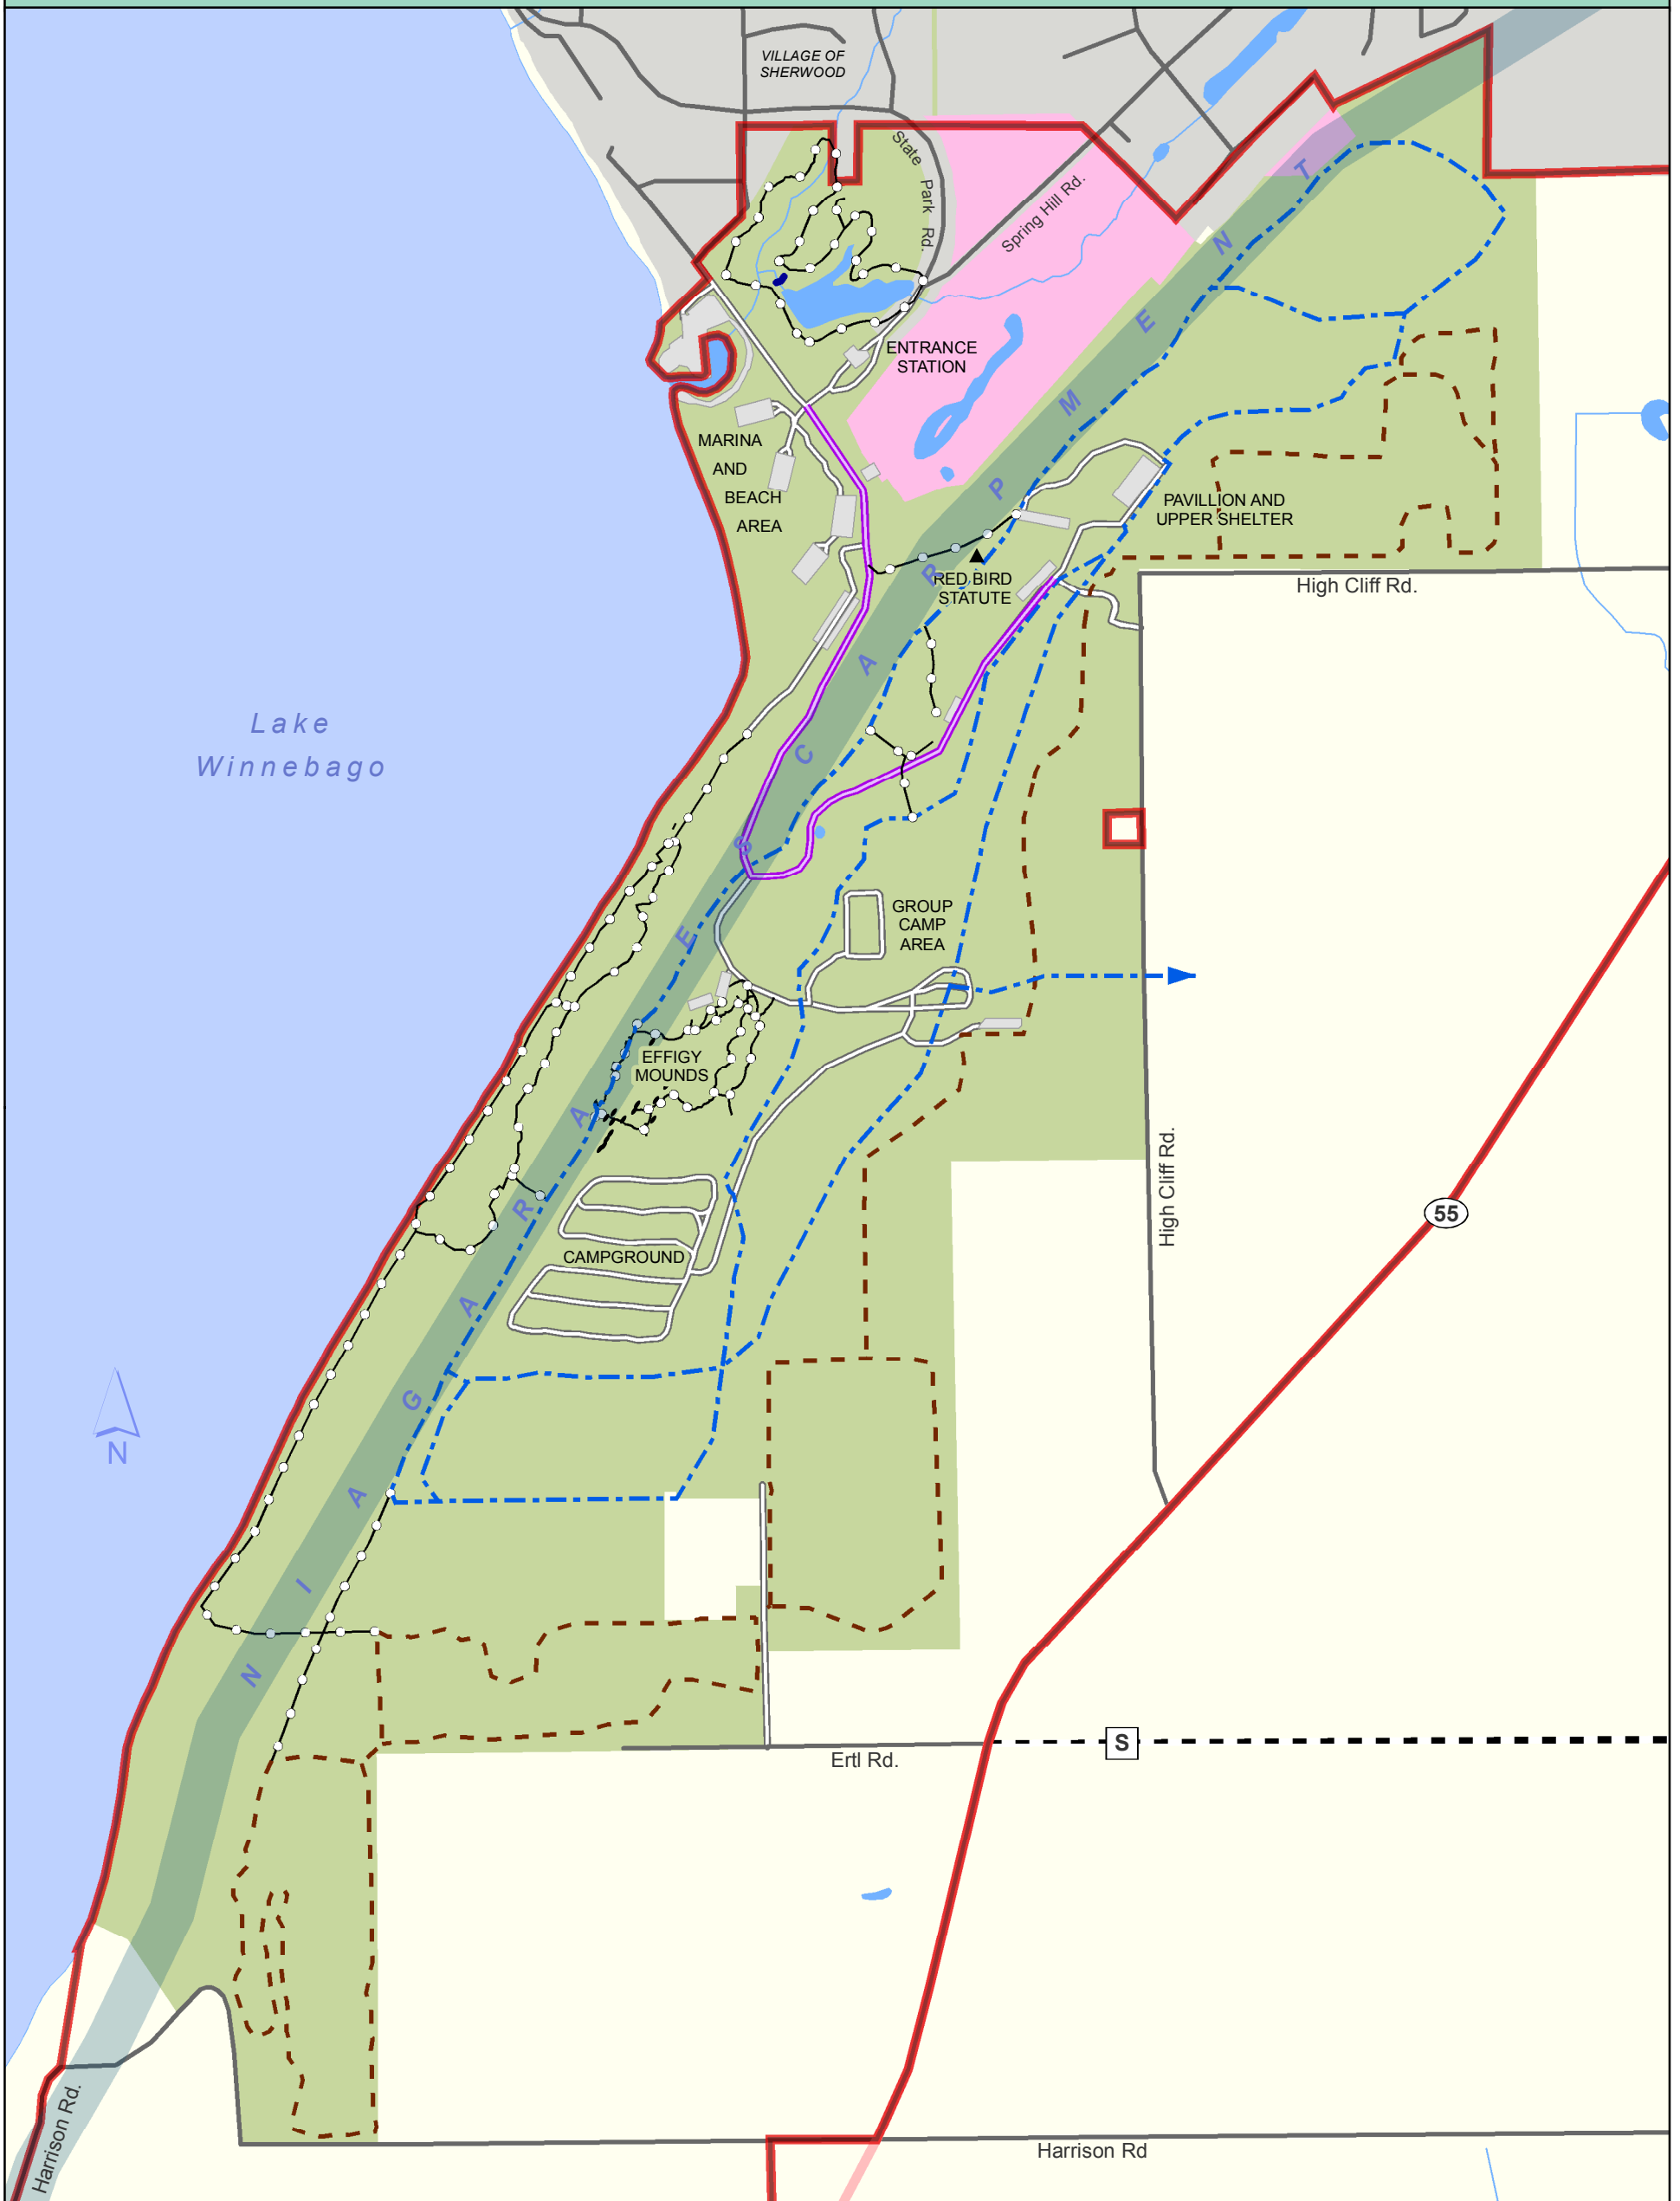

High Cliff State Park

Map 2.1: Summer Trail Network

MAP 2.1

DNR Managed Land

- Fee Simple
- Easement
- High Cliff State Park Project Boundary

Summer Trails

- Hike
- Off-Road Bike
- Equestrian
- On-Road Bike

WISCONSIN DEPARTMENT OF NATURAL RESOURCES
Bureau of Facilities and Lands

PR-HCSP-MP-2.1 acr December 2013

0 2,000 Feet