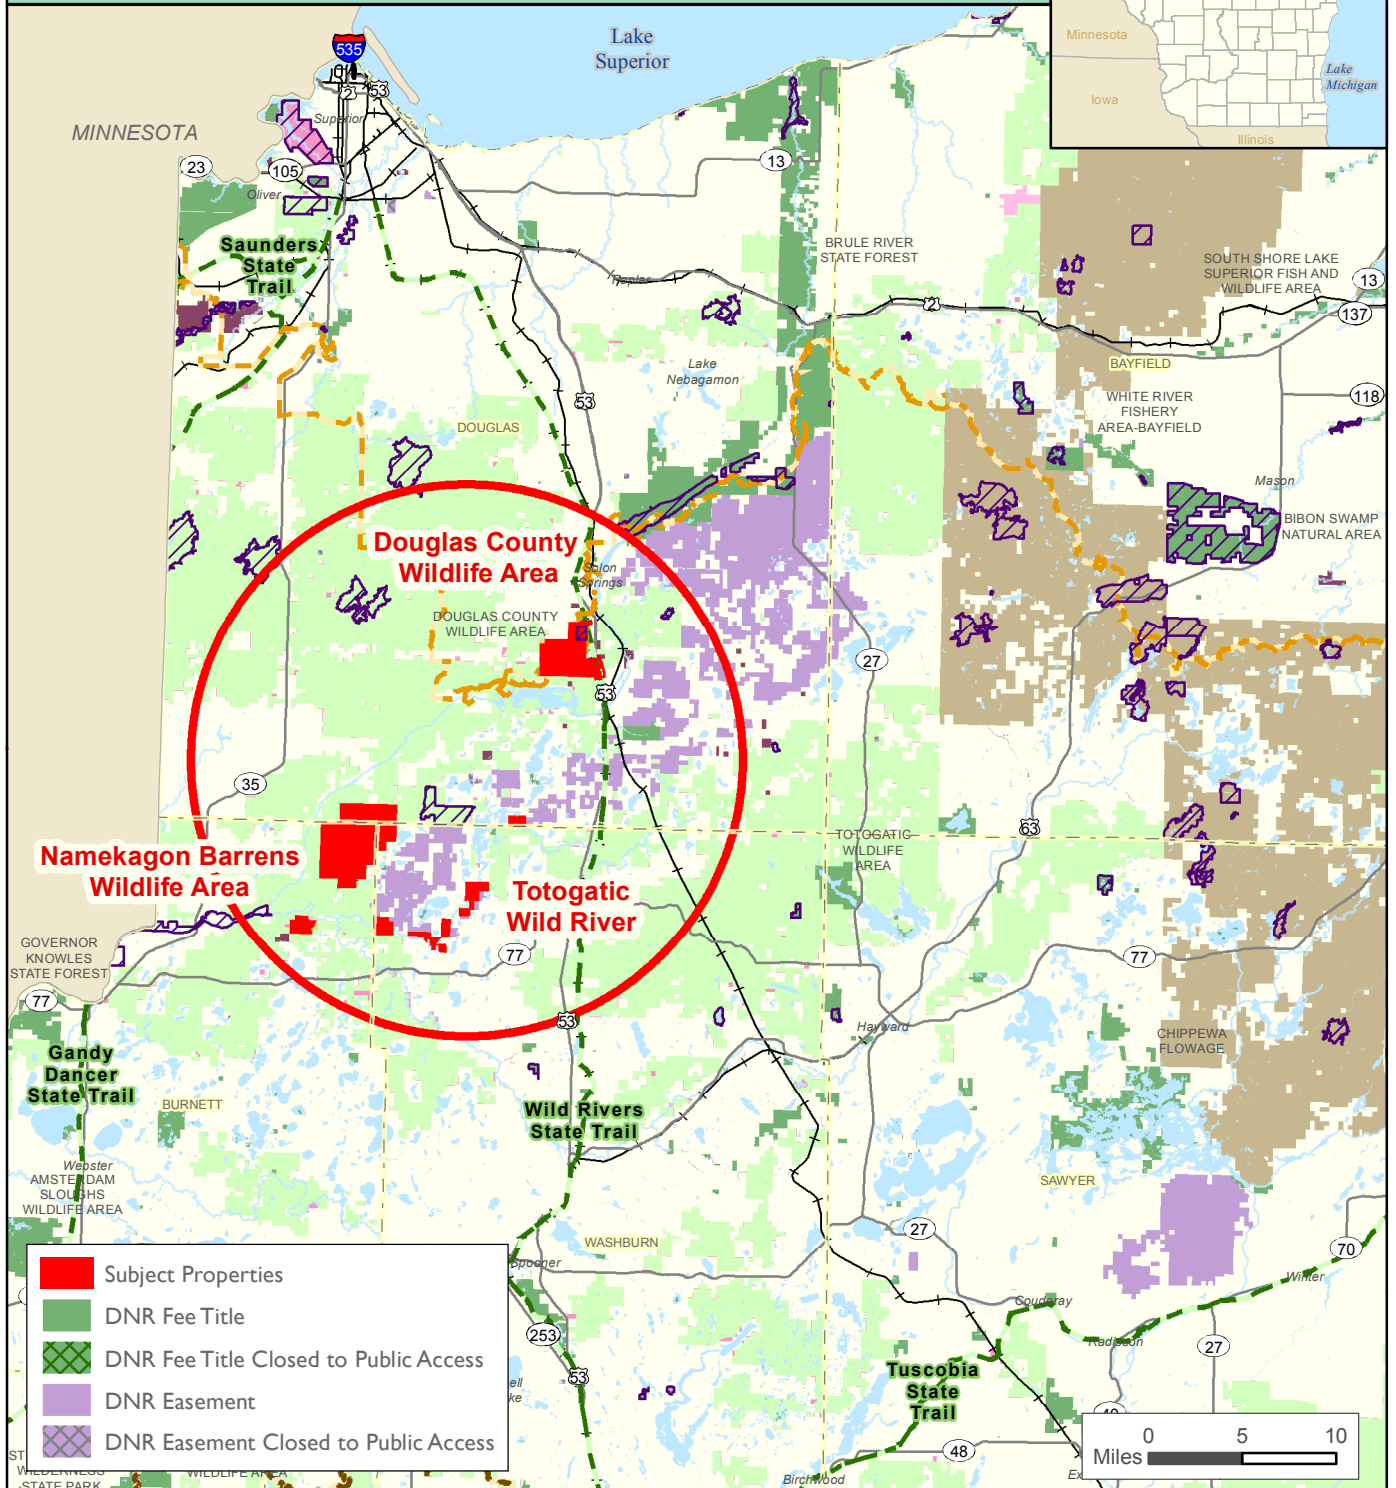

REGIONAL LOCATOR

Northwest Barrens Properties

	Subject Properties
	DNR Fee Title
	DNR Fee Title Closed to Public Access
	DNR Easement
	DNR Easement Closed to Public Access

	Stewardship Grant Land (Open to Public Access)		Tribal Land		North Country National Scenic Trail
	State Natural Area		Board of Commissioners of Public Lands		State Recreation Trail
	National Forest		County Forest		Ice Age Trail
	U.S. Fish & Wildlife		Municipal Land		
	Private				

WISCONSIN DEPARTMENT OF NATURAL RESOURCES
 Bureau of Facilities and Lands
 March 14, 2017

WM-NWBP-MP-A drs
MAP A

The data shown on this map have been obtained from various sources, and are of varying age, reliability and resolution. This map is not intended to be used for navigation, nor is this map an authoritative source of information about legal land ownership or public access. Users of this map should confirm the ownership of land through other means in order to avoid trespassing. No warranty, expressed or implied, is made regarding accuracy, applicability for a particular use, completeness, or legality of the information depicted on this map.