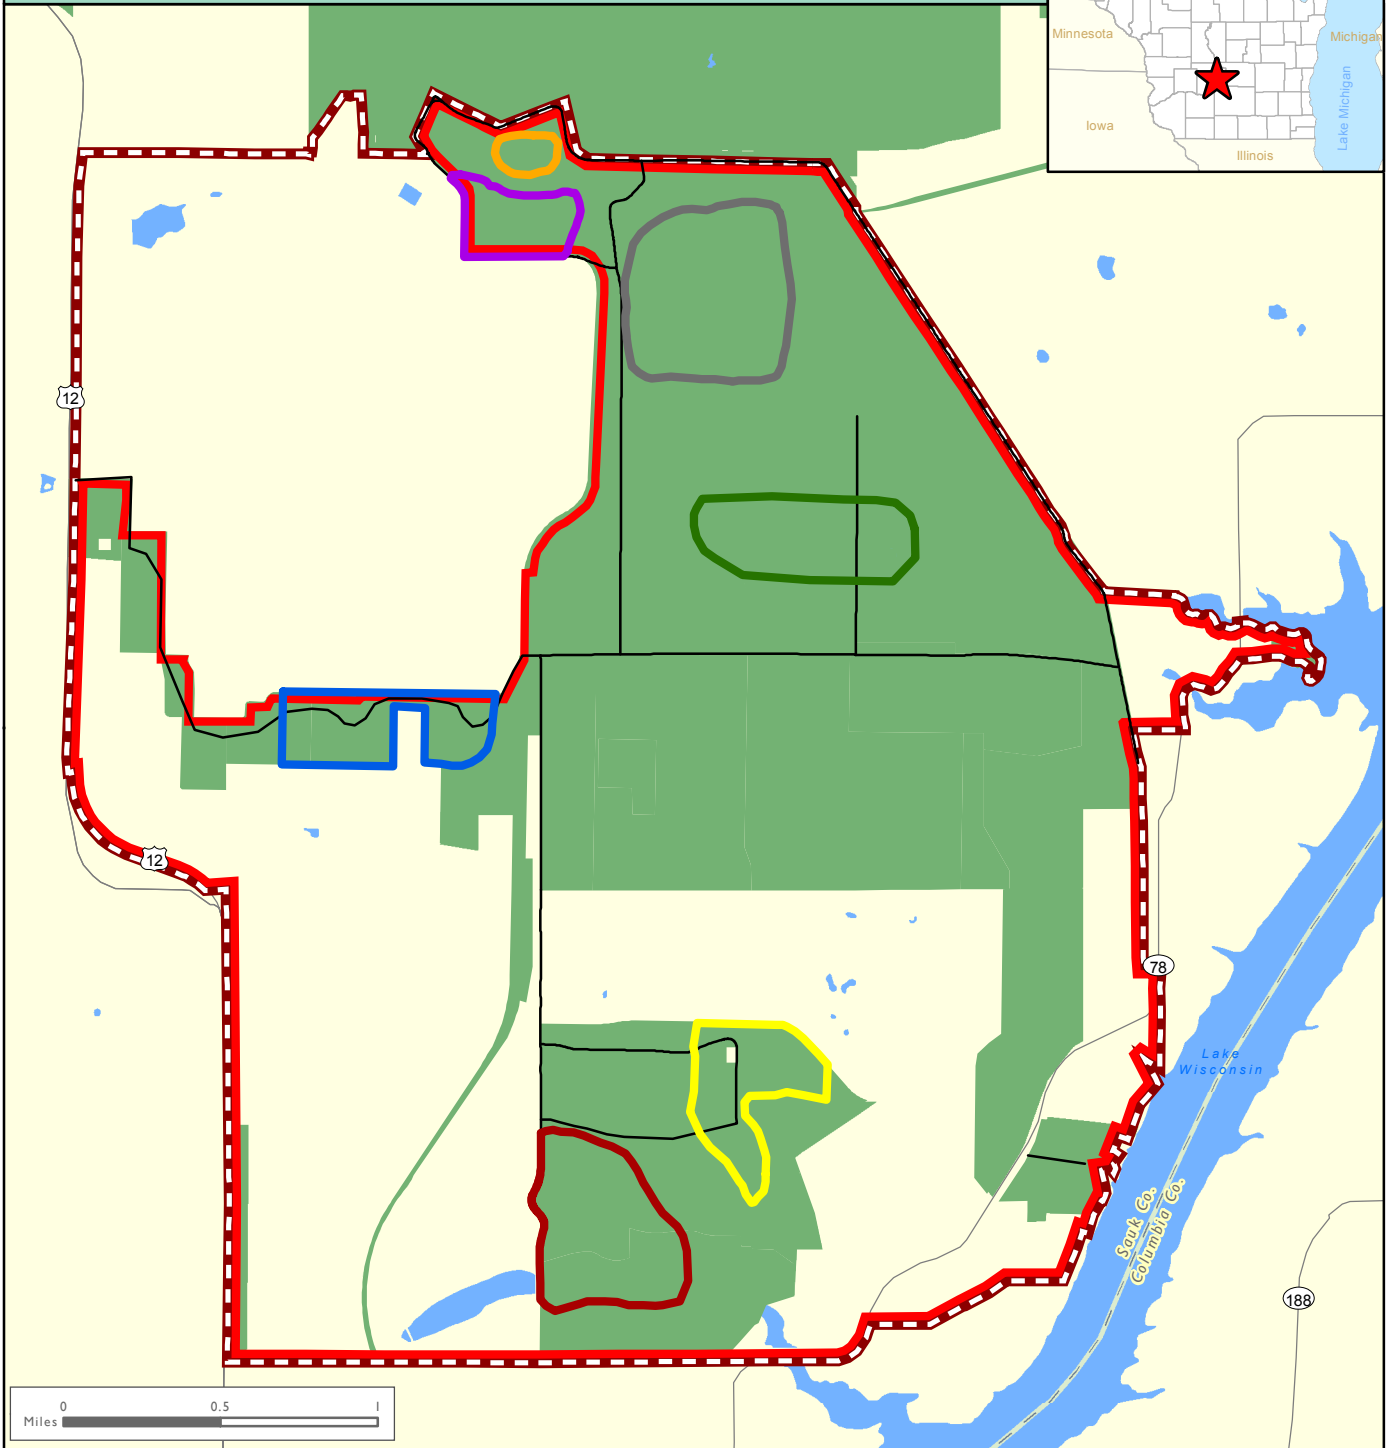

# Sauk Prairie Recreation Area

DRAFT

## INTERPRETIVE FOCUS AREAS

- |   |   |
|---|---|
| Entrance Road/Demonstration Area                  | Hillside Prairie, Magazine Pasture & Final Creek Area |
| Overlook, Water Reservoirs and Geological Area    | Roads   |
| Pioneer Cemetery-Kern Corners Area                | Project Boundary                                      |
| TNT-North Moraine Area                            | DNR Managed Land                                      |
| Nitroglycerine, Bat Bunkers & Moraine Farm Area   | Proposed Project Boundary                             |
| Magazine Pasture, Thaelke Cemetery Community Area |   |

# MAP K

The data shown on this map have been obtained from various sources, and are of varying age, reliability and resolution. This map is not intended to be used for navigation, nor is this map an authoritative source of information about legal land ownership or public access. Users of this map should confirm the ownership of land through other means in order to avoid trespassing. No warranty, expressed or implied, is made regarding accuracy, applicability for a particular use, completeness, or legality of the information depicted on this map.