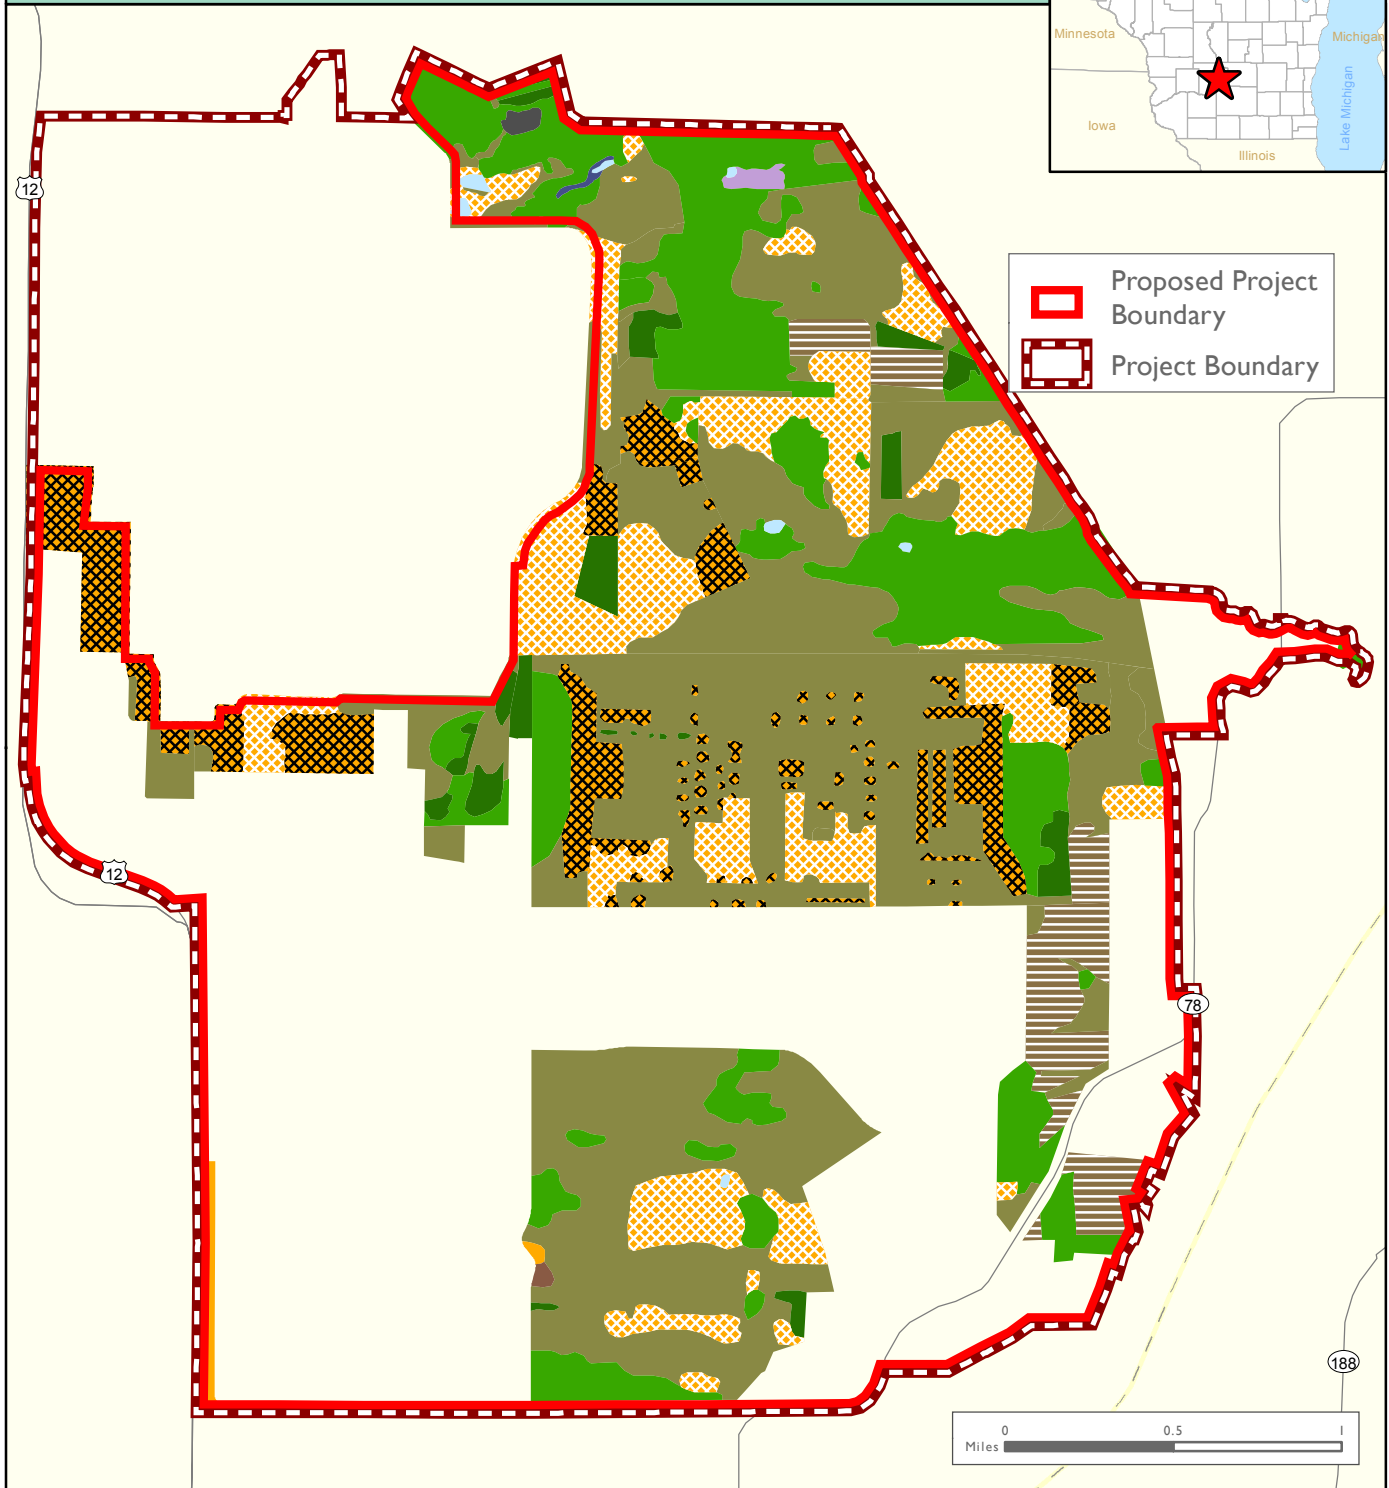

Sauk Prairie Recreation Area EXISTING LAND COVER

DRAFT

 Grassland, Native	 Forest, Hardwood	 Lowland Herbaceous and Emergent
 Grassland, Surrogate	 Forest, Conifer Plantation	 Open Water
 Grassland, Degraded	 Farmland	 Developed
 Oak Opening, Surrogate	 Lowland Shrub and Forest	
 Shrubland		

WISCONSIN DEPARTMENT OF NATURAL RESOURCES

Bureau of Facilities and Lands
Jul 30, 2015

WM-SPRA-MP-9493-1 kmh

MAP I

The data shown on this map have been obtained from various sources, and are of varying age, reliability and resolution. This map is not intended to be used for navigation, nor is this map an authoritative source of information about legal land ownership or public access. Users of this map should confirm the ownership of land through other means in order to avoid trespassing. No warranty, expressed or implied, is made regarding accuracy, applicability for a particular use, completeness, or legality of the information depicted on this map.