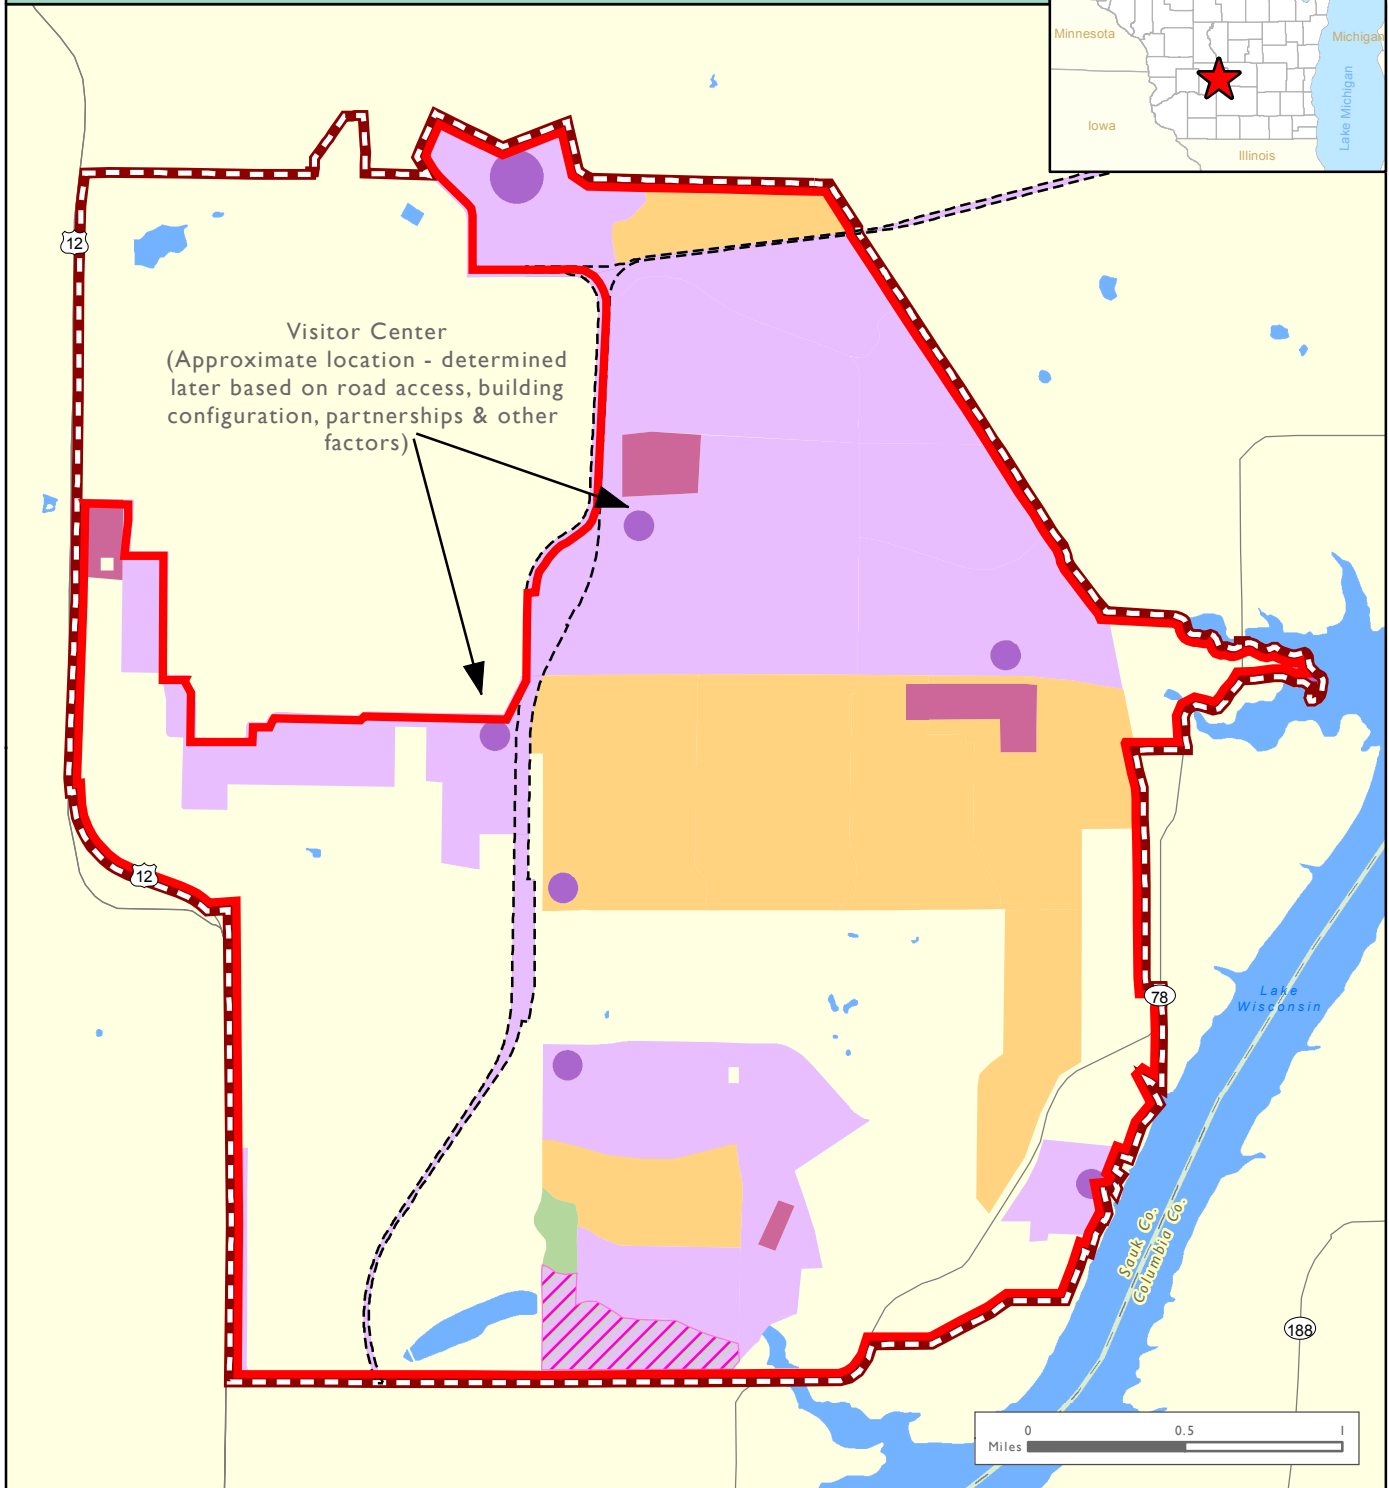

Sauk Prairie Recreation Area PROPOSED LAND MANAGEMENT CLASSIFICATIONS

DRAFT

- Habitat Management Area
- Native Community Management Area
- Recreation Management Area - Type 3
- Recreation Management Area - Type 4
- Special Management Area
- Rail-Trail Lease
- Project Boundary
- Proposed Project Boundary
- Class 2 Dog Training

WISCONSIN DEPARTMENT OF NATURAL RESOURCES

Bureau of Facilities and Lands
Jul 30, 2015

WM-SPRA-MP-9493-E kmh

MAP E

The data shown on this map have been obtained from various sources, and are of varying age, reliability and resolution. This map is not intended to be used for navigation, nor is this map an authoritative source of information about legal land ownership or public access. Users of this map should confirm the ownership of land through other means in order to avoid trespassing. No warranty, expressed or implied, is made regarding accuracy, applicability for a particular use, completeness, or legality of the information depicted on this map.