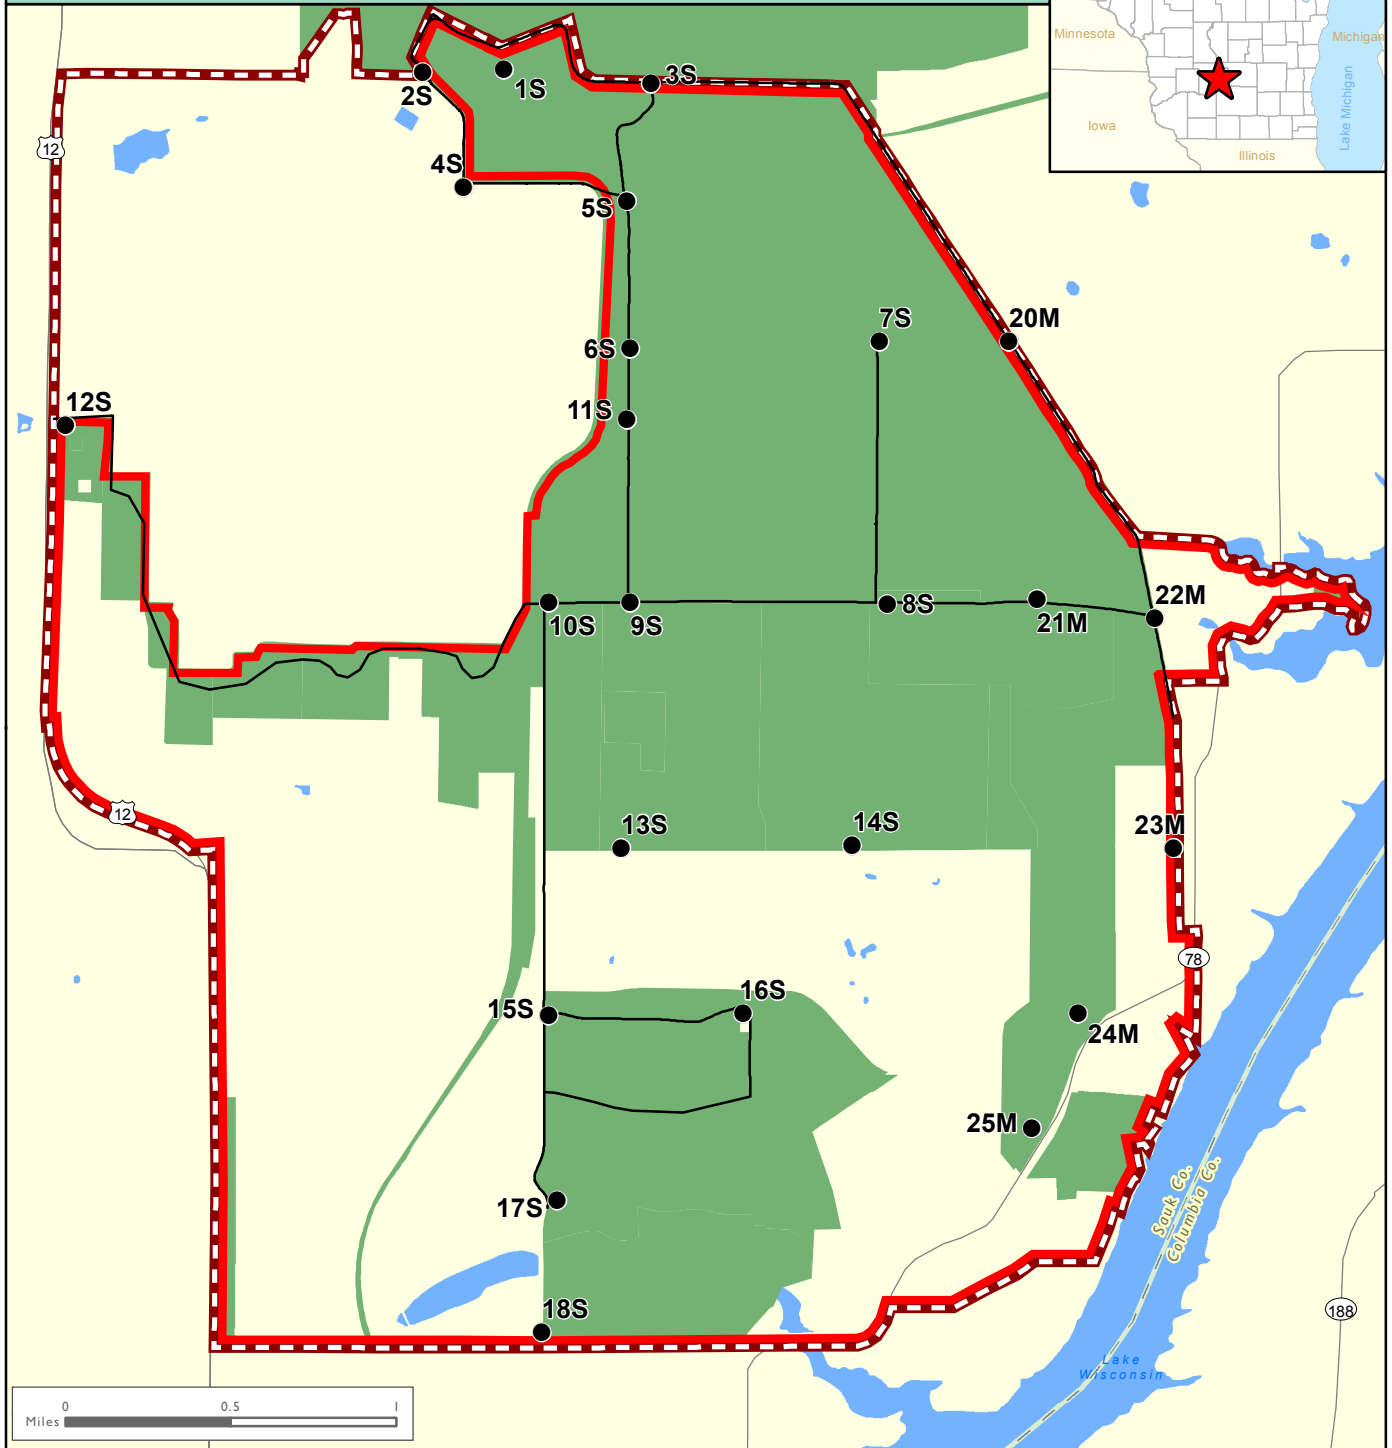

# Sauk Prairie Recreation Area

DRAFT

## LOCATOR POINTS

- Locator Points
- Roads
- ▭ Project Boundary
- DNR Managed Land
- ▭ Proposed Project Boundary

WISCONSIN DEPARTMENT OF NATURAL RESOURCES

Bureau of Facilities and Lands  
Jul 30, 2015

WM-SPRA-MP-9493-C kmh

## MAP C

The data shown on this map have been obtained from various sources, and are of varying age, reliability and resolution. This map is not intended to be used for navigation, nor is this map an authoritative source of information about legal land ownership or public access. Users of this map should confirm the ownership of land through other means in order to avoid trespassing. No warranty, expressed or implied, is made regarding accuracy, applicability for a particular use, completeness, or legality of the information depicted on this map.