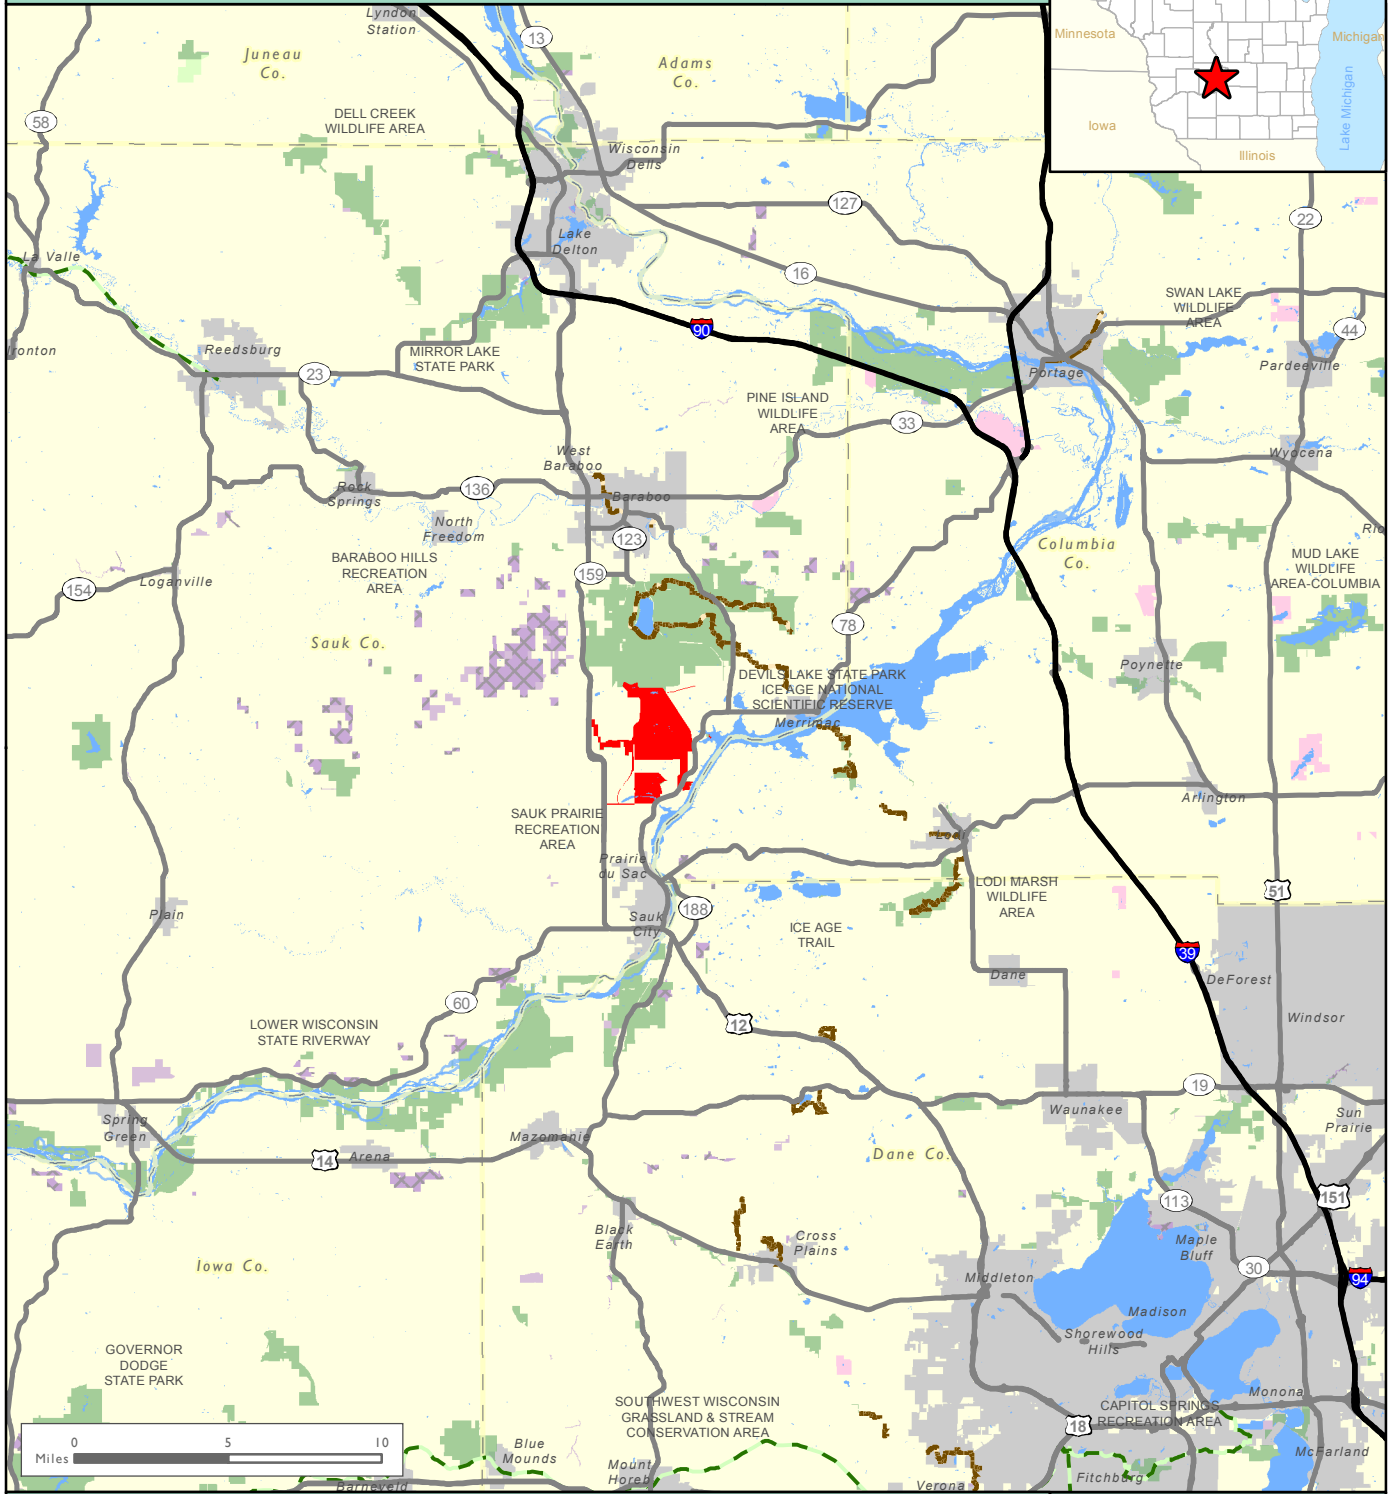

Sauk Prairie State Recreation Area REGIONAL LOCATOR

DRAFT

 Sauk Prairie Recreation Area	 DNR Easement Closed to Public Access	 State Recreation Trail
 DNR Fee Title	 Federal Land	 Ice Age Trail
 DNR Easement	 County Forest	
 DNR Lease		

WISCONSIN DEPARTMENT OF NATURAL RESOURCES

Bureau of Facilities and Lands
Aug 23, 2016

WM-SPRA-MP-9493-B kmh

MAP A

The data shown on this map have been obtained from various sources, and are of varying age, reliability and resolution. This map is not intended to be used for navigation, nor is this map an authoritative source of information about legal land ownership or public access. Users of this map should confirm the ownership of land through other means in order to avoid trespassing. No warranty, expressed or implied, is made regarding accuracy, applicability for a particular use, completeness, or legality of the information depicted on this map.