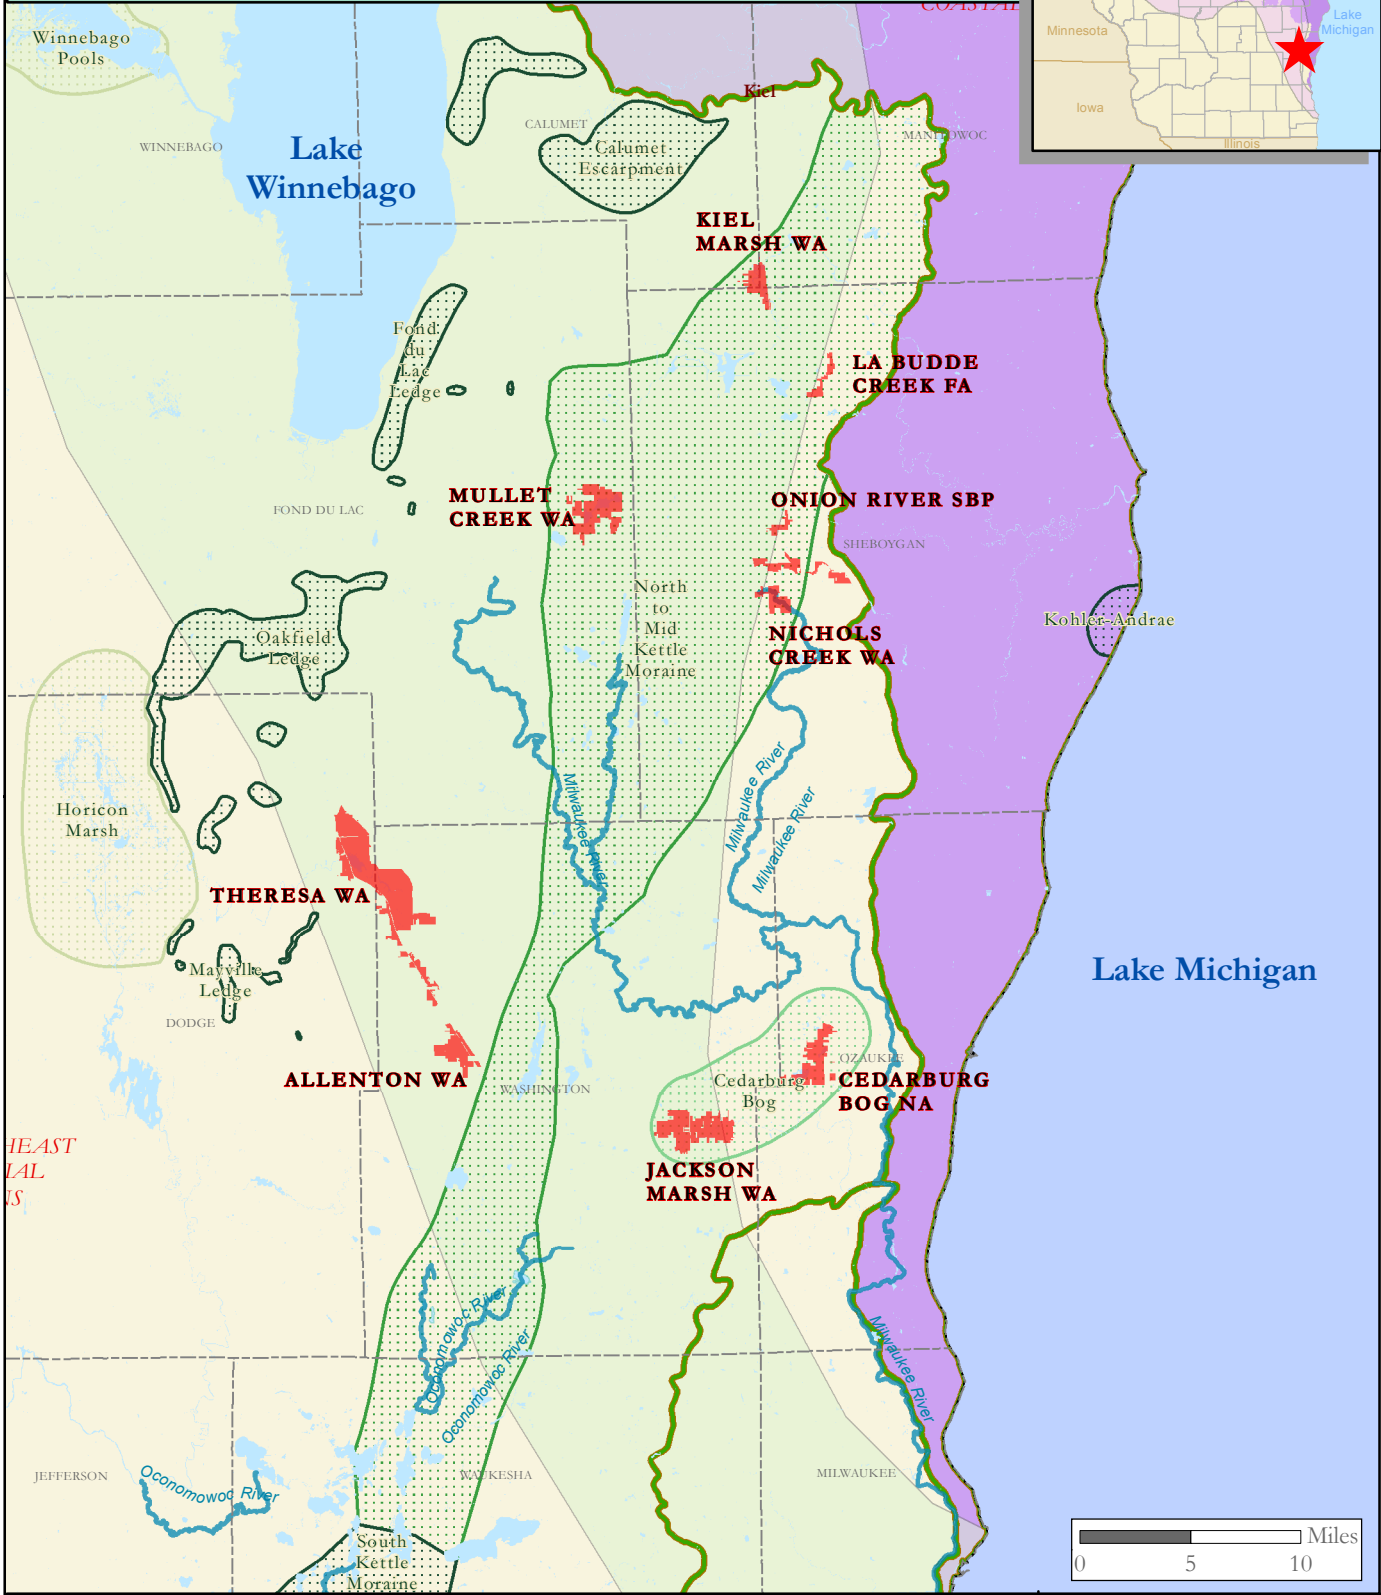

CONSERVATION OPPORTUNITY AREAS & ECOLOGICAL UNITS NORTHERN KETTLE MORaine REGION

WDR Conservation Opportunity Areas		VegTensionZone	
Terrestrial	Aquatic	Northern Mixed Forest	Southern Broadleaf Forest
Global	Global (Great Lakes)	Ecological Landscape	
Continental	Continental		
Upper Midwest	Upper Midwest		
State	State		

WISCONSIN DEPARTMENT OF NATURAL RESOURCES

 Bureau of Facilities and Lands
 July 06, 2016
 WM-NKMG-MP-C kmh
MAP C