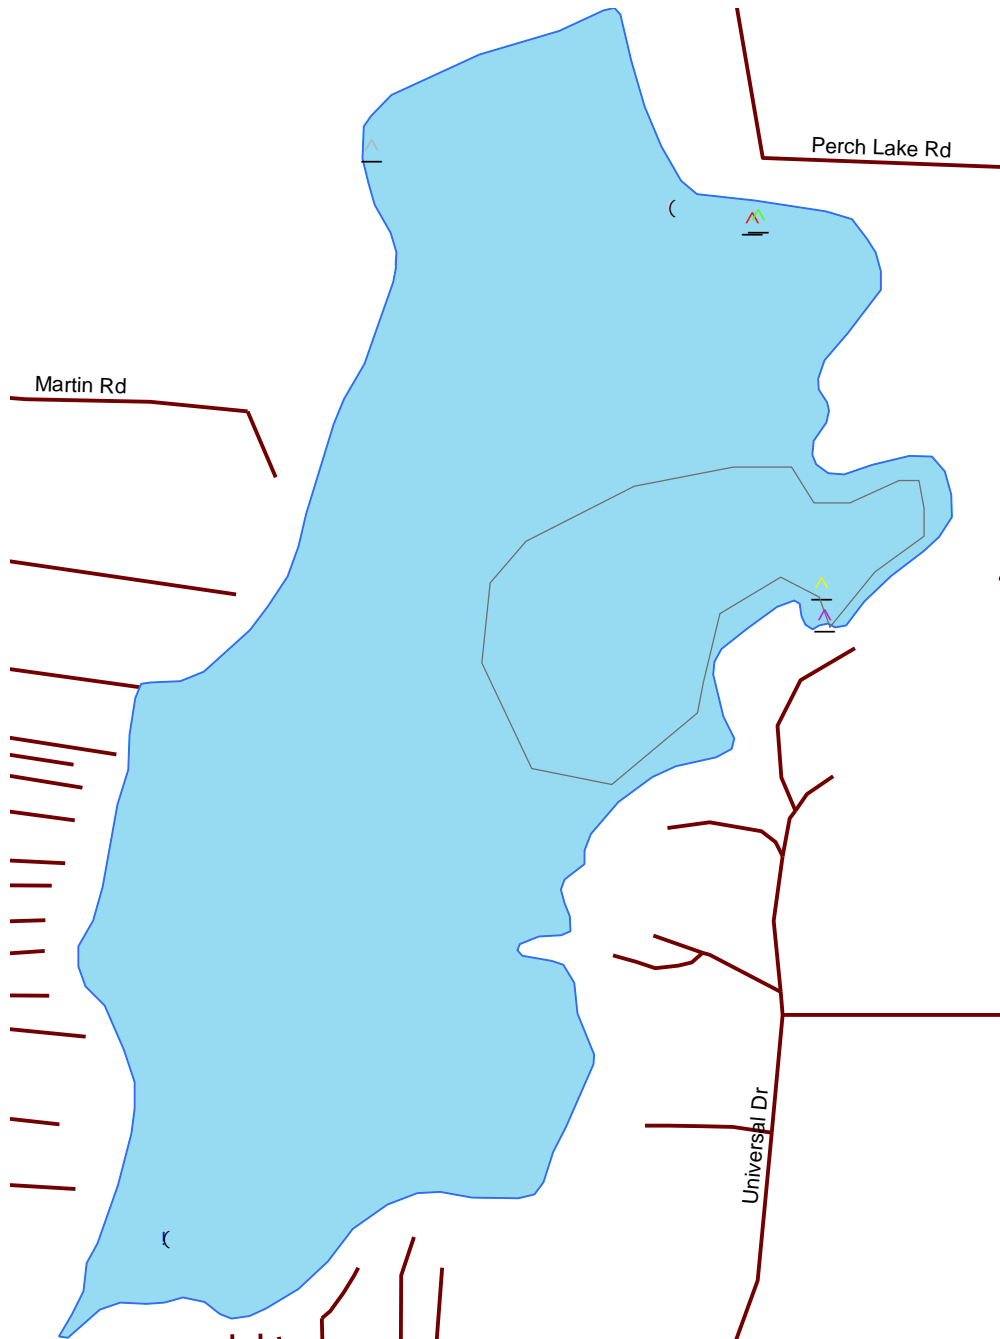

Perch Lake Sawyer

1873600

Nesting Year	Symbol	Year	Symbol	Year
1986	X	1993	⤴	2001
1987	X	1994	⤴	2002
1988	X	1995	⤴	2003
1989	X	1996	⤴	2004
1990	⤴	1997	⤴	2005
1991	⤴	1998	⤴	2006
1992	⤴	1999	⤴	2007
		2000	⤴	

-  Loon Nursery
-  Water
-  Rivers & Streams
-  Roads

Loon Watch
 Sigurd Olson Environmental Institute
 Ashland, WI
 July 1, 2008

00.026.05
 Miles