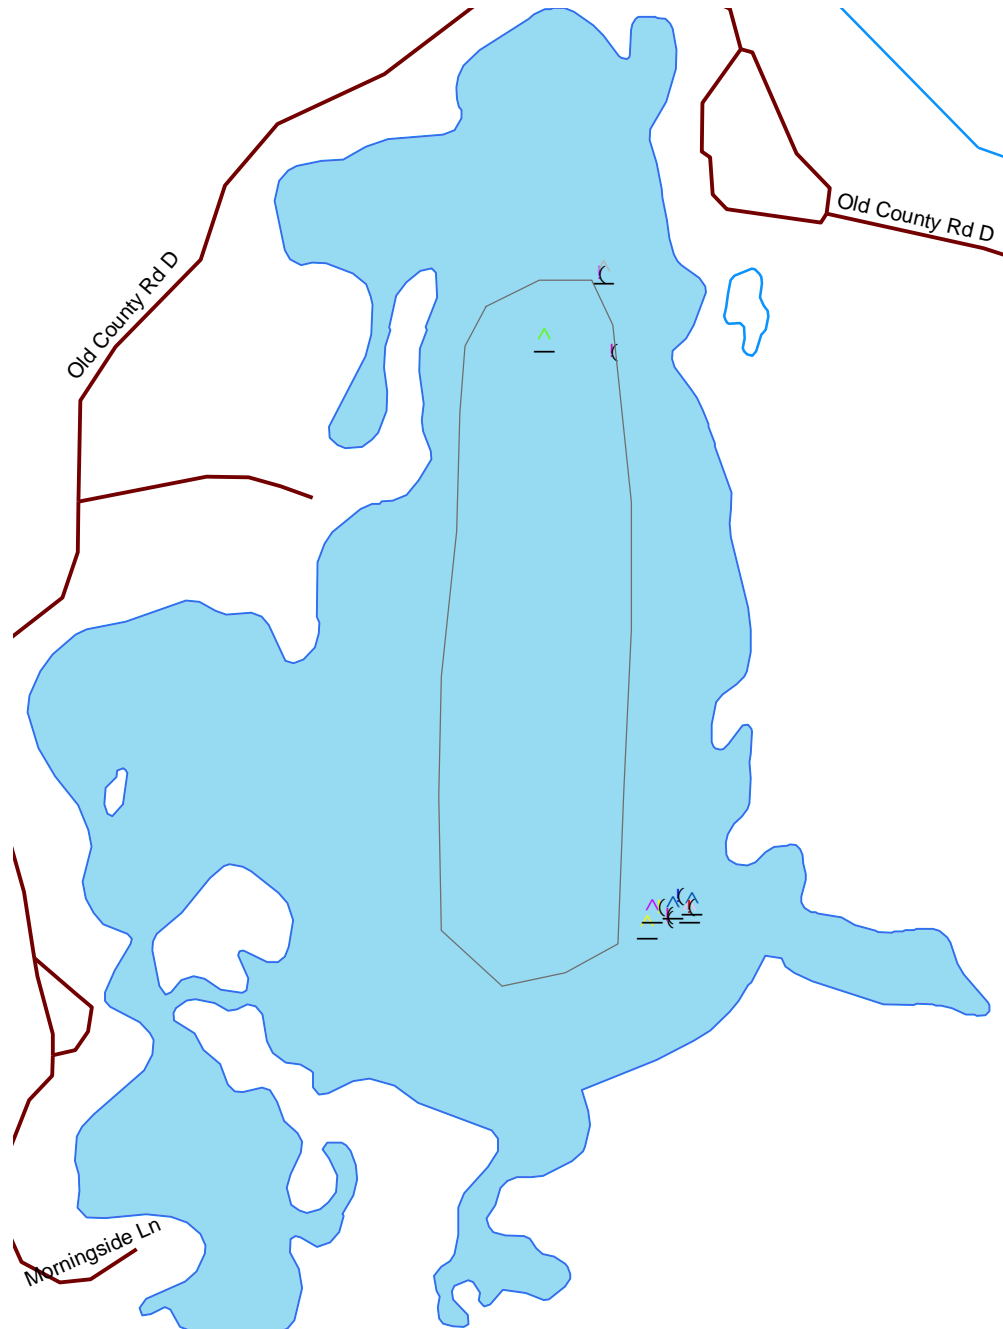

Fish Lake

Rusk

1849100

Nesting Year	(1993	△	2001
X	(1994	△	2002
X	(1995	△	2003
X	(1996	△	2004
X	(1997	△	2005
((1998	△	2006
((1999	△	2007
(△	2000		

-  Loon Nursery
-  Water
-  Rivers & Streams
-  Roads

Loon Watch
 Sigurd Olson Environmental Institute
 Ashland, WI
 July 1, 2008

0 0.04 0.08
 Miles