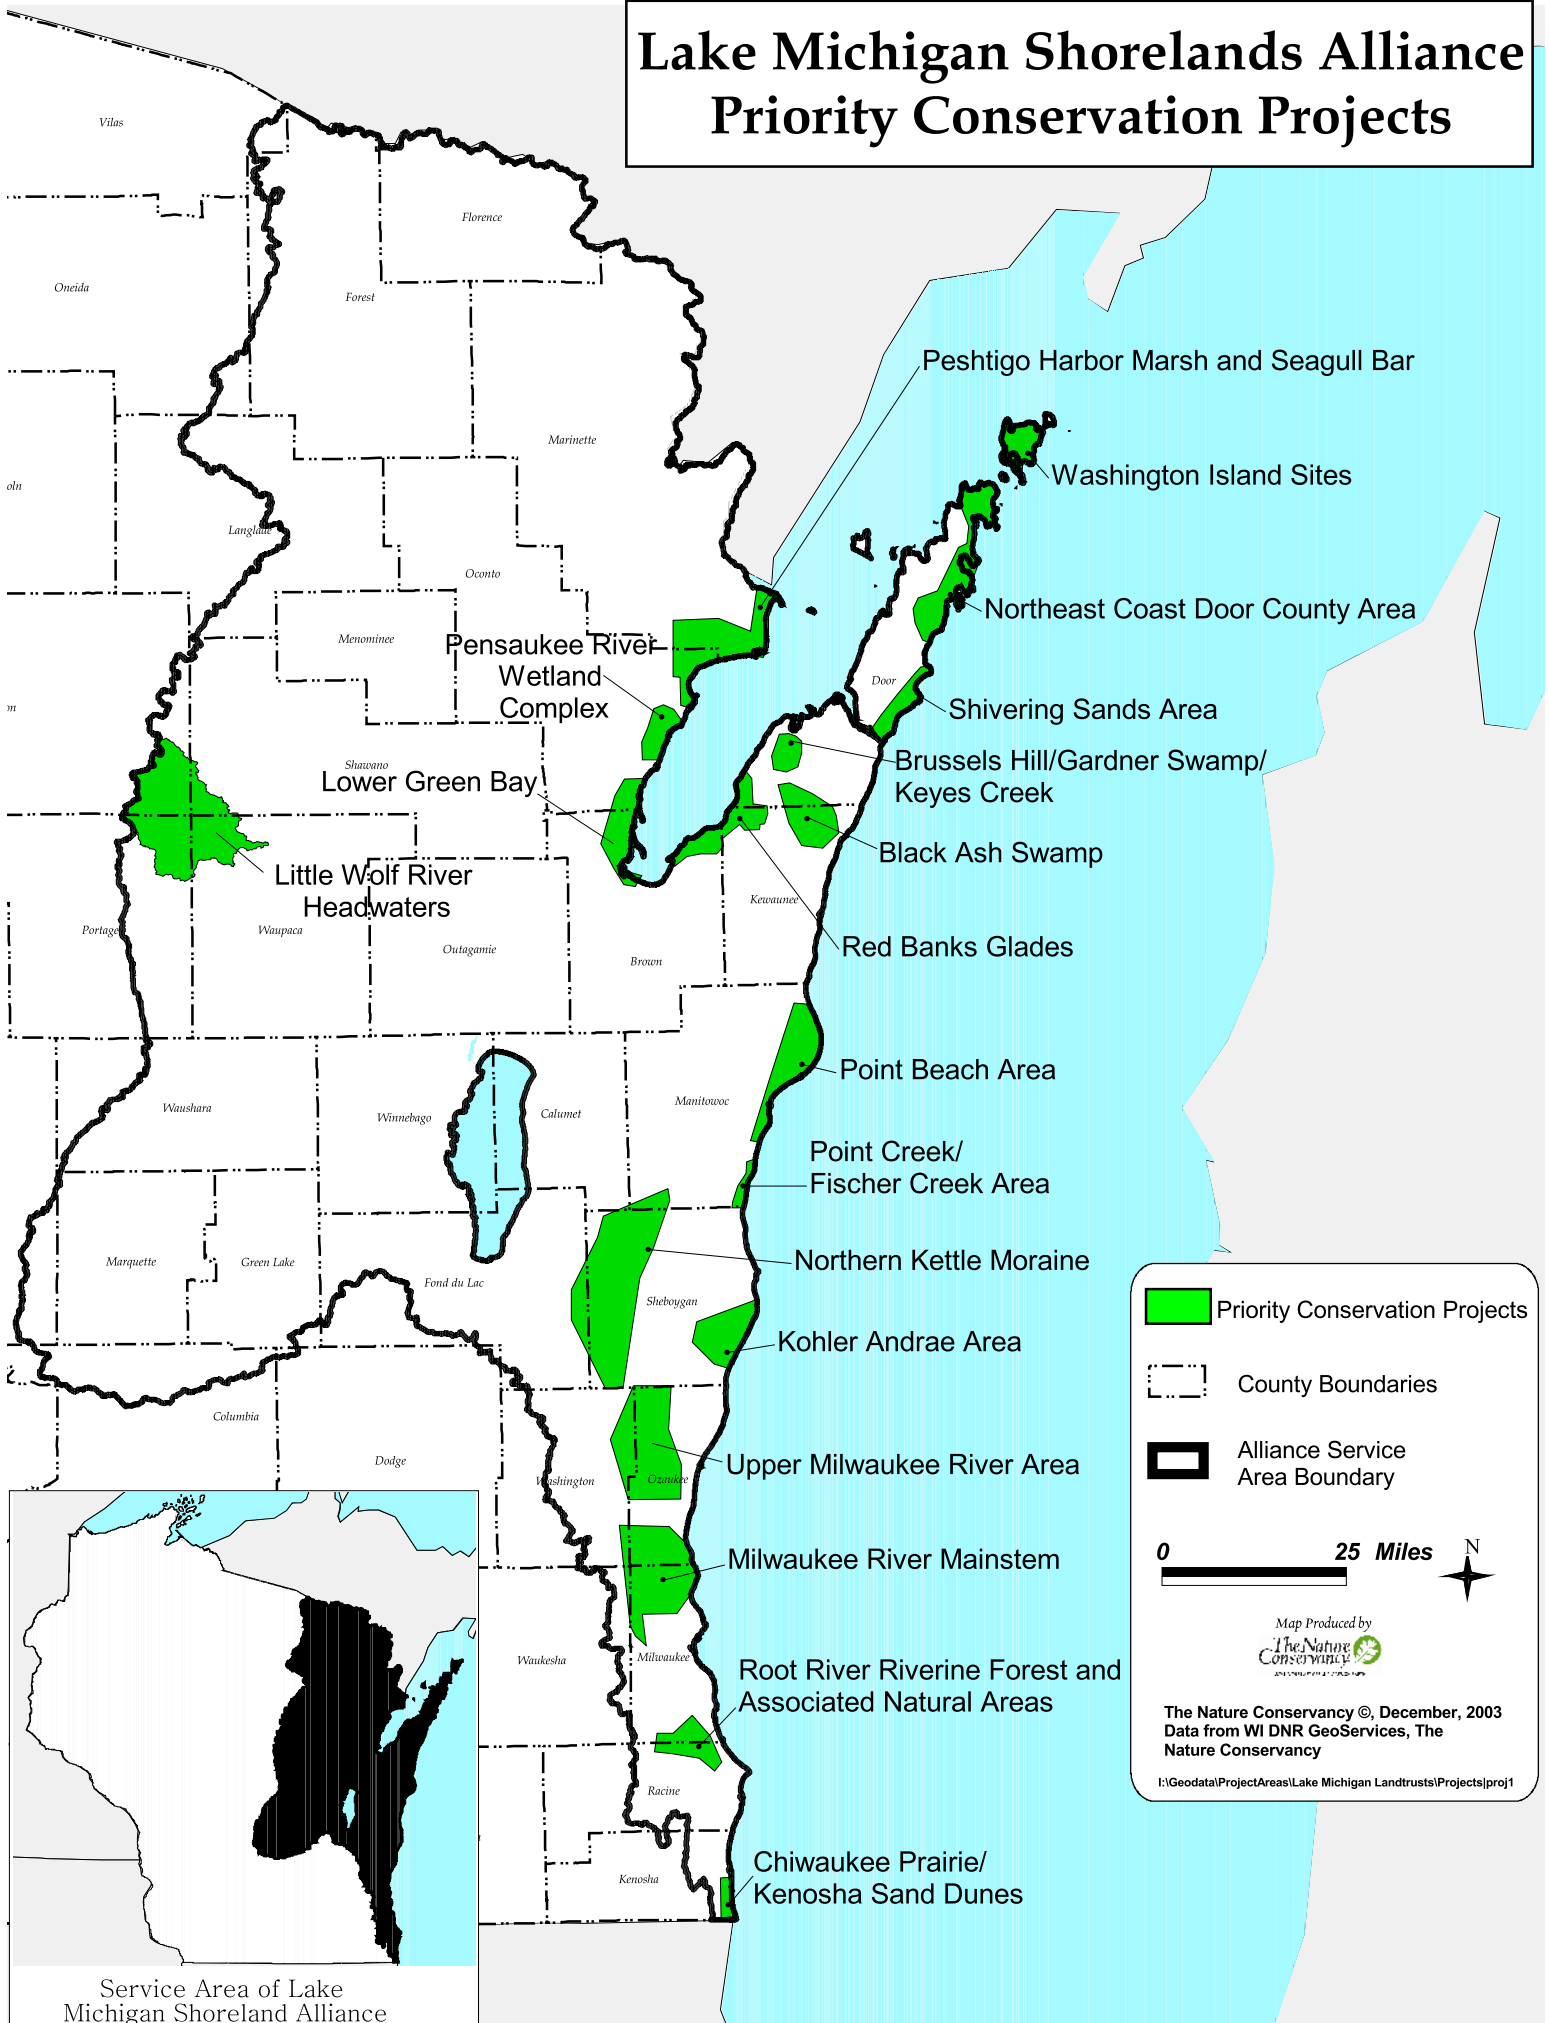

Lake Michigan Shorelands Alliance Priority Conservation Projects

Priority Conservation Projects

County Boundaries

Alliance Service Area Boundary

0 25 Miles N

Map Produced by
The Nature Conservancy

The Nature Conservancy ©, December, 2003
Data from WI DNR GeoServices, The Nature Conservancy

I:\Geodata\ProjectAreas\Lake Michigan Landtrusts\Projects\proj1

Service Area of Lake Michigan Shoreland Alliance