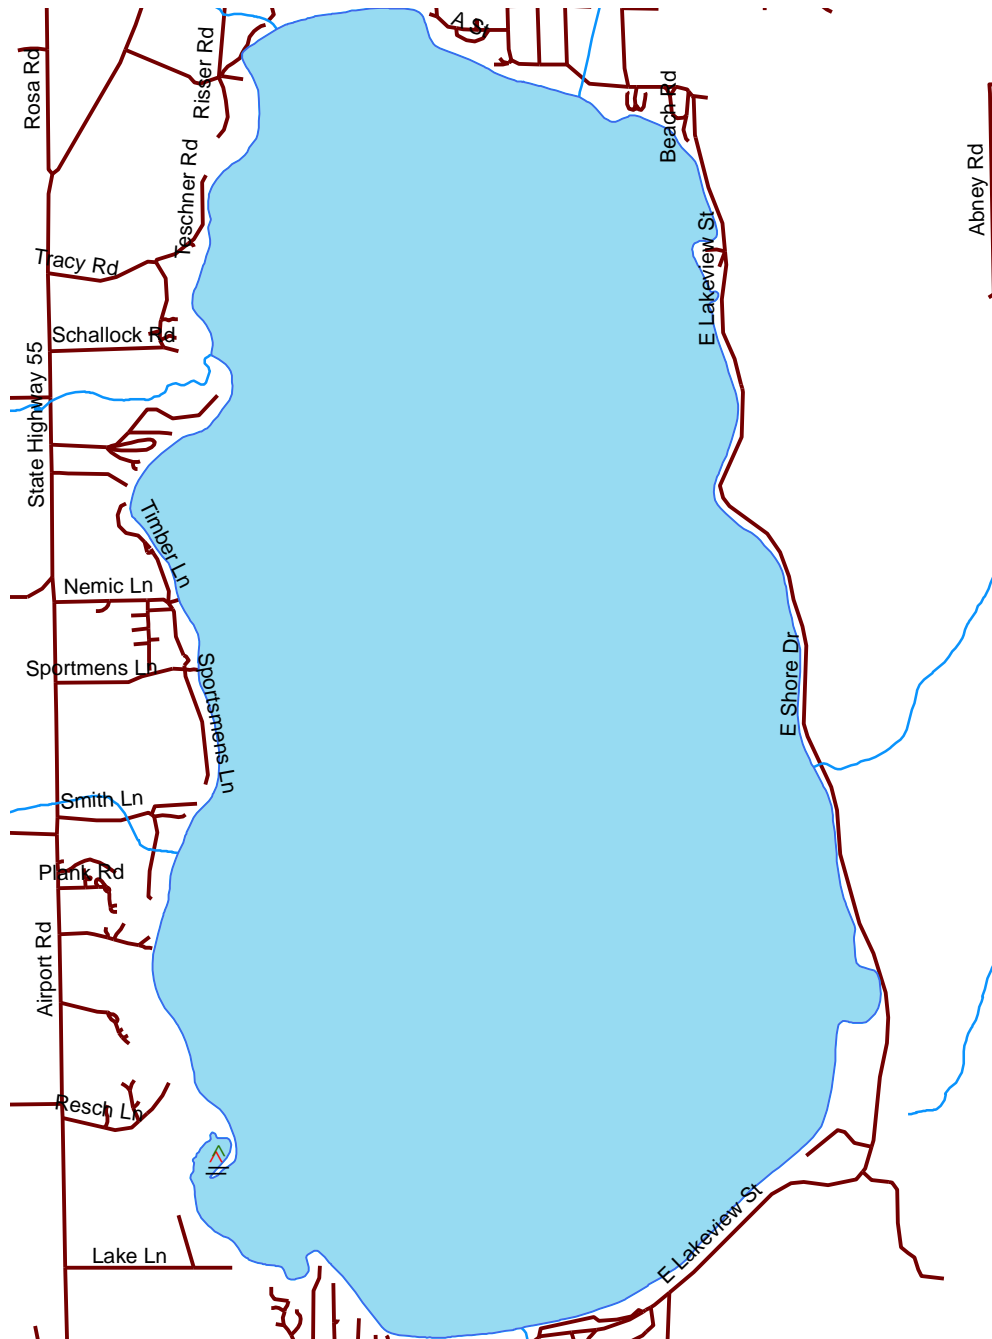

Metonga Lake Forest

394400

Nesting Year	
X	1986
X	1987
X	1988
X	1989
(1990
(1991
(1992
(1993
(1994
(1995
(1996
(1997
(1998
(1999
(2000
^	2001
^	2002
^	2003
^	2004
^	2005
^	2006
^	2007

- Loon Nursery
- Water
- Rivers & Streams
- Roads

Loon Watch
 Sigurd Olson Environmental Institute
 Ashland, WI
 July 1, 2008