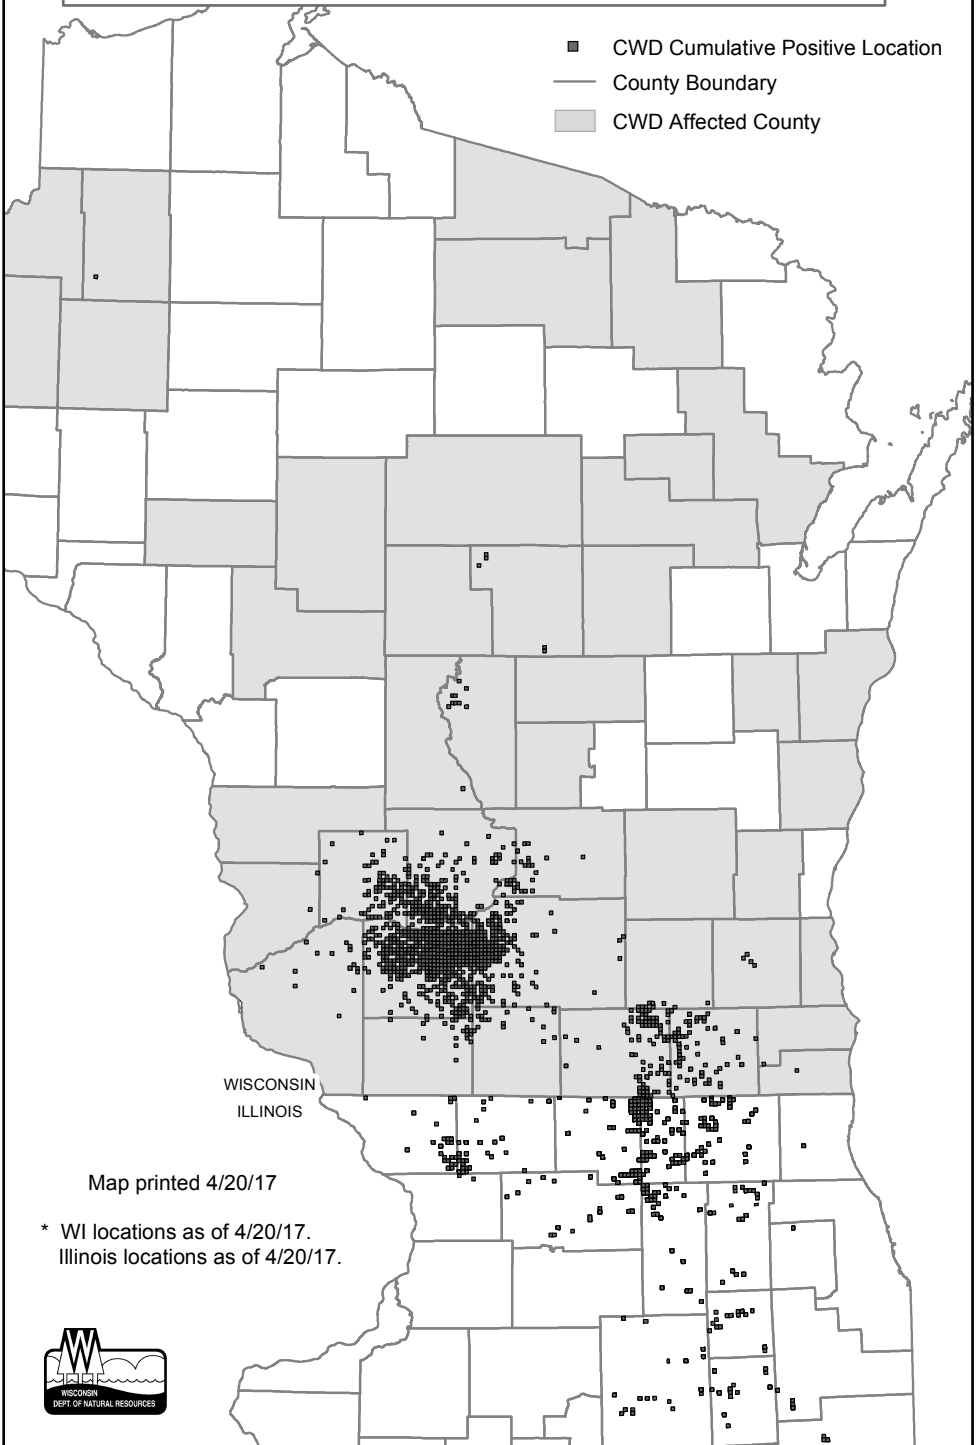

Cumulative CWD Positive Locations of Wild Deer in Wisconsin and Illinois.

Map printed 4/20/17

* WI locations as of 4/20/17.
Illinois locations as of 4/20/17.