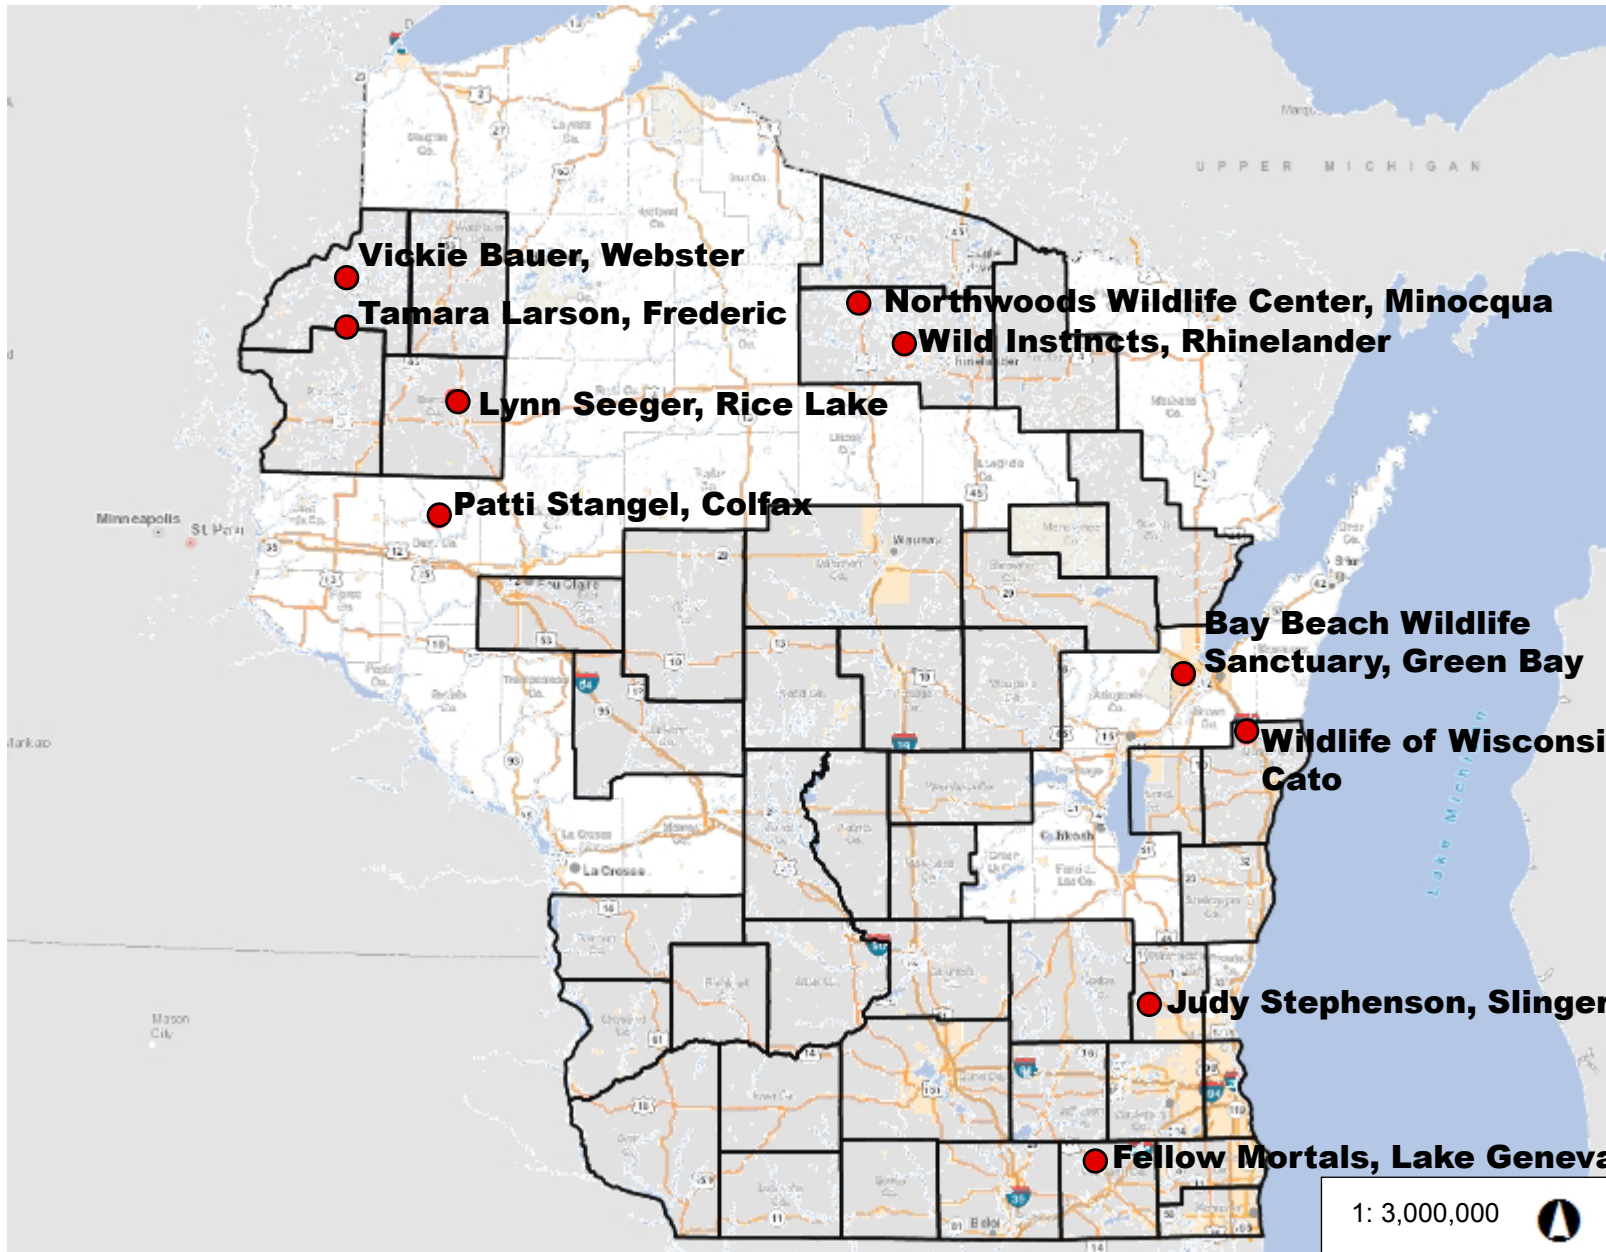

2017 Deer Rehabilitation

Legend

- State Boundaries
- County Boundaries
- CWD Affected Counties

Notes

1: 3,000,000

DISCLAIMER: The information shown on these maps has been obtained from various sources, and are of varying age, reliability and resolution. These maps are not intended to be used for navigation, nor are these maps an authoritative source of information about legal land ownership or public access. No warranty, expressed or implied, is made regarding accuracy, applicability for a particular use, completeness, or legality of the information depicted on this map. For more information, see the DNR Legal Notices web page: <http://dnr.wi.gov/legal/>