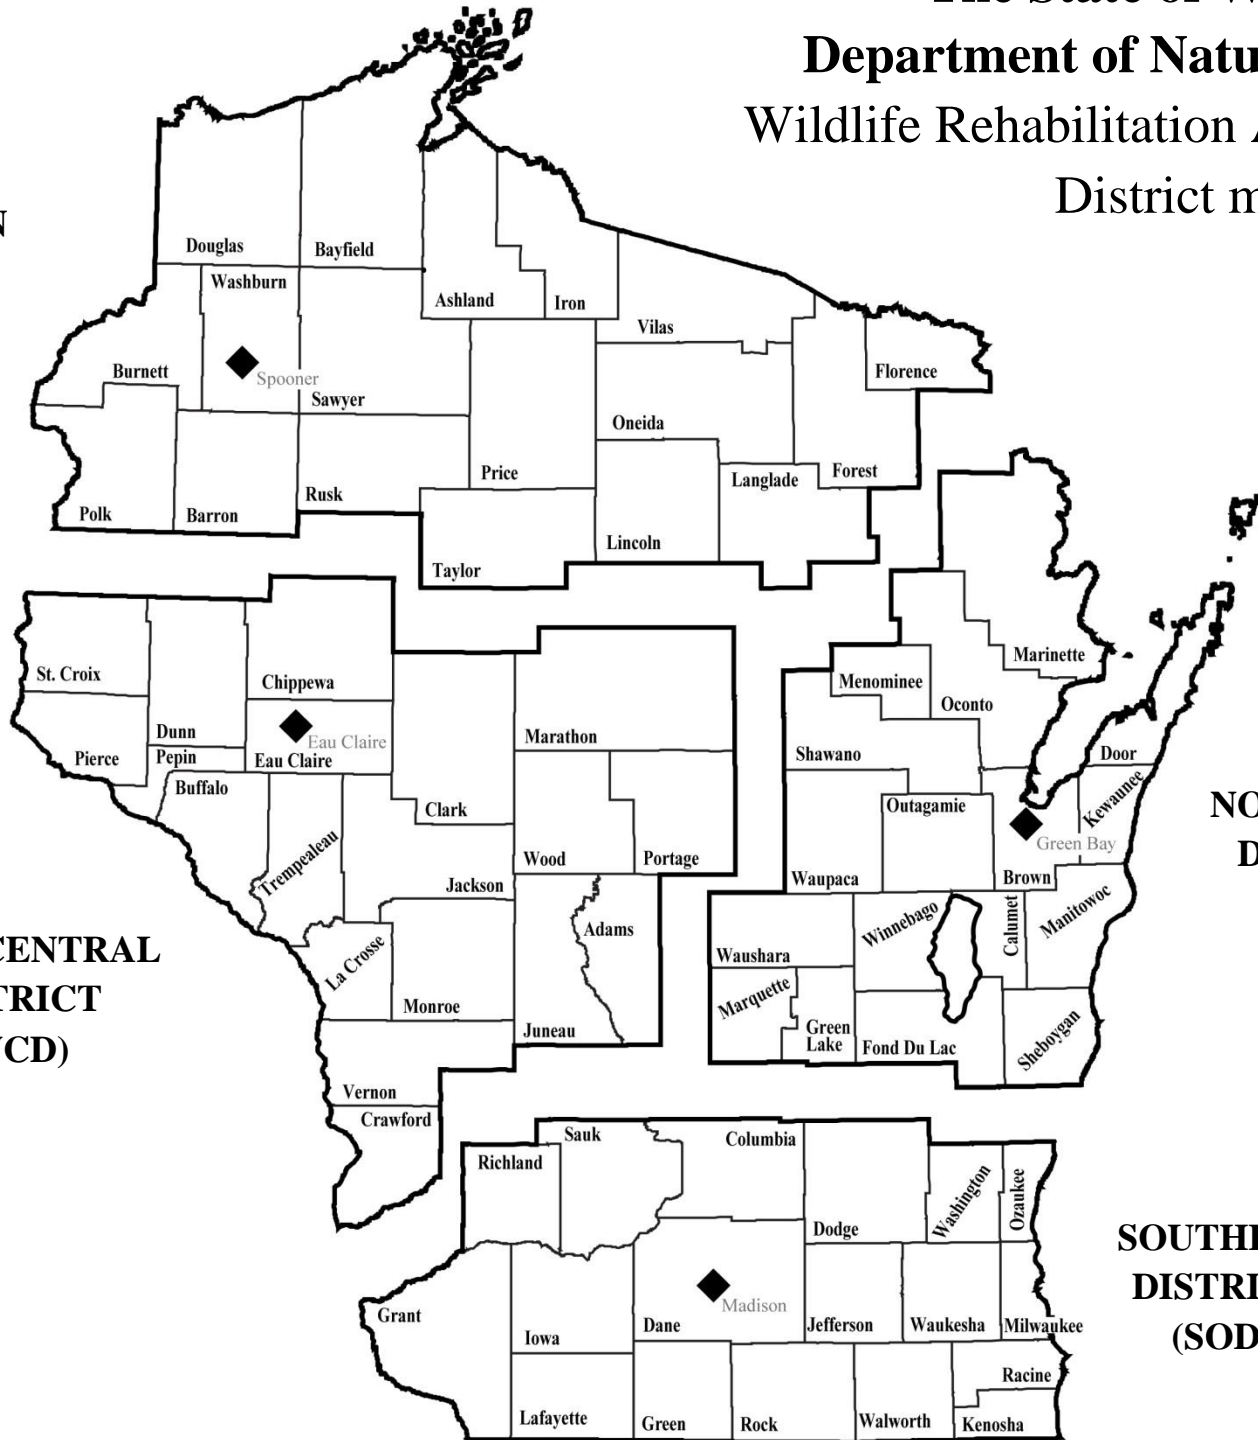

The State of Wisconsin
Department of Natural Resources
Wildlife Rehabilitation Advisory Council
District map

**NORTHERN
DISTRICT
(NOD)**

**NORTHEAST
DISTRICT
(NED)**

**WEST CENTRAL
DISTRICT
(WCD)**

**SOUTHERN
DISTRICT
(SOD)**

◆ Headquarter Office