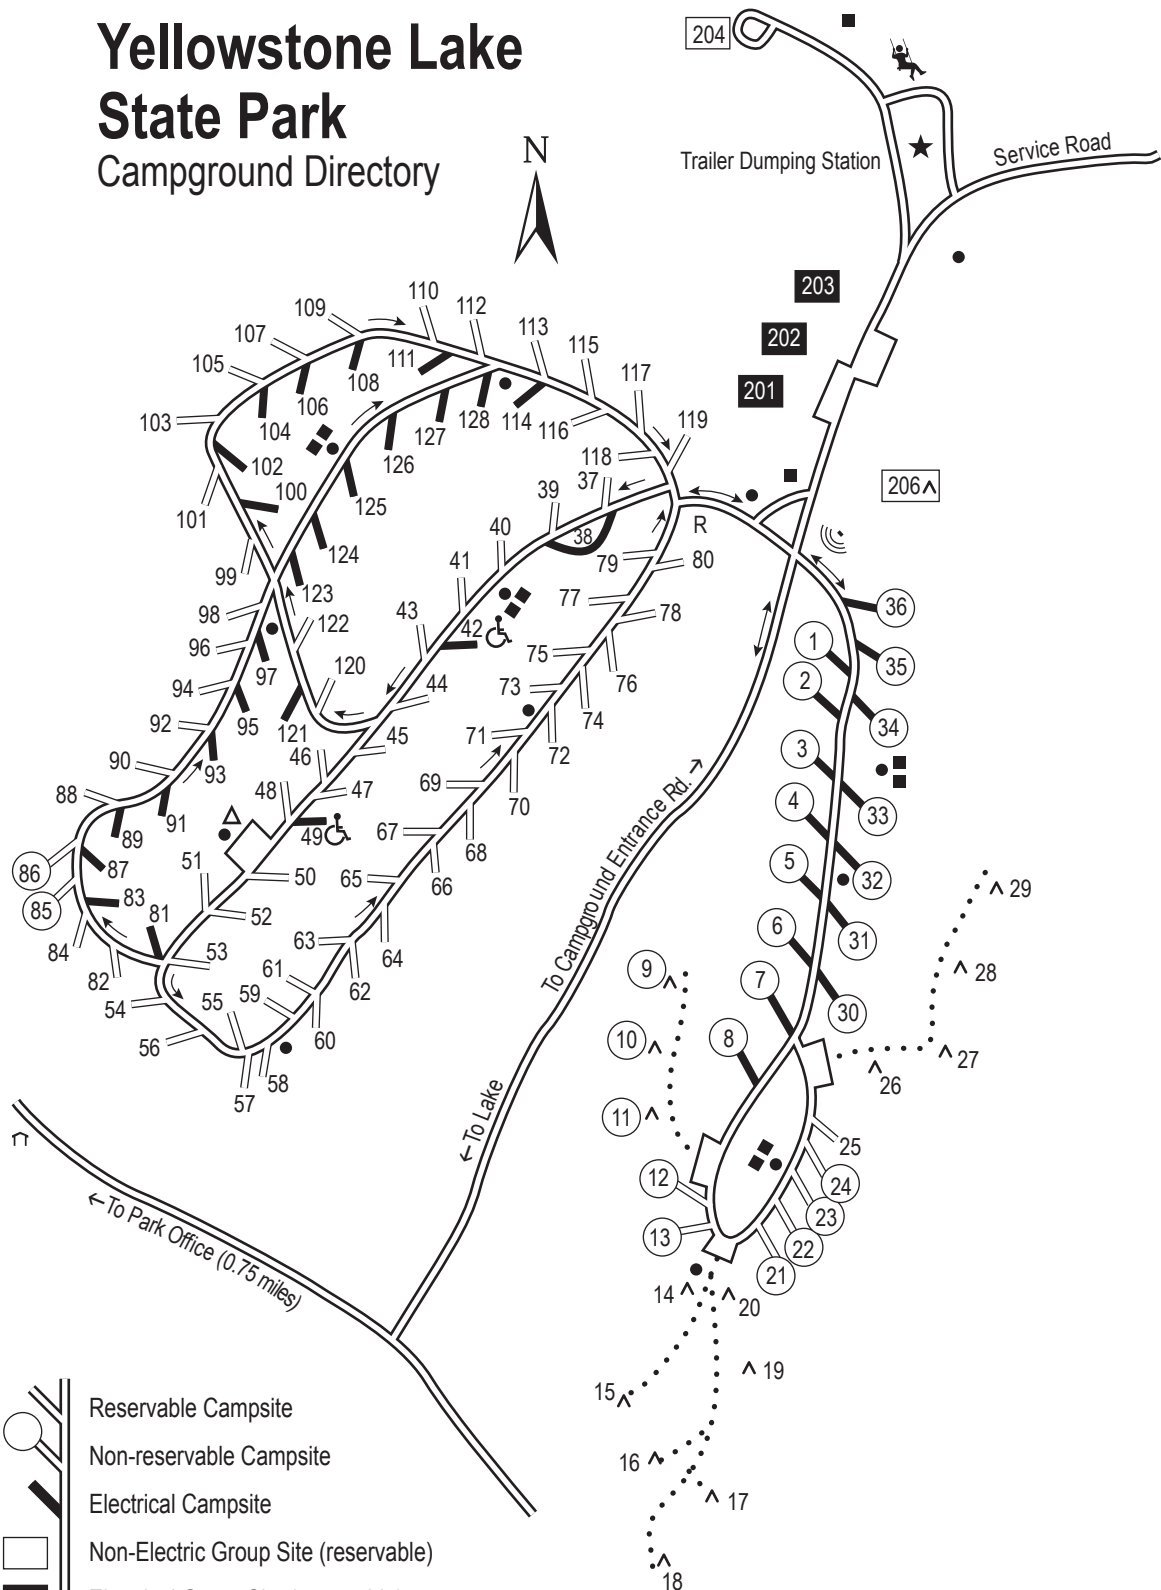

Yellowstone Lake State Park

Campground Directory

- Reservable Campsite
- Non-reservable Campsite
- Electrical Campsite
- Non-Electric Group Site (reservable)
- Electrical Group Site (reservable)
- Walk-in Group Site (reservable)
- Reservable Walk-in Site
- Non-reservable Walk-in Site
- Host Site #38
- Trail
- Accessible Site
- Water Outlet
- Recycling Center

- Vault Toilet
- Flush Toilet/Shower
- Trailer Dumping Station
- Playground Equipment
- Amphitheater
- Park Office