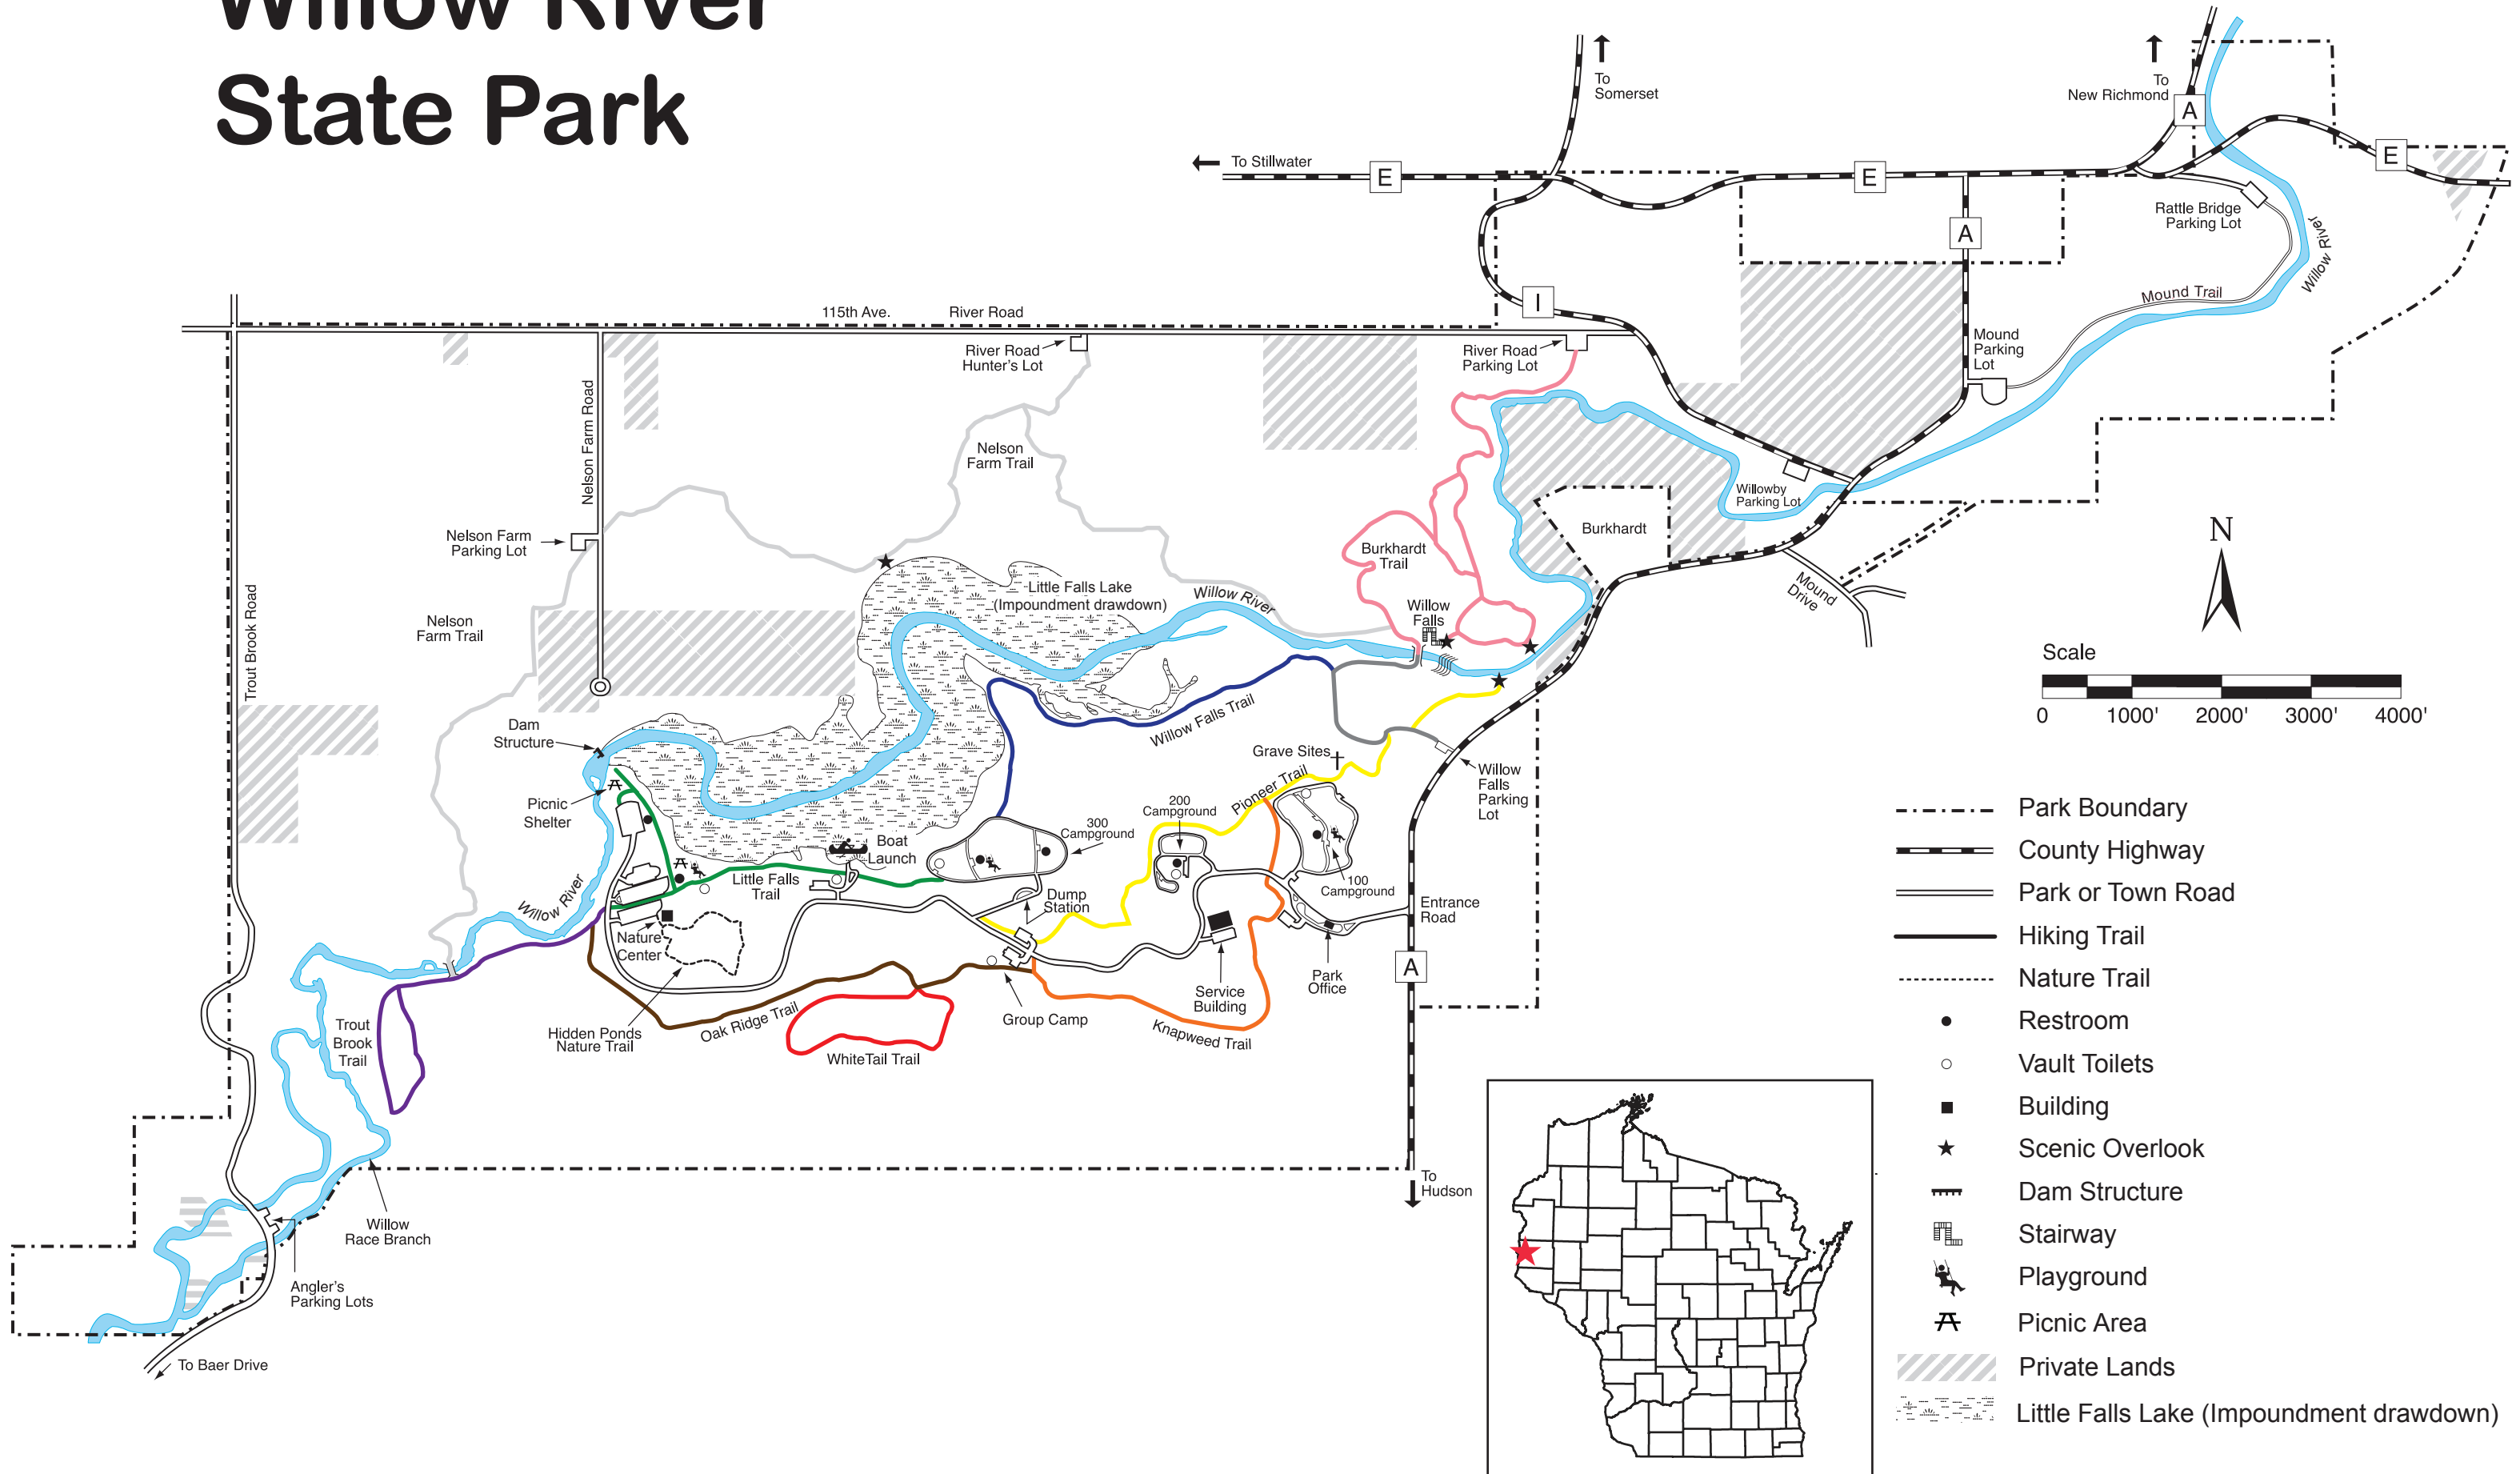

# Willow River State Park

- Park Boundary
- == County Highway
- == Park or Town Road
- Hiking Trail
- ..... Nature Trail
- Restroom
- Vault Toilets
- Building
- ★ Scenic Overlook
- ▬ Dam Structure
- ▬ Stairway
- ⚡ Playground
- ⌘ Picnic Area
- ▨ Private Lands
- ▨ Little Falls Lake (Impoundment drawdown)