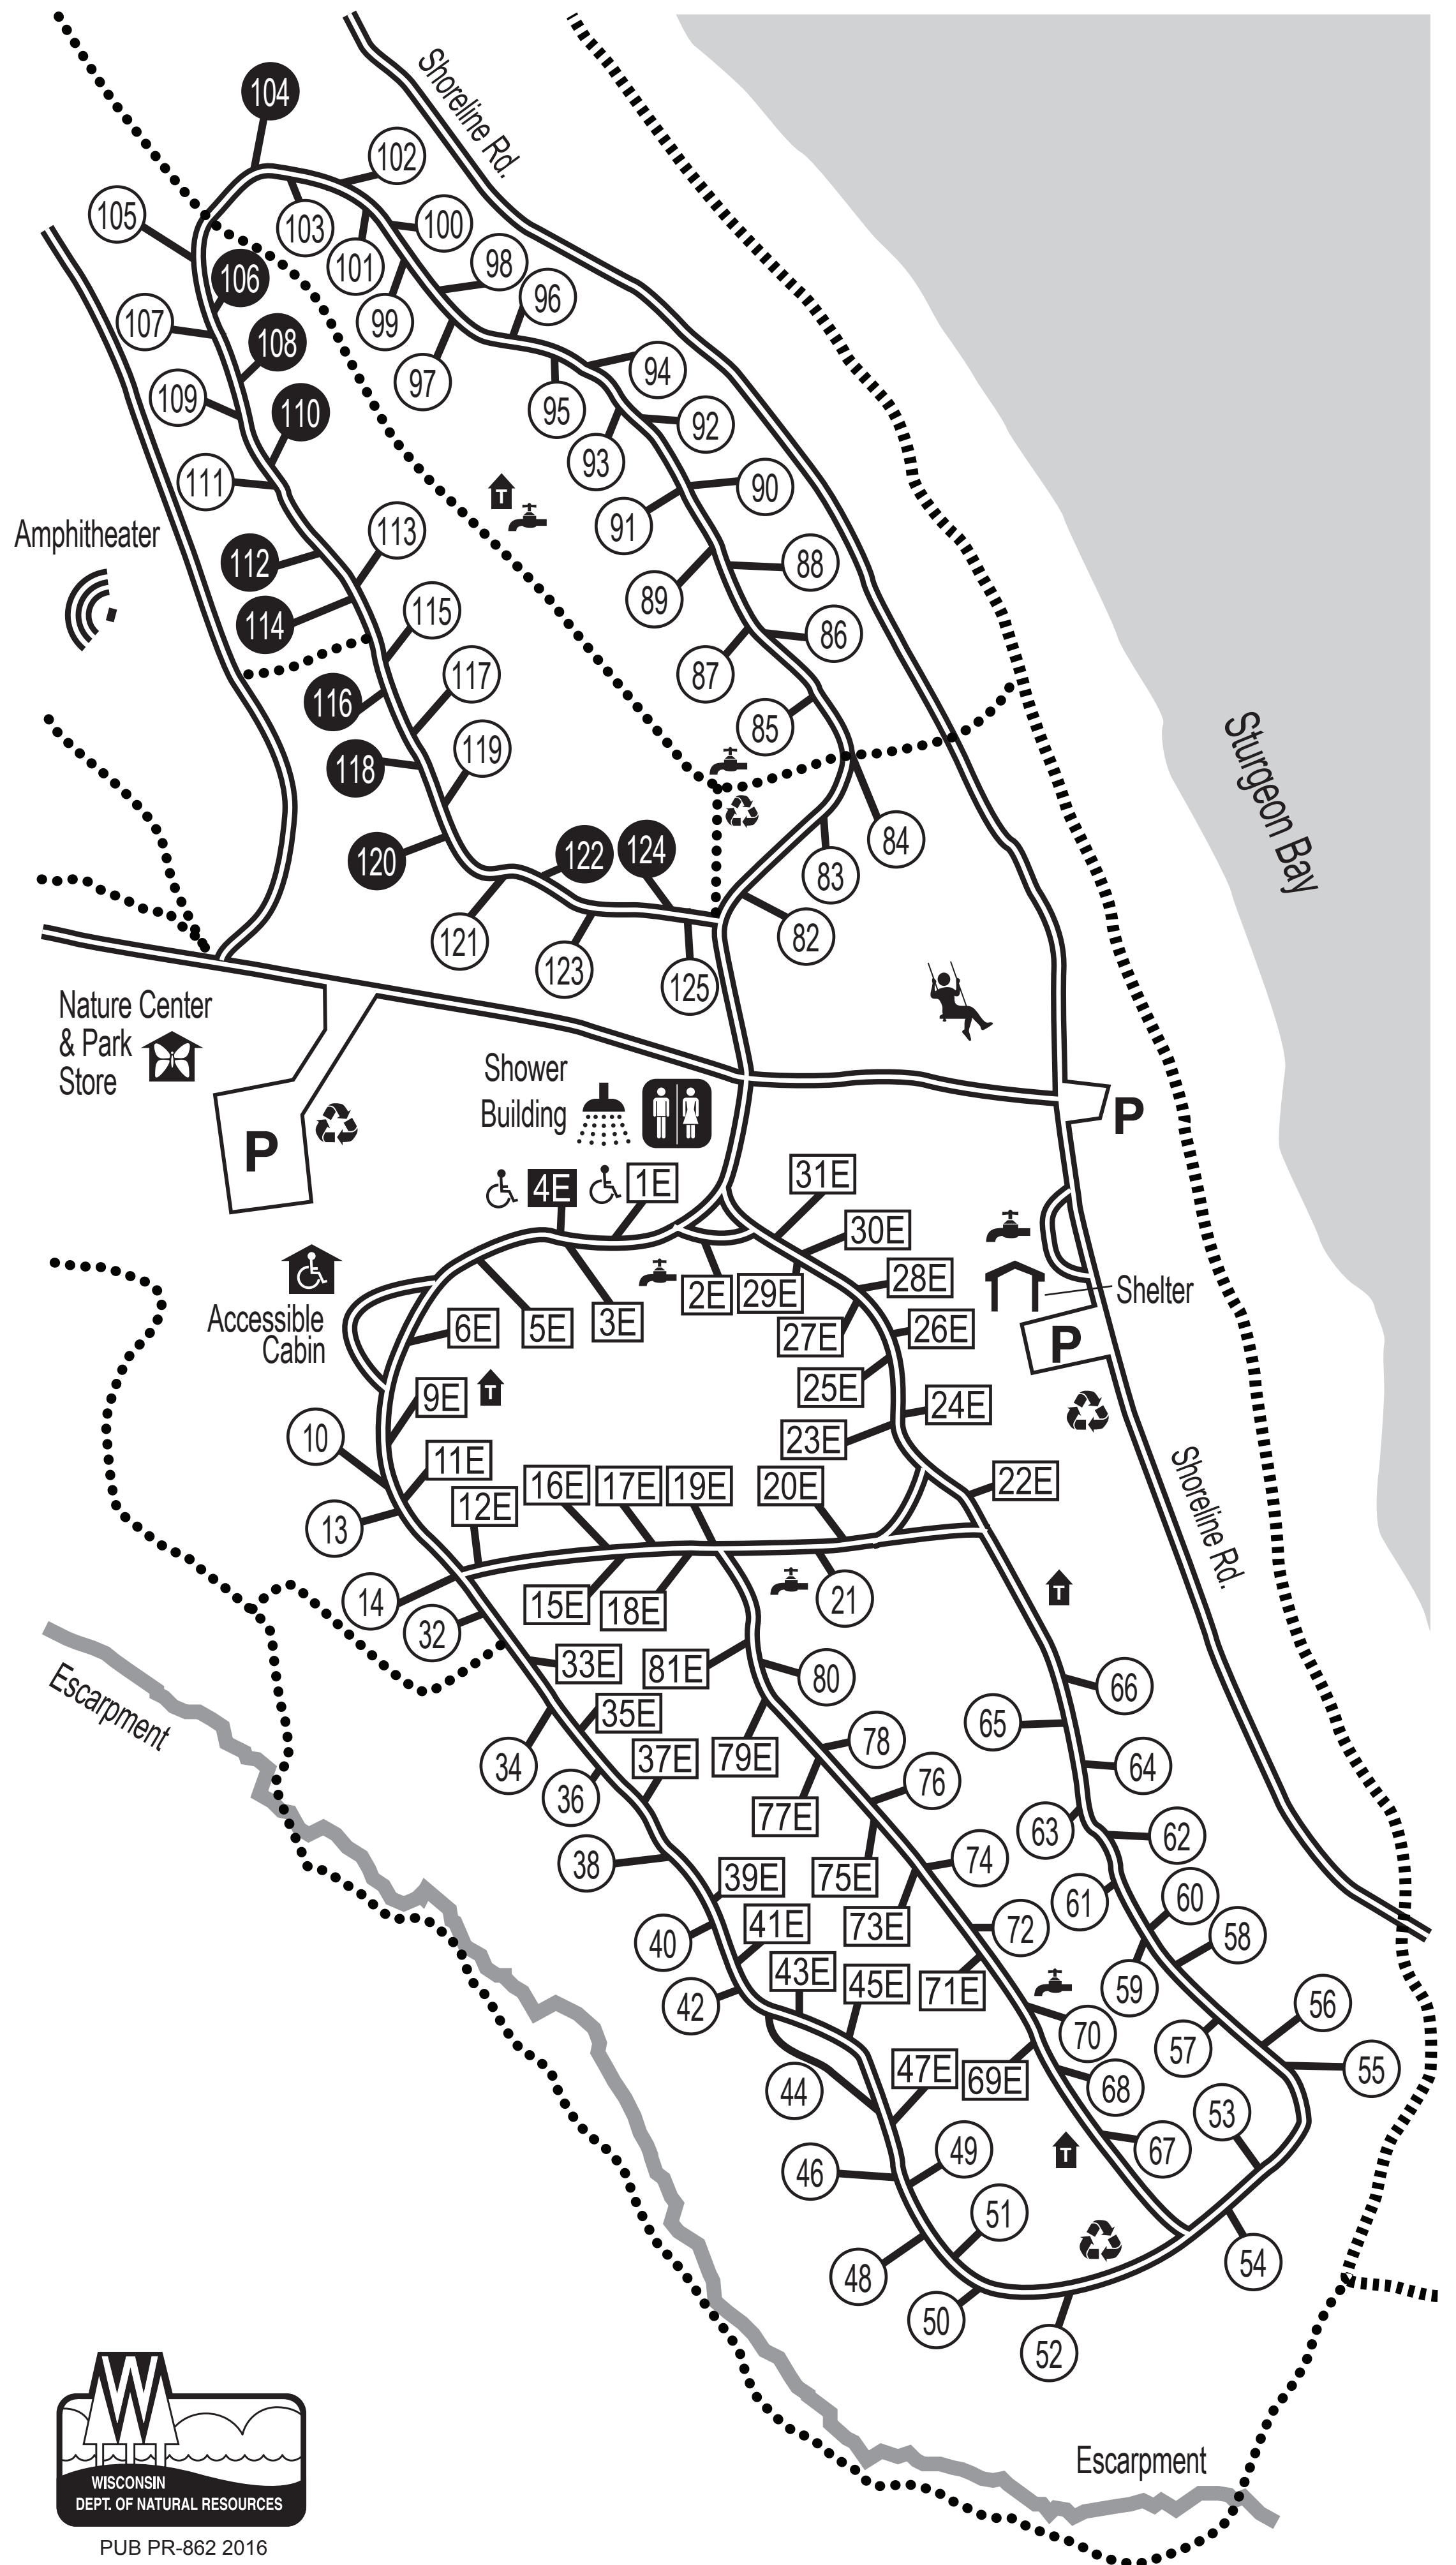

Potawatomi State Park - Daisy Field Campground

Sites 1e and 4e are held for campers with disabilities.

Map Key

-  Reservable Site
-  Non-reservable Site
-  Reservable Electric Site
-  Non-reservable Electric site
-  Flush Toilets
-  Shower Building
-  Accessible
-  Water
-  Vault Toilet
-  Amphitheater
-  Shelter Building
-  Playground
-  Dumpster/Recycling
-  Parking

-  Road
-  Ice Age Trail
-  Hiking Trail