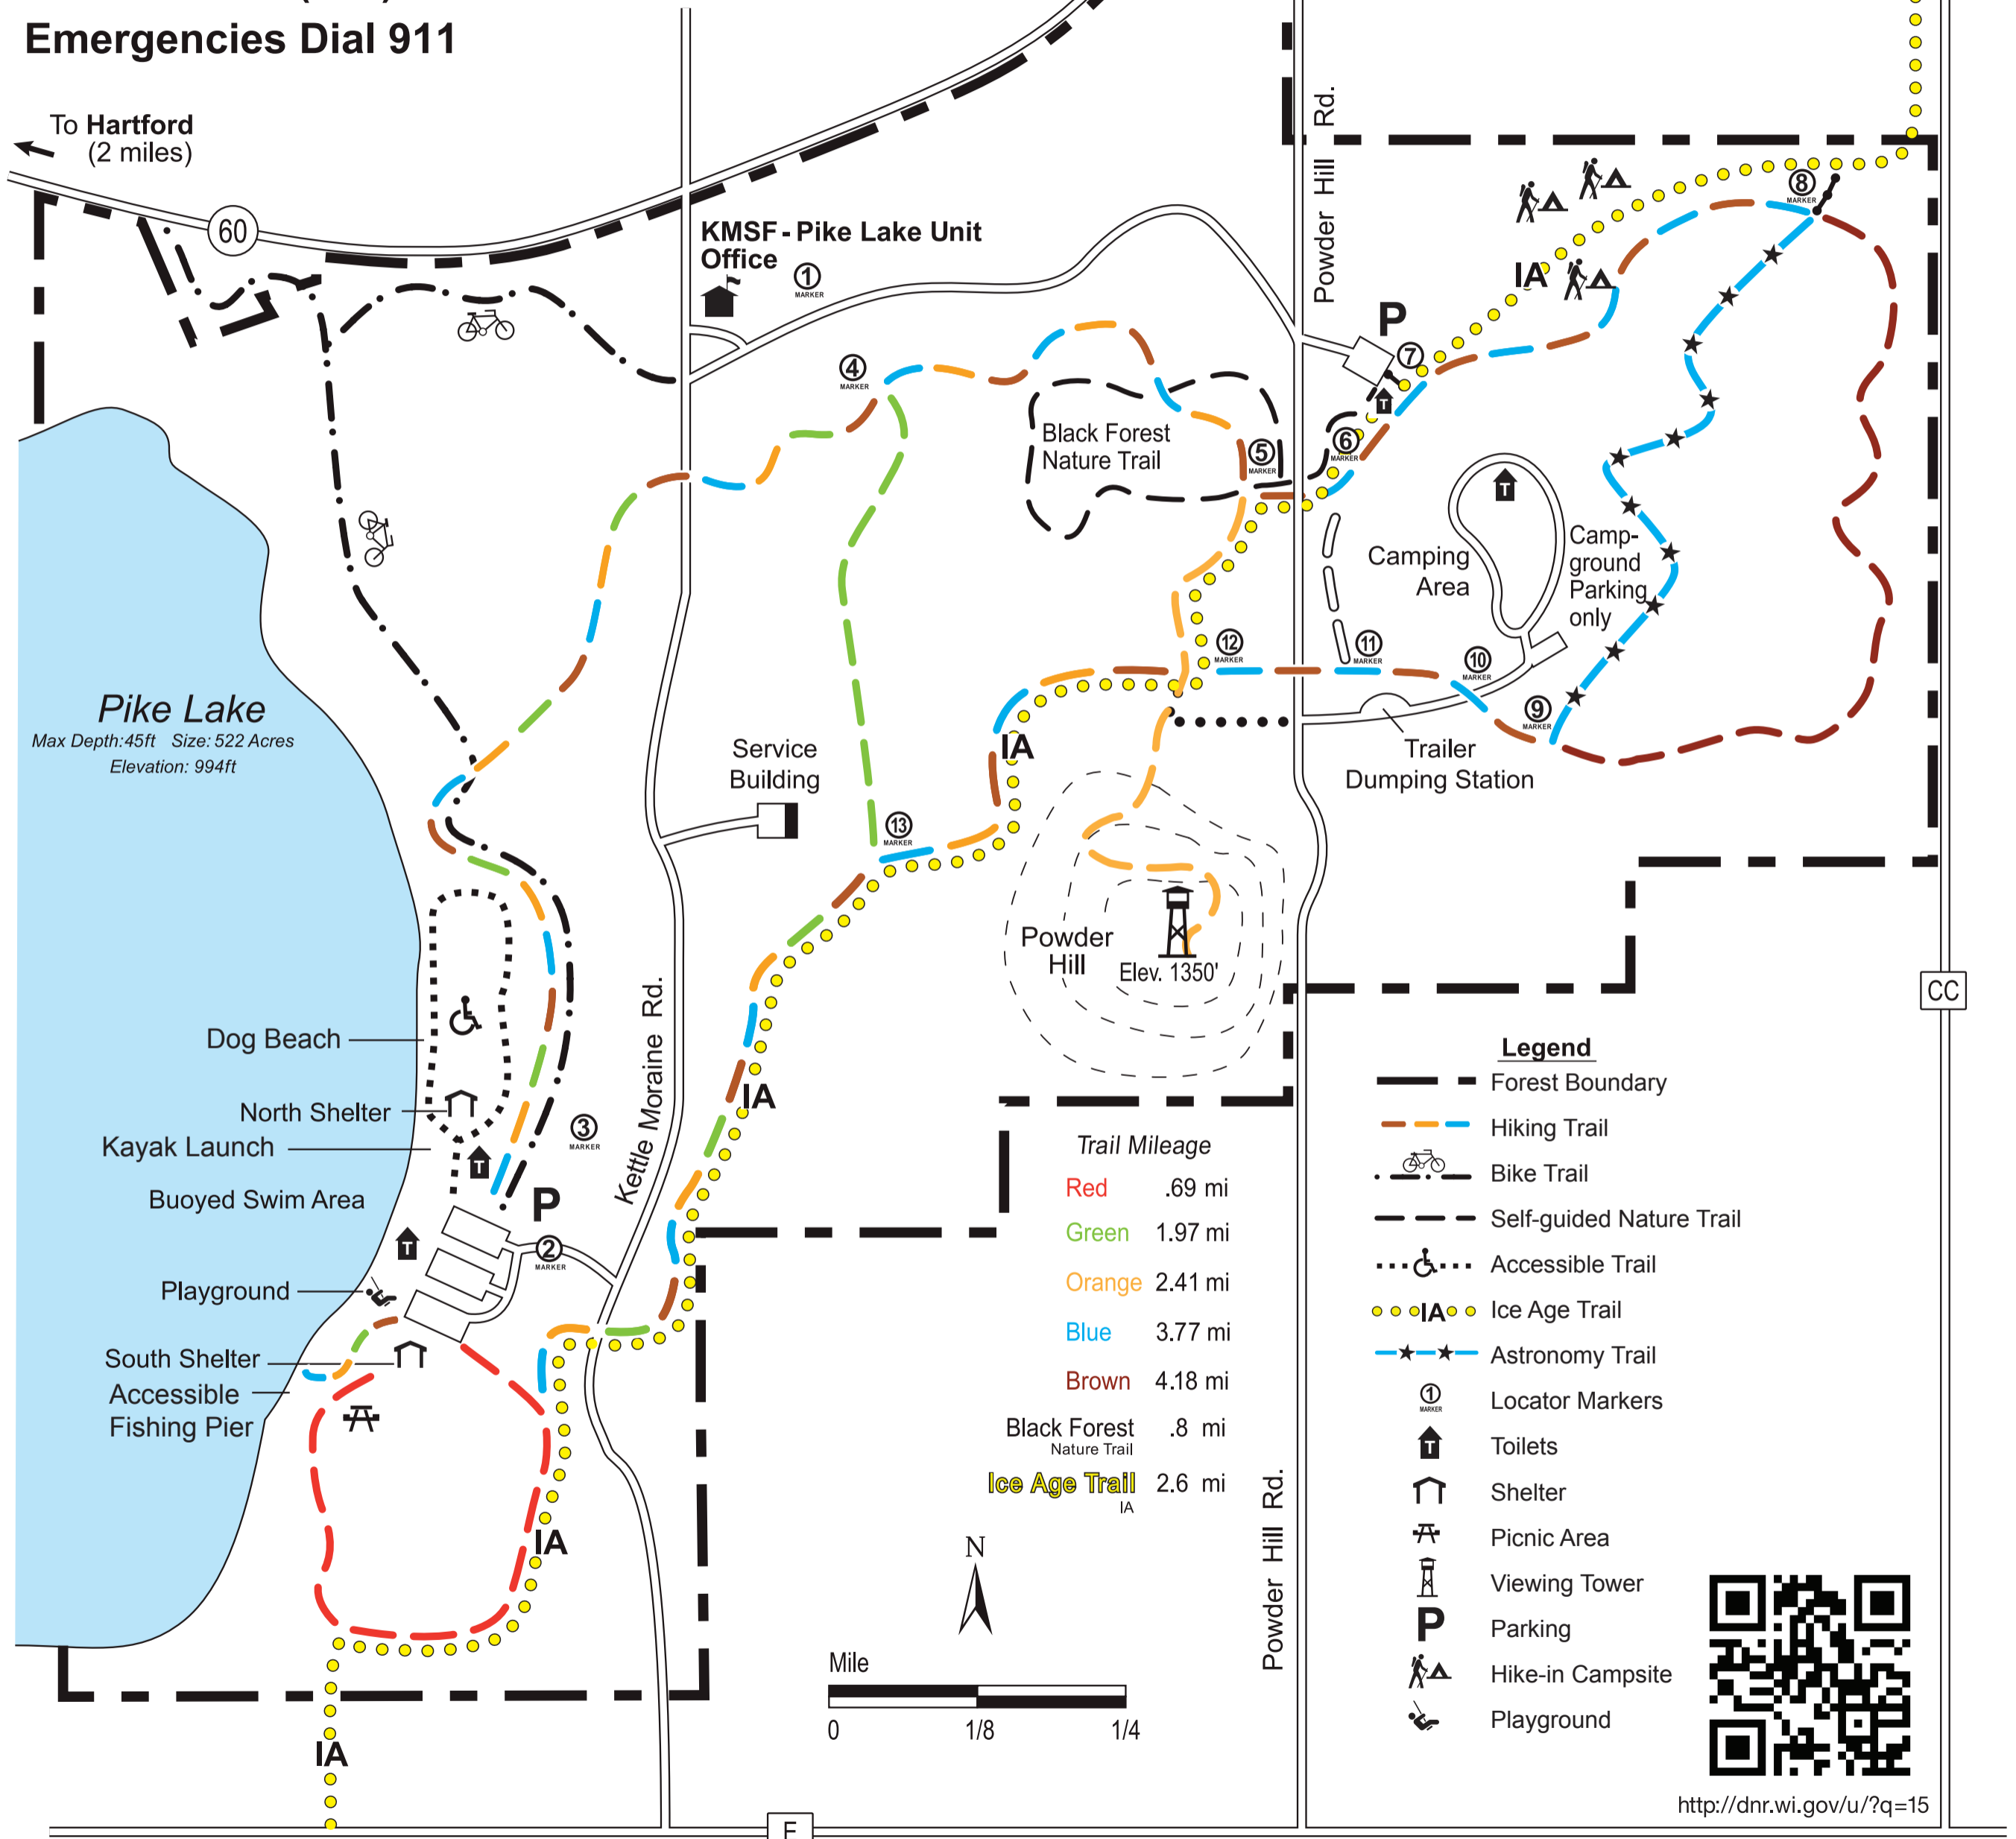

Kettle Moraine State Forest Pike Lake Unit Summer Map

Forest Office (262) 670-3400

Emergencies Dial 911

To Hartford
(2 miles)

To Slinger - (1 mile)
To Hwy 41 - (3 miles)

To Slinger
ICE AGE TRAIL

<http://dnr.wi.gov/u/?q=15>