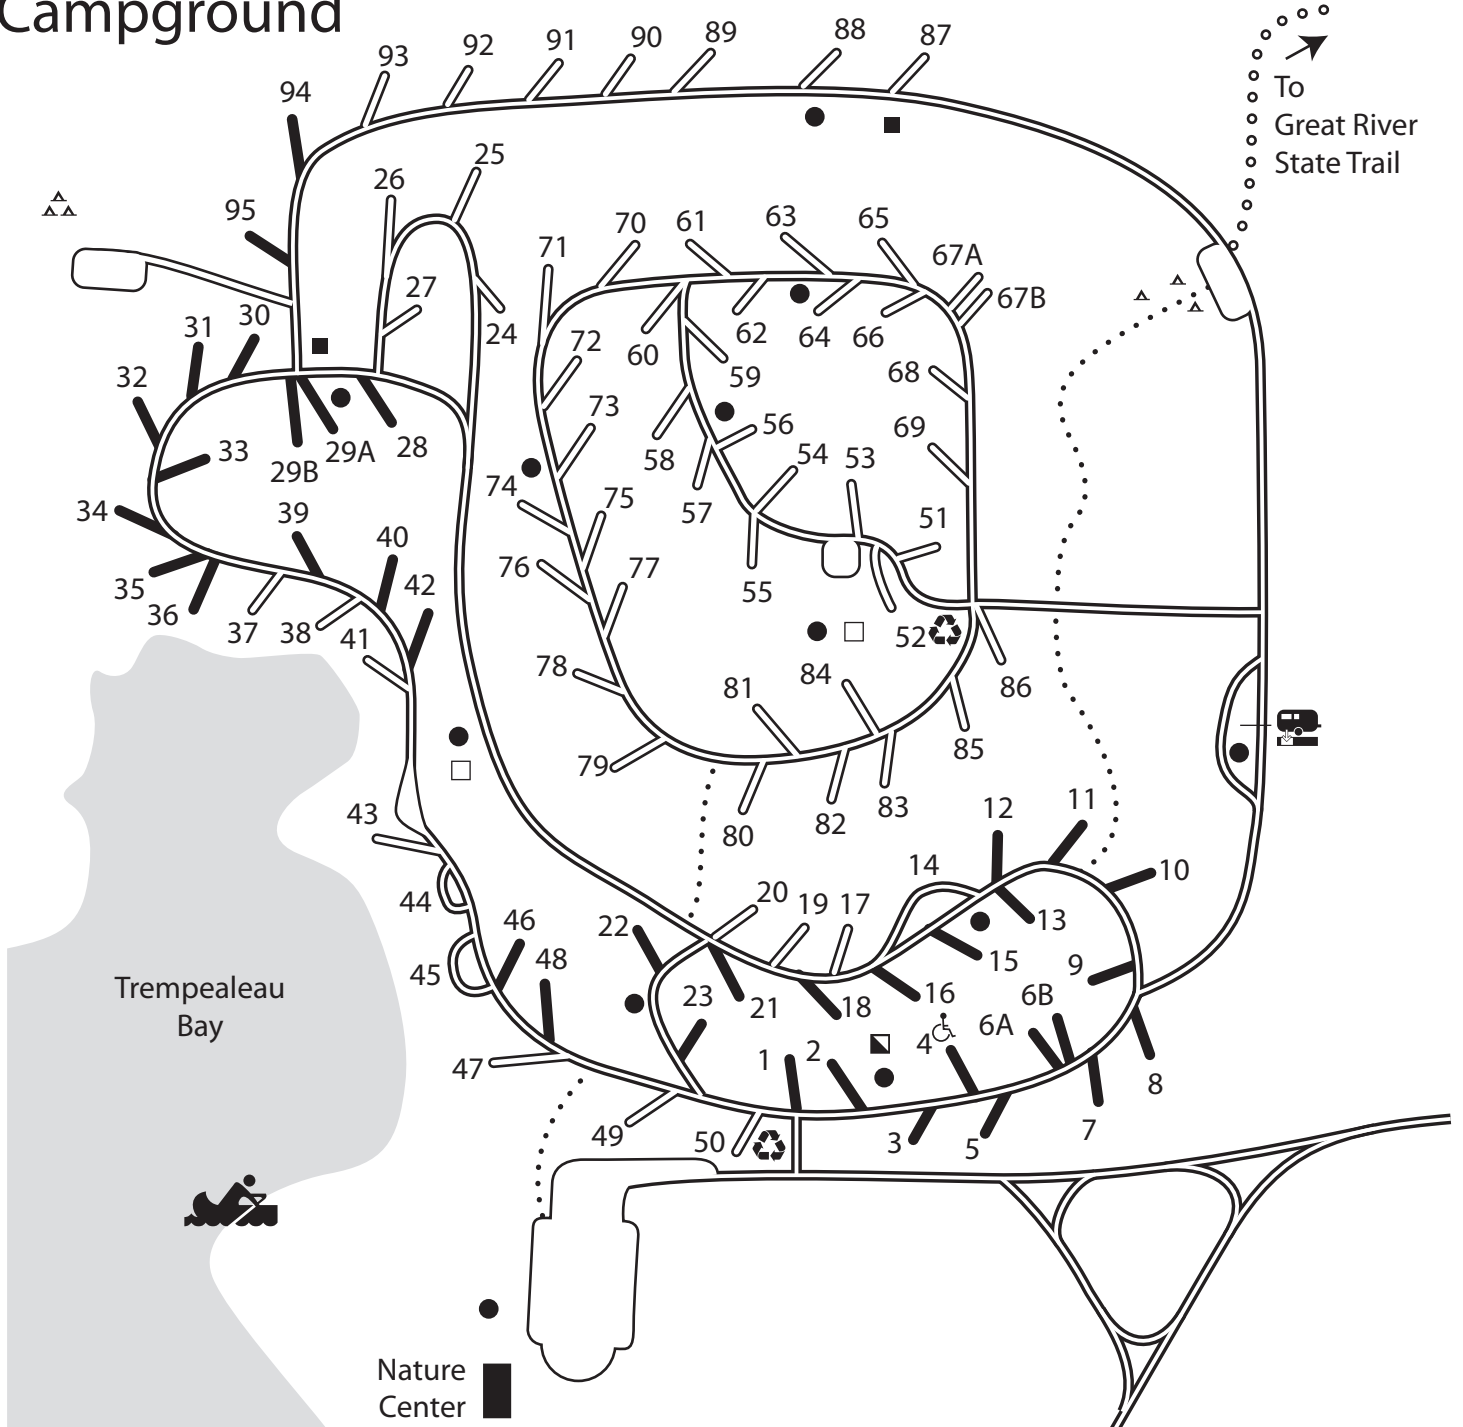

Perrot State Park Campground

LEGEND	Campsite	Water
	Electrical Campsite	Dumpster/Recycling Area (for registered campers only)
	Accessible Campsite	RV Dump Station
	Flush Toilets/Showers	Group Tent Campsite
	Flush Toilets	Canoe Launch
	Pit Toilets	

All campsites are reservable.