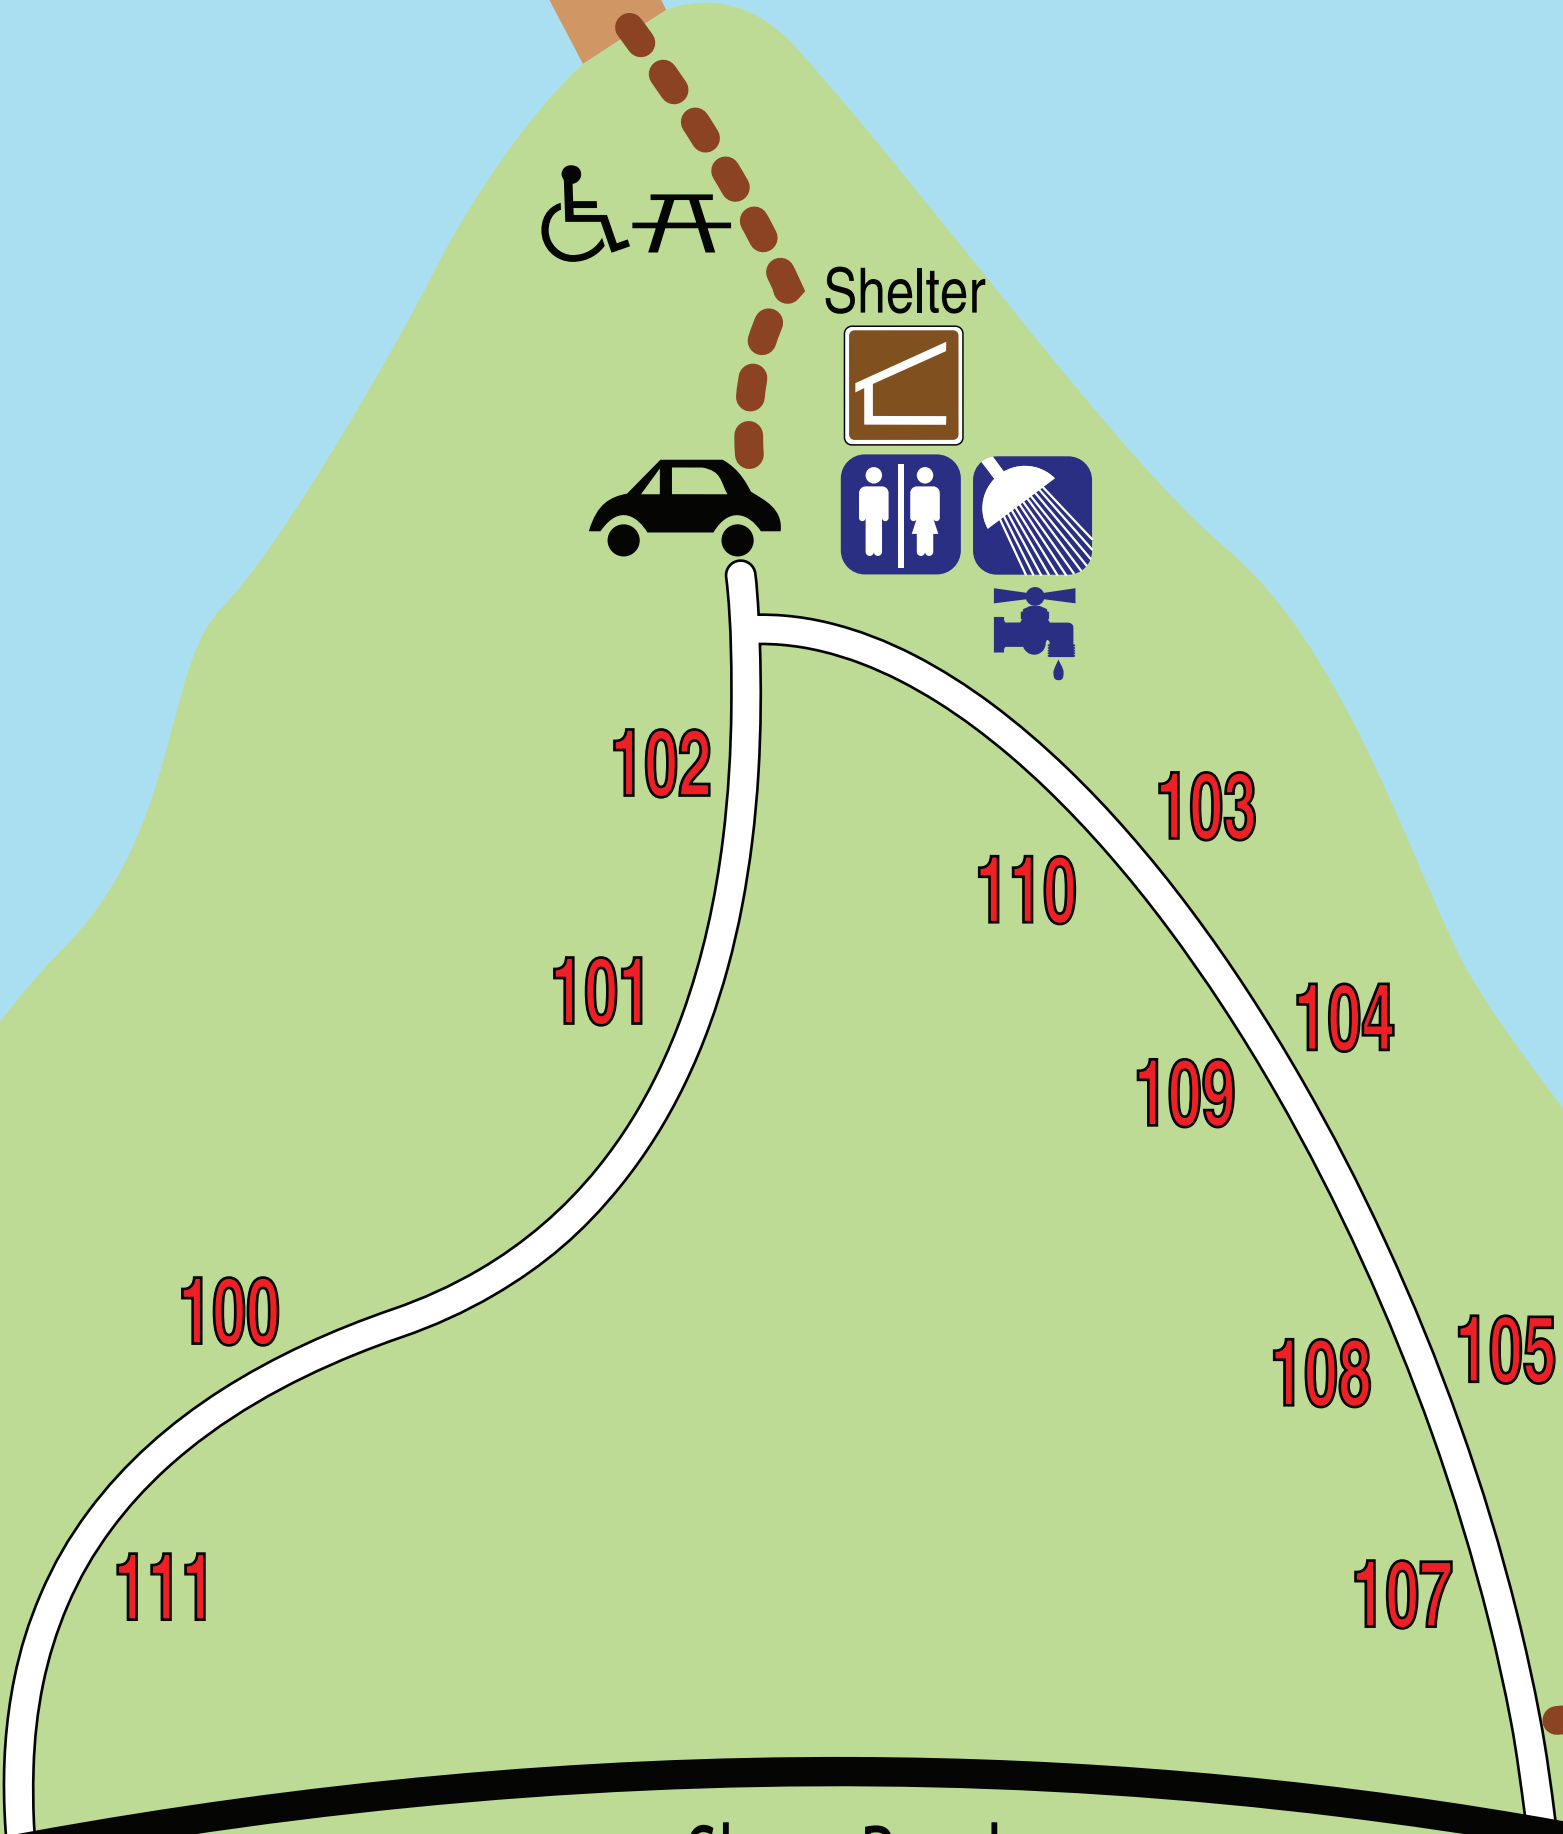

Electric Campsites
Non-Electric Campsites
Non-Reservable Campsites
Non-Reservable Electric Campsites
 ♿ Accessible Campsites
 ★ Host Campsite
 🚽 Flush Toilet
 🚻 Vault Toilet
 🚿 Shower
 🗑️ Trash/Recycling Station
 📍 Trail

Fishing Pier

Green Bay

Shelter

← To Park Headquarters/Fish Creek

Shore Road

Hemlock Trail

Weborg Point Campground