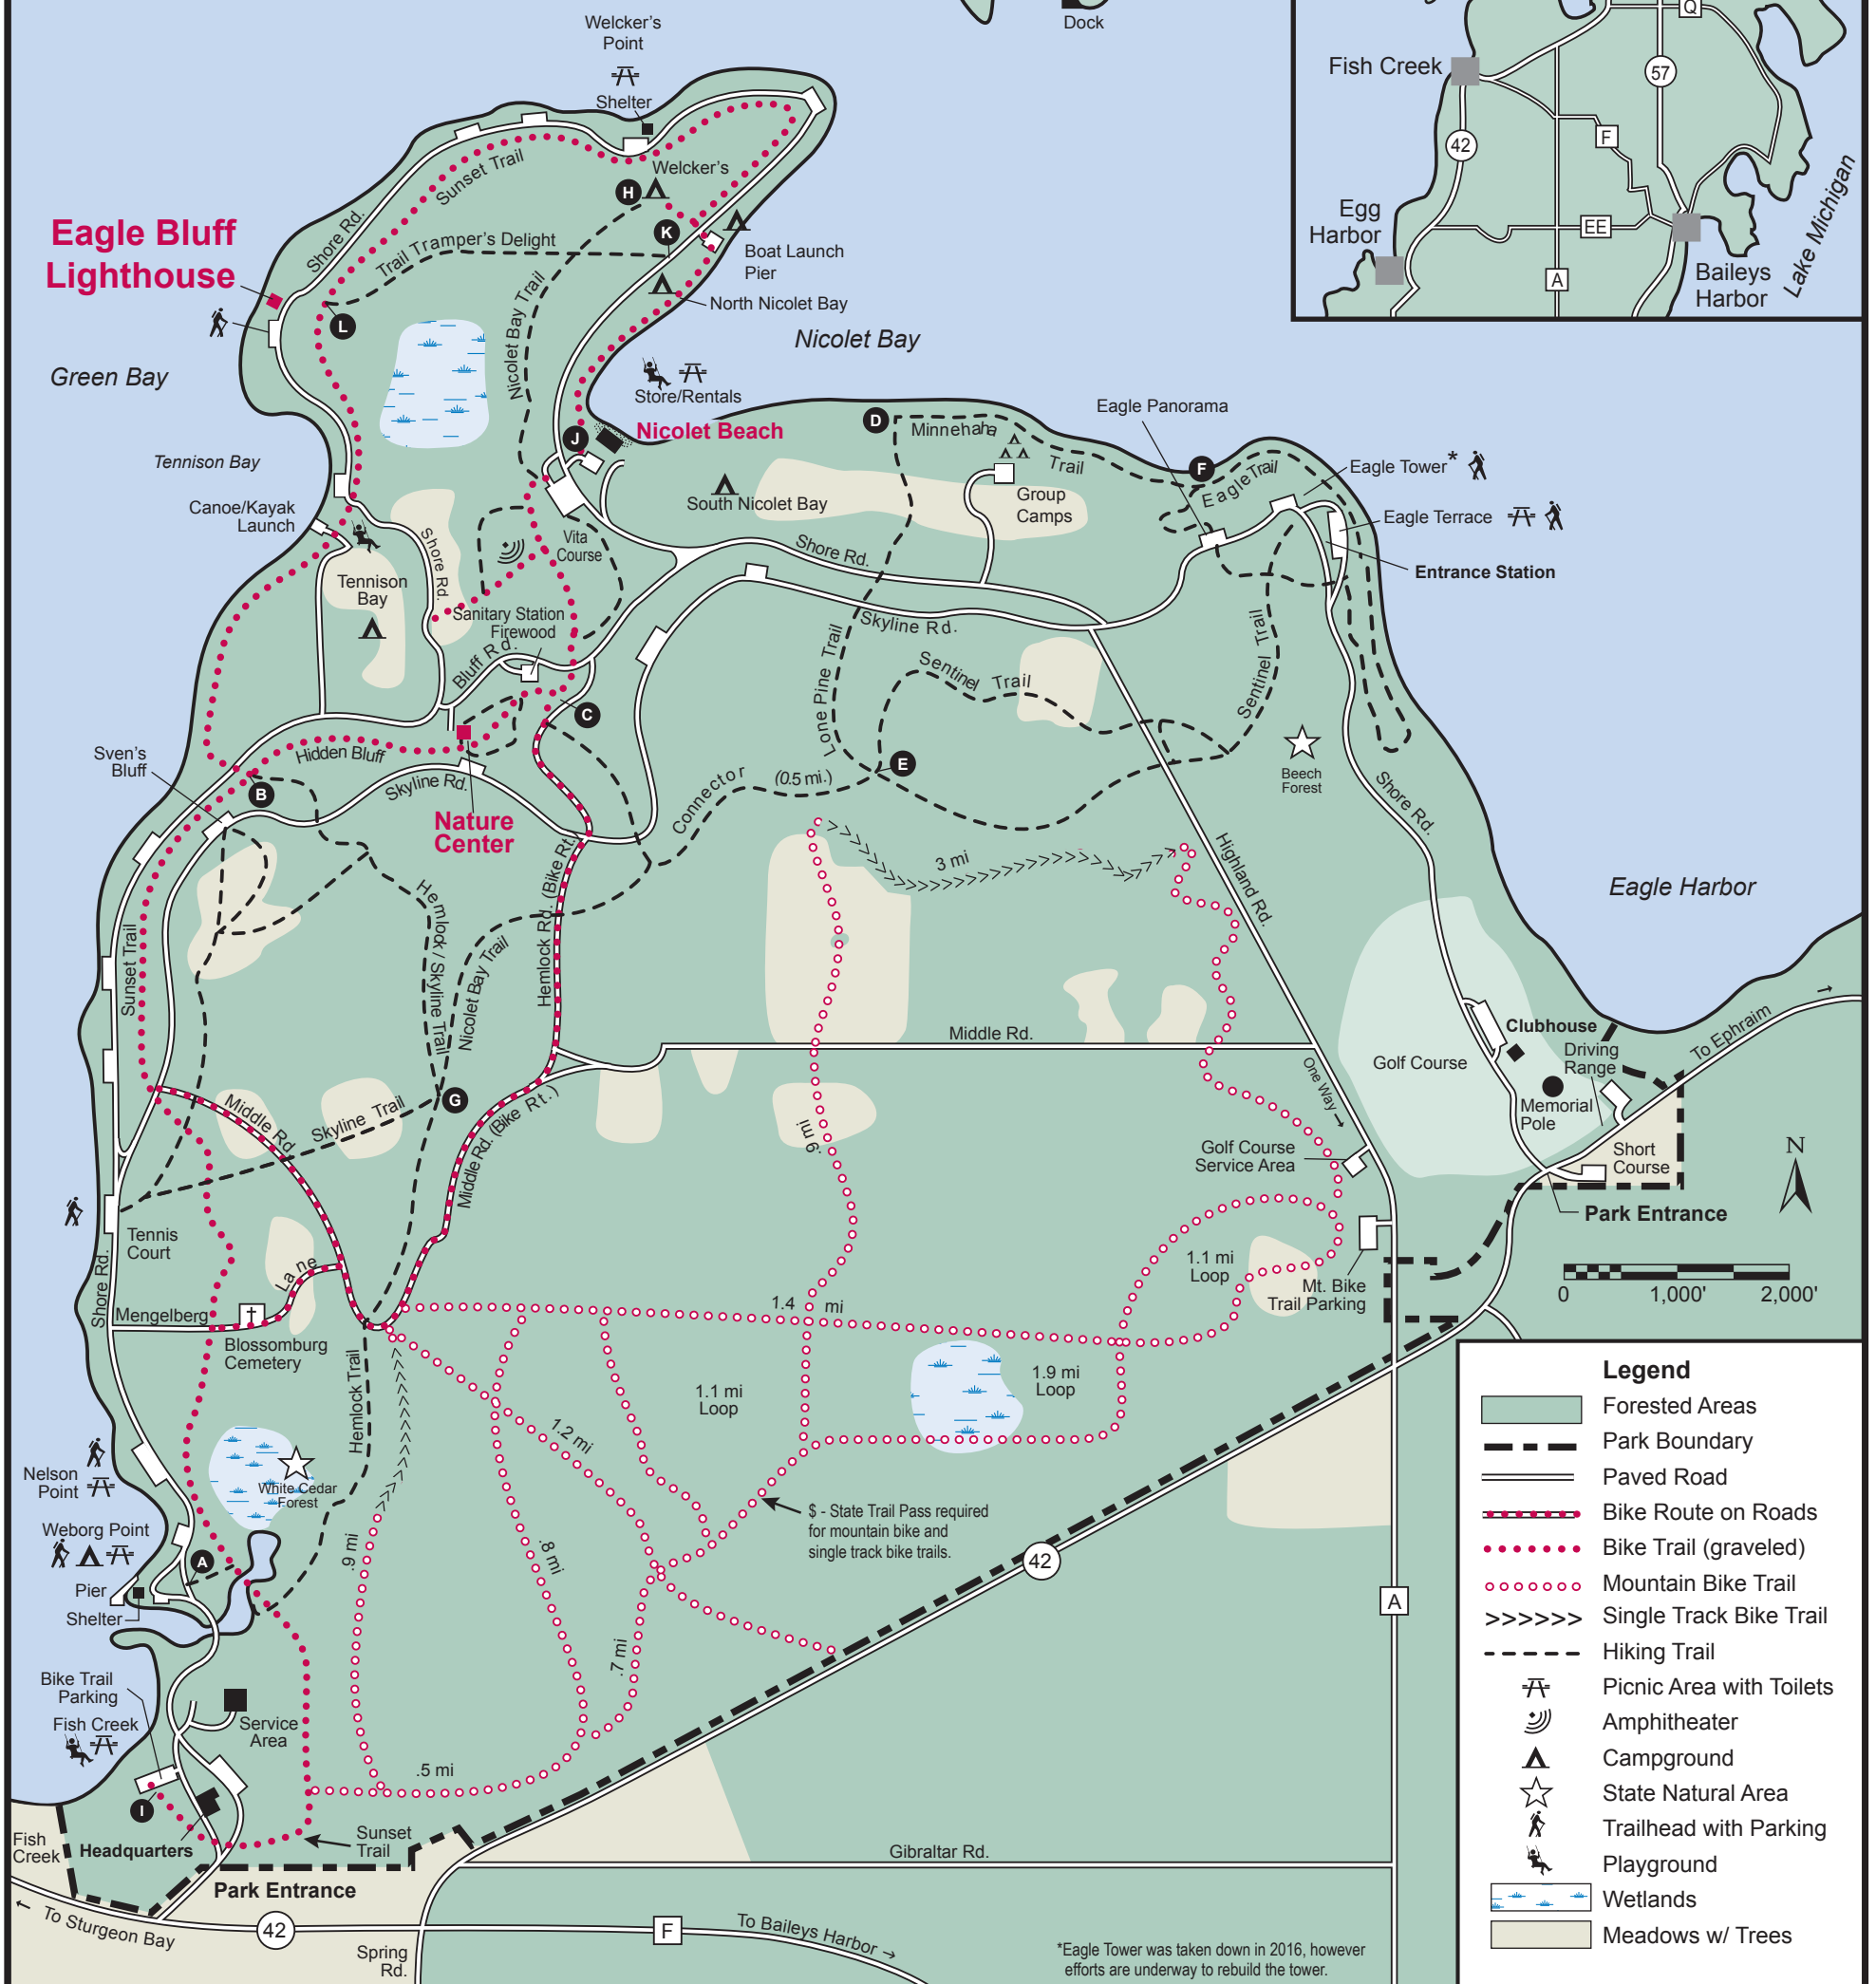

# Summer Use Map Peninsula State Park

Legend	
	Forested Areas
	Park Boundary
	Paved Road
	Bike Route on Roads
	Bike Trail (graveled)
	Mountain Bike Trail
	Single Track Bike Trail
	Hiking Trail
	Picnic Area with Toilets
	Amphitheater
	Campground
	State Natural Area
	Trailhead with Parking
	Playground
	Wetlands
	Meadows w/ Trees

\*Eagle Tower was taken down in 2016, however efforts are underway to rebuild the tower.