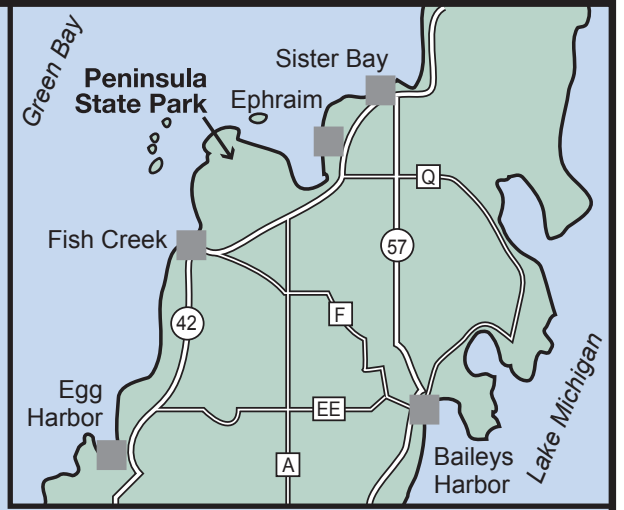

# Summer Use Map Peninsula State Park

Legend	
	Forested Areas
	Park Boundary
	Paved Road
	Bike Route on Roads
	Bike Trail (graveled)
	Mountain Bike Trail
	Single Track Bike Trail
	Hiking Trail
	Picnic Area with Toilets
	Amphitheater
	Campground
	State Natural Area
	Trailhead with Parking
	Playground
	Wetlands
	Meadows w/ Trees

\*Eagle Tower was taken down in 2016, however efforts are underway to rebuild the tower.