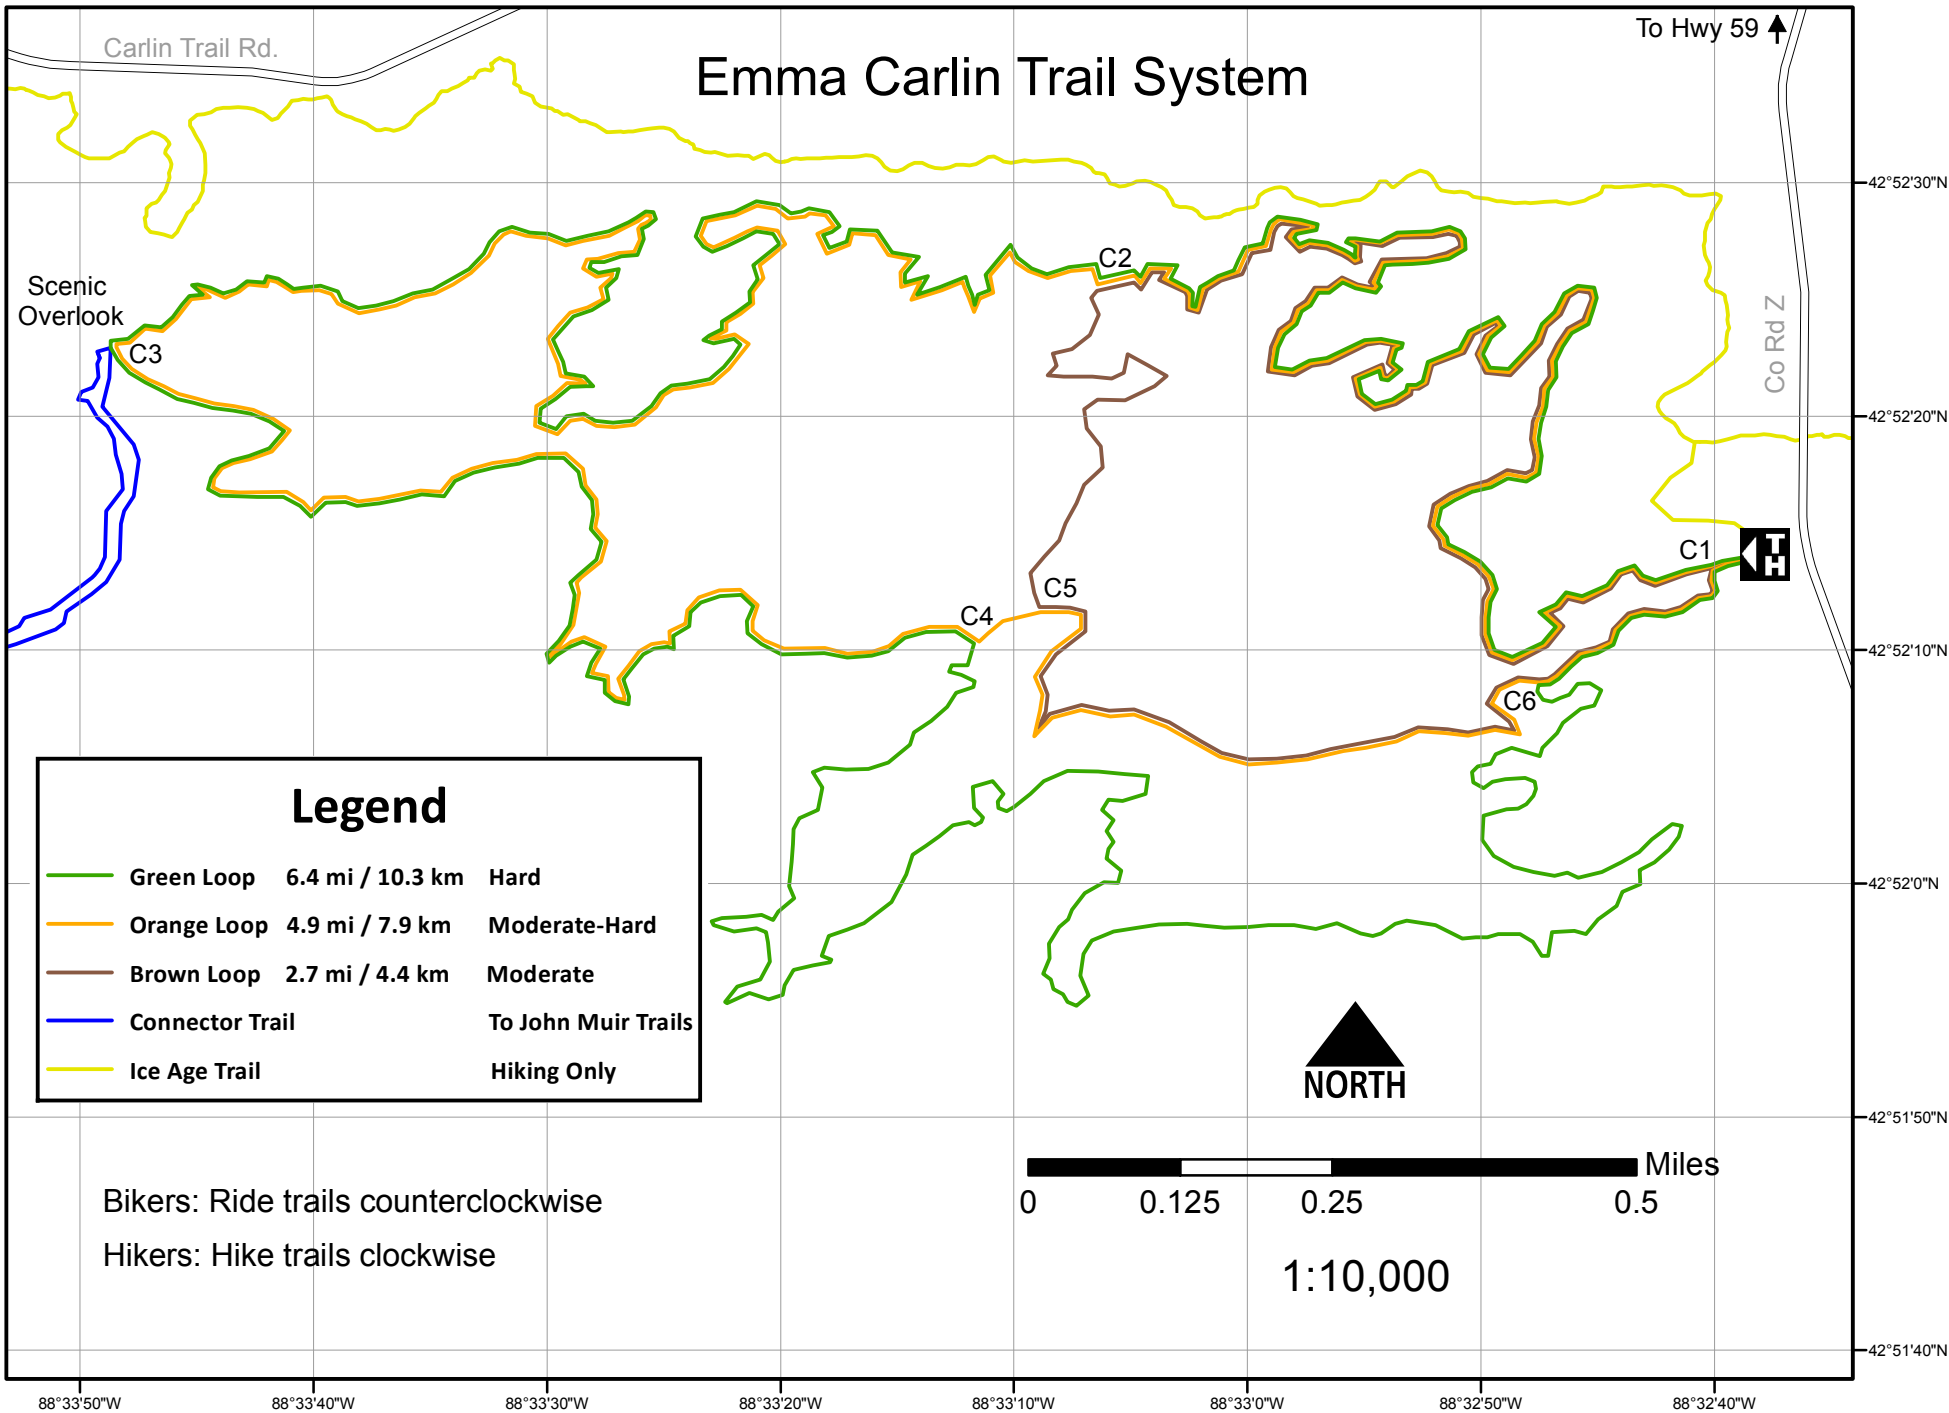

Emma Carlin Trail System

Legend

	Green Loop	6.4 mi / 10.3 km	Hard
	Orange Loop	4.9 mi / 7.9 km	Moderate-Hard
	Brown Loop	2.7 mi / 4.4 km	Moderate
	Connector Trail		To John Muir Trails
	Ice Age Trail		Hiking Only

Bikers: Ride trails counterclockwise
Hikers: Hike trails clockwise

1:10,000

88°33'50"W 88°33'40"W 88°33'30"W 88°33'20"W 88°33'10"W 88°33'0"W 88°32'50"W 88°32'40"W

42°52'30"N 42°52'20"N 42°52'10"N 42°52'0"N 42°51'50"N 42°51'40"N