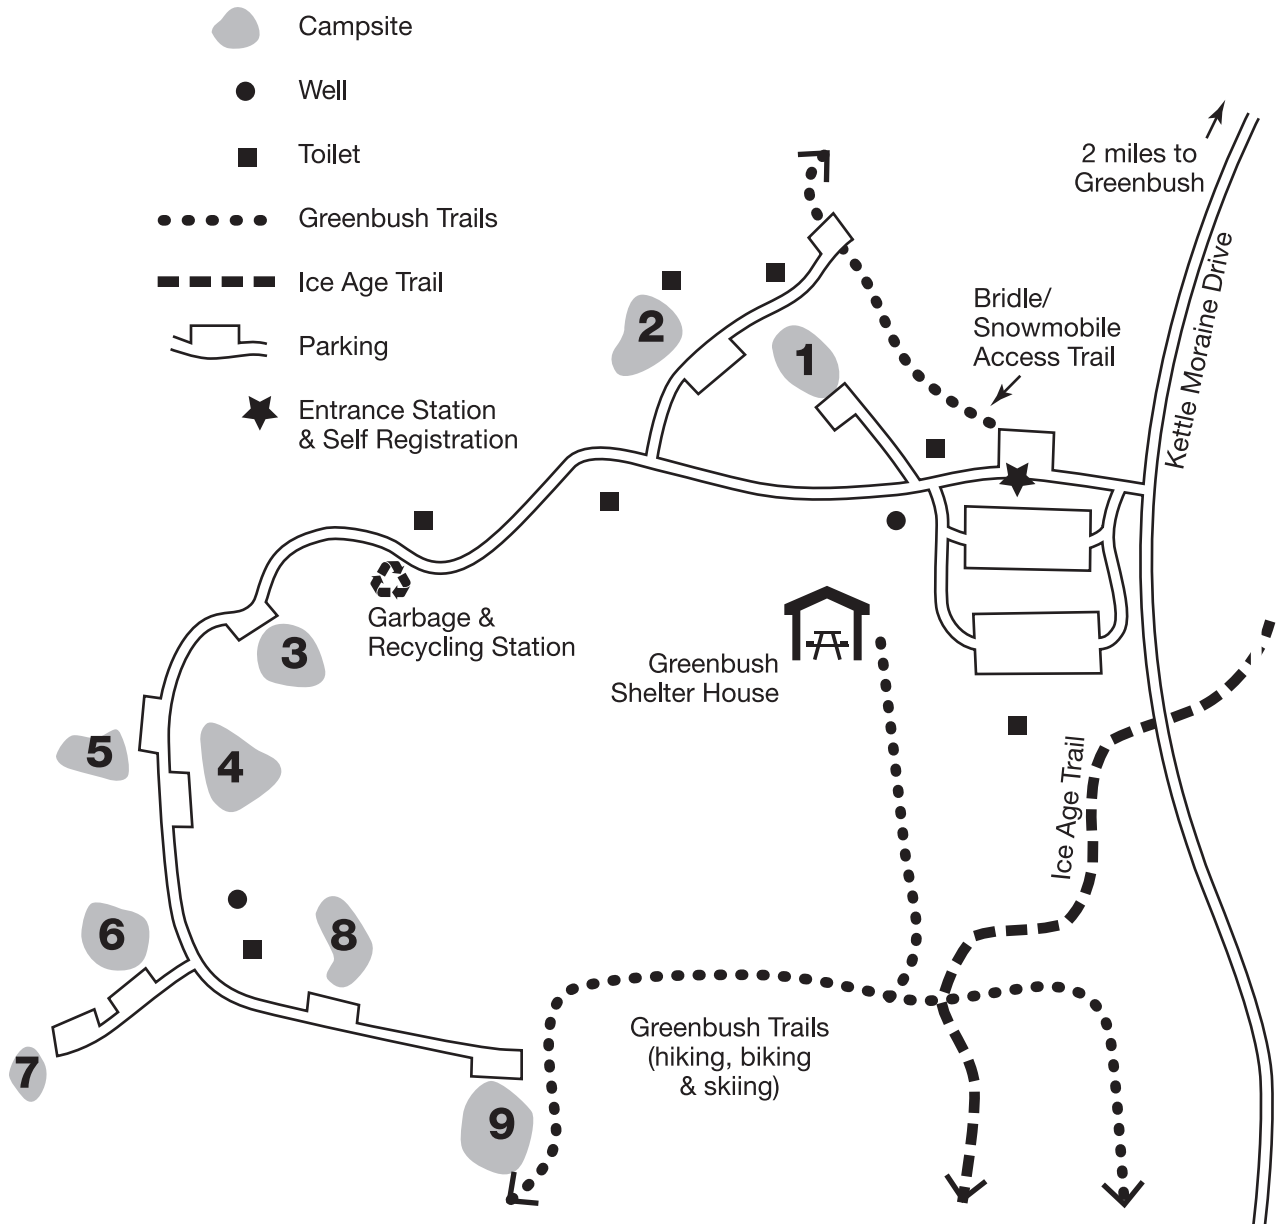

GREENBUSH GROUP CAMP

N5854 Kettle Moraine Dr., Glenbeulah, WI 53023

Kettle Moraine State Forest-Northern Unit
N1765 County Rd G, Campbellsport, WI 53010
(262) 626-2116