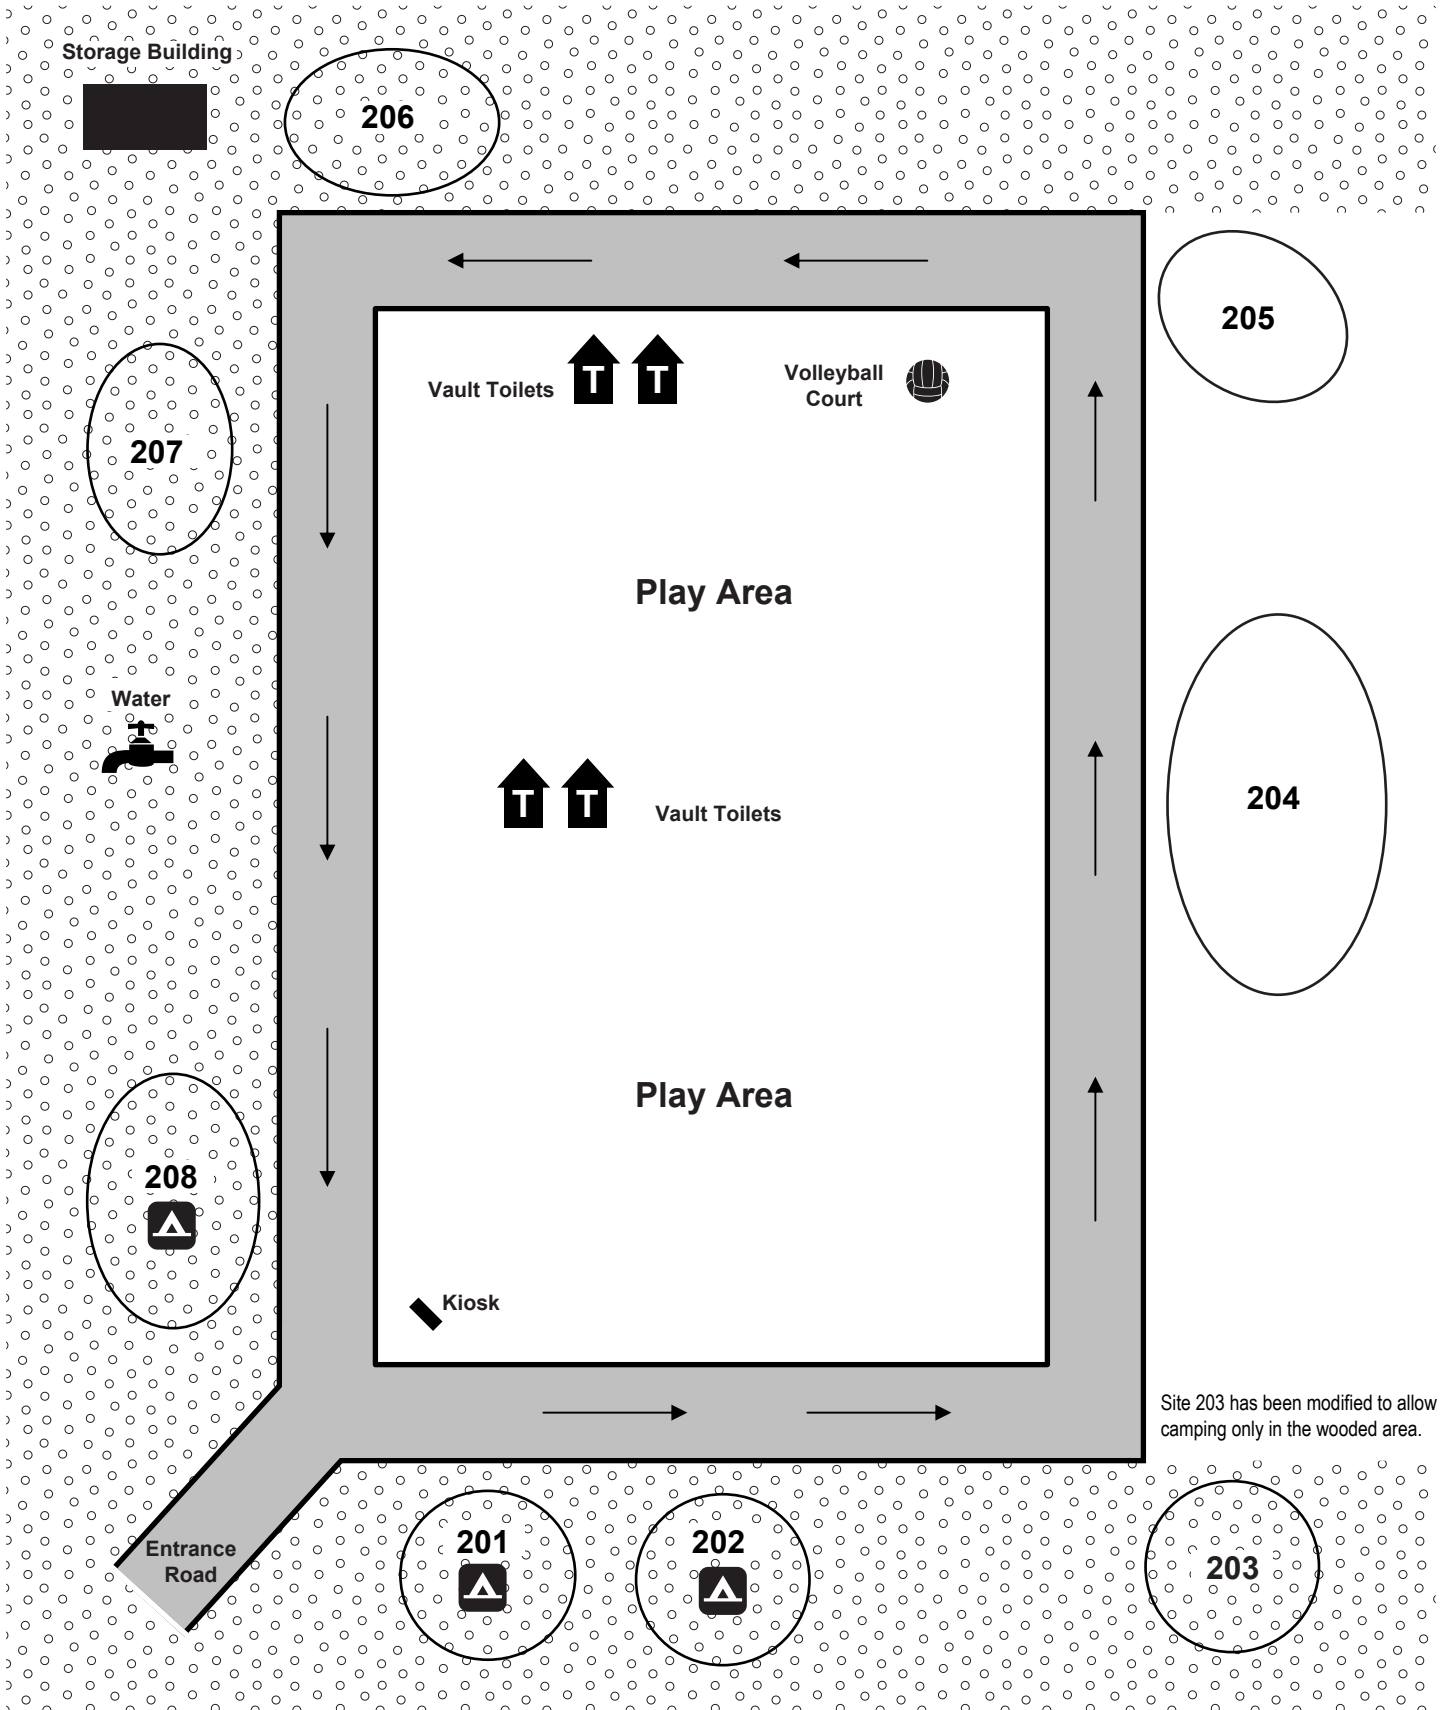

# High Cliff State Park Group Campground

Woods

Grass

Site 203 has been modified to allow camping only in the wooded area.