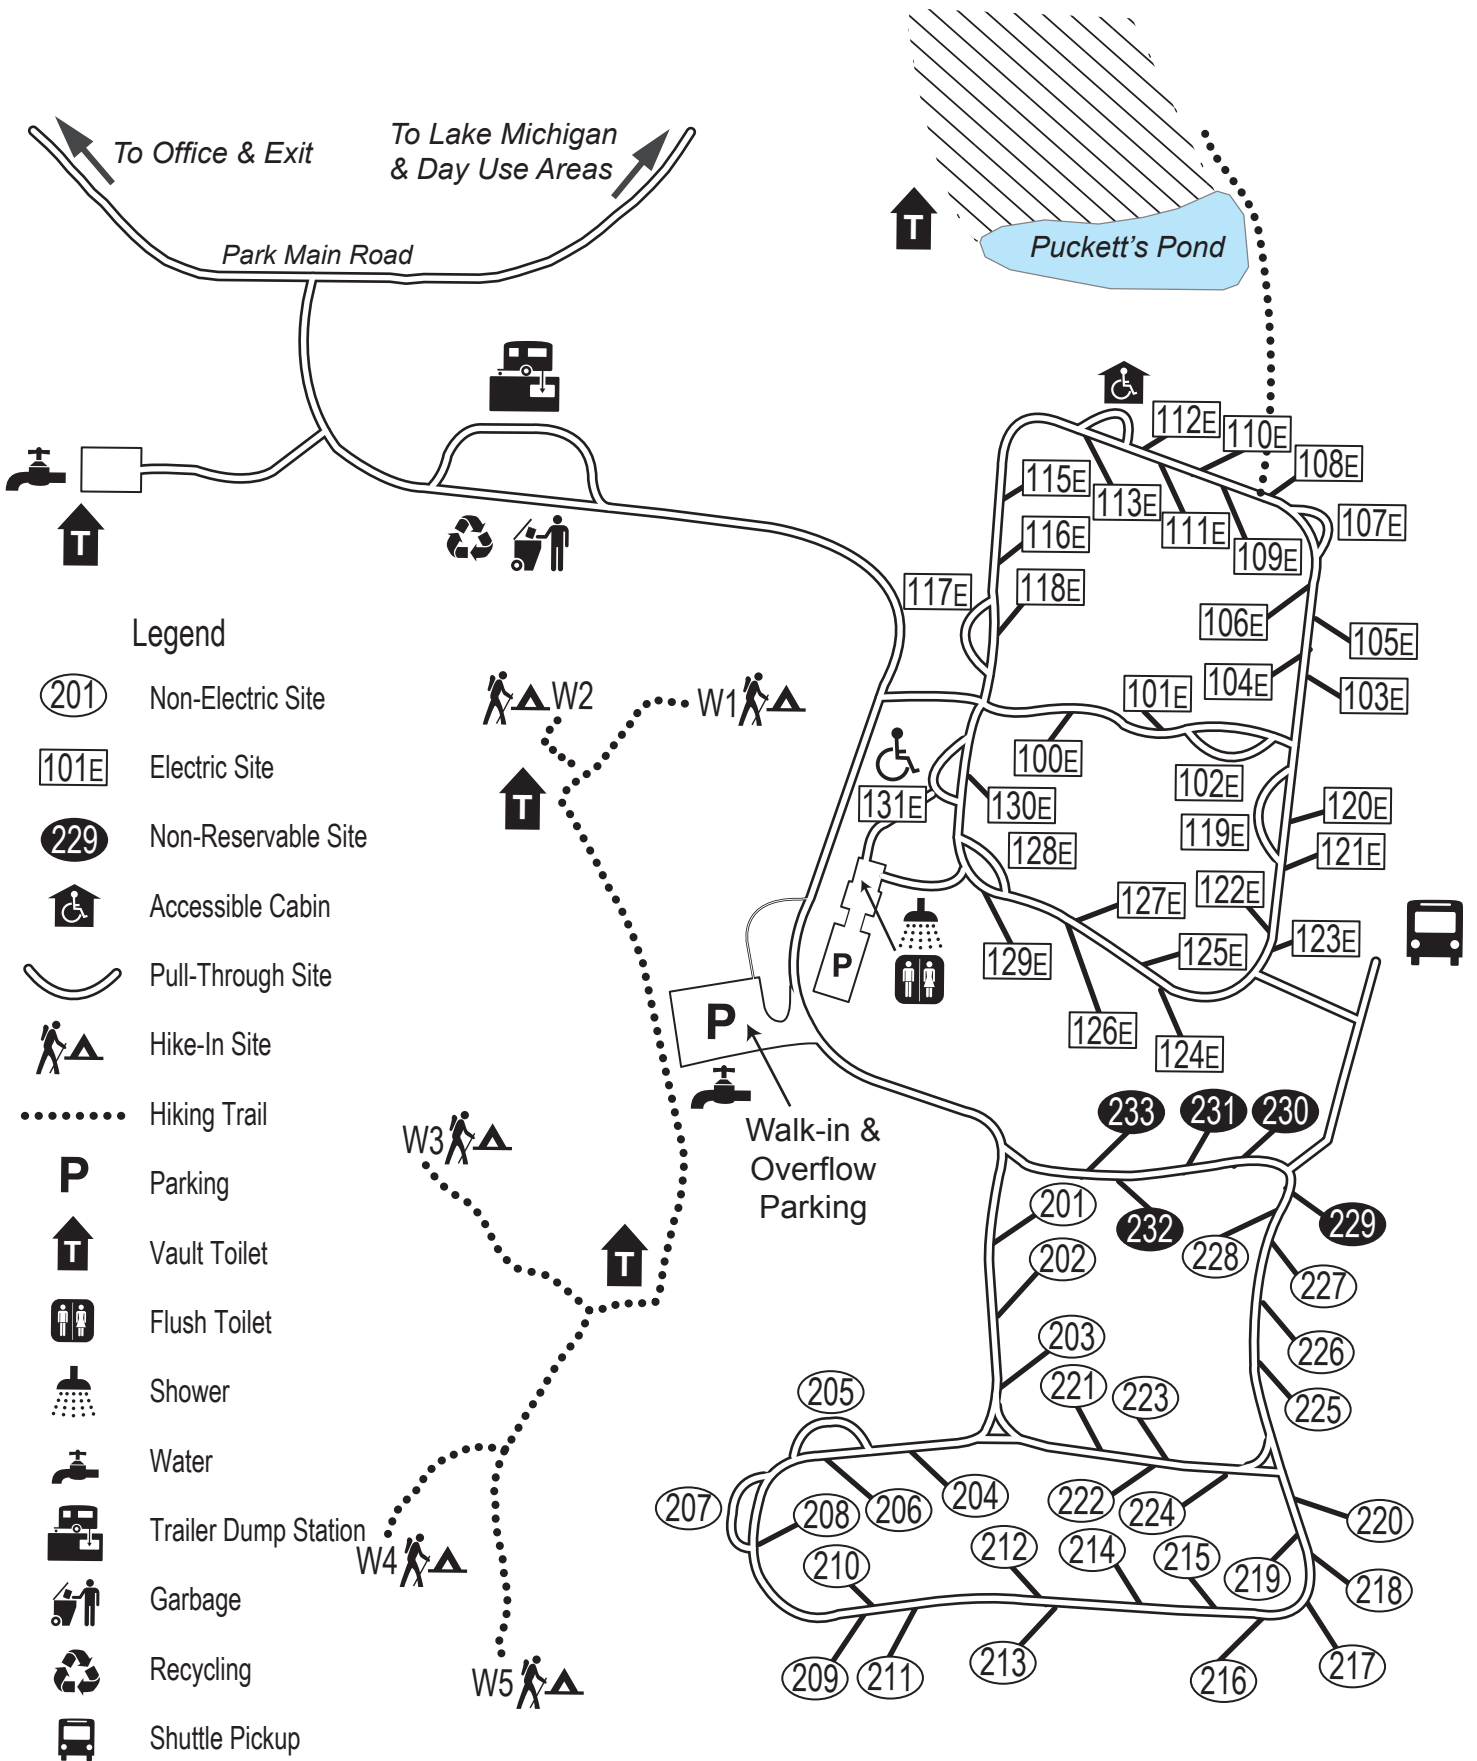

Harrington Beach Campground Map

Legend

-  Non-Electric Site
-  Electric Site
-  Non-Reservable Site
-  Accessible Cabin
-  Pull-Through Site
-  Hike-In Site
-  Hiking Trail
-  Parking
-  Vault Toilet
-  Flush Toilet
-  Shower
-  Water
-  Trailer Dump Station
-  Garbage
-  Recycling
-  Shuttle Pickup