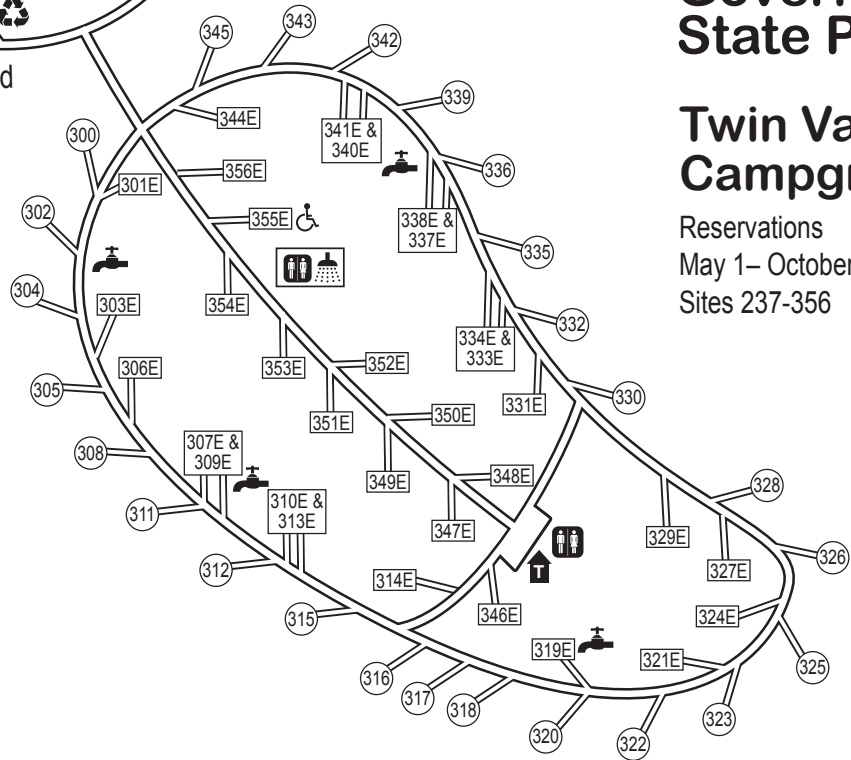

**Legend**

-  Reservable Campsite
-  Reservable Electrical Campsite
-  Non-Reservable Campsite
-  Non-Reservable Electrical Campsite
-  Double Campsite
-  Walk-In Campsite - tent only
-  Handicapped Campsite
-  Toilet & Shower Building
-  Flush Toilets
-  Vault Toilet
-  Recycling Center/Refuse
-  Dump & Fill Station
-  Water Fountain
-  Play Equipment

Entrance Road

## Twin Valley Campground

Reservations  
 May 1– October 31  
 Sites 237-356