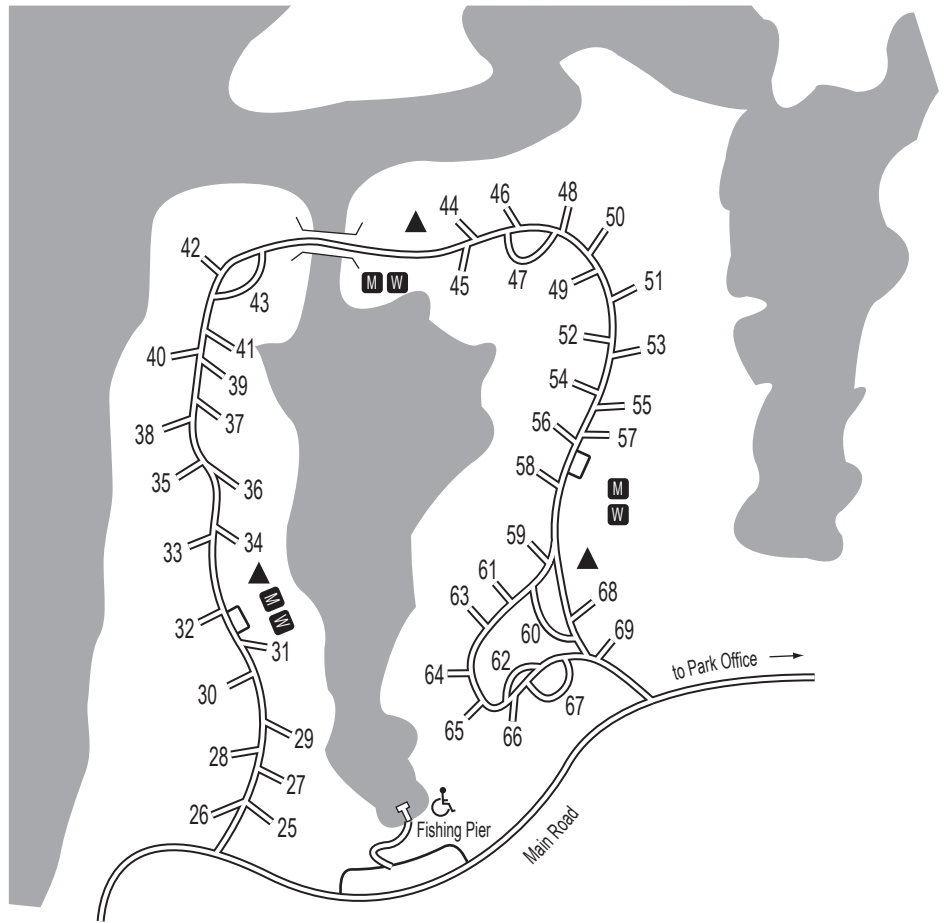

Brunet Island State Park

North Campground

No electricity
All sites reservable

South Campground

Electricity at all sites
All sites reservable

Legend

- Water
- Vault Toilets
- Parking