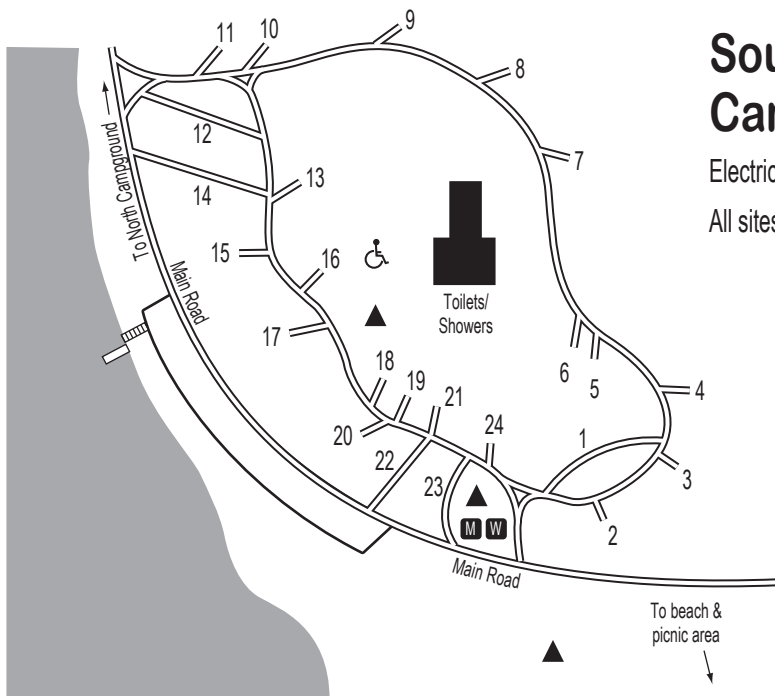

Brunet Island State Park

North Campground

No electricity
All sites reservable

South Campground

Electricity at all sites
All sites reservable

Legend

- Water
- Vault Toilets
- Parking