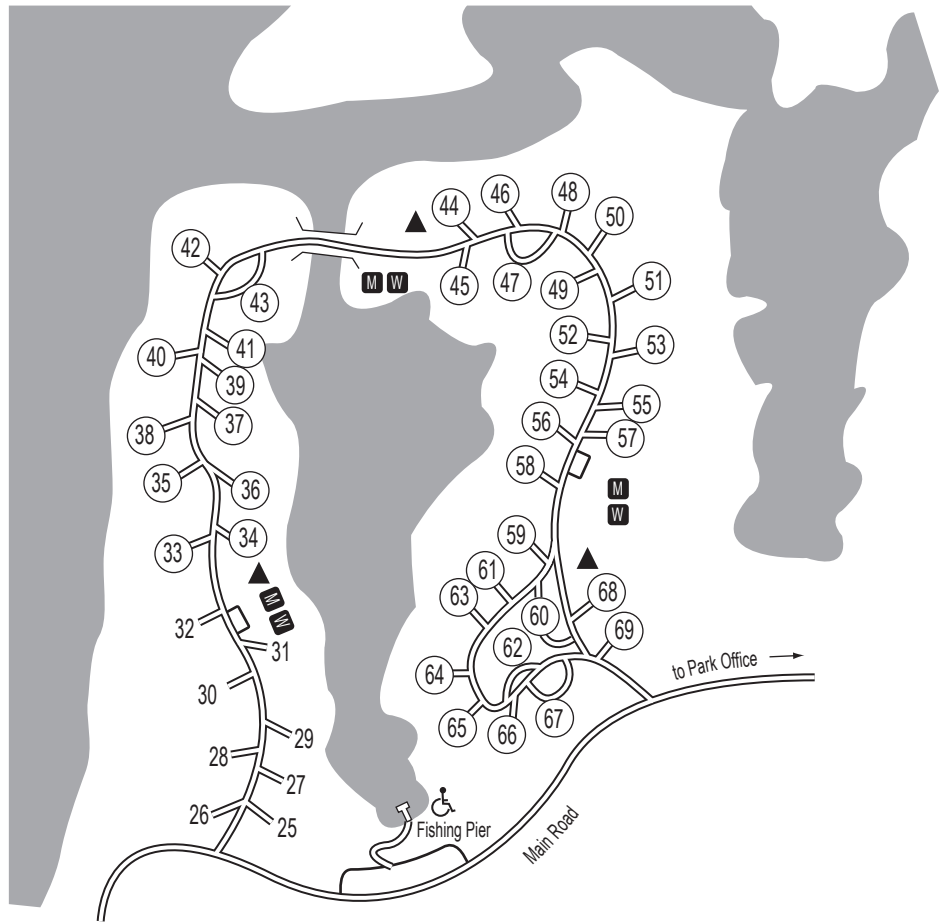

Brunet Island State Park

North Campground

No electricity
Sites #33-69 reservable

South Campground

Electricity at all sites
Sites #1, 2, 12-24 reservable

Legend

- ▲ Water
- M W Vault Toilets
- Reservable site
- ▭ Parking