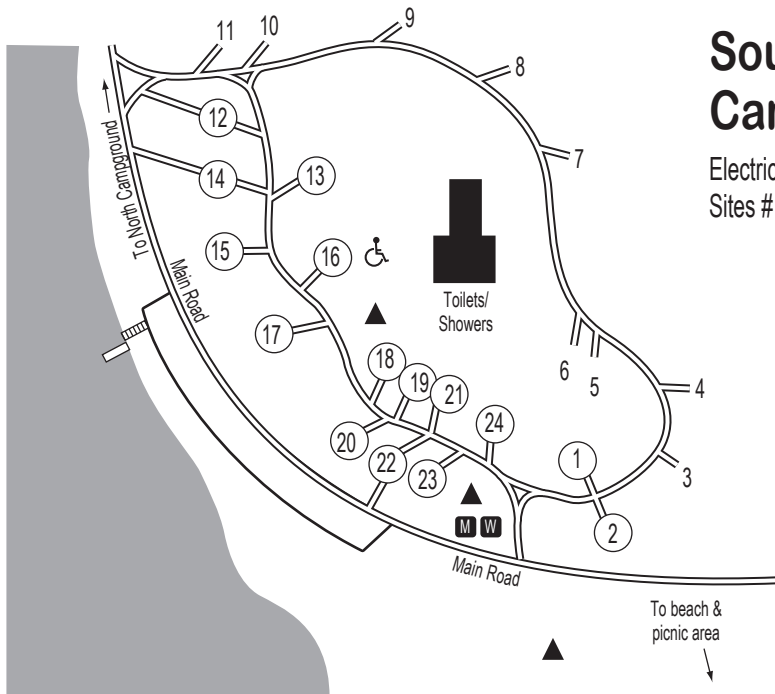

Brunet Island State Park

North Campground

No electricity
Sites #33-69 reservable

South Campground

Electricity at all sites
Sites #1, 2, 12-24 reservable

Legend

- ▲ Water
- M W Vault Toilets
- Reservable site
- ▭ Parking